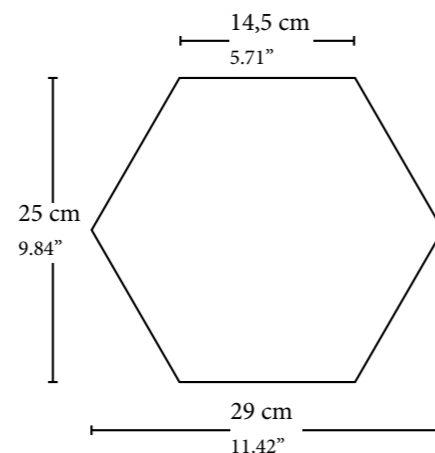

Hexagon.

NDN rectified material. Minimum installation joint when fixing is 2 mm.
Material NO rectificado. Junta mínima para su colocación de 2 mm.

El producto puede presentar variaciones de tono derivadas de proceso de fabricación. Realizar consulta de un producto específico antes del suministro.
Las fotografías editadas pueden presentar variaciones cromáticas respecto al producto real. Realizar consulta de un producto específico antes del suministro.

APAVISIA PORCELANICO S.L. no asume ninguna responsabilidad por posibles errores de impresión. Las características técnicas que constan en el presente catálogo son valores medios de nuestros productos. Para la realización de cualquier pedido se solicita que sean consultadas las características técnicas del modelo en concreto a APAVISIA PORCELANICO S.L.

Todas las características y especificaciones técnicas están basadas en la información disponible en el momento de la impresión del presente catálogo y podrán ser modificadas sin previo aviso, de acuerdo a las circunstancias del mercado, innovaciones tecnológicas y/o cualquier otro factor, sin incurrir en ningún tipo de responsabilidad.

CARE TO BE TAKEN DURING THE CONSTRUCTION

Our ceramic products can be considered as a final finish in the construction process, so it is advisable to be laid only when the rest of the building works are complete (structures, masonry, flooring, ceilings...); specially the flooring. This will minimize the collateral damage that sometimes occurs when the product is being placed too soon. When porcelain tiles are placed before the end of the construction, one must take special care to protect the piece until the works are finalized.

PRE-FIXING ISSUES

- Upon receiving porcelain tiles it is essential to check if the tone, size and quality meet the required standards in advance, as well as assuring the lack of any visible surface defects. In case of facing any problems, our technical team will be able to study these when informed before laying the product.
- One must choose the proper tools for laying ceramic products (serrated edged comb, rubber mallet, suction cups, spreaders and clamps for laying, jointing rubber float, ...)
- Mix pieces from different boxes.

SUPPORT BASE PREPARATION

The support base for wall or floor for the tiles must be stable, dry, flat and it must have the adequate consistency. This base must never be too hot nor too cold and should be clean. One must not forget to clean any dust, grease or oil leftovers to facilitate an optimal adhesion. It is convenient to use slightly rough support bases, altering any excessively smooth leveling layer, in order to ensure greater adherence.

ADHESIVE CHOICE