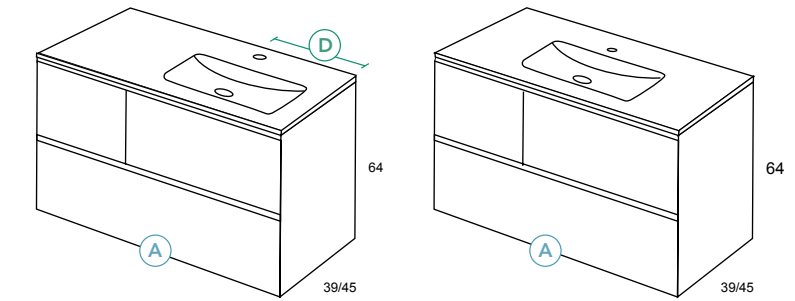

A	LAMINADO LAMINE	LACADO LAQUE	CHAPADO PLAQUE
80	484	585	645
90	515	623	696
100	530	665	727
120	570	707	770

* Combinación de 2 acabados, coger la del precio más alto.
* Combinaison de deux finitions de meuble, prendre le plus haut prix.