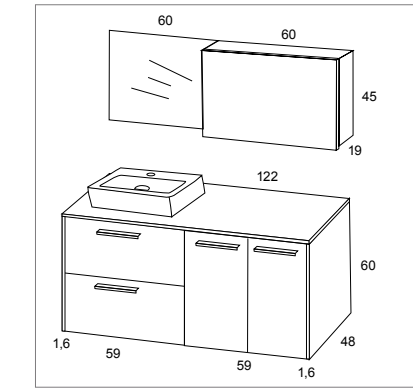

- Armario Abatible 60x45x17 cm chapa Ceniza [338]
- Espejo liso 60x45 cm c/trasera Ceniza [50]
- Lavabo Nil 42x42x13 cm porcelana [160]
- Encimera Plana madera 121x48 cm Chapa Ceniza [156]
- Easy 2 Cajones 59x60x48 cm Chapa Ceniza [449]
- Easy 2 Puertas 59x60x48 cm Chapa Ceniza [311]
- Laterales [out] 60x48 Chapa Ceniza [80]

TOTAL: 1544

- Armoire balançoire 60x45x17 cm feuille Ceniza [338]
- Miroir lisse 60x45 cm cadre bois Ceniza [50]
- Lavabo Nil 42x42x13 cm porcelaine [160]
- Plateau plaine bois 121x48 cm feuille Ceniza [156]
- Easy 2 tiroirs 59x60x48 cm feuille Ceniza [449]
- Easy 2 portes 59x60x48 cm feuille Ceniza [311]
- 2 coté [out] 60x48 cm feuille Ceniza [80]

TOTAL: 1544