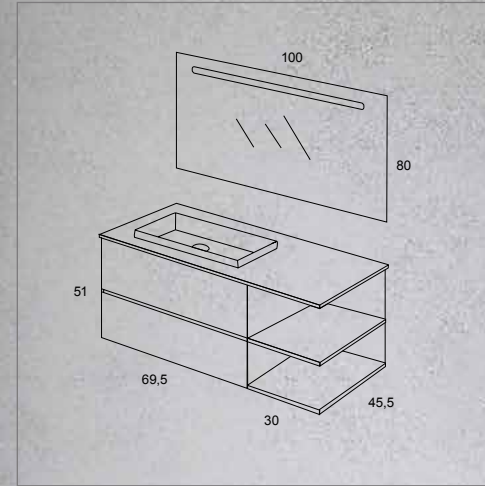

Espejo EQUO 100x80 cm [188]
Lavabo GOTA 58x32 cm mineralmarmo [200]
Encimera plana 100x45 mineralmarmo [220]
Ariadna 100 (70 C+30 A) 100x51x45 cm Nudos Sand [674]

TOTAL: 1282

Miroir EQUO 100 x 80 cm [188]
Lavabo GOTA 58x38 cm mineralmarmo [200]
Plateau 100 x 45 mineralmarmo [220]
Ariadna 100 (70 C+30 A) 100x51x45 cm Nudos Sand [674]

TOTAL: 1282