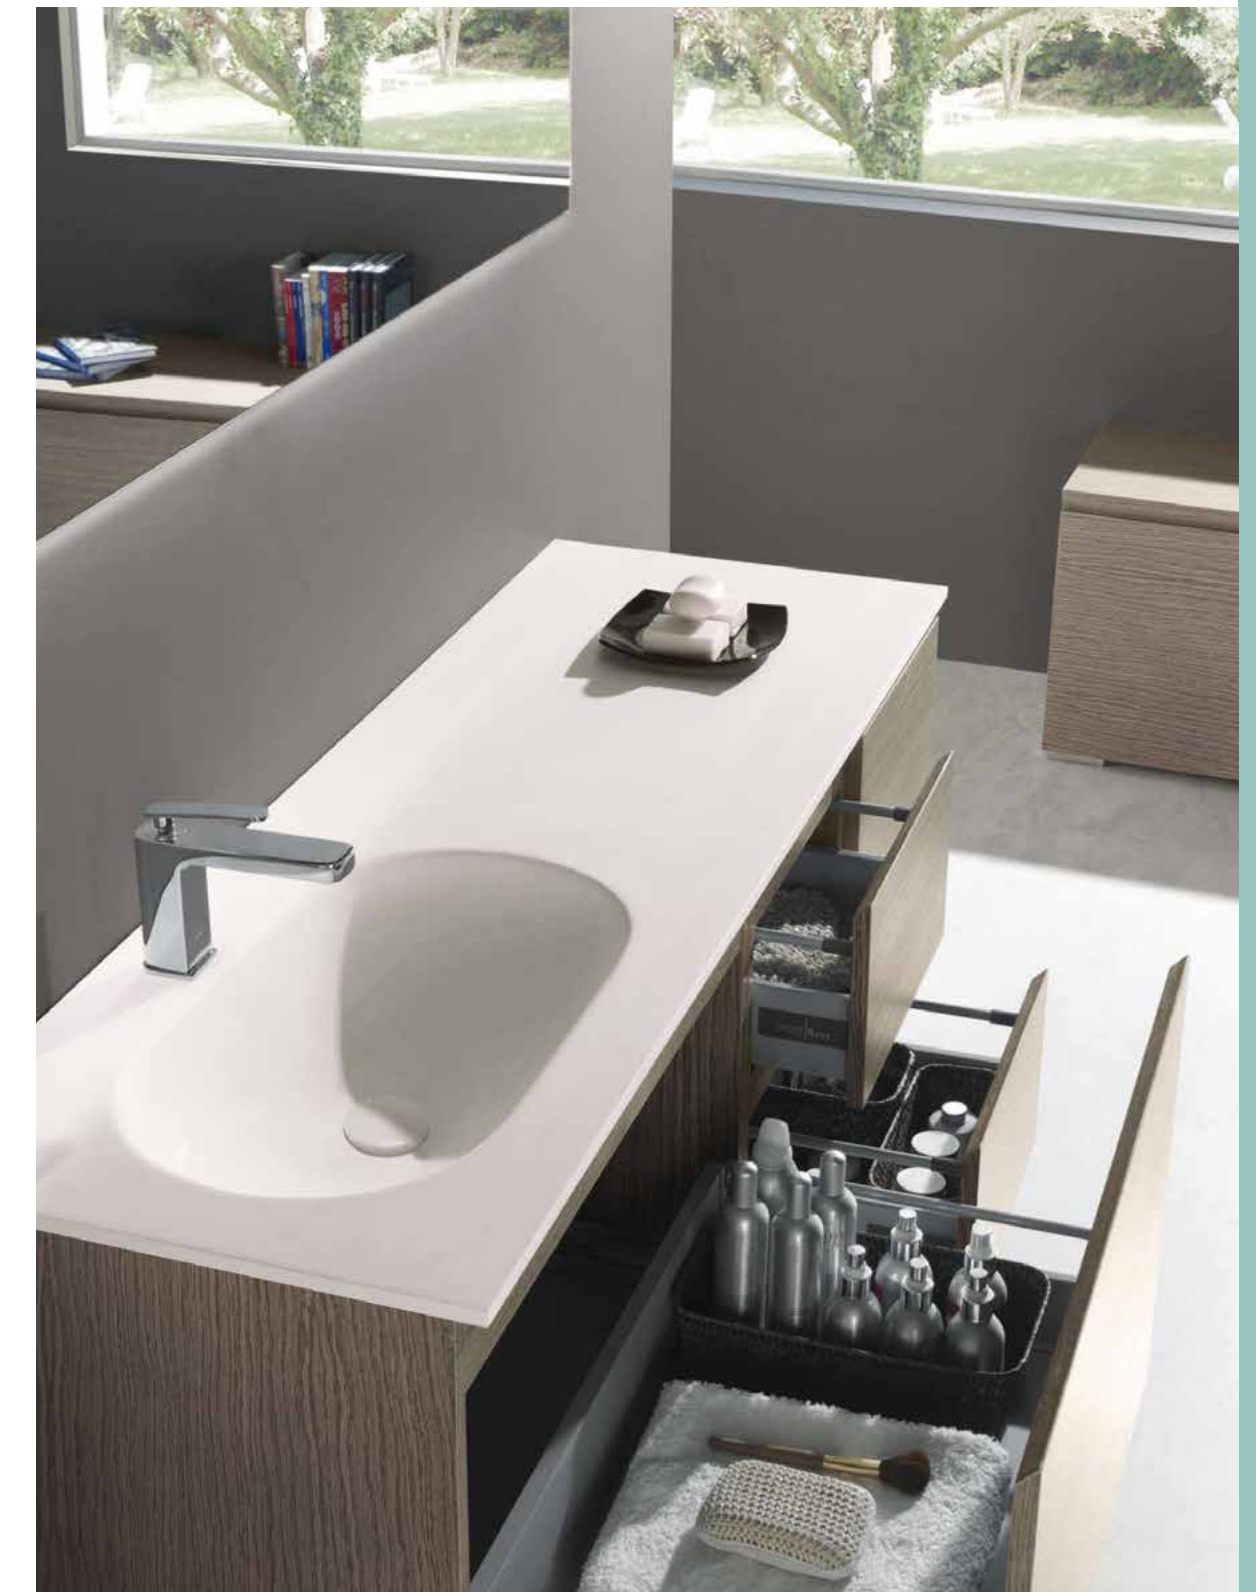

- Espejo liso 140x70 cm c/trasera gris [147]
- Tira led 4000k 140 cm [100]
- Coristone Eliptic 140,5x45,5 cm blanco mate [605]
- Easy cajón 45° 69,5x51x45 cm chapa mystery [400]
- Easy 2 cajones 35x51x45 cm chapa mystery [422]
- Easy puerta 35x51x45 cm chapa mystery [241]

TOTAL: 1915

- Miroir lisse 140x70 cm avec fond gris [147]
- Bande led 4000k 140 cm [100]
- Coristone Eliptic 140,5x45,5 cm blanc mat [605]
- Easy tiroir 45° 69,5x51x45 cm plaqué mystery [400]
- Easy 2 tiroirs 35x51x45 cm plaqué mystery [422]
- Easy porte 35x51x45 cm plaqué mystery [241]

TOTAL: 1915