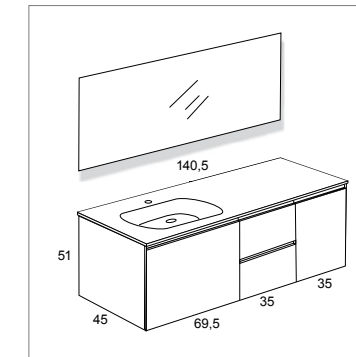

- Espejo liso 140x70 cm c/trasera gris [147]
- Tira led 4000k 140 cm [100]
- Coristone Eliptic 140,5x45,5 cm blanco mate [605]
- Easy cajón 45° 69,5x51x45 cm chapa mystery [400]
- Easy 2 cajones 35x51x45 cm chapa mystery [422]
- Easy puerta 35x51x45 cm chapa mystery [241]

TOTAL: 1915

- Miroir lisse 140x70 cm avec fond gris [147]
- Bande led 4000k 140 cm [100]
- Coristone Eliptic 140,5x45,5 cm blanc mat [605]
- Easy tiroir 45° 69,5x51x45 cm plaqué mystery [400]
- Easy 2 tiroirs 35x51x45 cm plaqué mystery [422]
- Easy porte 35x51x45 cm plaqué mystery [241]

TOTAL: 1915