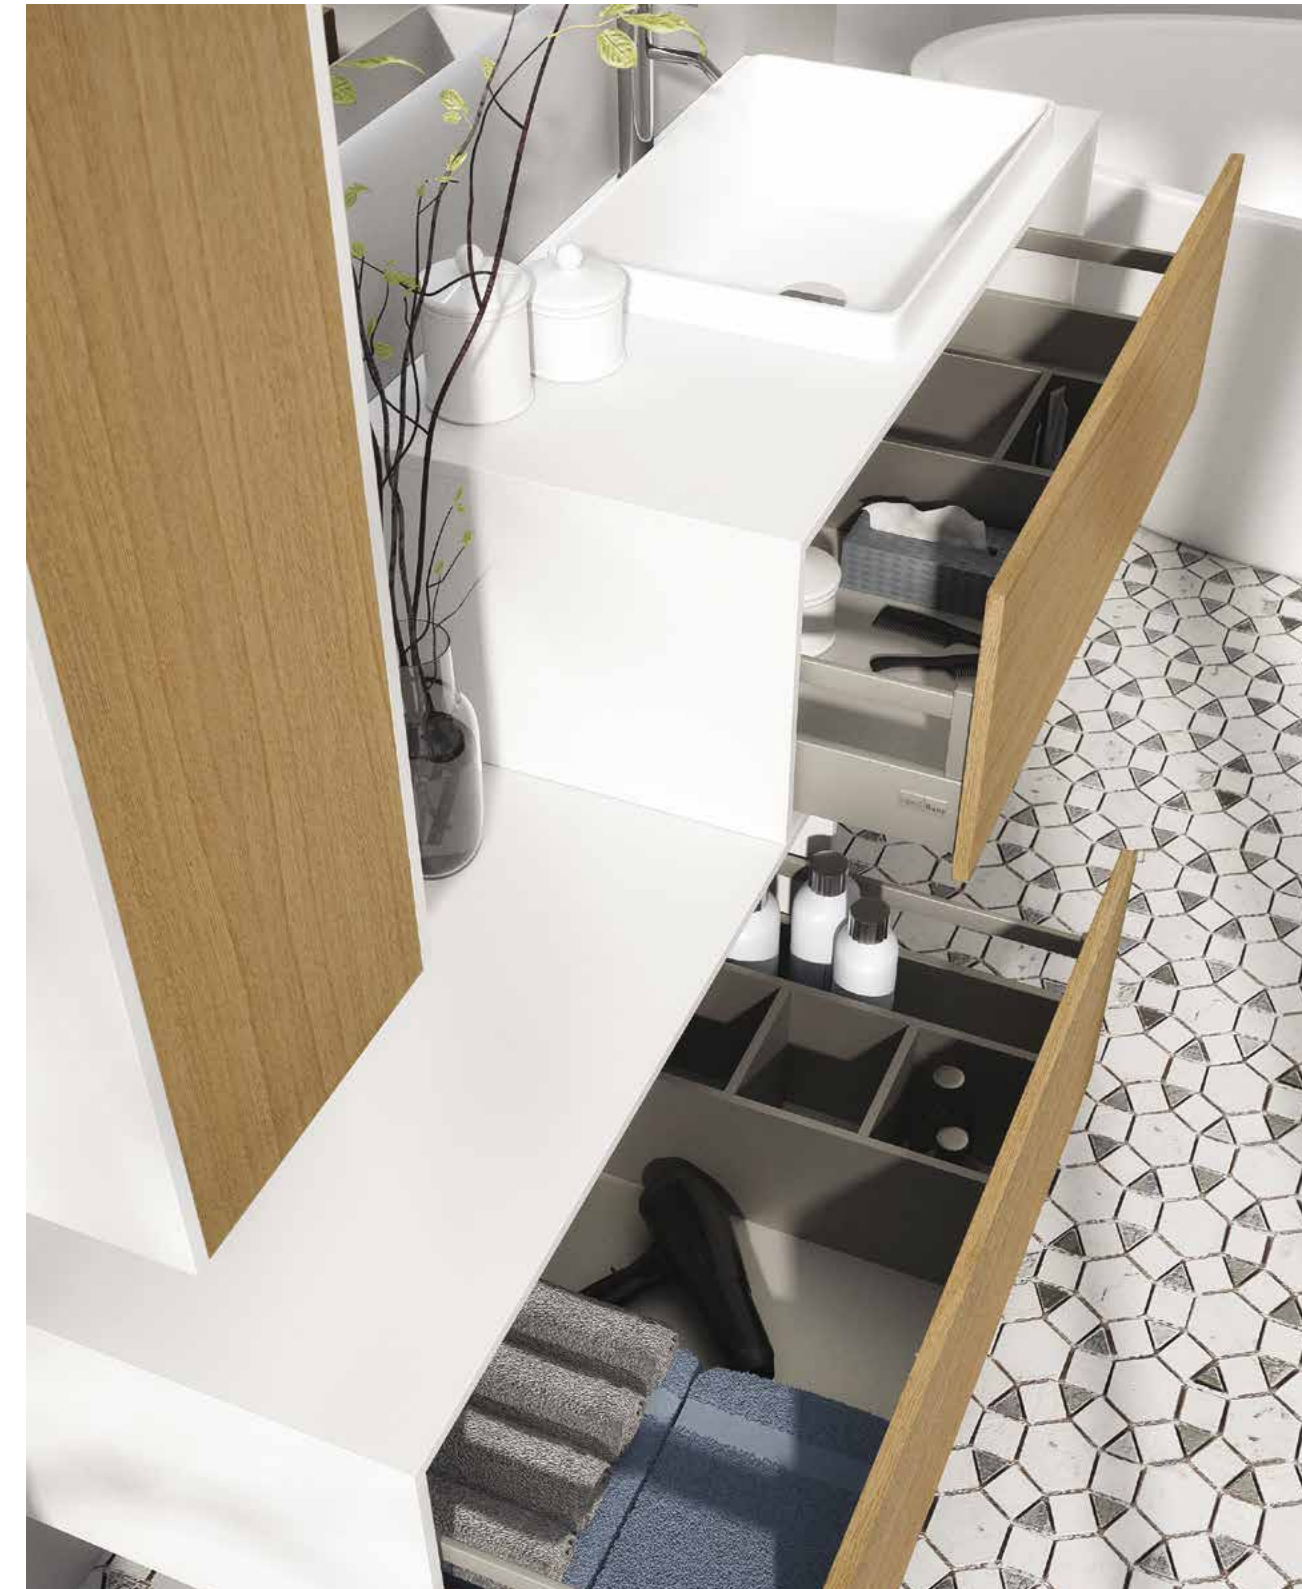

## ENCIMERAS PLANAS COUNTERTOPS

**UP &  
DOWN**

Espejo Perimetral led 100x80 cm	[299]
Lavabo Gota 58x32 cm mineralmate	[200]
Encimera Plana 100x45,5x1,5 cm mineralmate	[220]
Up 100x32x45 cm Chapa natural laterales blcos out	[366+30]
Down 90x32x45 cm chapa natural lat. blcos out	[401+30]
Apertura Push cajon	[2x55]