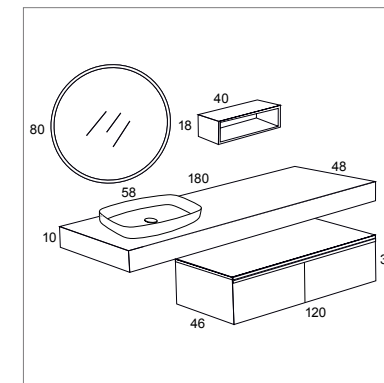

◀ Espejo Round 80 cm diámetro	[350]
Estante open Blanco mate 40x18x12	[100]
Lavabo Seven 58x38x13 cm mineralmente	[325]
Encimera ingletada 180x48x10 cm Nudos Sand	[558]
Soportes inox juego 42 cm	[1,5x65]
Down 60x32x45 cm Chapado Nudos Sand	[2x335]
TOTAL:	2100,5

Miroir Round 80 cm diamètre	[350]
Etagère open Blanc mat 40x18x12	[100]
Lavabo Seven 58x38x13 cm minéral	[325]
Plan de travail ingletada 180x48x10 cm Noeuds Sand	[558]
Paire de supports inox 42 cm	[1,5x65]
Down 60x32x45 cm Plaqué Noeuds Sand	[2x335]
TOTAL:	2100,5

Espejo Liso c/ trasera blanca	[115]
Barra Led 80x90 cm	[100]
Estante open blanco 40x18x12	[2x100]
Encimera HPL OLD WOOD cubeta BETA	[1232]
Toallero HPL	[64]
Soportes inox juego 42 cm	[1,5x65]
Down 80x32x45 cm Blanco	[327]
TOTAL:	2135,5

Miroir lisse avec fond blanc	[115]
Barre Led 80x90 cm	[100]
Etagère open blanc 40x18x12	[2x100]
Plan de travail HPL OLD WOOD vasque BETA	[1232]
Porte-serviette HPL	[64]
Paire de supports inox 42 cm	[1,5x65]
Down 80x32x45 cm Blanc	[327]
TOTAL:	2135,5