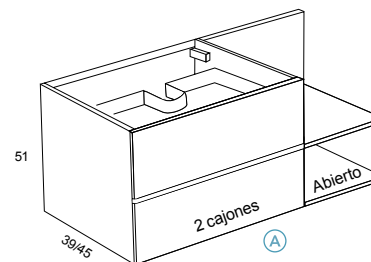

TARIFA ARIADNA / TARIFS ARIADNA

- 80 Cajones 60 cm + Abierto 20 cm
- 90 Cajones 60 cm + Abierto 30 cm
- 100 Cajones 70 cm + Abierto 30 cm
- 120 Cajones 80 cm + Abierto 40 cm
- 140 Cajones 100 cm + Abierto 40 cm

A	LAMINADO LAMINE	LACADO LAQUE	CHAPADO PLAQUE
80/90	441	545	643
100	460	572	674
120	469	587	690
140	505	628	740