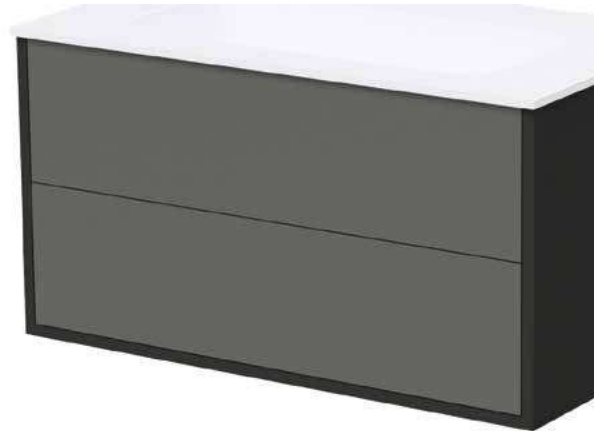

ESTRUCTURAS PARA MODULAR EASY

Debes seleccionar la estructura del armazón del mueble. Si no se especifica siempre será con estructura IN que no supone ningún incremento de precio.

Vous devez choisir la structure de l'encadrement. Si vous ne le spécifiez pas, il sera fabriqué en structure IN qui ne comprend aucun supplément.

LINE