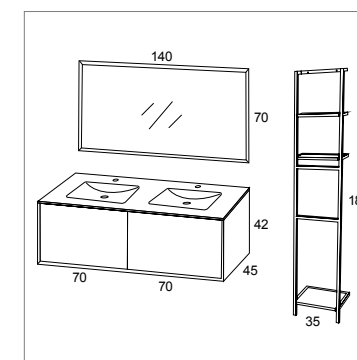

Espejo Idea 140x70 cm [294]
Lavabo Zenit 140x46cm mineral mate [399]
Módulo 1 cajón 68x42x46 cm cement [2x248]
Incremento apertura Push [2x55]
Montaje de estructura idea laca blanca mate [140]
TOTAL: 1439

Escalera iron 180x35x30 blanca + cement [590]

Miroir Idea 140x70 cm [294]
Lavabo Zenit 140x46cm minéral mat [399]
Ensemble 1 tiroir 68x42x46 cm ciment [2x248]
Supplément ouverture Push [2x55]
Montage structure idea laqué blanc mat [140]
TOTAL: 1439

Escalier iron 180x35x30 blanca + ciment [590]