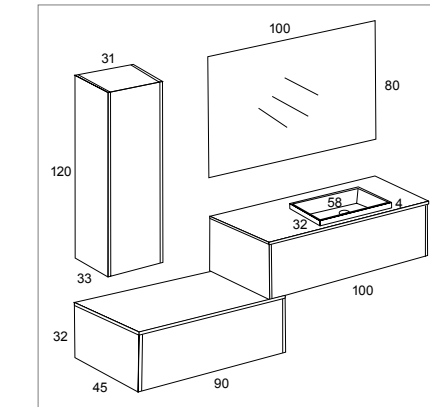

## ENCIMERAS PLANAS COUNTERTOPS

**UP &  
DOWN**

Espejo Perimetral led 100x80 cm	[299]
Lavabo Gota 58x32 cm mineralmate	[200]
Encimera Plana 100x45,5x1,5 cm mineralmate	[220]
Up 100x32x45 cm Chapa natural laterales blcos out	[366+30]
Down 90x32x45 cm chapa natural lat. blcos out	[401+30]
Apertura Push cajon	[2x55]