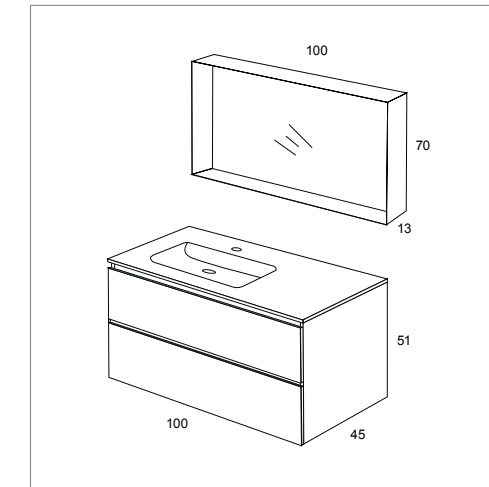

- Espejo Corner 100x70x13 cm Blanco Mate [265]
- Tira iluminación Led integrada, 4000 k [75]
- Lavabo Zenit 100x46 cm despl. izq. mineralmate [275]
- Ambient two 45° 100x45x51cm blanco mate frontal stone [477]

TOTAL: 1092

- Miroir Corner 100x70x15 cm Blanc Mat [265]
- Bande lumineuse Led intégré, 4000 k [75]
- Lavabo Zenit 100x46 cm dépl. gauche mineralmate [275]
- Ambient two 45° 100x45x51cm blanc mat façade stone [477]

TOTAL: 1092