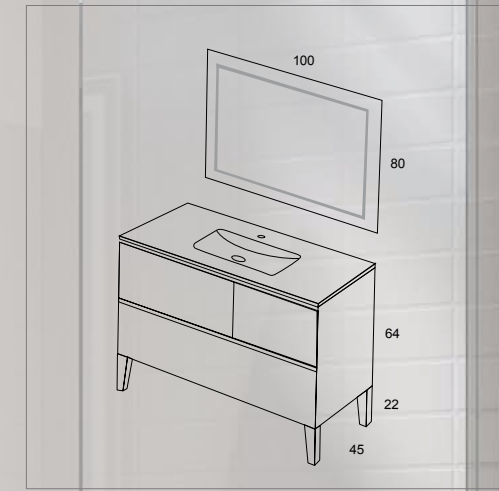

TARIFA BORN / TARIFS BORN

Espejo Beth led 100x80 cm [377]
Lavabo Zenit 100x45 cm centro mineral [278]
Mueble Born 100x64x45 cm Blanco Mate frontales Sand [727]
Patas Nordic 21,5x4 [4x24]

TOTAL: 1478

Miroir Beth led 100x80 cm [377]
Lavabo Zenit 100x45 mineralmatte [278]
Meuble Born 100x64x45 cm Blanc mat portes Sand [727]
Pieds nordik 21,5x4 [4x24]

TOTAL: 1478