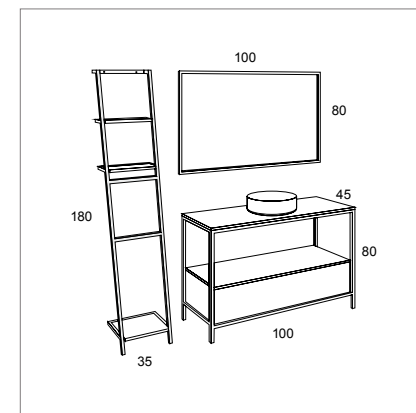

Espejo Iron 100x80 cm negro	[162]
Lavabo Circus 36x12 cm negro	[240]
Encimera laminada Teca 100x45 cm	[75]
Estructura Iron negra 100x80x45 cm	[426]
Down Teca 96x28x45 cm tir. Dreams negro	[317]

TOTAL: 1220

Escalera Iron Teca 180x35x35 cm	[590]

Miroir Iron 100x80cm noir	[162]
Lavabo Circus 36x12 cm noir	[240]
Plan de travail laminé Teca	[75]
Structure Iron noir 100x80x45 cm	[426]
Down Teca 96x28x45 cm tiroir Dreams noir	[317]

TOTAL: 1220

Escalier Iron Teca 180x35x35 cm	[590]