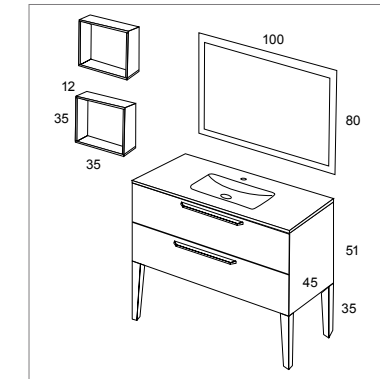

- Espejo Marco 100x80 blanco mate [139]
- Lavabo Detroit 100x45 cm Porcelana [168]
- Ambient two 100x51x45 cm blanco mate [477]
- Incremento tiradores nordik [2x10]
- Patas nordik 35x4cm [4x25]

TOTAL: 904

- Cubo open 35x35x19 cm blanco mate [2x95]

- Miroir matt blanc 100x80 blanco mate [139]
- Lavabo Detroit 100x45 cm Porcelaine [168]
- Ambient two 100x51x45 cm blanc mat [477]
- Augmentent poignéé [2x10]
- Jambes nordik 35x4cm [4x25]

TOTAL: 904

- Cube Open 35x35x19 cm blanc mat [2x95]