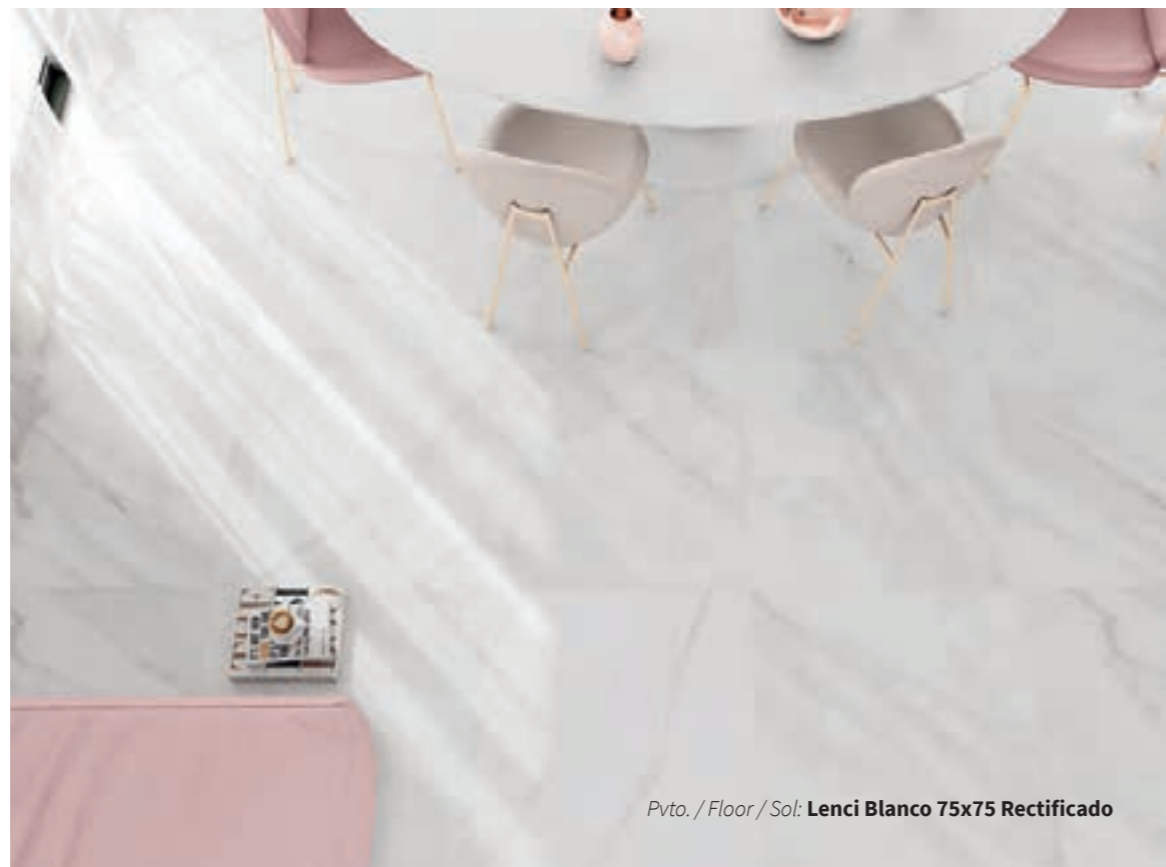

Pvto. / Floor / Sol: **Lenci Blanco 75x75 Rectificado**

GRES PORCELÁNICO ESMALTADO PULIDO RECTIFICADO · POLISHED GLAZED RECTIFIED PORCELAIN TILES · GRÈS CÉRAMÉ ÉMAILLÉ POLI RECTIFIÉE

LEVI GLASS

GRES PORCELÁNICO ESMALTADO RECTIFICADO · RECTIFIED GLAZED PORCELAIN TILES · GRÈS CÉRAMÉ ÉMAILLÉ RECTIFIÉE

COMPACGLASS