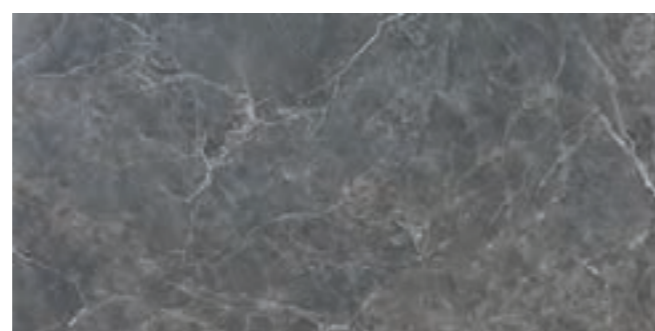

PEI 3

● Belvedere	Marengo	75x150	Rec.	M112	004.350.0028.05758	Ⓢ
● Belvedere	Marengo	75x150	Rec.	M99	017.350.0028.05758	Ⓢ
● Belvedere	Marengo	60x120	Rec.	M94	004.869.0028.05758	Ⓢ
● Belvedere	Marengo	60x120	Rec.	M81	017.869.0028.05758	Ⓢ
● Belvedere	Marengo	30x60	Rec.	M59	004.450.0028.05758	Ⓢ
● Belvedere	Marengo	30x60	Rec.	M46	017.450.0028.05758	Ⓢ
● Belvedere	Marengo	120x120	Rec.	M148	004.120.0028.05758	Ⓢ
● Belvedere	Marengo	90x90	Rec.	M86	004.804.0028.05758	Ⓢ
● Belvedere	Marengo	60x60	Rec.	M59	004.840.0028.05758	Ⓢ
● Belvedere	Marengo	60x60	Rec.	M46	017.840.0028.05758	Ⓢ
● Belvedere	Marengo	30x30(7)	Malla	M170	038.590.0028.05758	Ⓢ
● Belvedere	Marengo	30x30(7)	Malla	M170	025.590.0028.05758	Ⓢ

NEW 2021

GRES PORCELÁNICO ESMALTADO PULIDO RECTIFICADO · POLISHED GLAZED RECTIFIED PORCELAIN TILES · GRÈS CÉRAME ÉMAILLÉ POLI RECTIFIÉE

LEVI GLASS

GRES PORCELÁNICO ESMALTADO RECTIFICADO · RECTIFIED GLAZED PORCELAIN TILES · GRÈS CÉRAME ÉMAILLÉ POLI RECTIFIÉ

COMPACGLASS