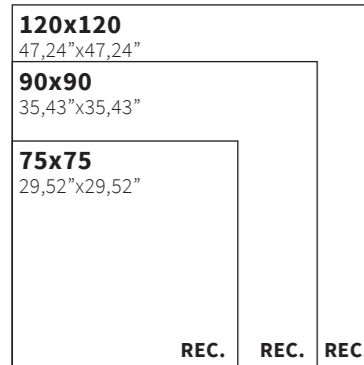

ASCOLANO

Formatos / Sizes / Formats

PEI 3						
● Ascolano	Gris	90x180	Rec.	M166	004.505.0002.00744	Ⓢ
● Ascolano	Gris	60x120	Rec.	M94	004.869.0002.00744	Ⓢ
● Ascolano	Gris	45x90	Rec.	M63	004.805.0002.00744	Ⓢ
● Ascolano	Gris	120x120	Rec.	M148	004.120.0002.00744	Ⓢ
● Ascolano	Gris	90x90	Rec.	M86	004.804.0002.00744	Ⓢ
● Ascolano	Gris	75x75	Rec.	M72	004.875.0002.00744	Ⓢ
● Ascolano	Gris	30x30(7)	Malla	M170	038.590.0002.00744	Ⓢ