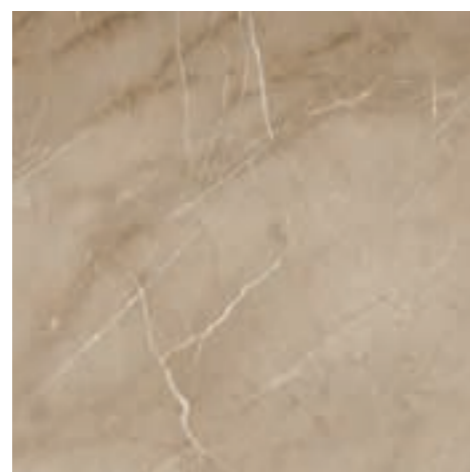

PEI 4

● Grotto Mocha 60x120 Rec. M94 004.869.0210.00170
● Grotto Mocha 60x120 Rec. M81 017.869.0210.00170
● Grotto Mocha 120x120 Rec. M148 004.120.0210.00170
● Grotto Mocha 75x75 Rec. M72 004.875.0210.00170
● Grotto Mocha 75x75 Rec. M59 017.875.0210.00170
● Grotto Mocha 60x60 Rec. M59 004.840.0210.00170
● Grotto Mocha 30x30(7) Malla M170 038.590.0210.00170
● Grotto Mocha 30x30(7) Malla M170 025.590.0210.00170