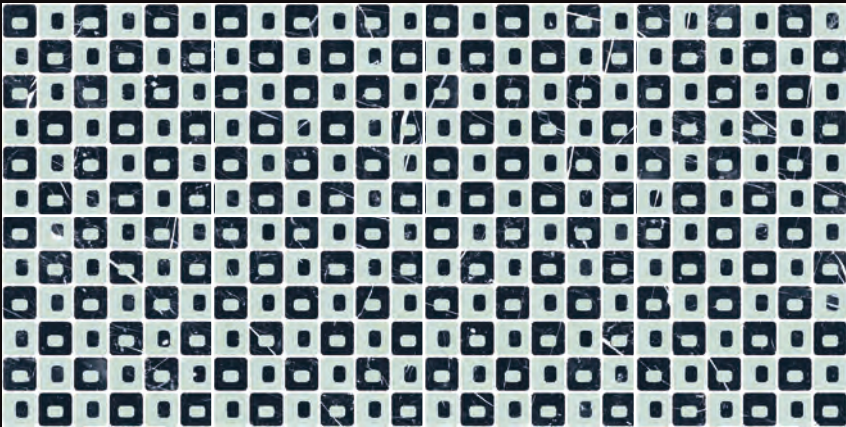

KUBICA MARQUINA & GLASS