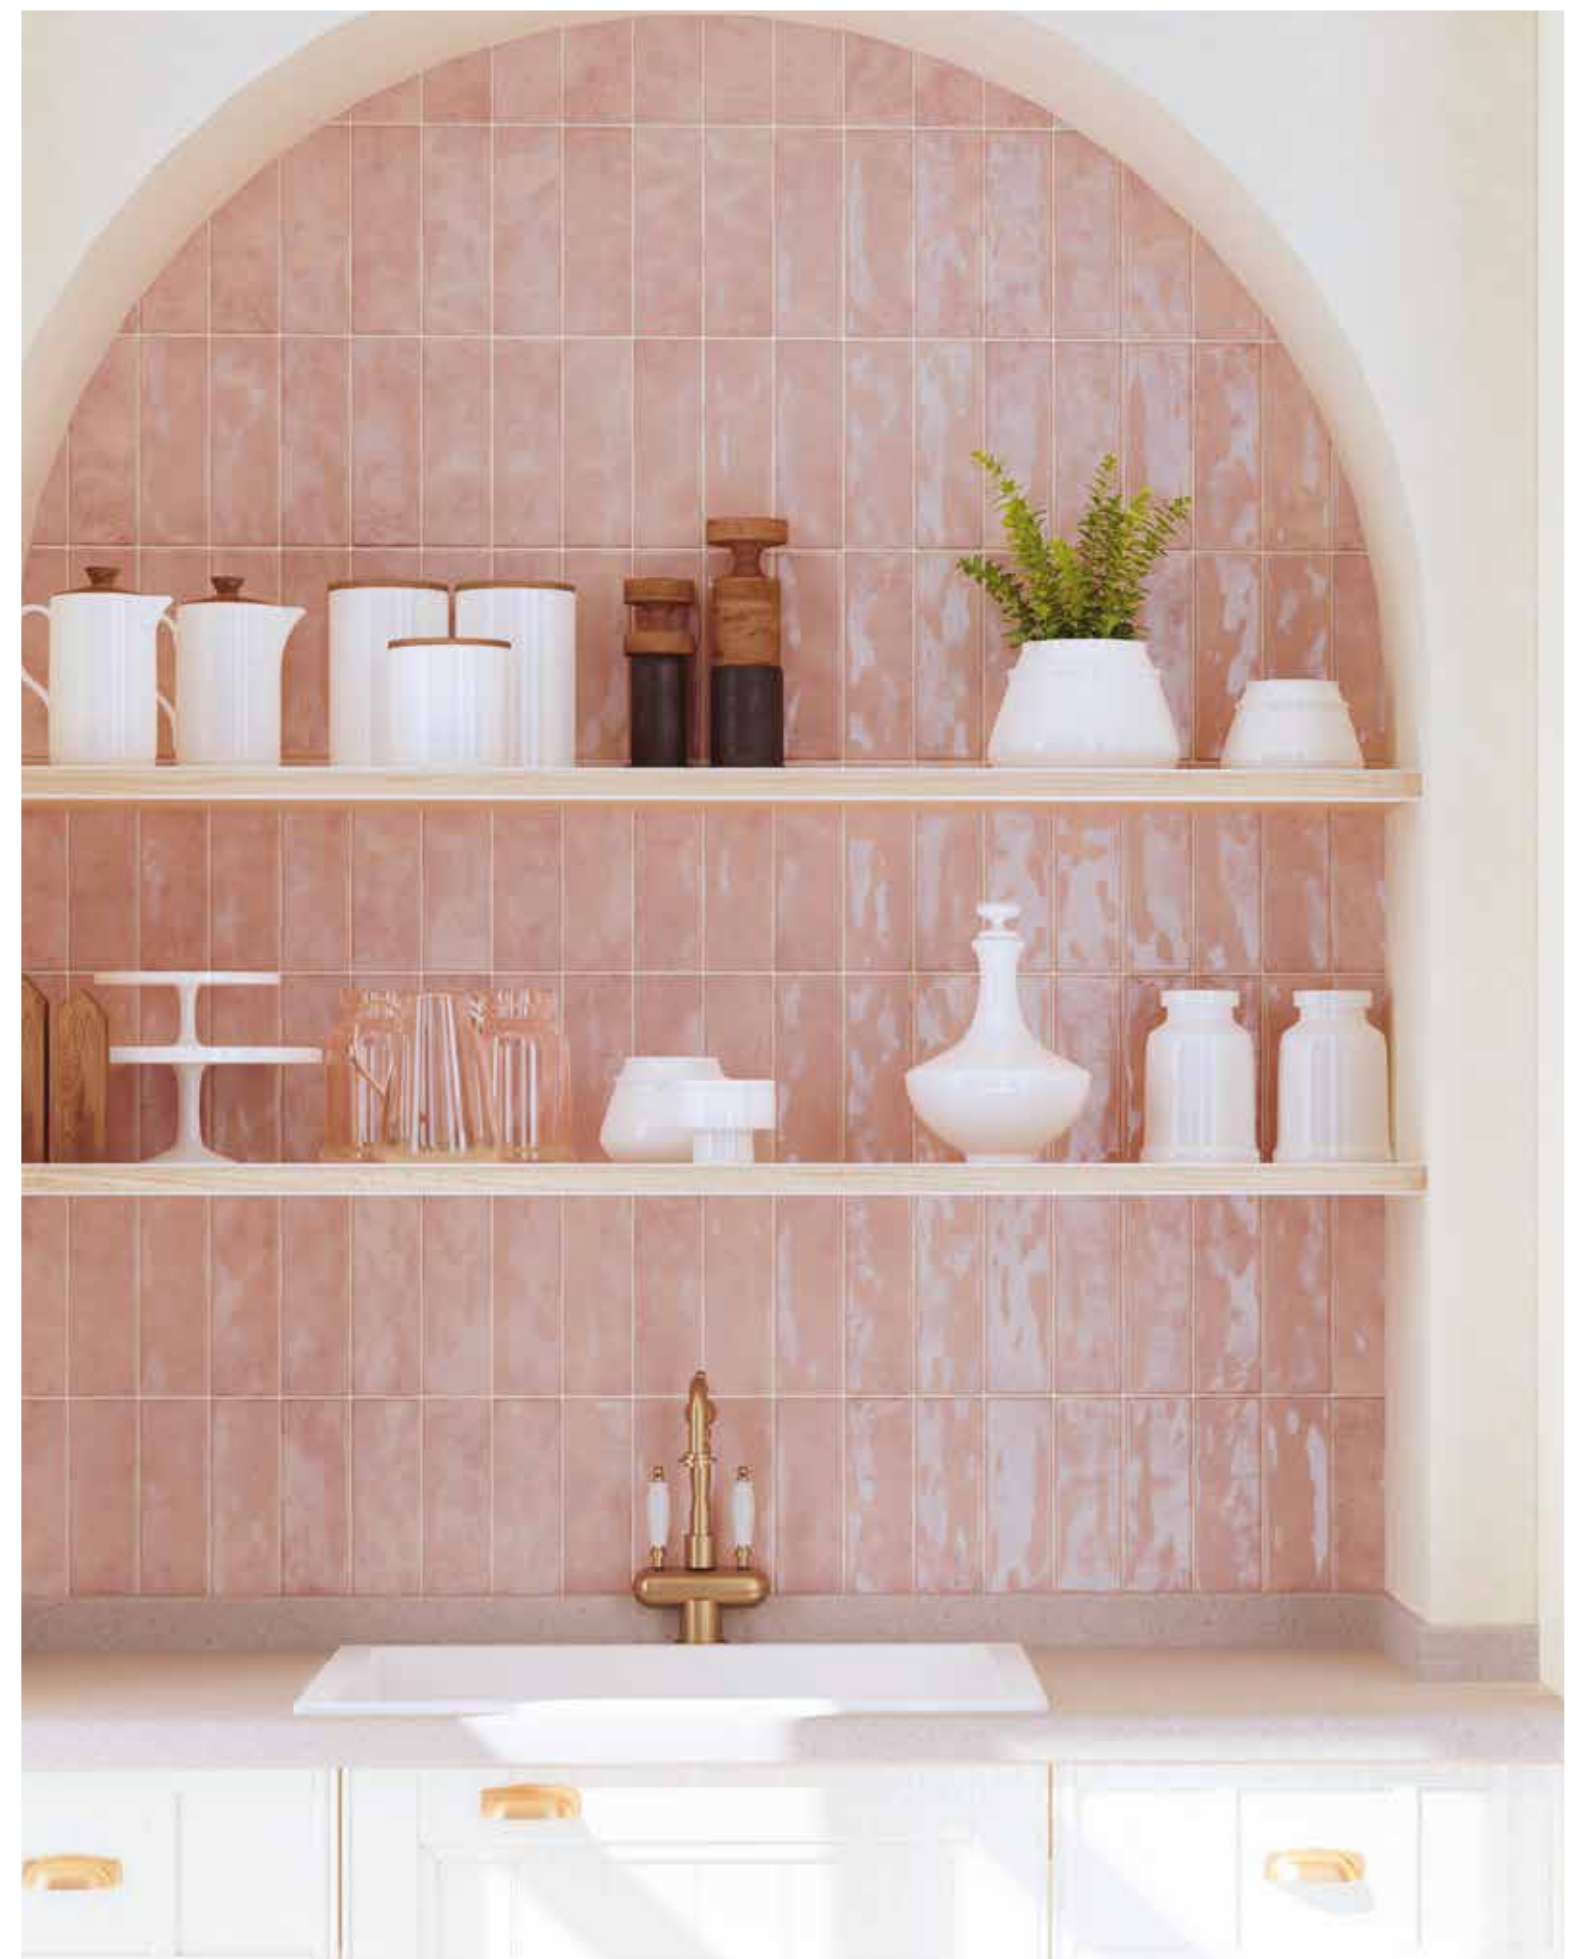

└ BORGEO Crackle Pink 6,5x20cm.\_2,6"x7,9"