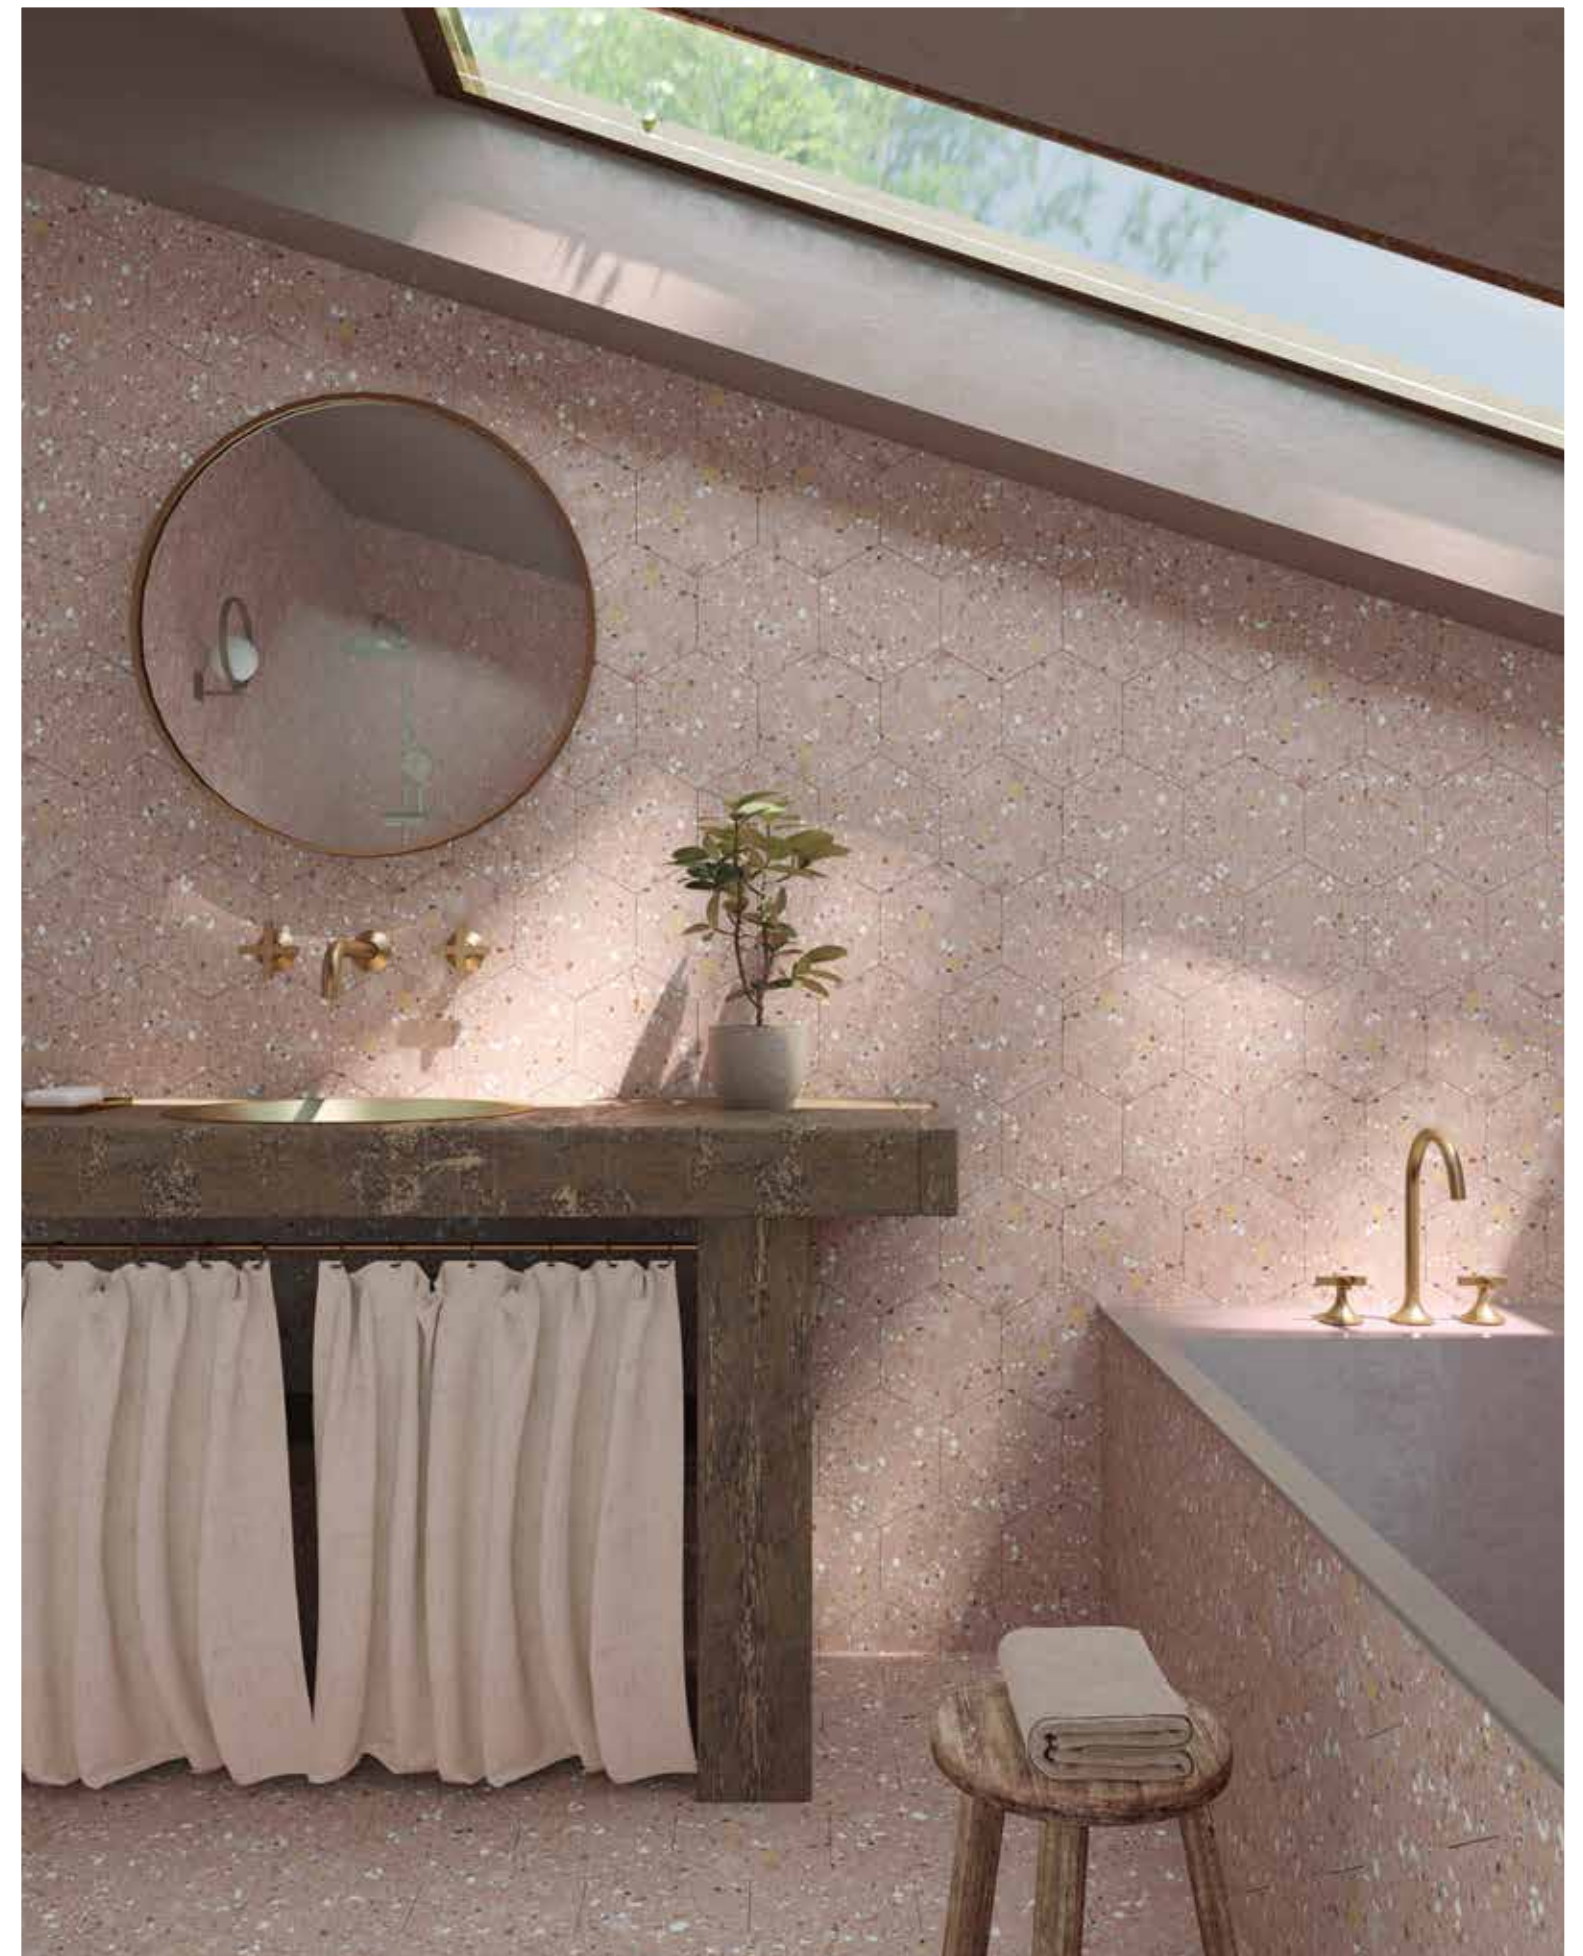

Arousa Rosa 25,8x29cm_10,2"x11,4"