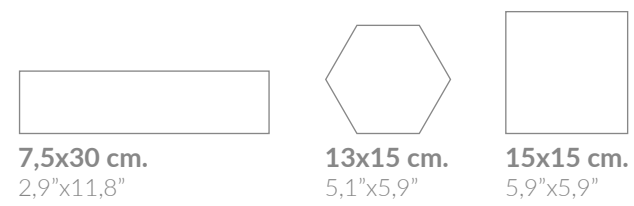

**BORGEO**  
Porcelain Tiles

*Different graphics randomly packaged*

6,5x20 cm.  
2,6"x7,9"

Available Sizes	Pz/bx	Sqm/bx	Kg/bx	Bx/Pallet	Sqm/Pallet	Kg/Pallet	Thickness
6,5x20 cm._2,6"x7,9"	27pz	0,35	6,75	143bx	50,05	980	RT

└ BORGEO Crackle Pink 6,5x20cm.\_2,6"x7,9"

# BORGO

Porcelain Tiles

└ Borgo Glossy Sky 6,5x20cm\_2,6"x7,9"

└ Borgo Crackle Green 6,5x20cm\_2,6"x7,9"

└ Borgo Crackle Noir 6,5x20cm\_2,6"x7,9"

└ Borgo Glossy Graphite 6,5x20cm\_2,6"x7,9"

└ Borgo Glossy Soft White 6,5x20cm\_2,6"x7,9"

Different graphics randomly packaged

7,5x30 cm.  
2,9"x11,8"

13x15 cm.  
5,1"x5,9"

15x15 cm.  
5,9"x5,9"

White

Beige

Grey

Blue