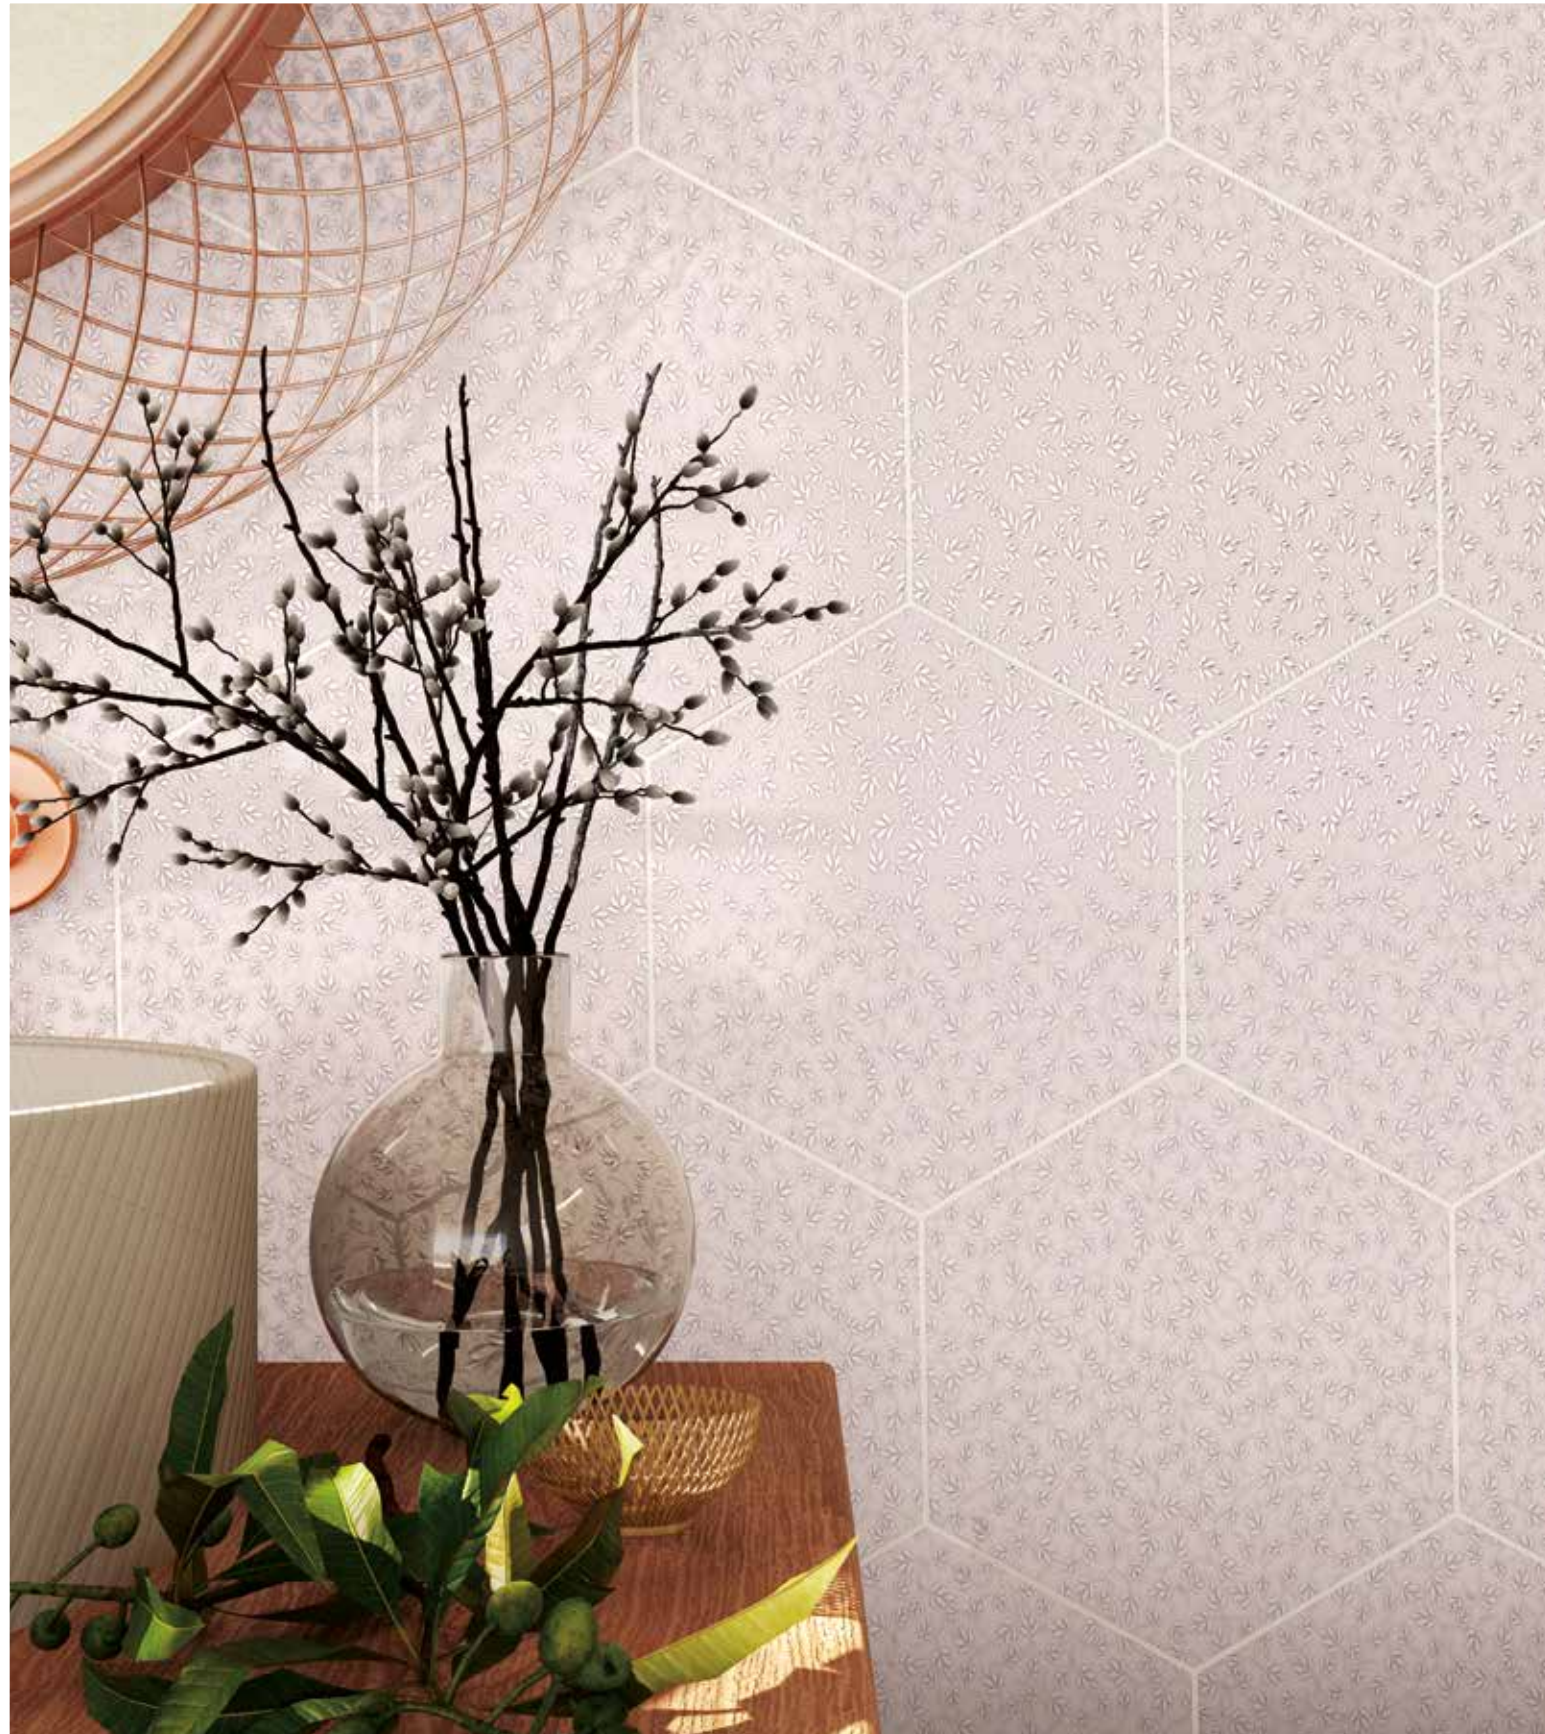

# EMUNA BOUQUET

Porcelain Tiles

Emuna Bouquet Rose 25,8x29cm\_10,2"x11,4"

Emuna Bouquet Gris 25,8x29cm\_10,2"x11,4"

Emuna Bouquet Dark Rose 25,8x29cm\_10,2"x11,4"