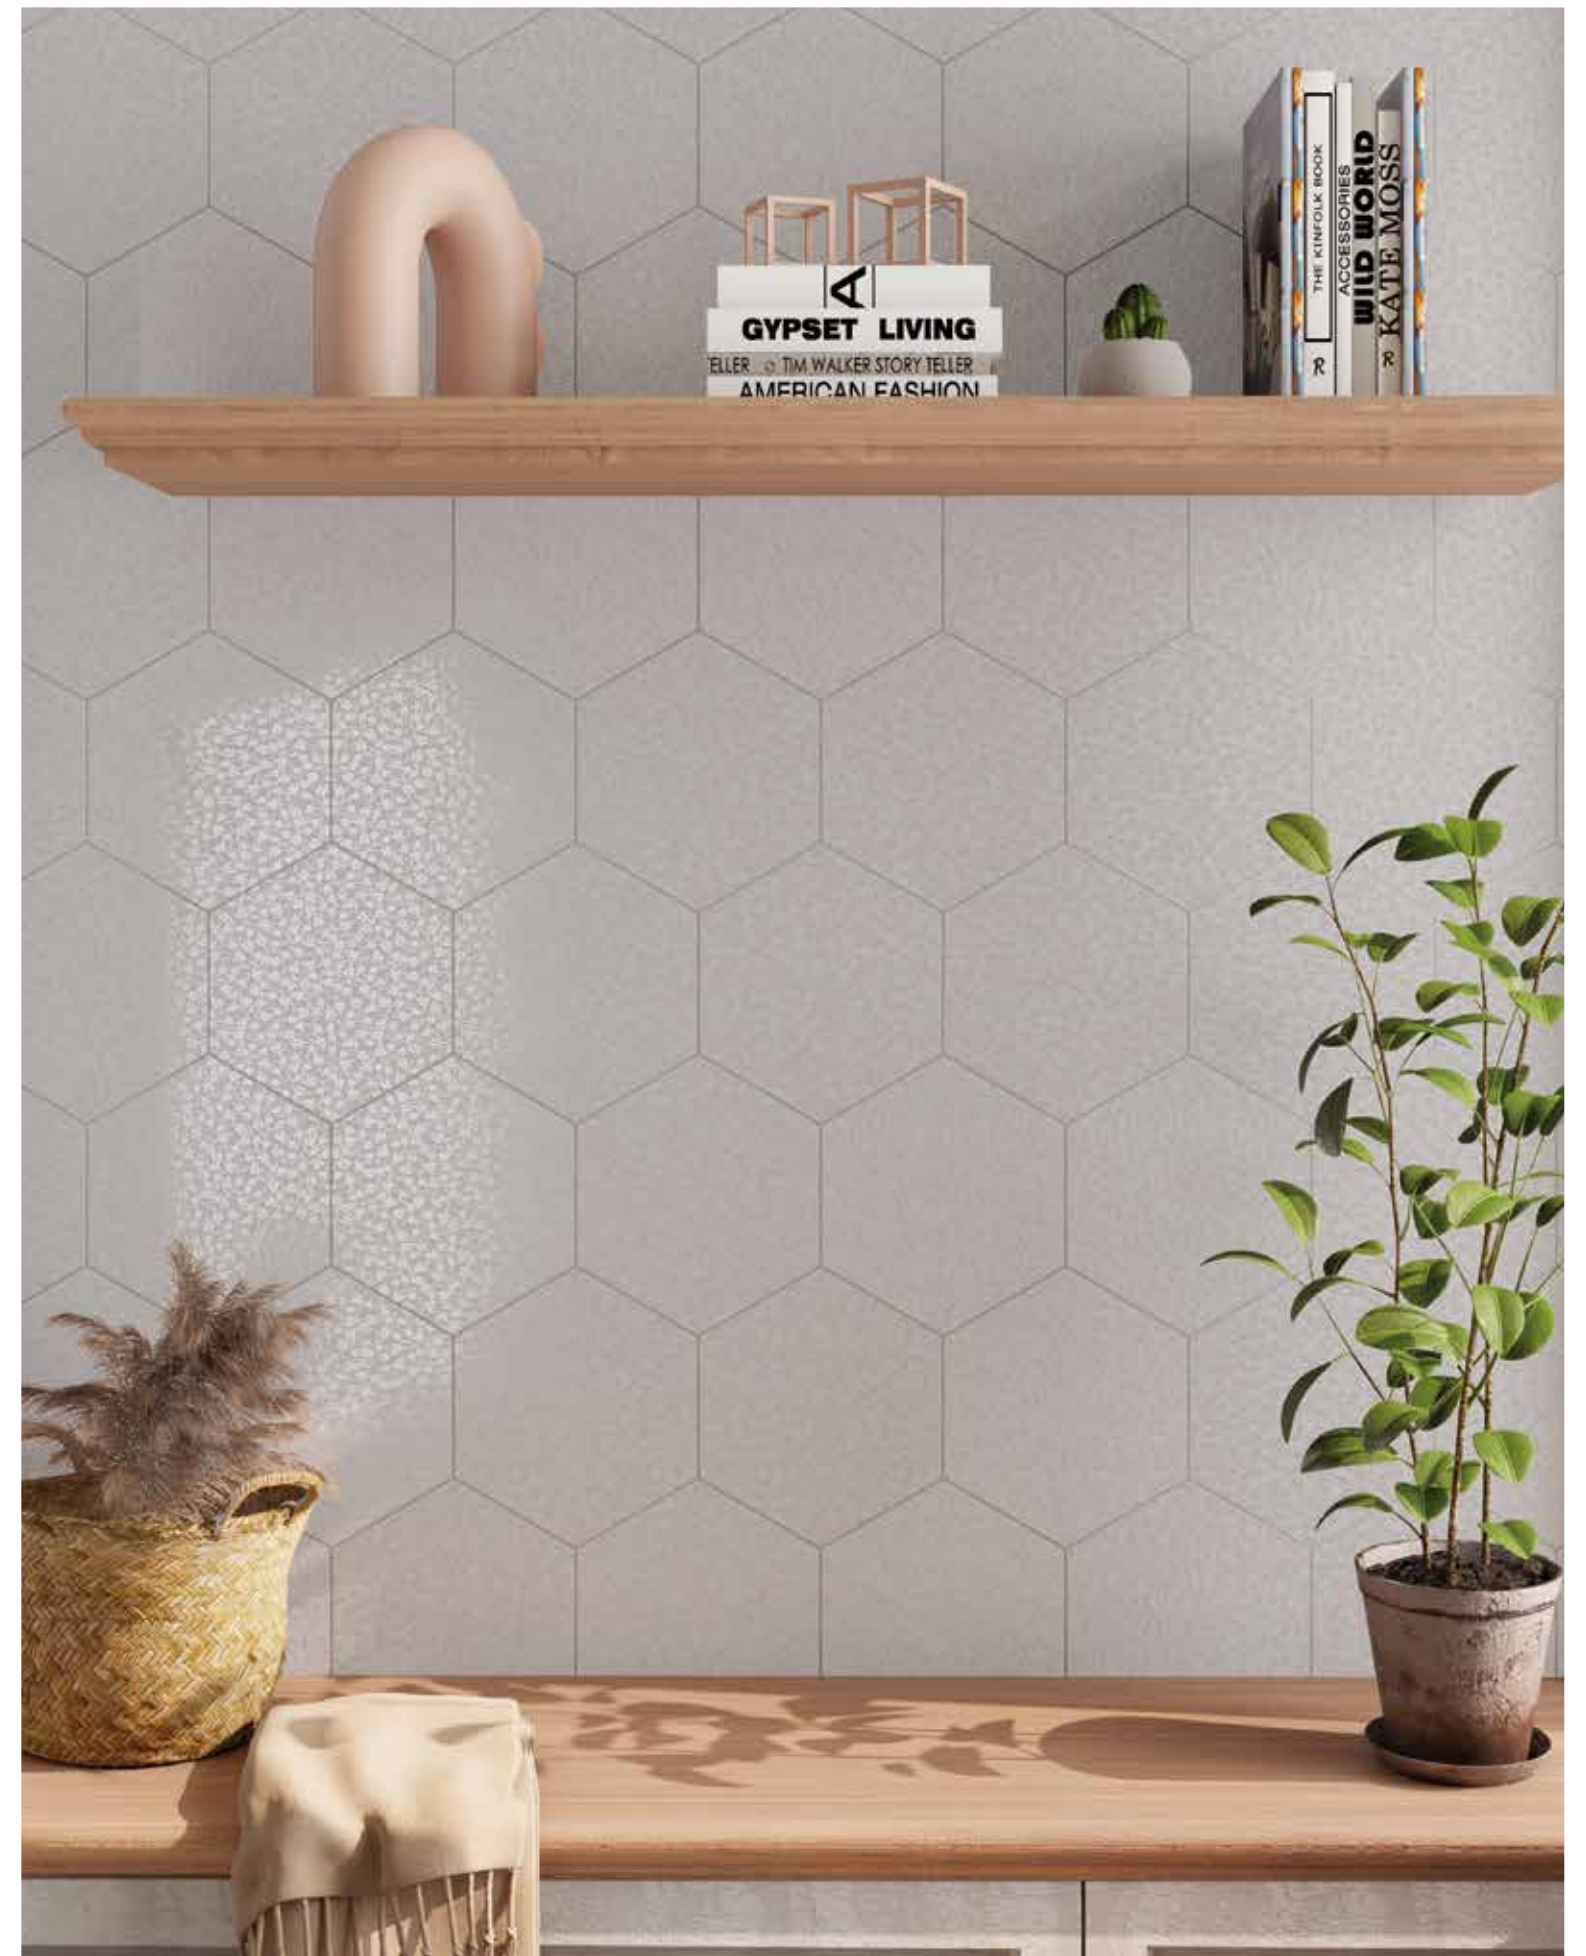

Emuna Bouquet Perle 25,8x29cm_10,2"x11,4"