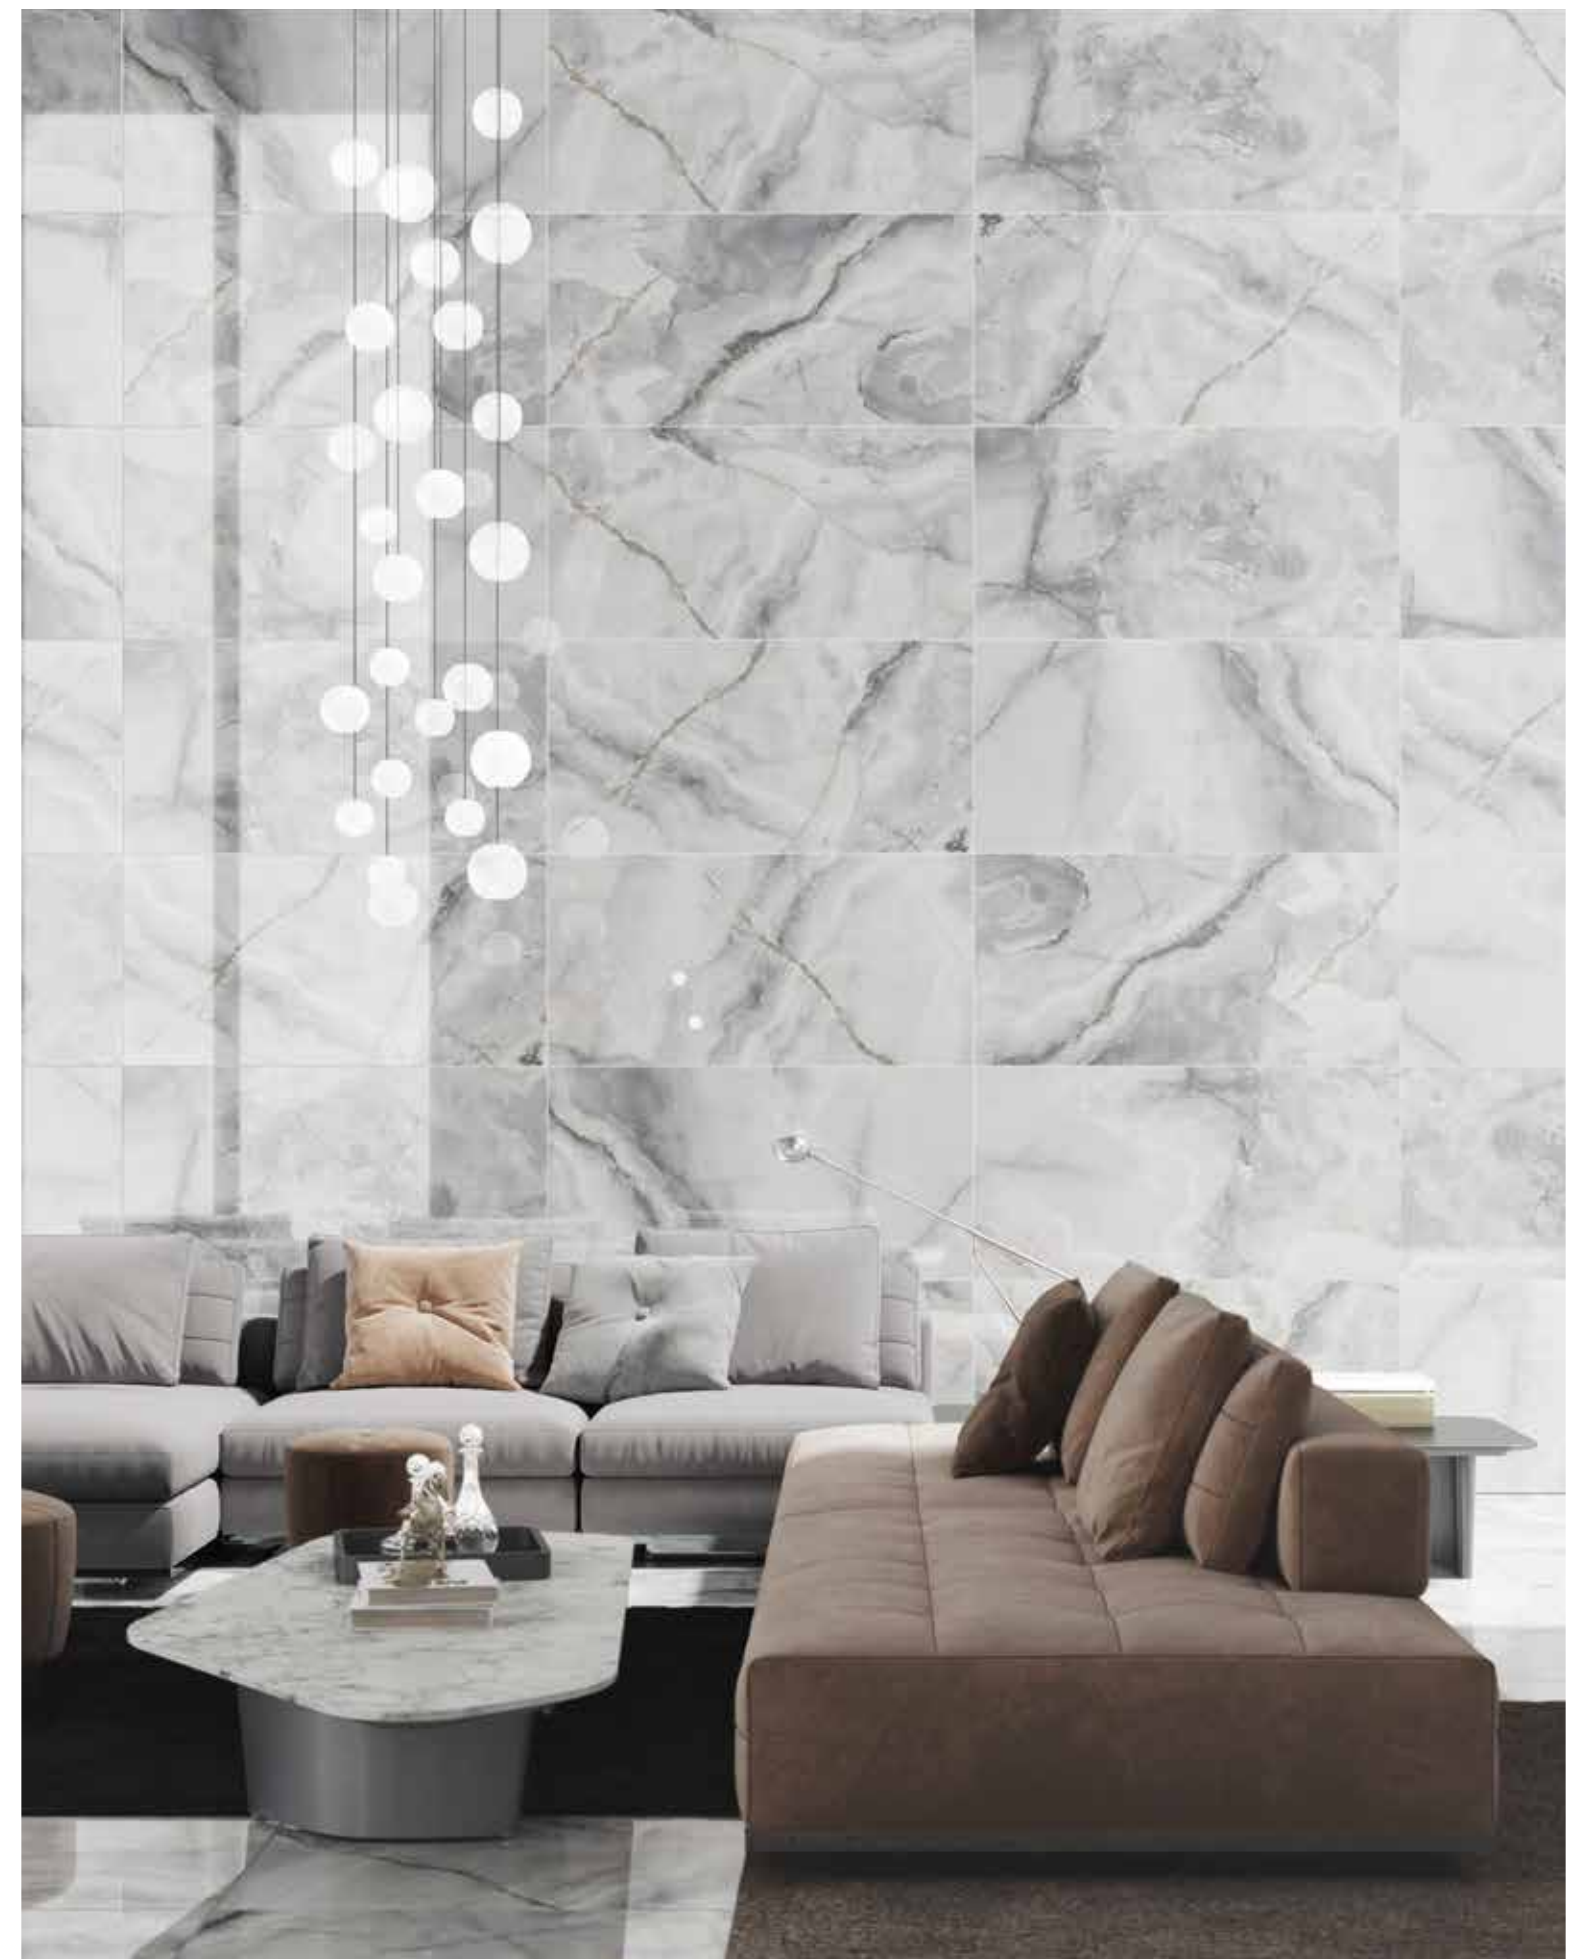

Eunoia Grey 60x120cm_23,6"x47,2"