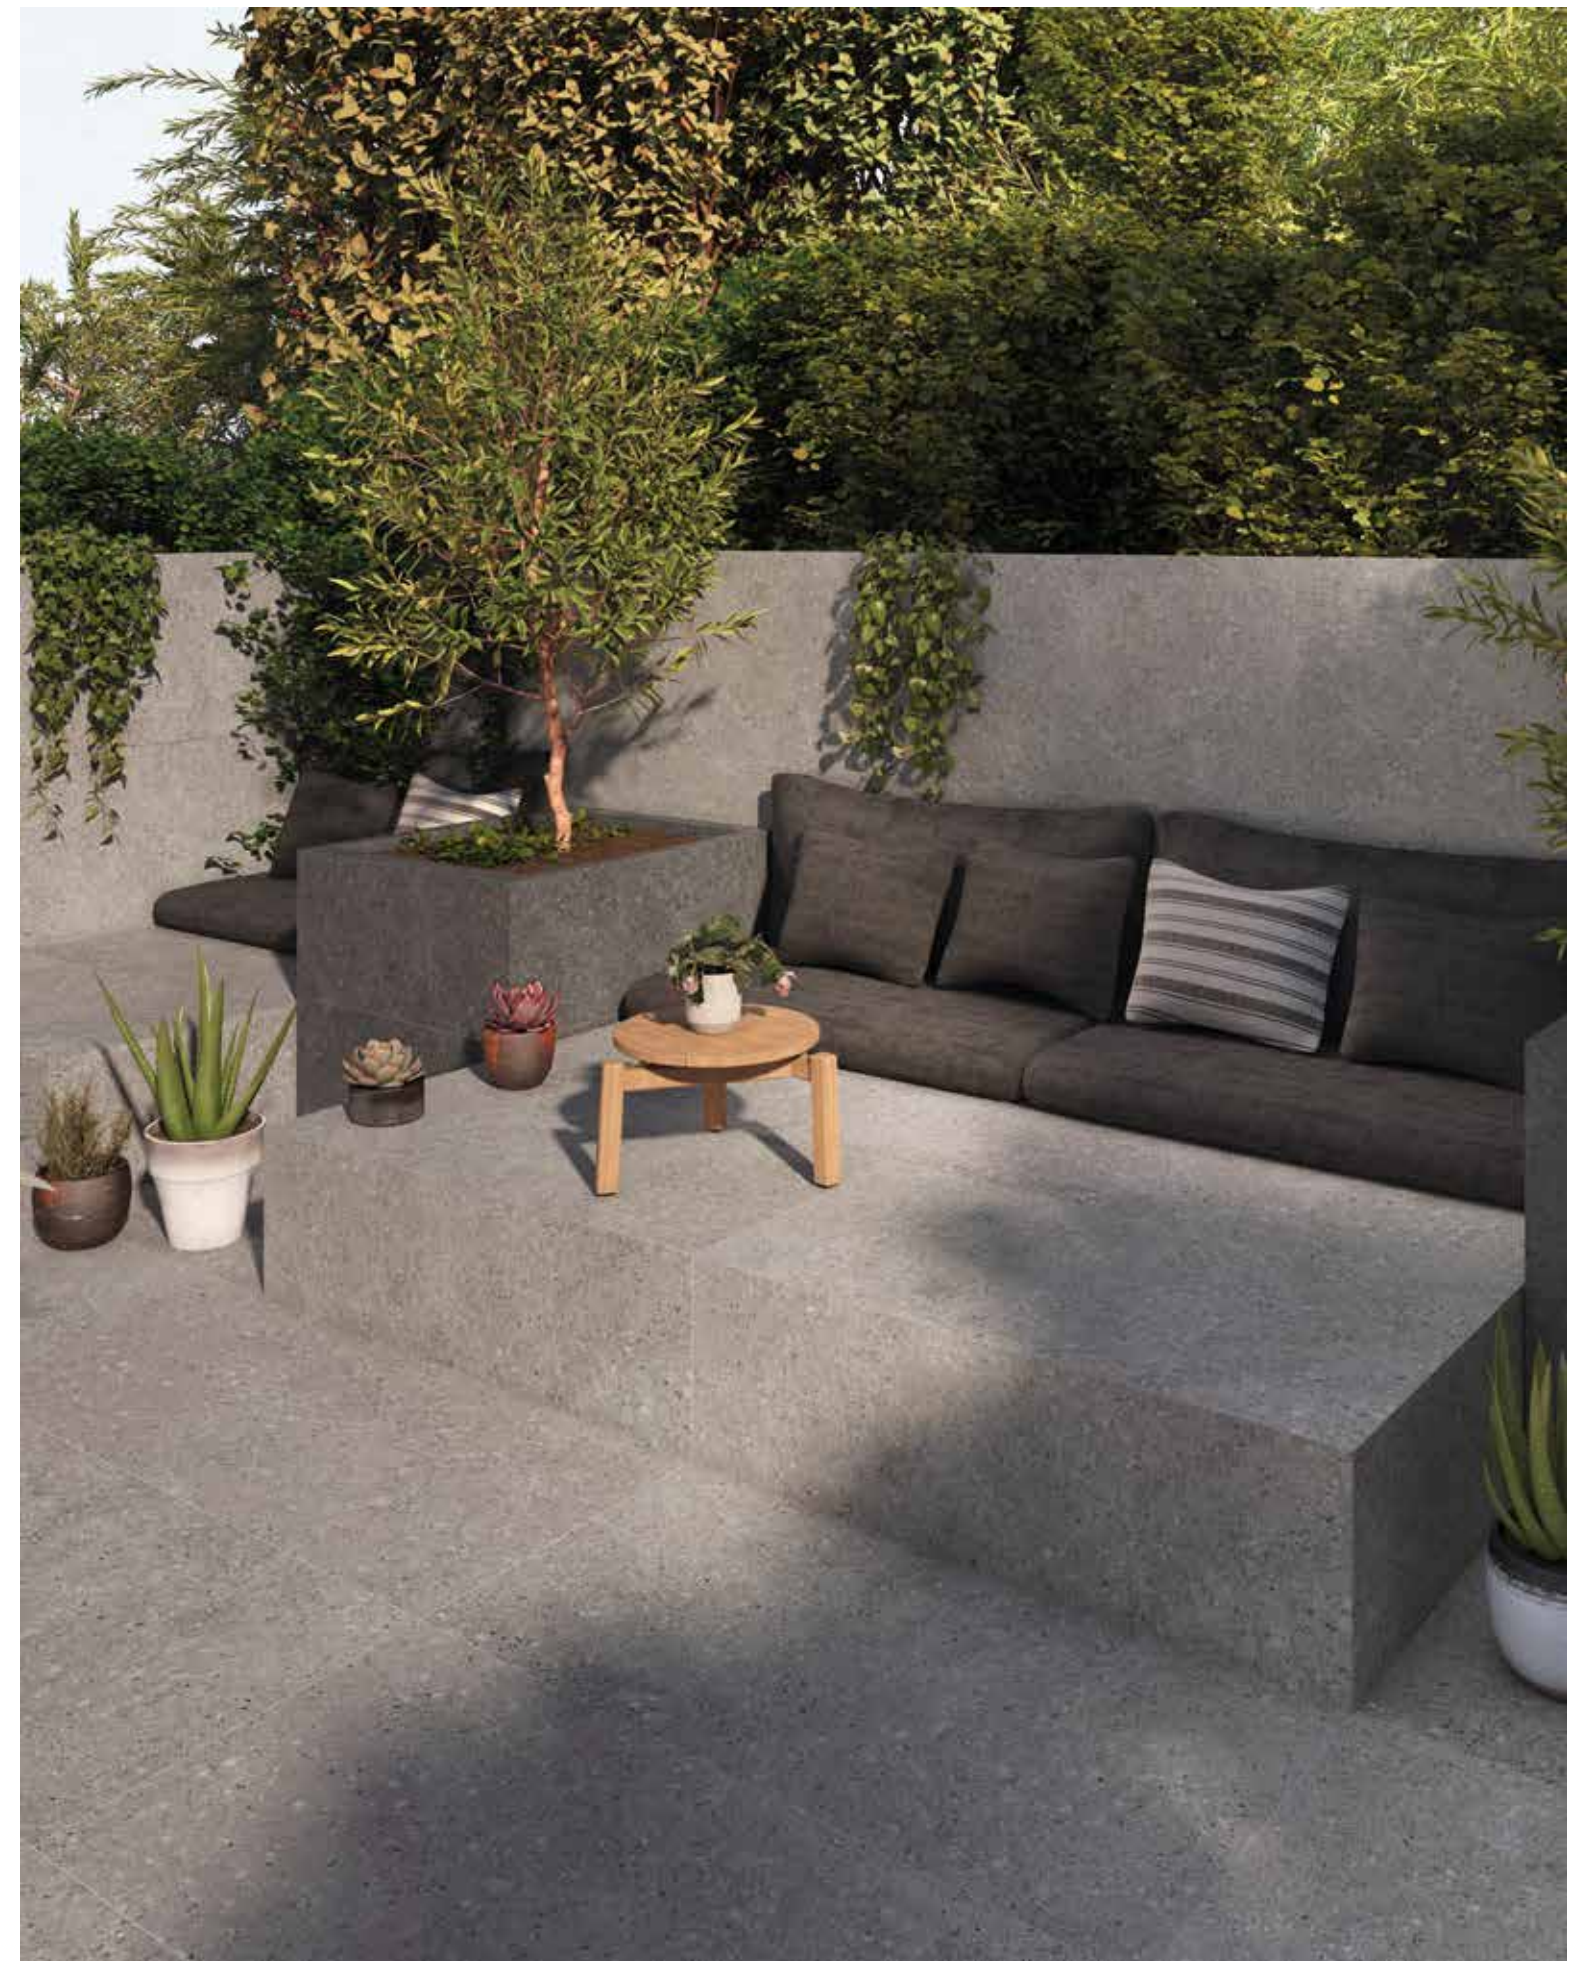

Juliette Gris & Juliette Antracita 60x120cm_23,6"x47,2"