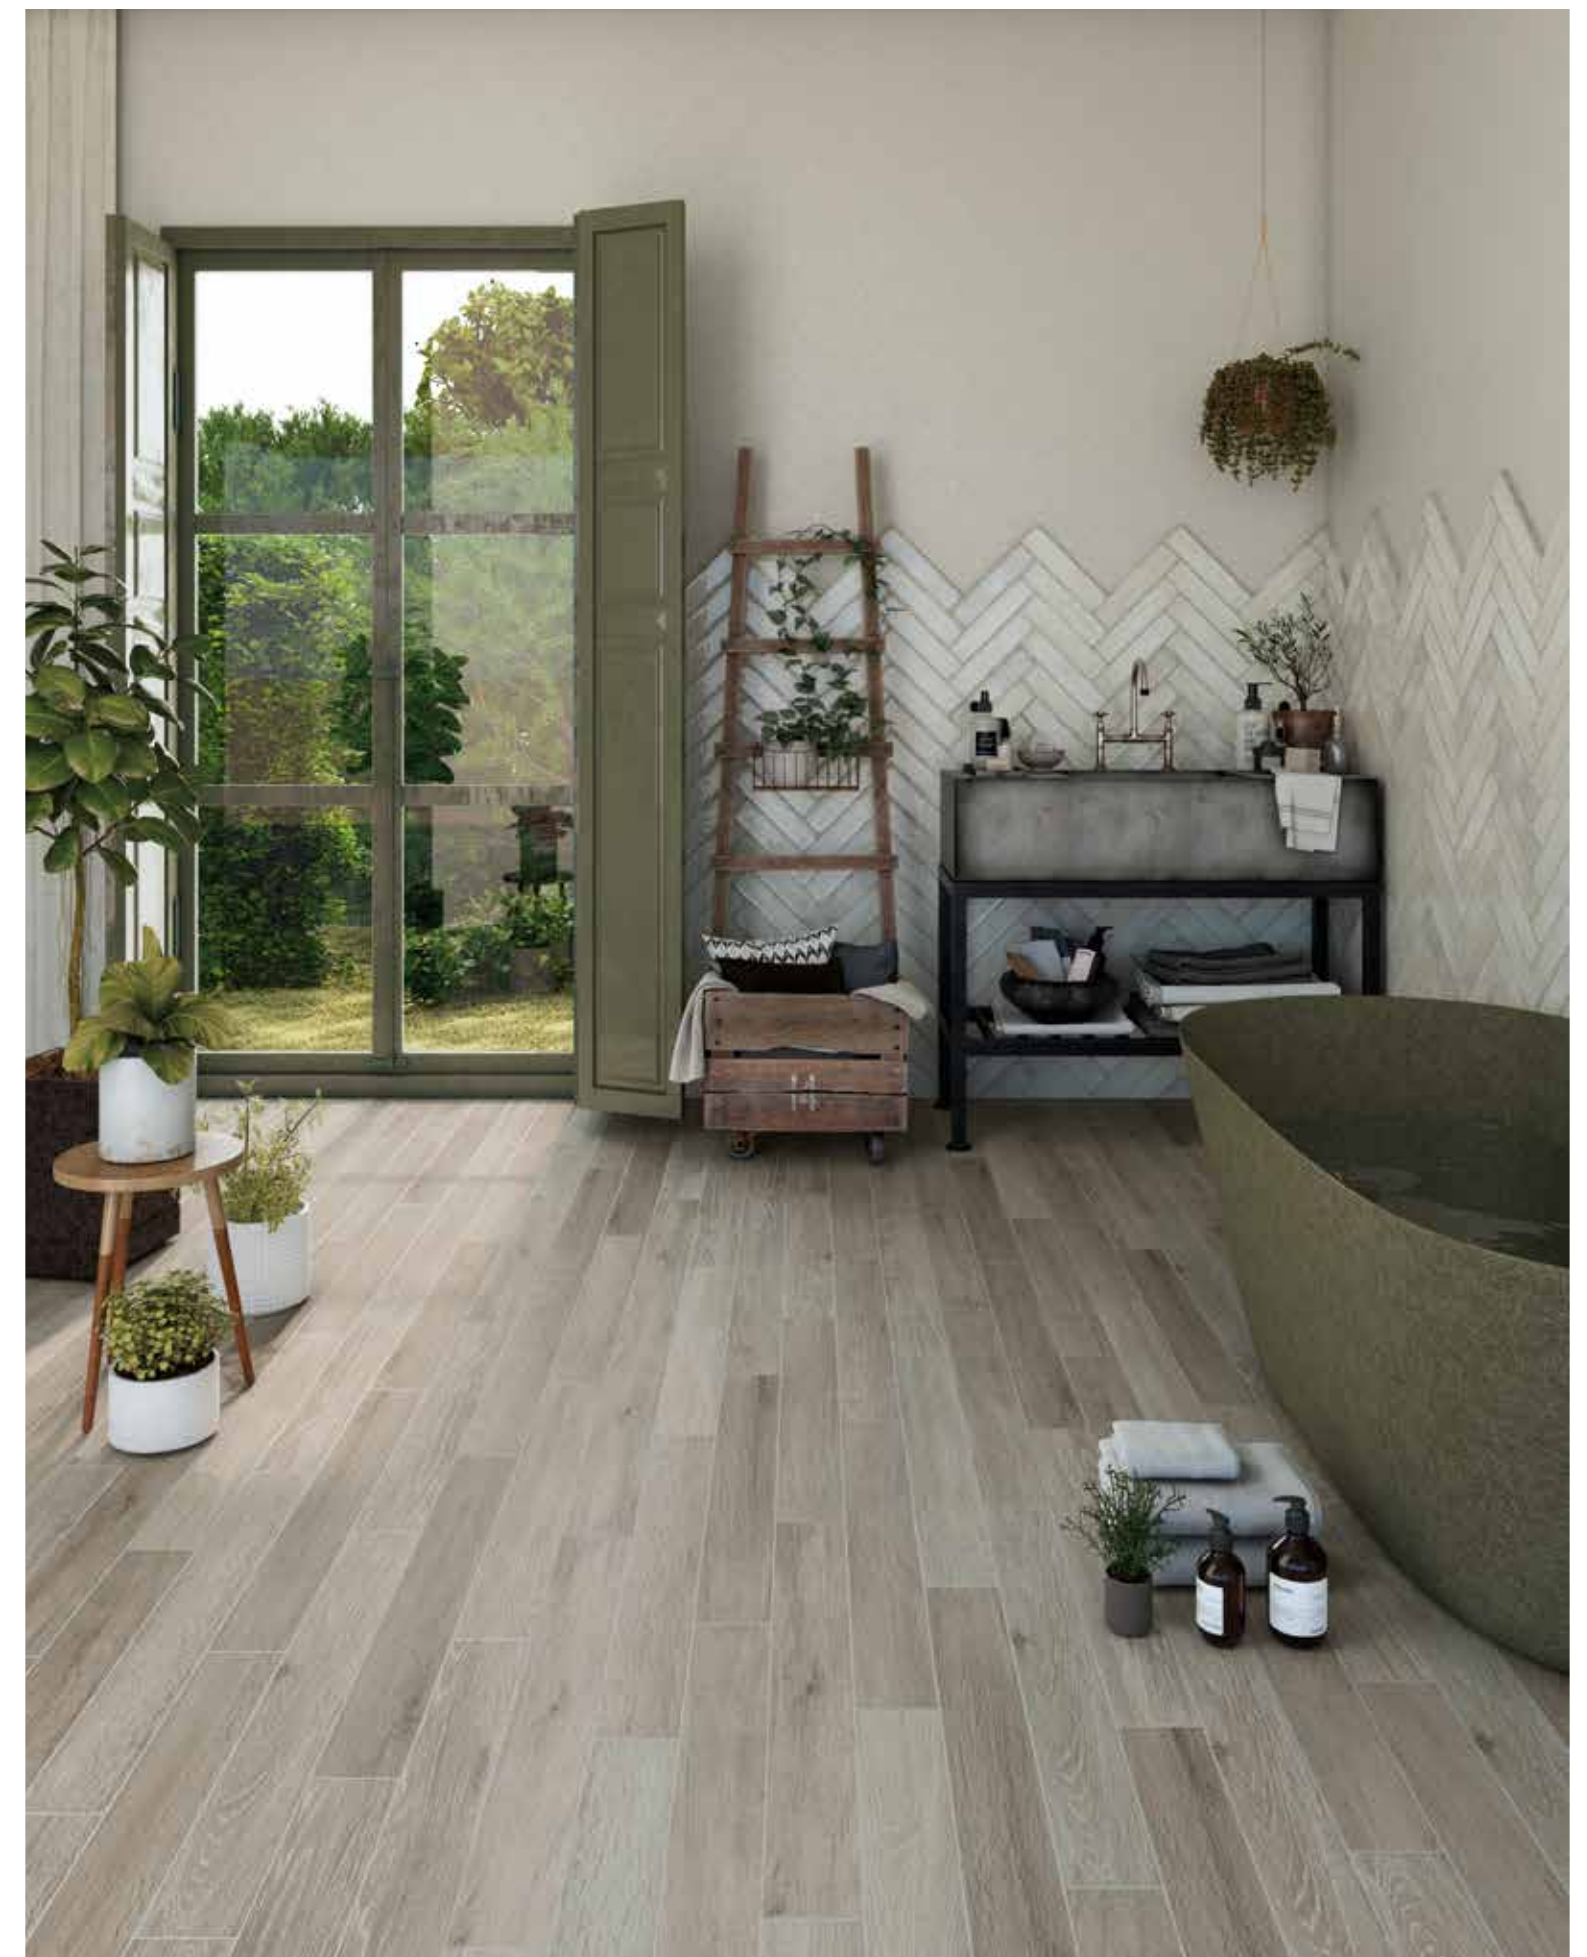

District Argent 15x90cm_5,9"x35,4" & Iris Blanco 7,5x30cm_2,9"x11,8"