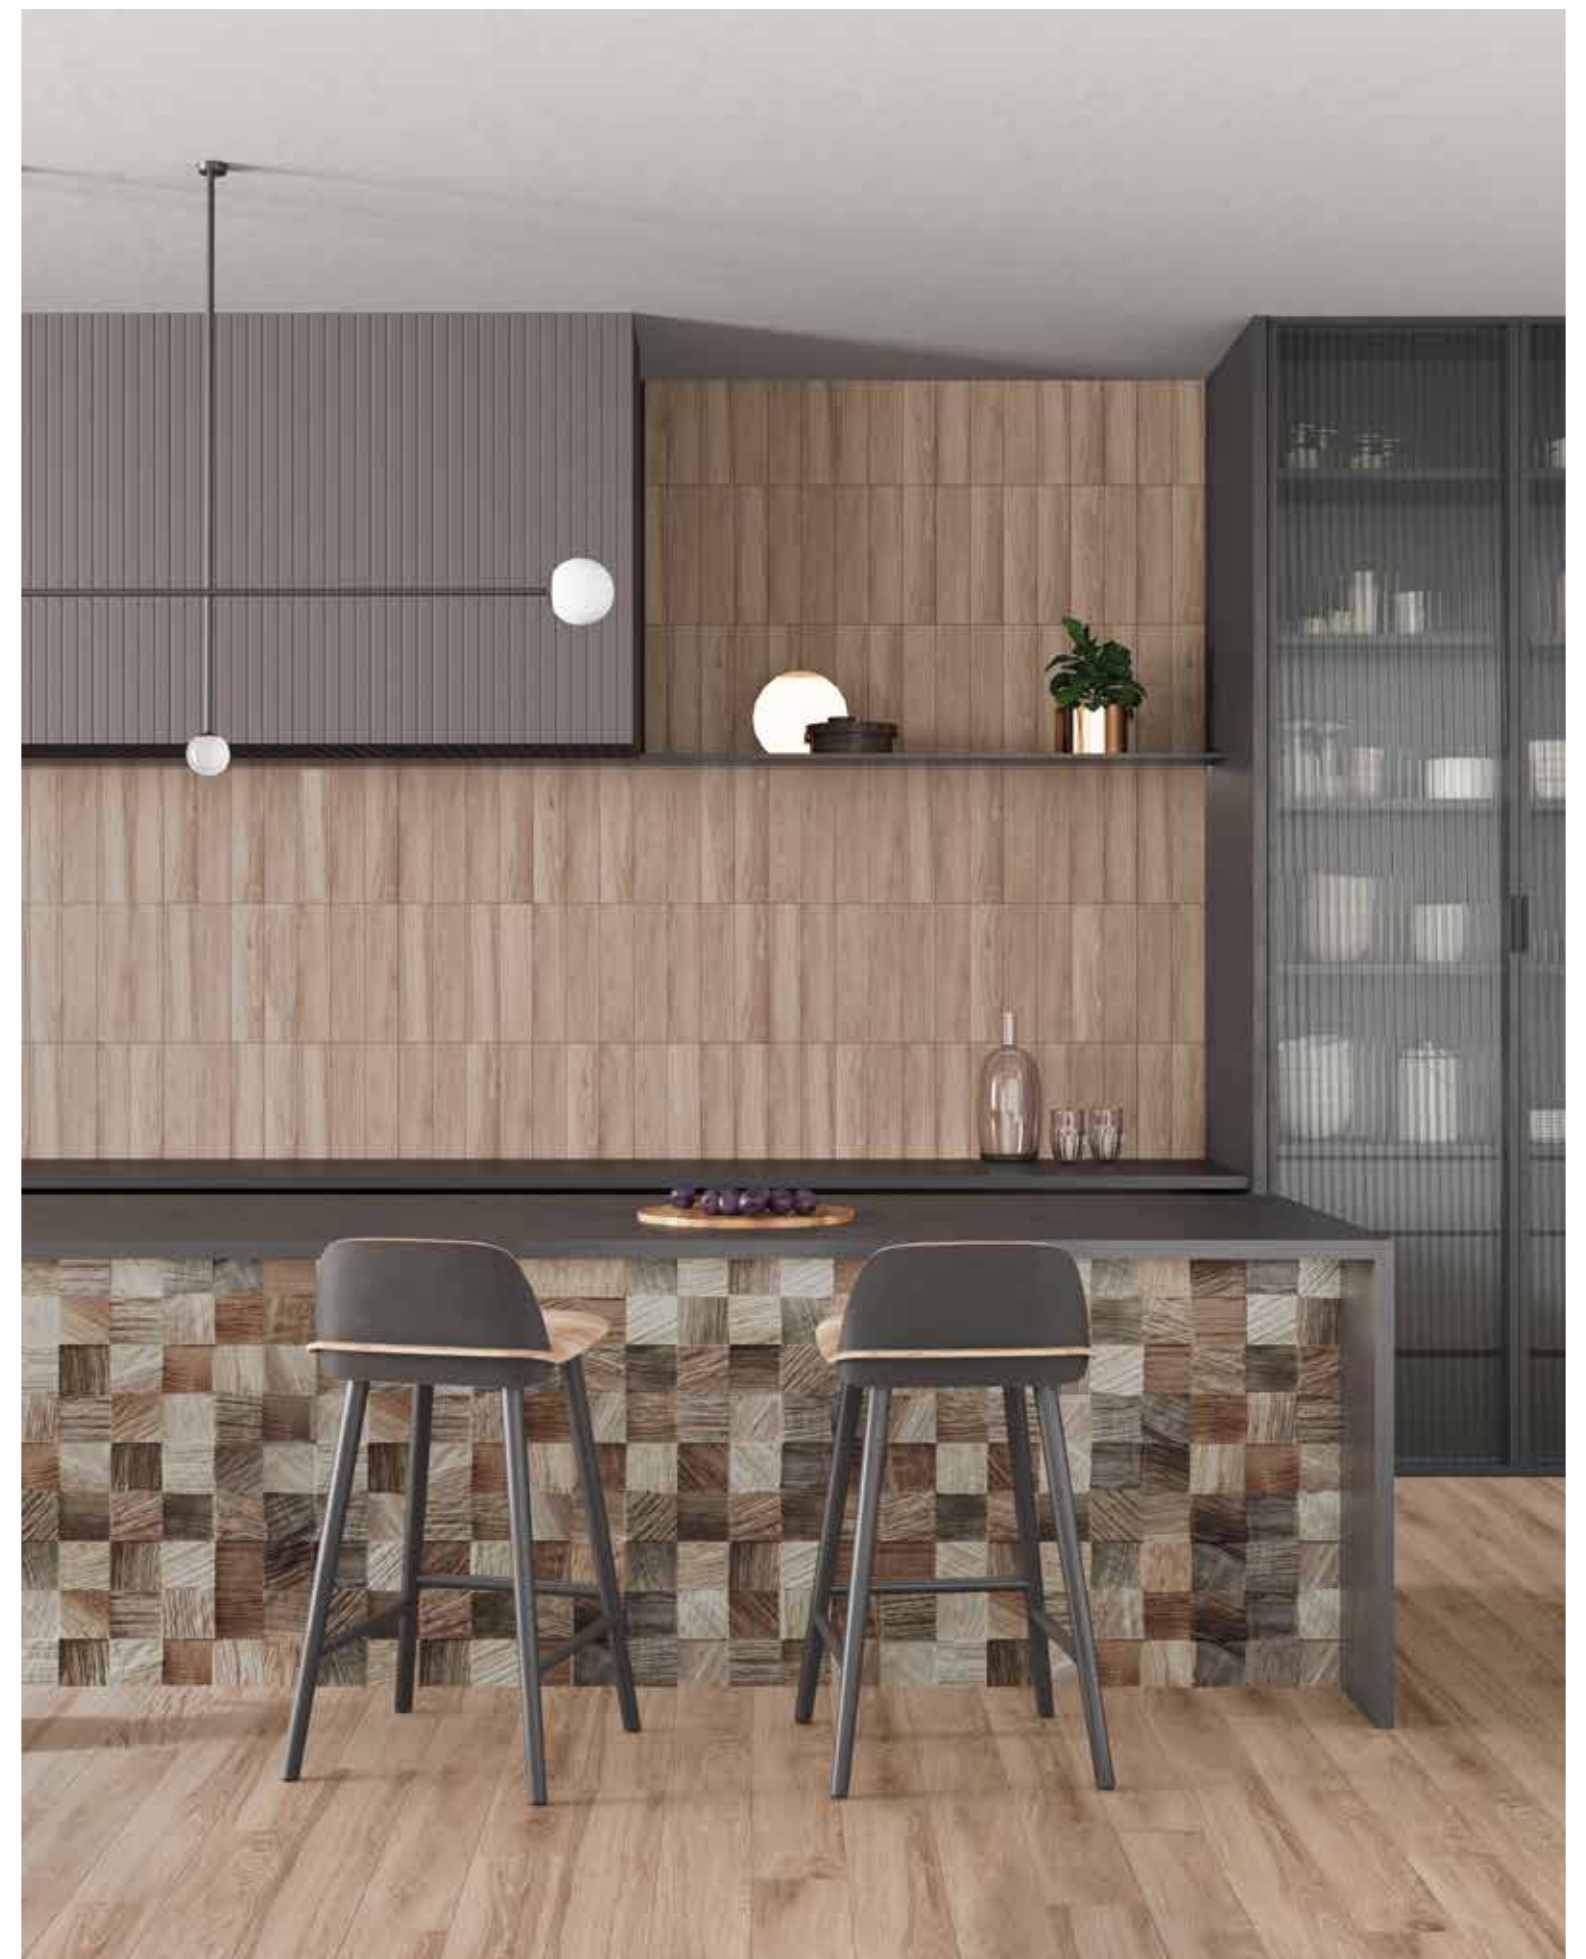

Orinoco Haya 8x44,2cm_3,1"x17,4", Taisha Haya 16,3x51,7cm_6,4"x20,4" & Orinoco Haya 15x90cm_5,9"x35,4"