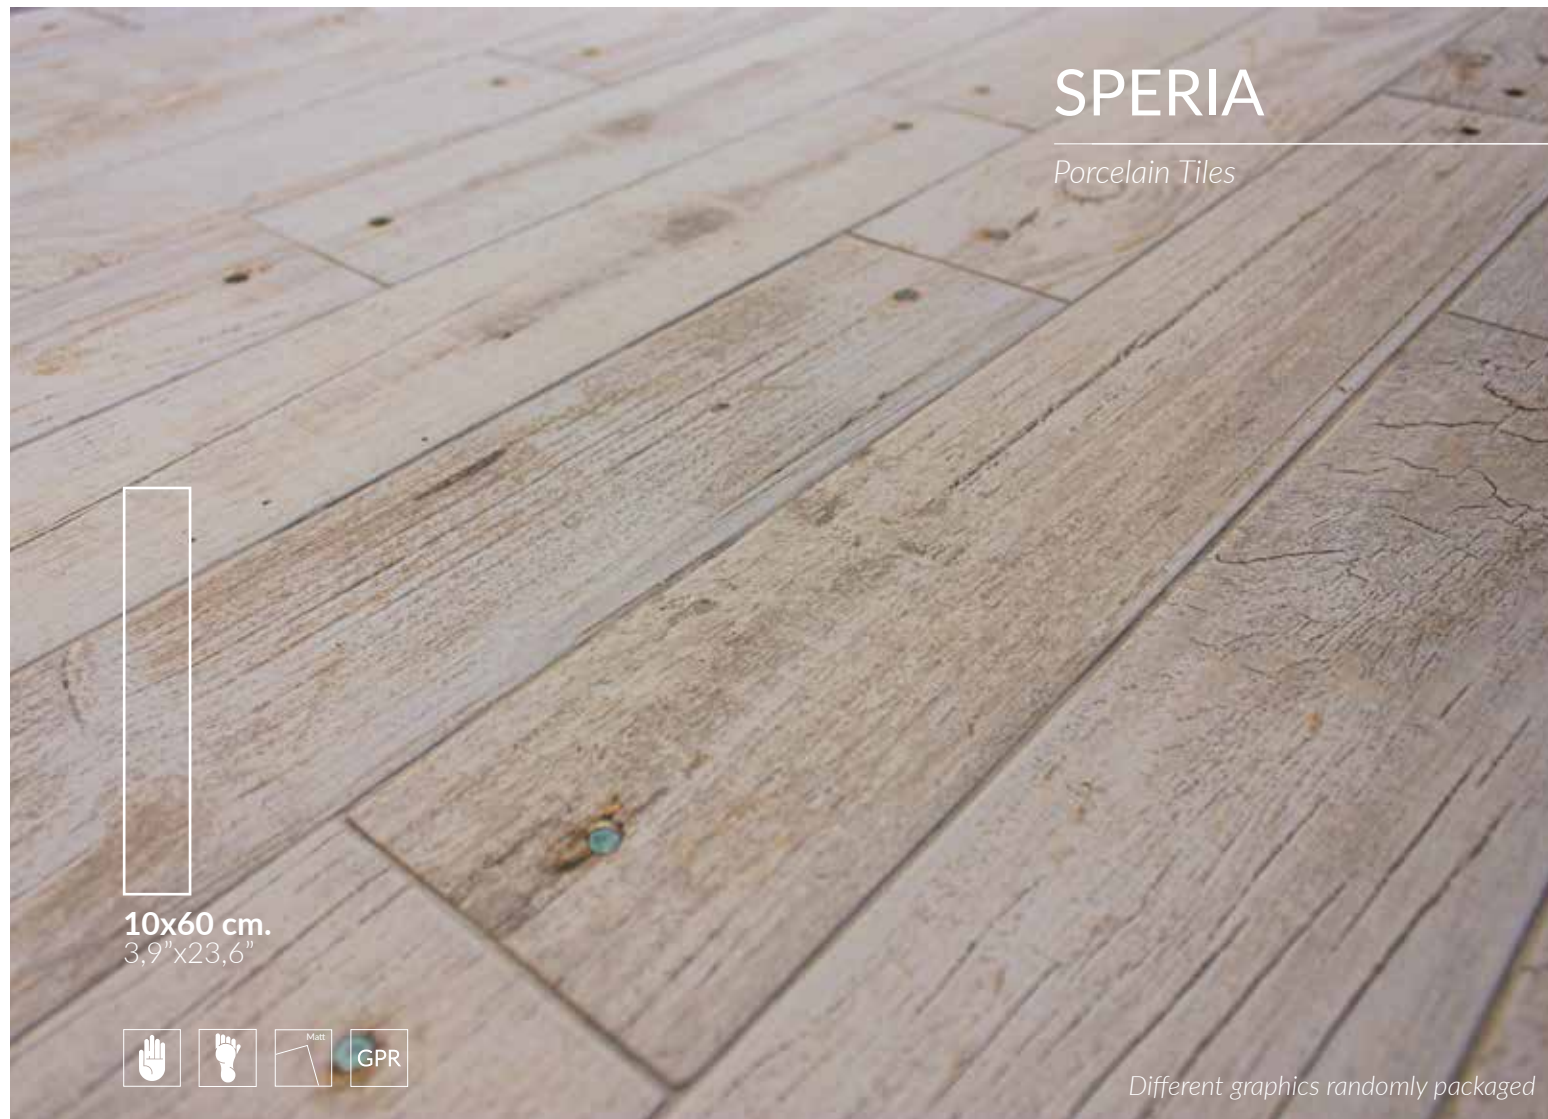

White

Grey

Beige

Brown

Available Sizes	Pz/bx	Sqm/bx	Kg/bx	Bx/Pallet	Sqm/Pallet	Kg/Pallet	Thickness
15x90 cm._5,9"x35,4"	8pz	1,08	24,80	60bx	64,80	1.488	RT

Sherwood White 15x90cm._5,9"x35,4"

White

Greyed