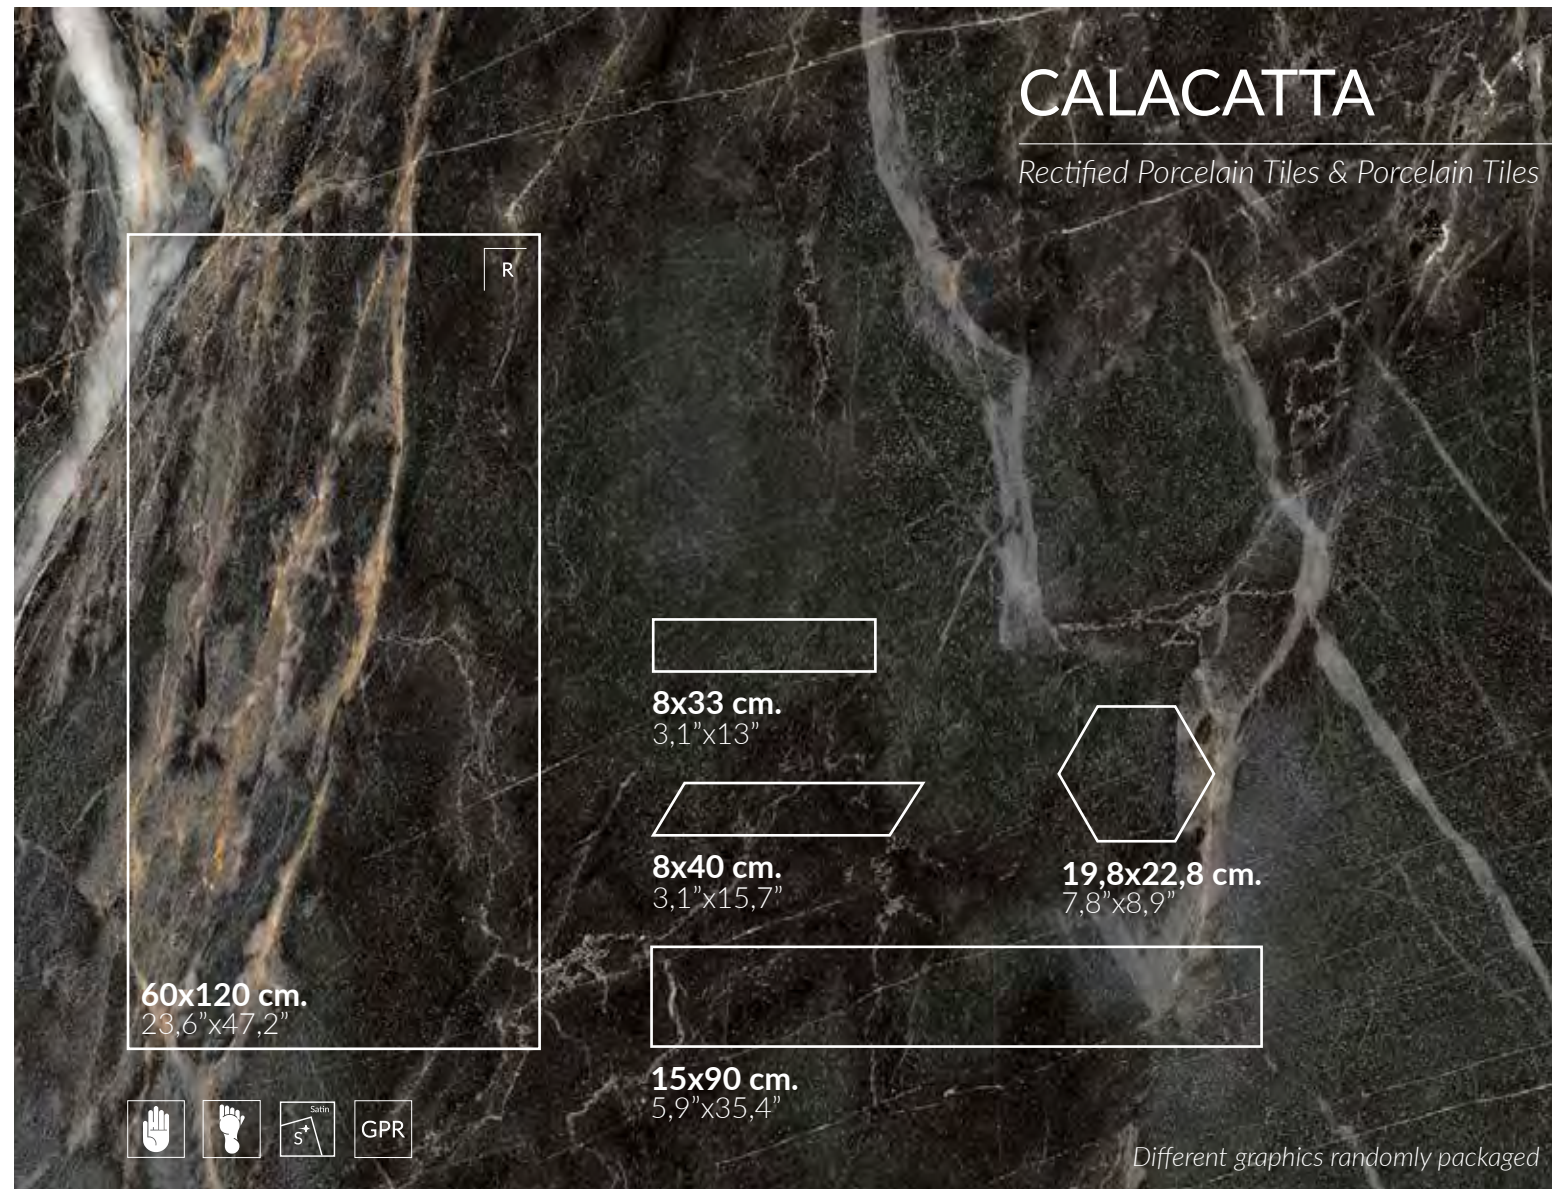

Balbi Gris 120x120cm_47,2"x47,2"

BALBI

Rectified Porcelain Tiles

└ Balbi Perla 120x120cm_47,2"x47,2"

└ Balbi Marengo 60x60cm_23,6"x23,6" & Balbi Marengo 30x60cm_11,8"x23,6"

└ Balbi Taupe 60x120cm_23,6"x47,2"