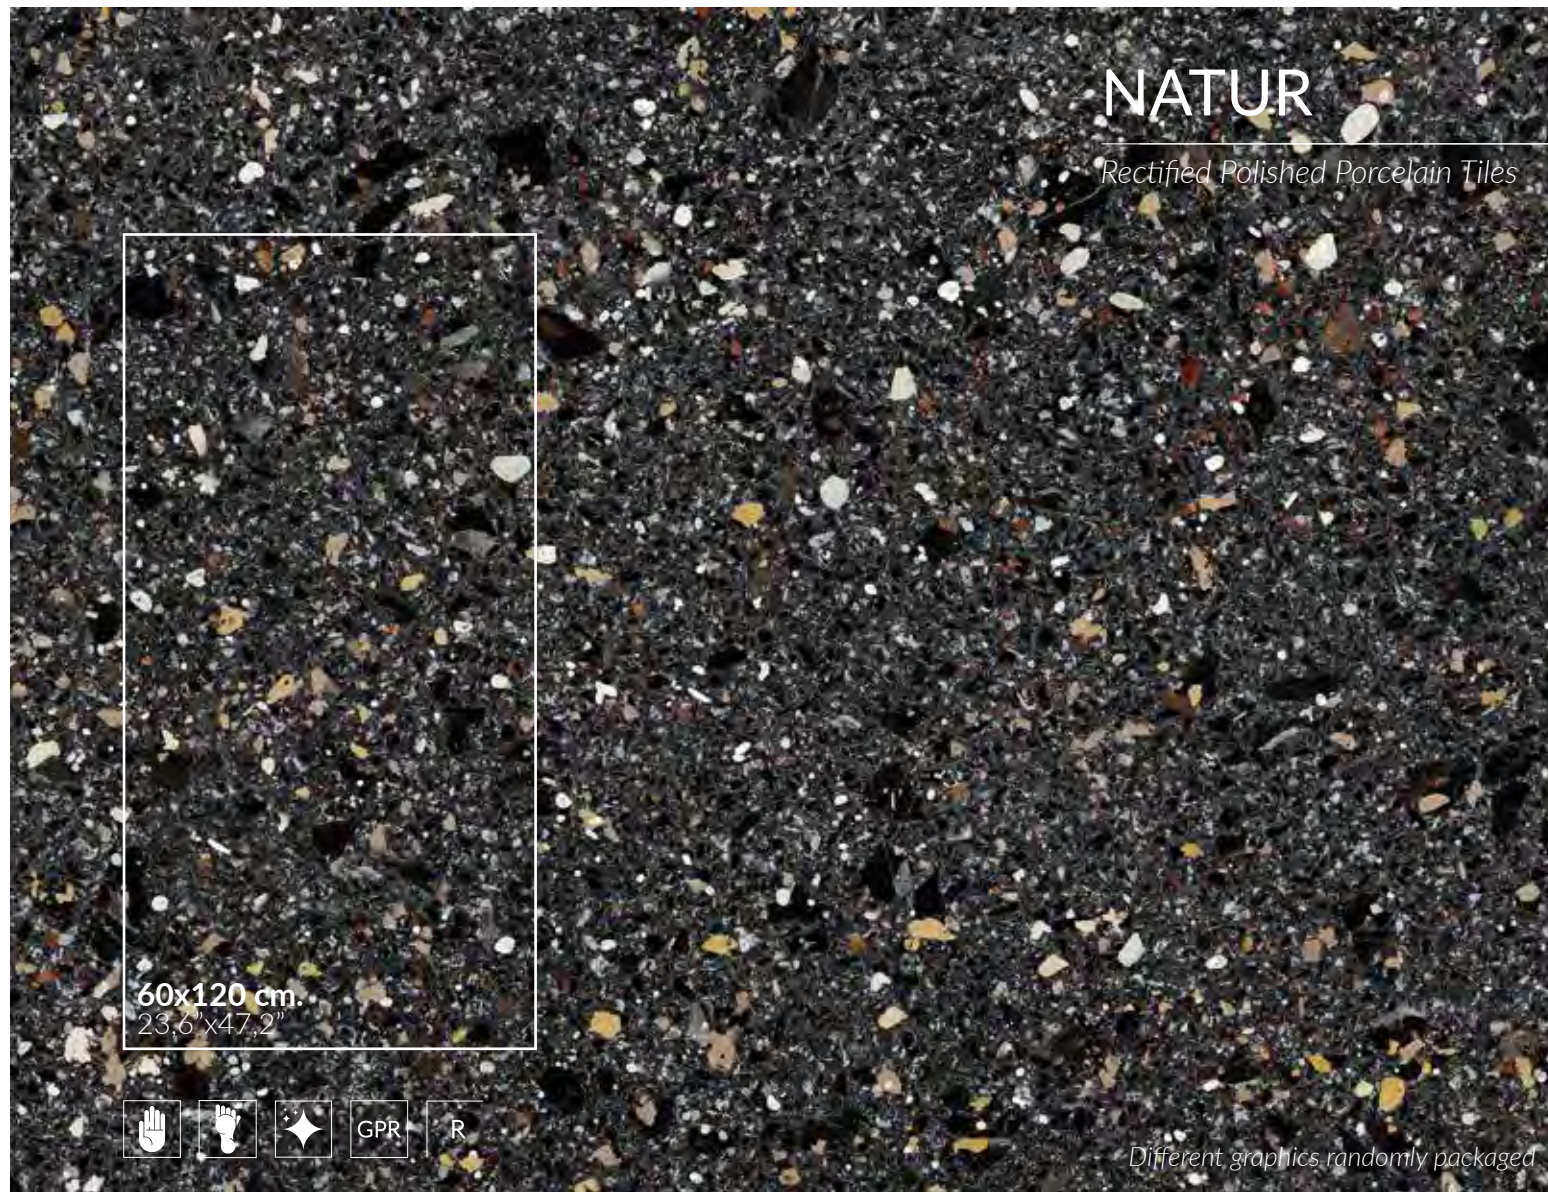

Special Pieces

Available Sizes	Pz/bx	Sqm/bx	Kg/bx	Bx/Pallet	Sqm/Pallet	Kg/Pallet	Thickness
60x120 cm_23,6"x47,2"	2pz	1,44	37,05	32bx	46,08	1.185	RT
Net 30x30 cm_11,8"x11,8"	11pz	1,00	23,12	42bx	42,00	990	RT
5x60 cm_2"x23,6"	24pz	0,72	18,21	64bx	46,08	1.160	RT