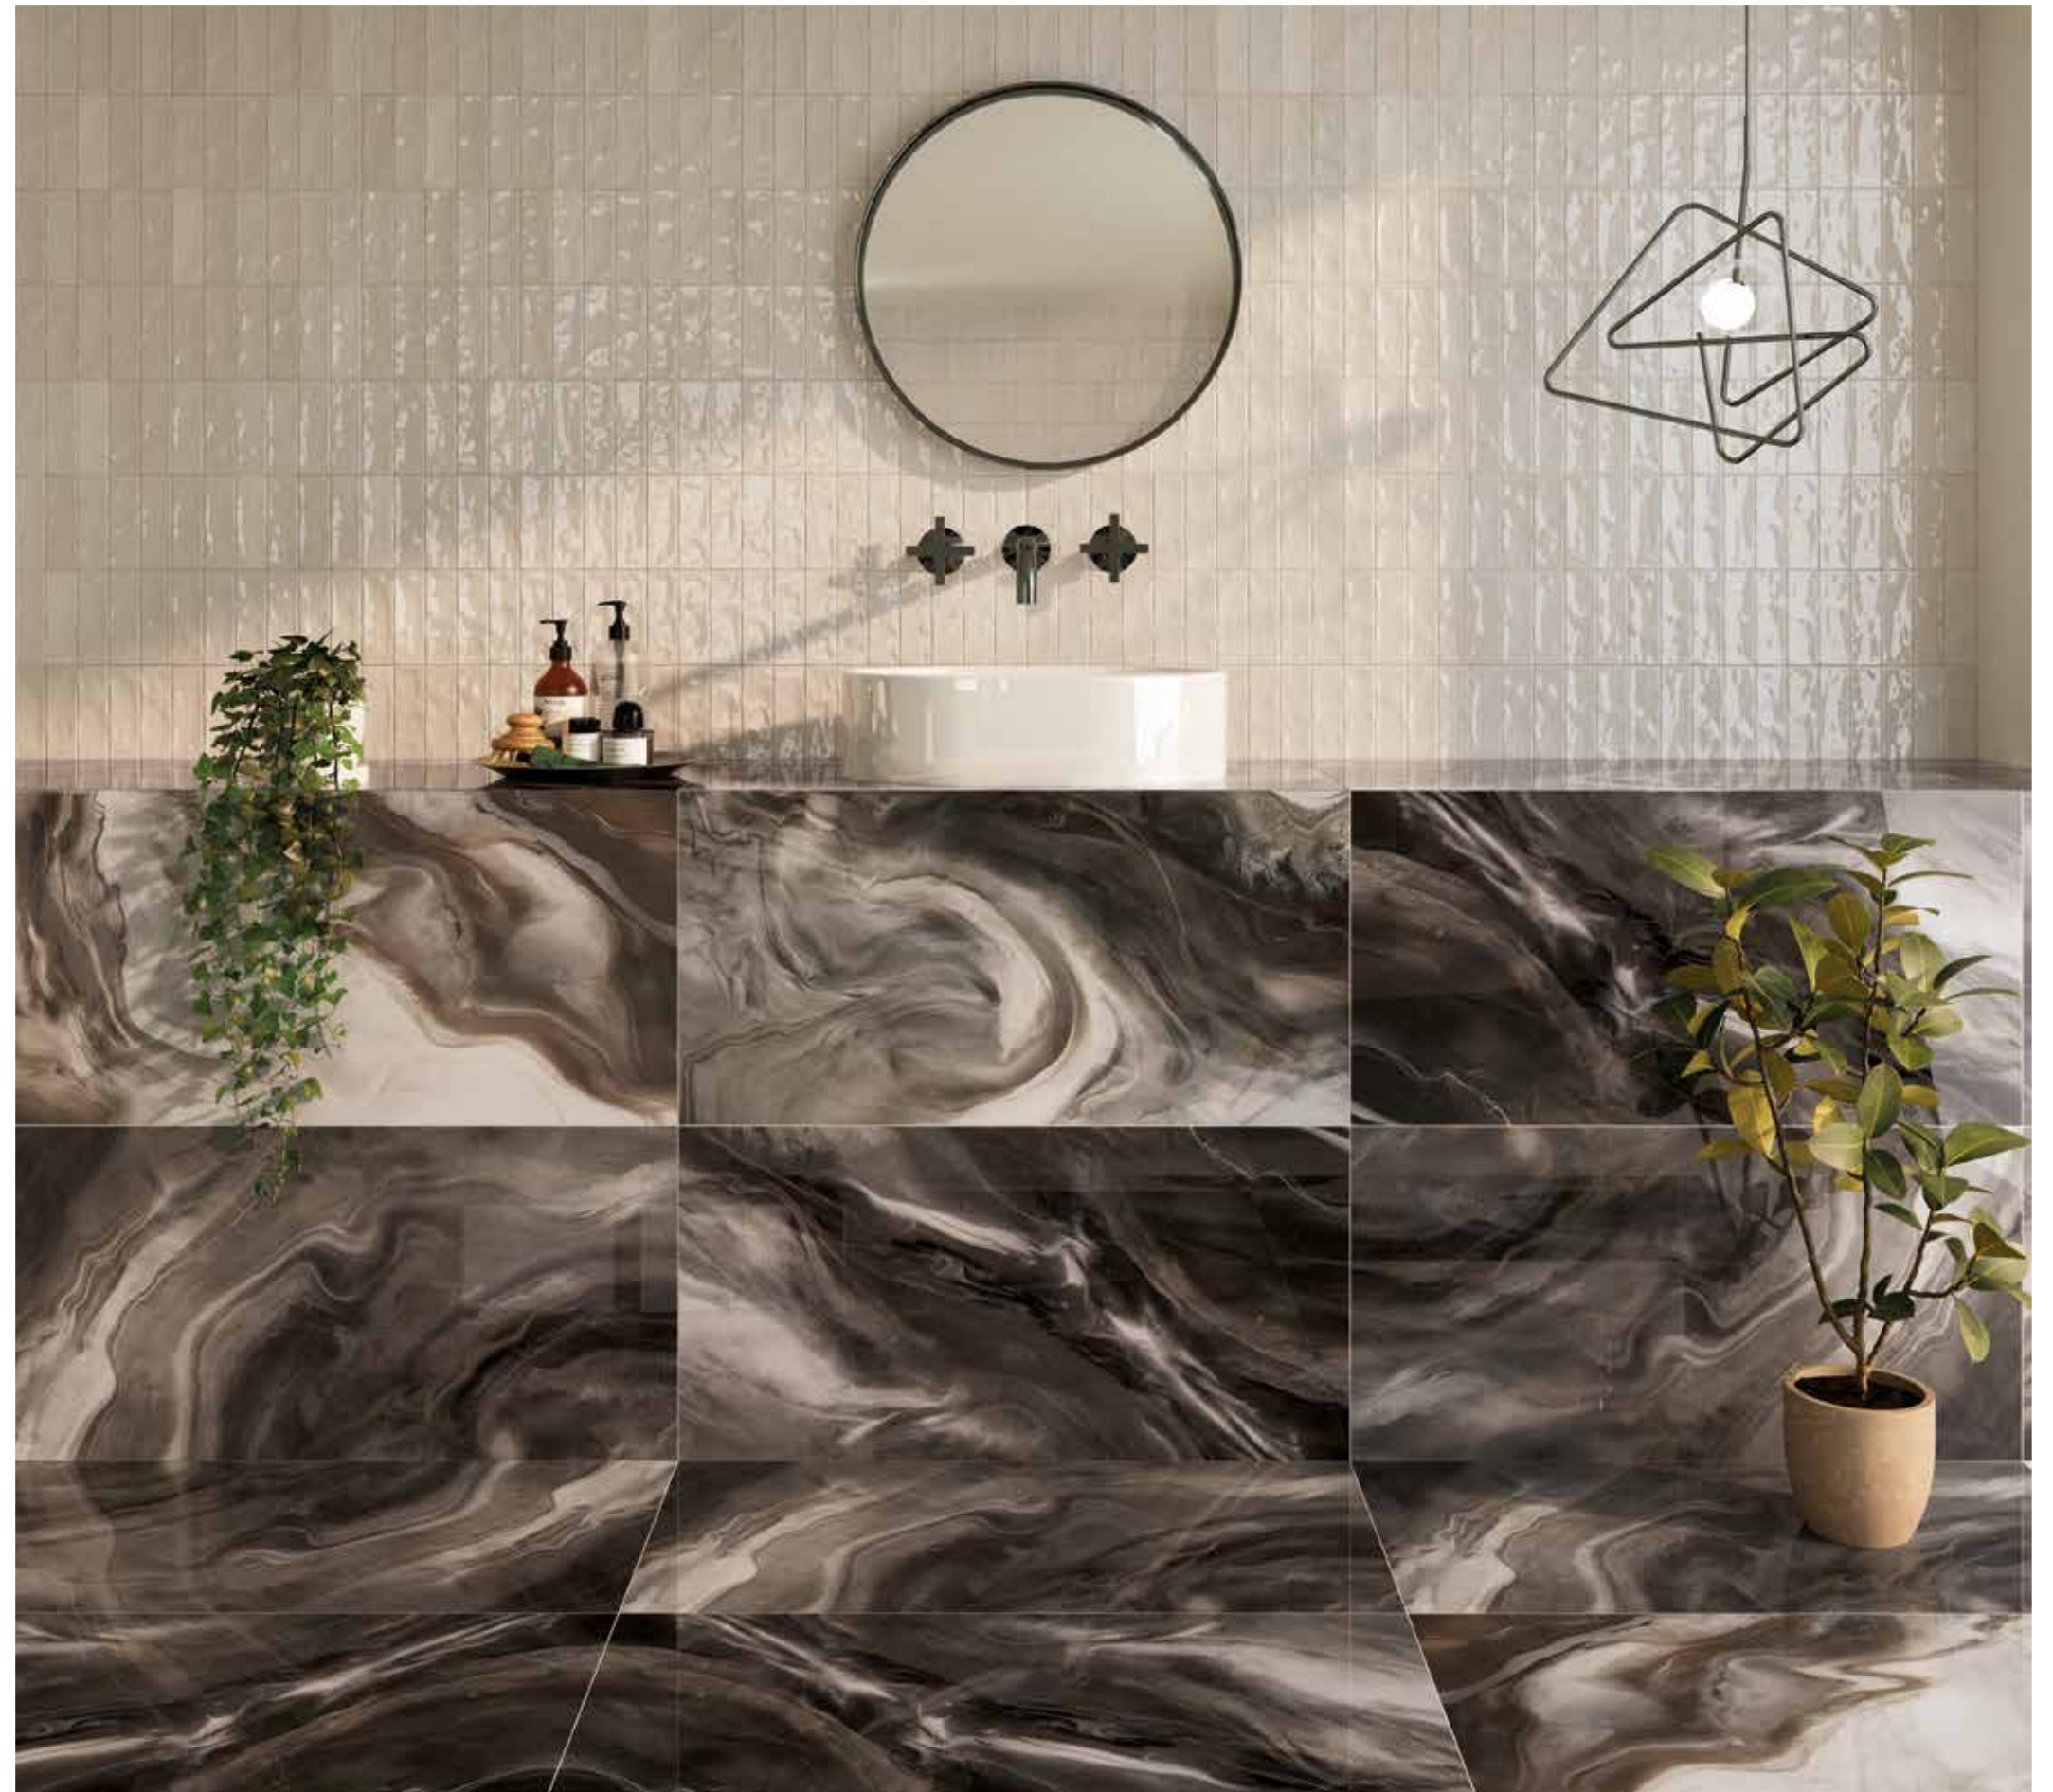

Watercolor White 60x120cm_23,6"x47,2", Watercolor White Net 5x5 30x30cm_11,8"x11,8" & Montblanc Miel 20x120cm_7,9"x47,2"

WATERCOLOR

Rectified Polished Porcelain Tiles

Watercolor Marine & Watercolor White 60x120cm_23,6"x47,2"