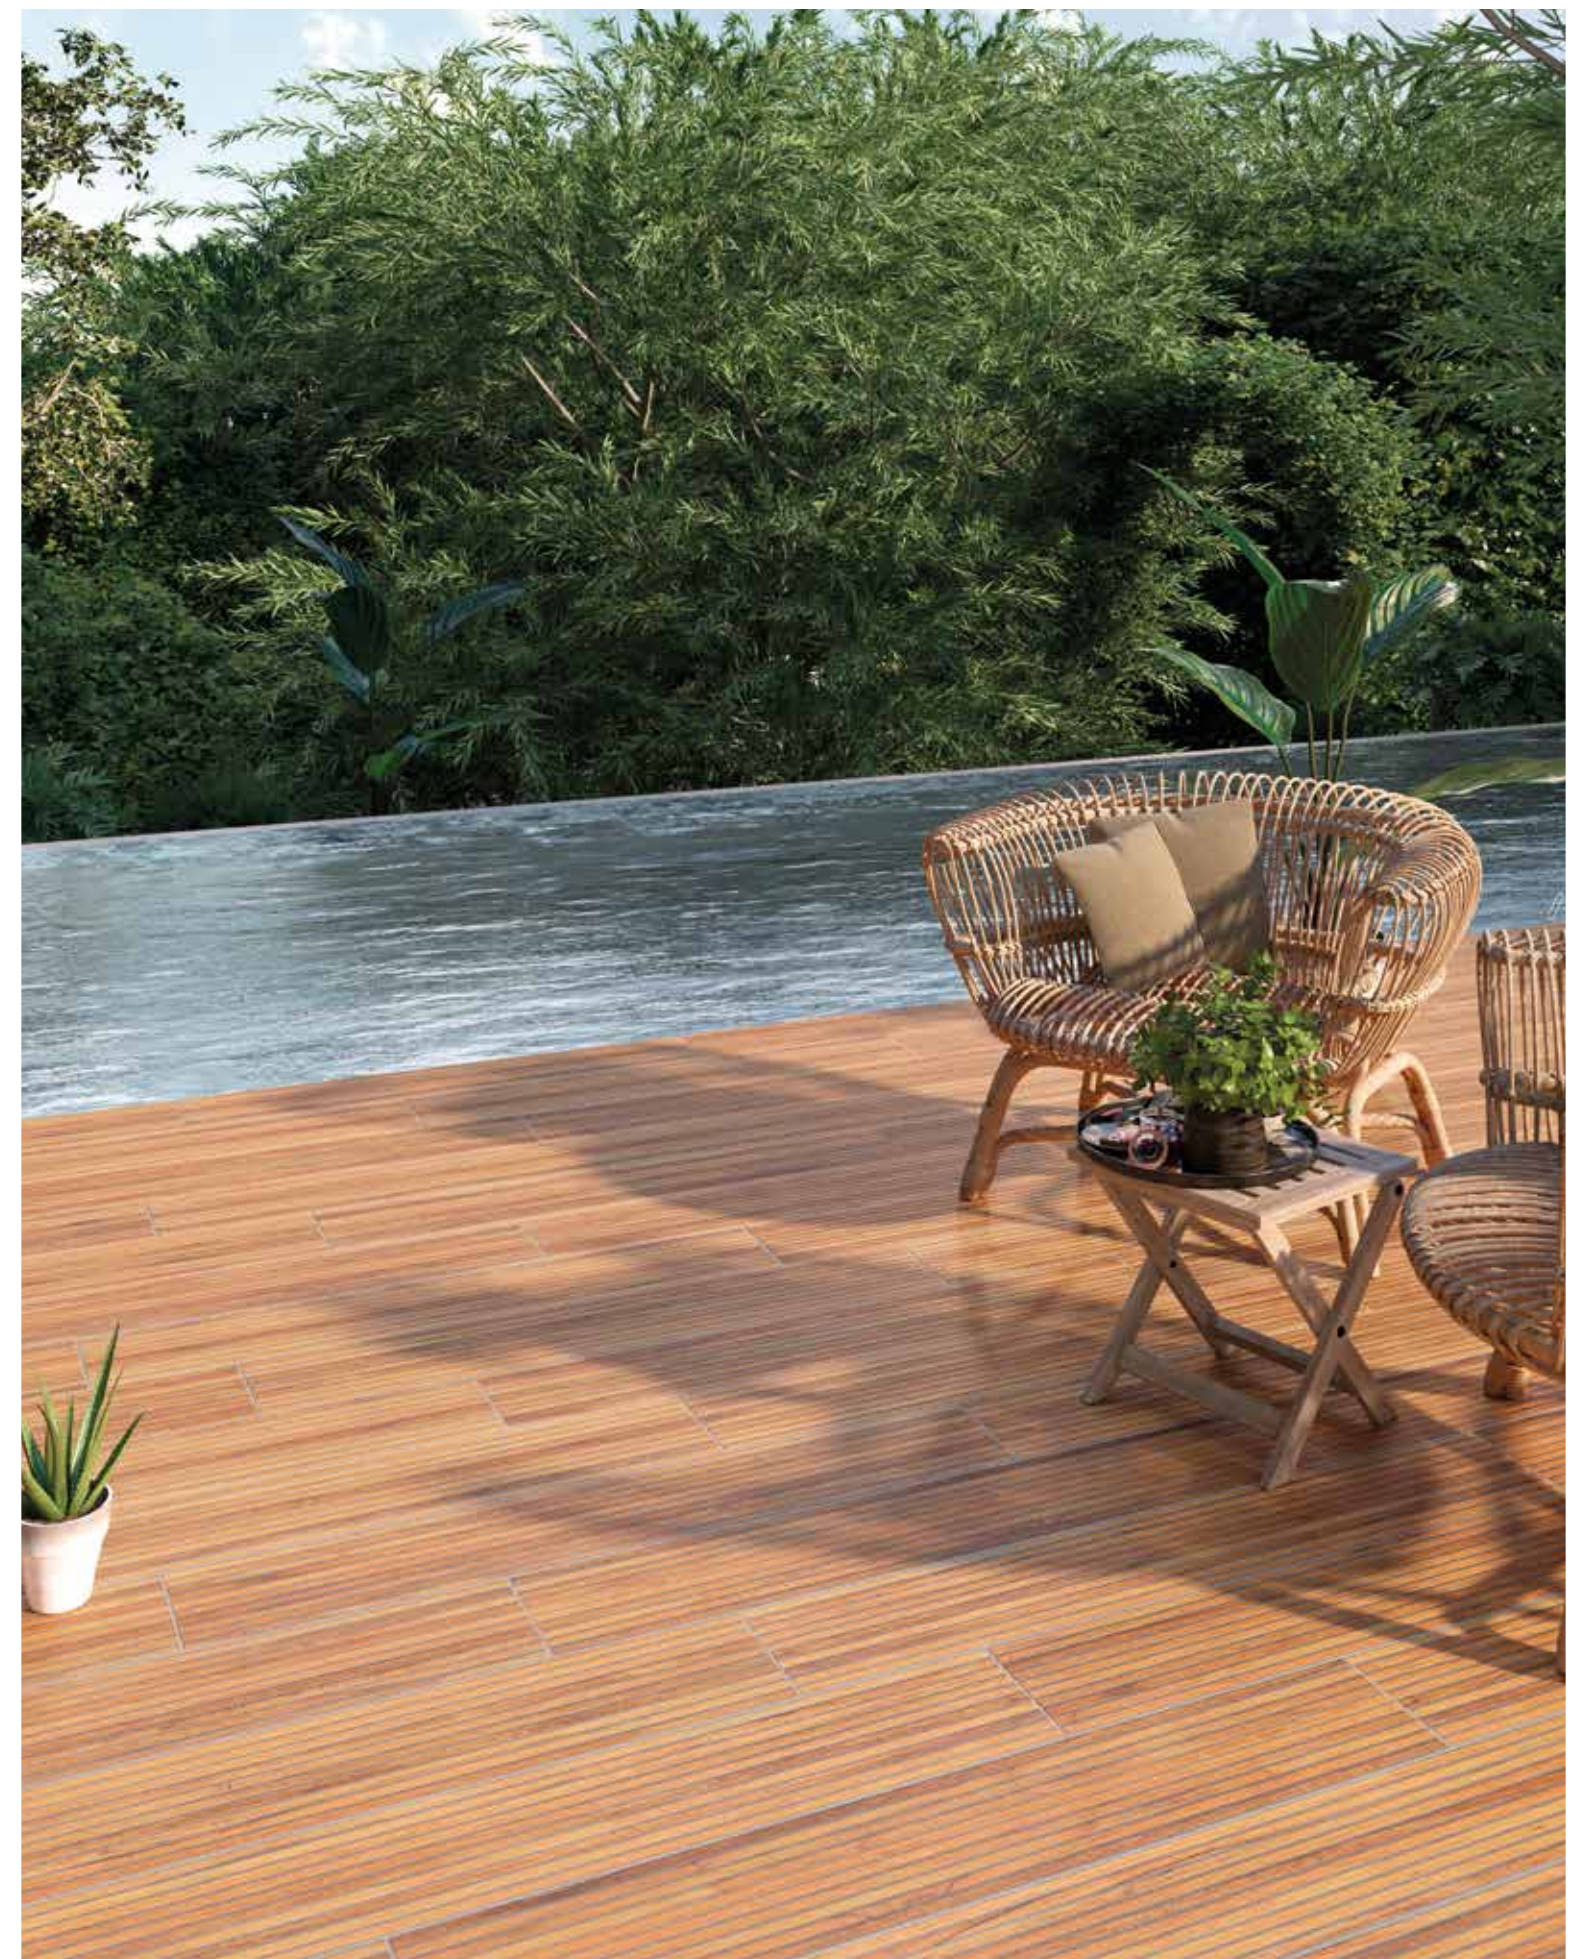

Available Sizes	Pz/bx	Sqm/bx	Kg/bx	Bx/Pallet	Sqm/Pallet	Kg/Pallet	Thickness
15x90 cm._5,9"x35,4"	8pz	1,08	24,80	60bx	64,80	1.488	RT

Ipe Out Nature 15x90cm._5,9"x35,4"