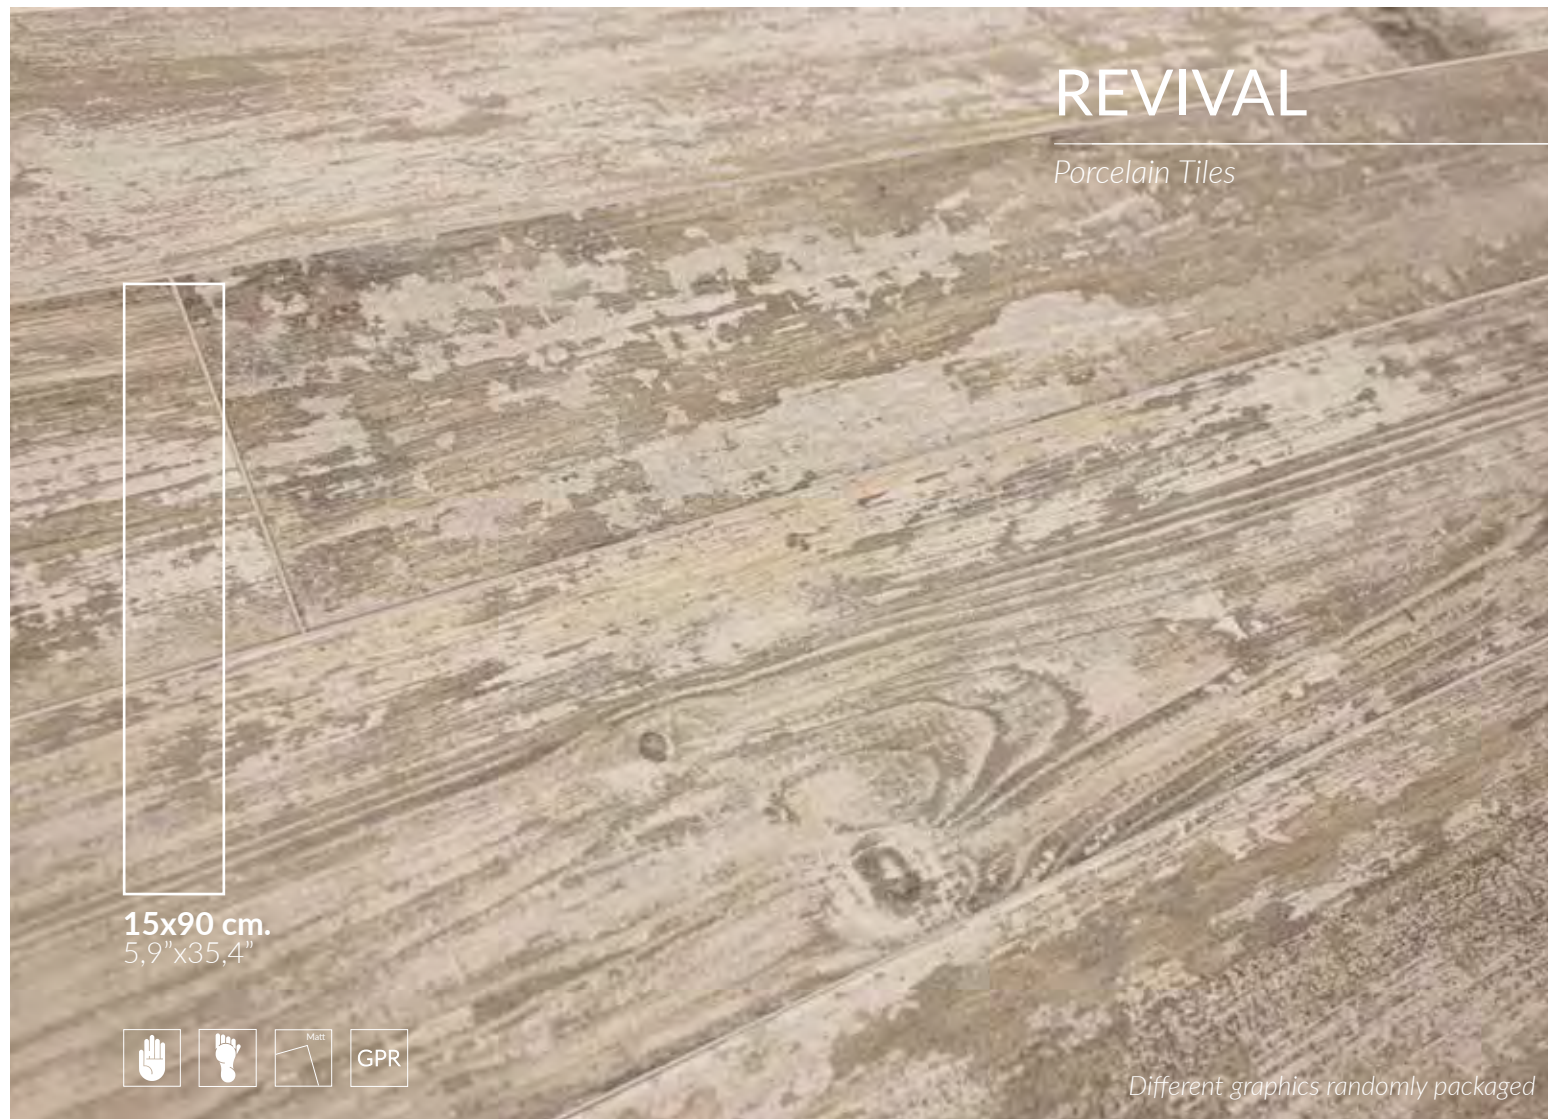

Available Sizes	Pz/bx	Sqm/bx	Kg/bx	Bx/Pallet	Sqm/Pallet	Kg/Pallet	Thickness
15x90 cm._5,9"x35,4"	8pz	1,08	24,80	60bx	64,80	1.488	RT