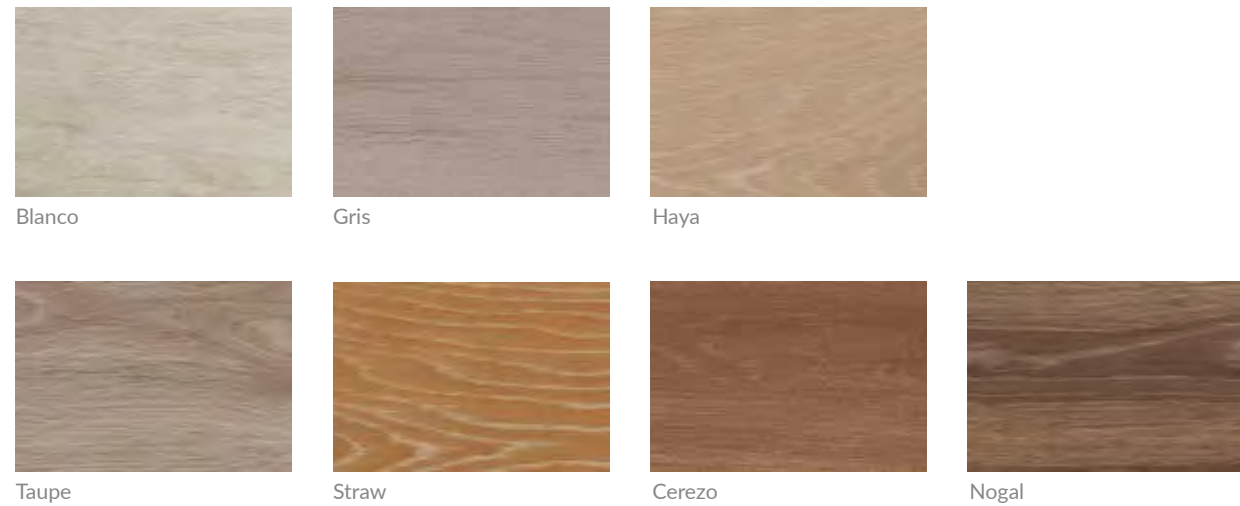

ORINOCO

Rectified Porcelain Tiles

20x120 cm.
7,9"x47,2"

15x90 cm.
5,9"x35,4"

10x60 cm.
3,9"x23,6"

8x44,2 cm.
3,1"x17,4"

8x40 cm.
3,1"x15,7"

8x33 cm.
3,1"x13"

Different graphics randomly packaged

Also Available in 30x120 cm. 20mm Thickness

Available Sizes	Pz/bx	Sqm/bx	Kg/bx	Bx/Pallet	Sqm/Pallet	Kg/Pallet	Thickness
8x33 cm_3,1"x13"	32pz	0,84	13,95	76bx	63,84	1.060	RT
8x40 cm_3,1"x15,7"	30pz	0,96	17,66	64bx	61,44	1.130	RT
8x44,2 cm_3,1"x17,4"	24pz	0,85	15,48	64bx	54,40	991	RT
10x60 cm_3,9"x23,6"	18pz	1,08	20,00	56bx	60,48	1.232	RT
15x90 cm_5,9"x35,4"	8pz	1,08	24,80	60bx	64,80	1.488	RT
20x120 cm_7,9"x47,2"	6pz	1,44	31,92	30bx	43,20	958	RT
30x120 cm_11,8"x47,2"	2pz	0,74	33,63	30bx	22,20	1.009	20mm