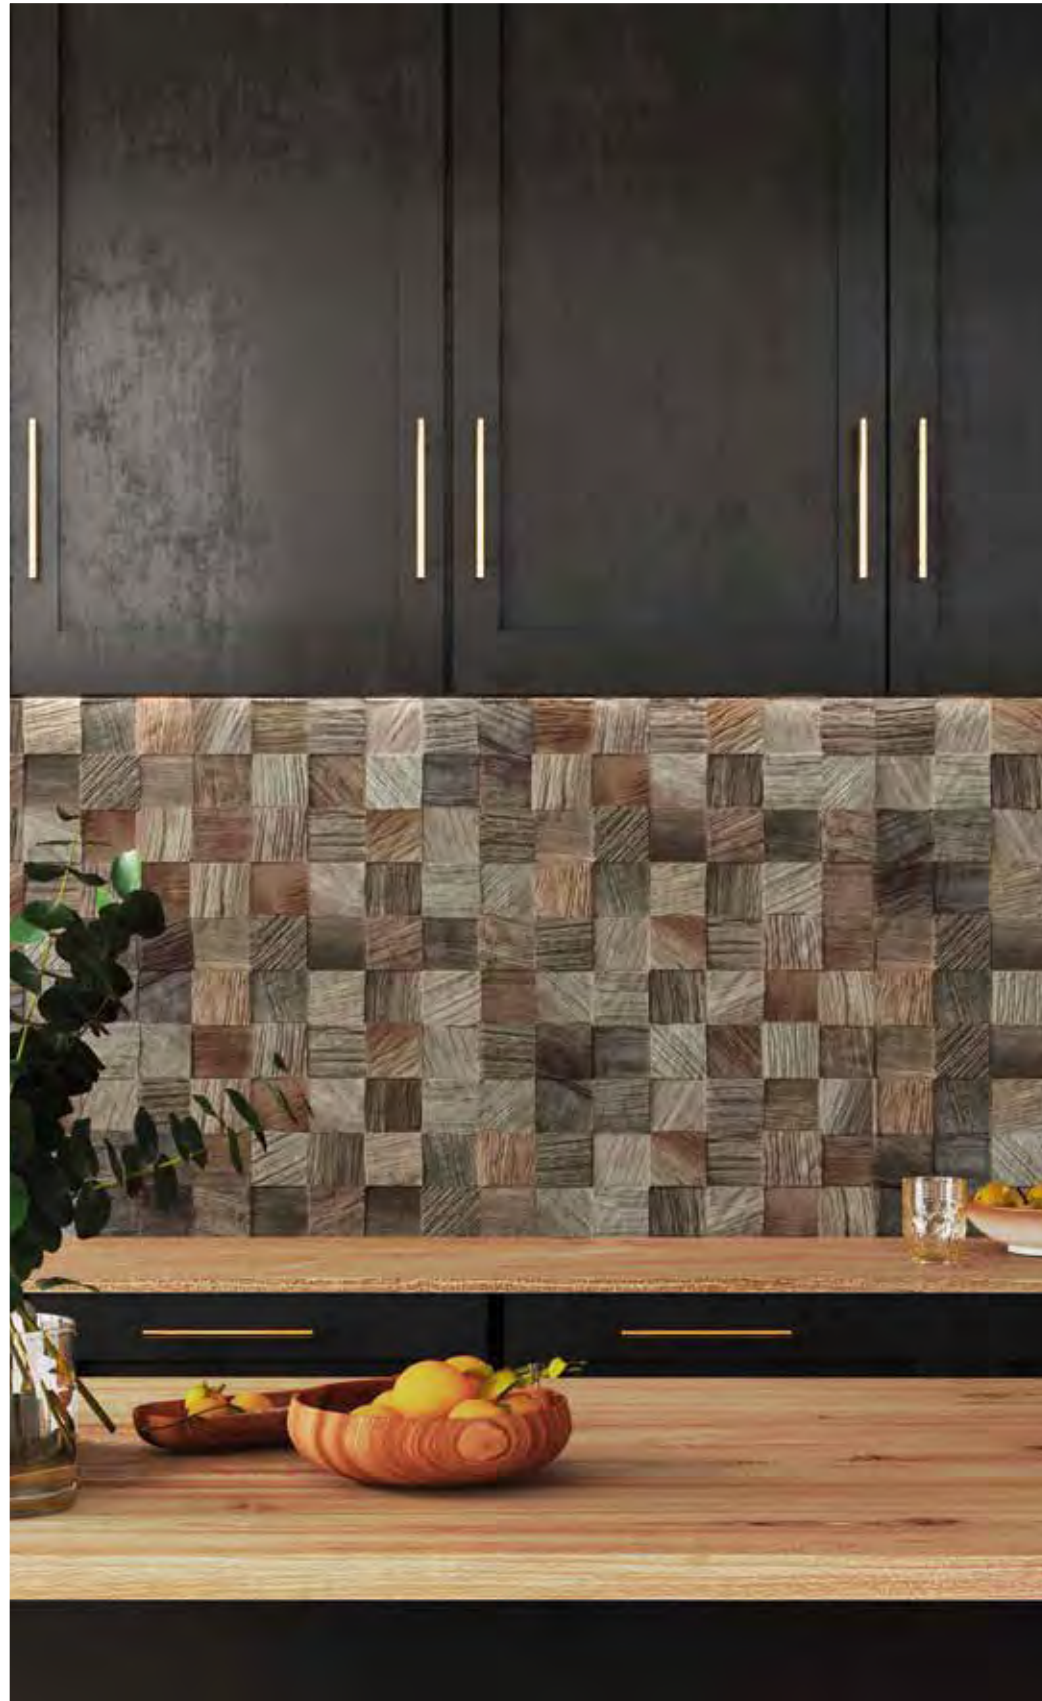

TAISHA

Rectified Porcelain Tiles

└ Taisha Haya 16,3x51,7cm_6,4"x20,4"