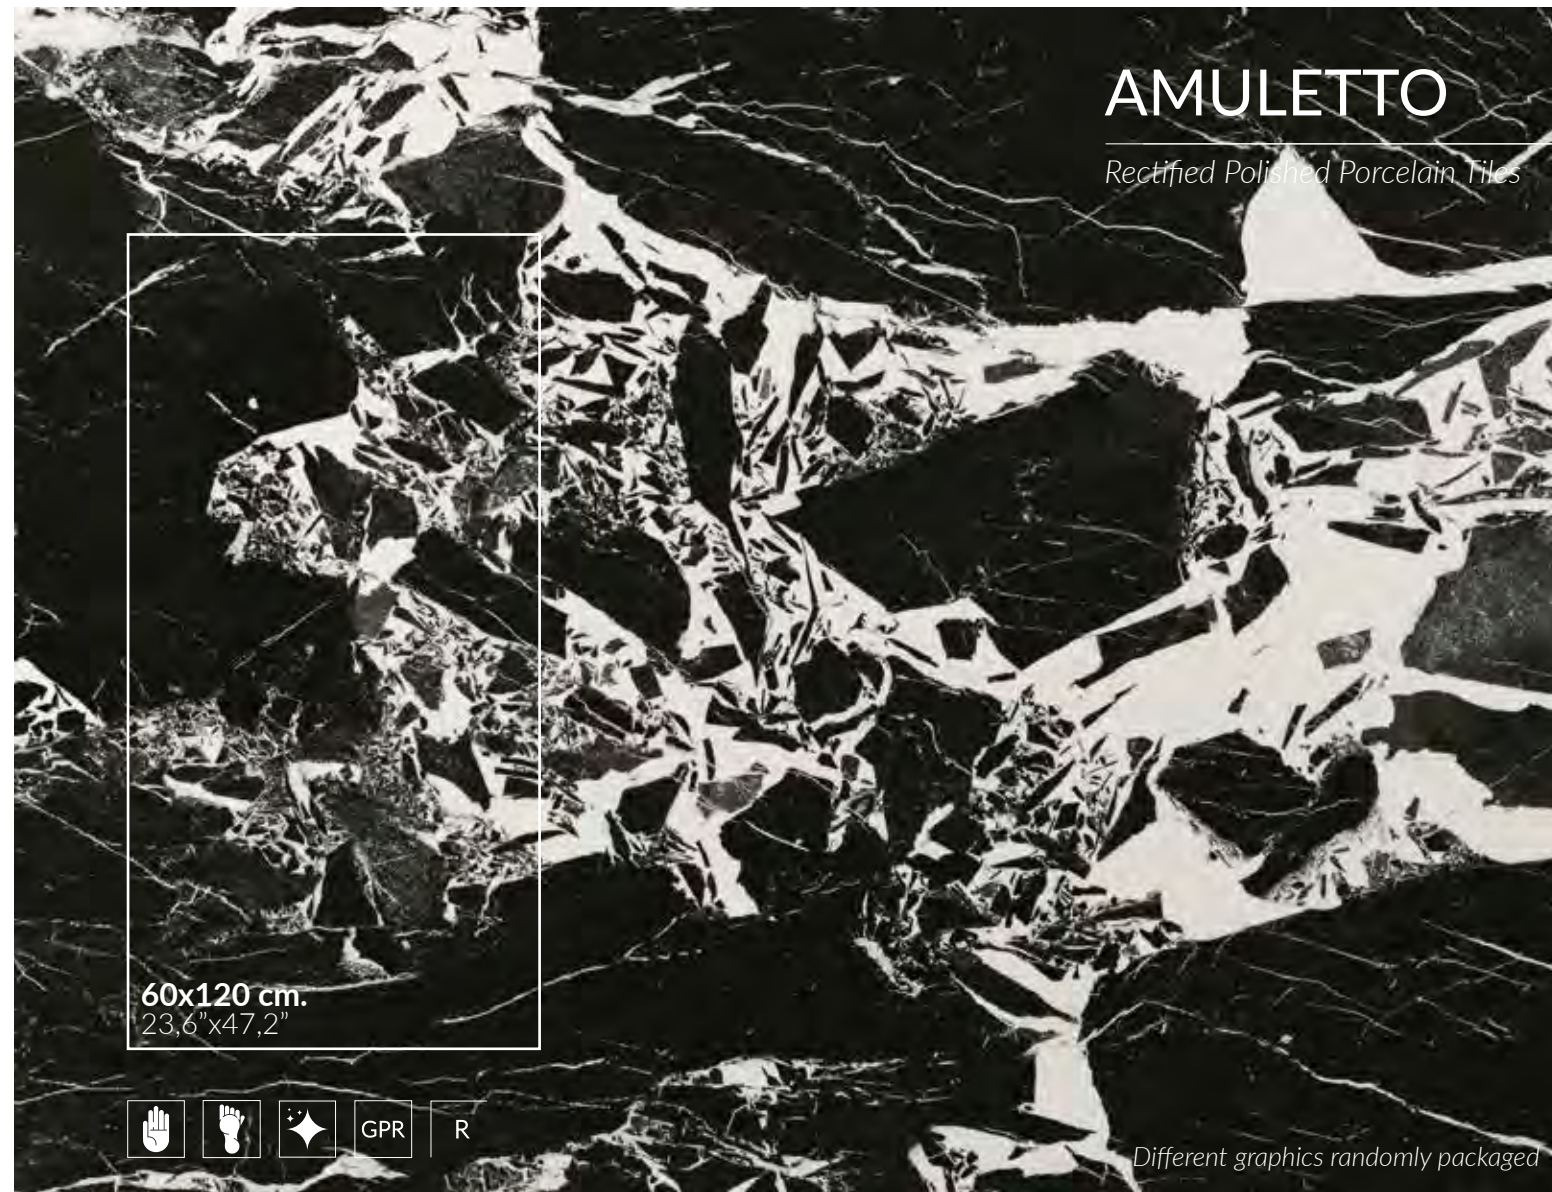

Akron Taupe 120x120cm_47,2"x47,2" & Akron Taupe & White 60x120cm_23,6"x47,2"

AKRON

Rectified Polished Porcelain Tiles

└ Akron White & Grey 120x120cm_47,2"x47,2"

└ Akron Marfil 120x120cm_47,2"x47,2"

Special Pieces