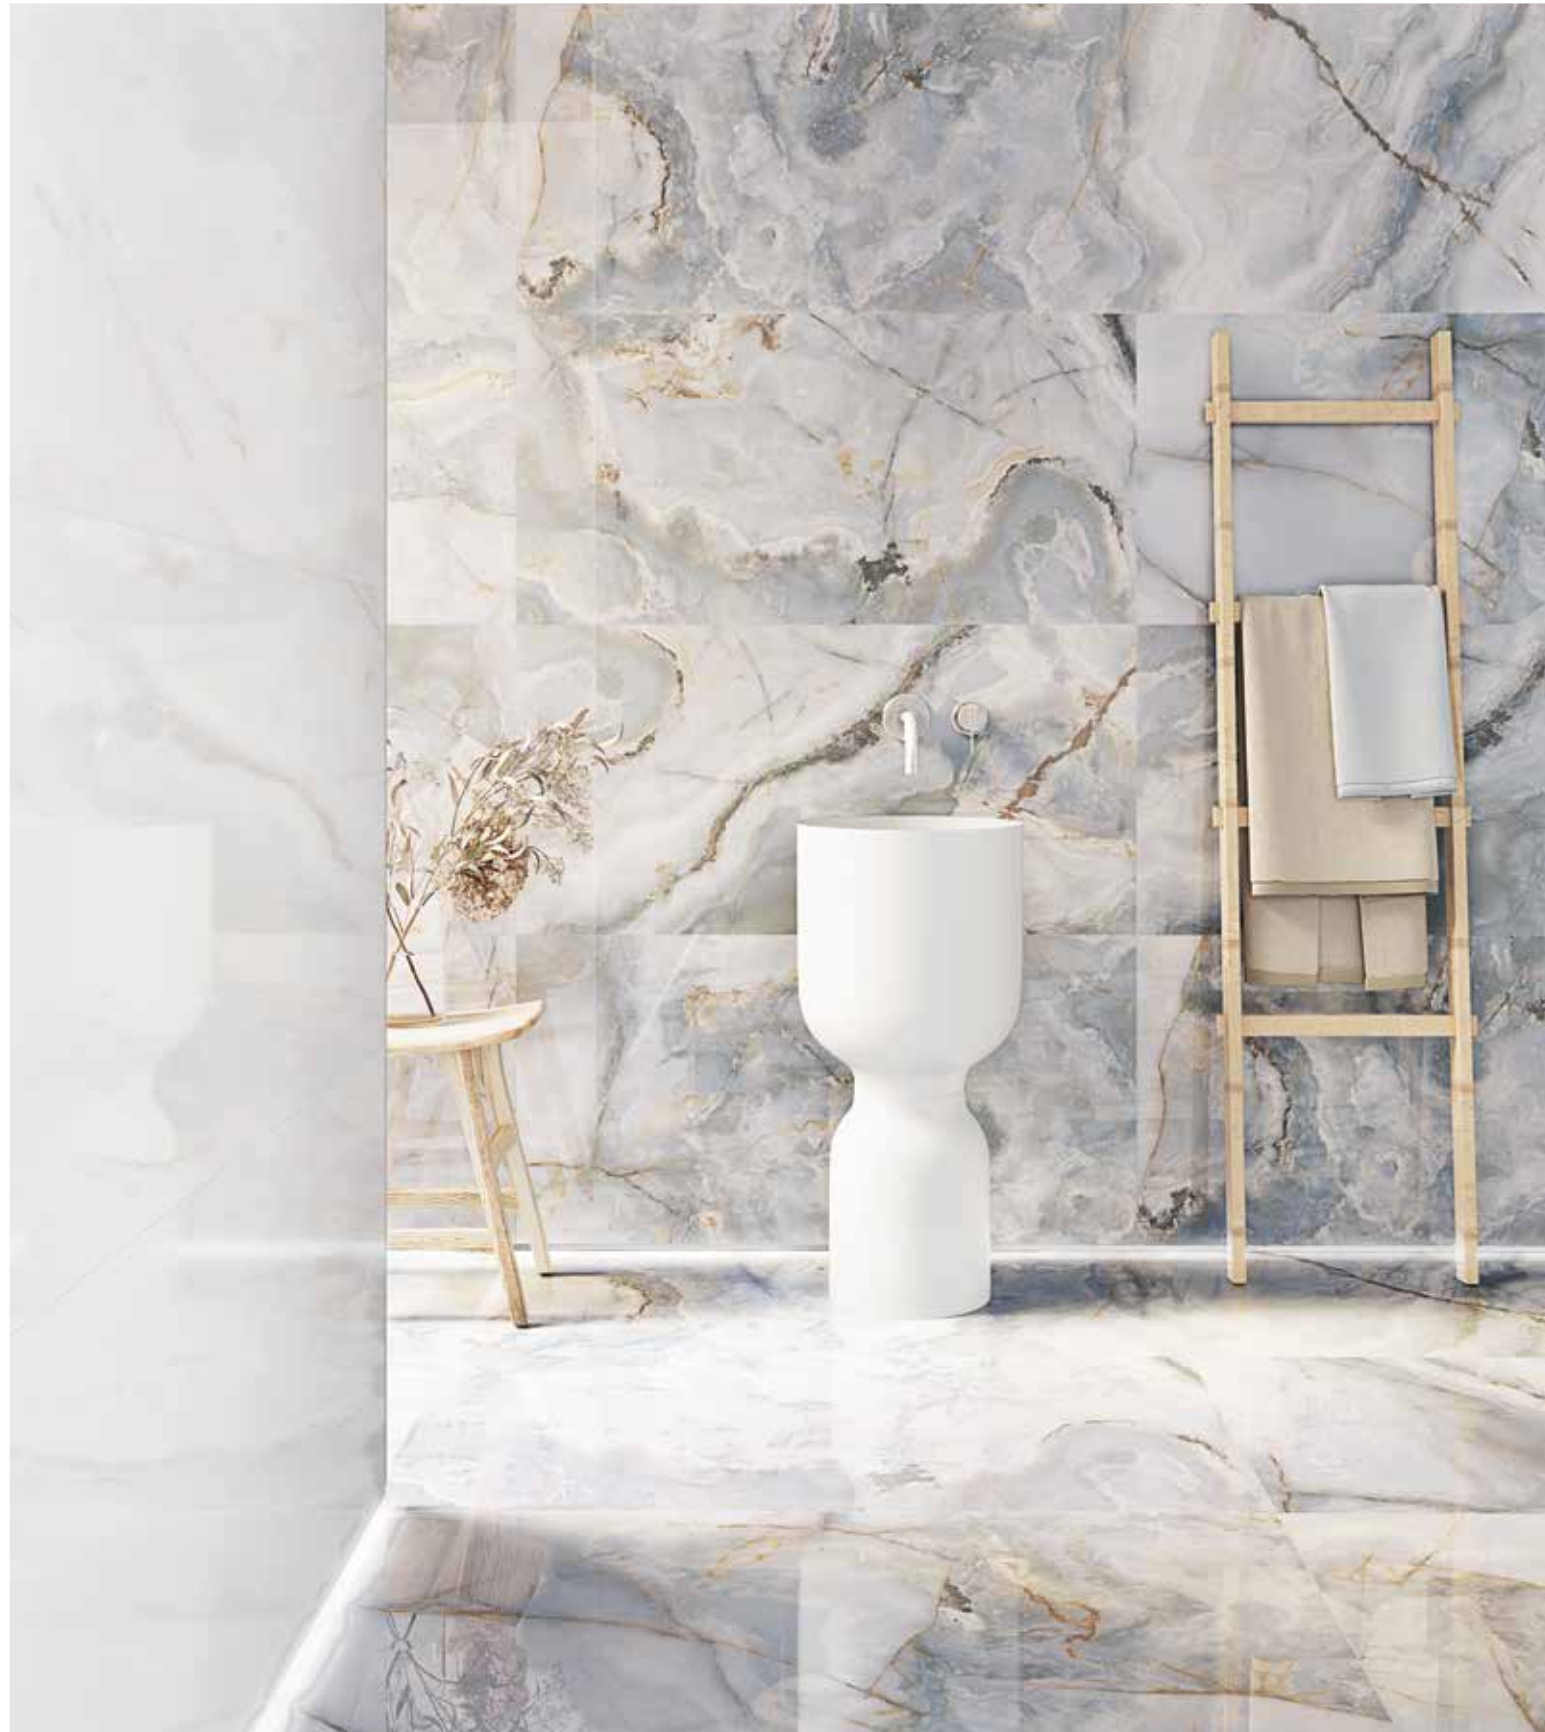

Eunoia Grey 60x120cm_23,6"x47,2"

EUNOIA

Rectified Polished Porcelain Tiles

Eunoia Blue & Cala Light 60x120cm_23,6"x47,2"

Eunoia Pink 60x120cm_23,6"x47,2"

Eunoia Beige 120x120cm_47,2"x47,2"

EUNOIA

Rectified Polished Porcelain Tiles