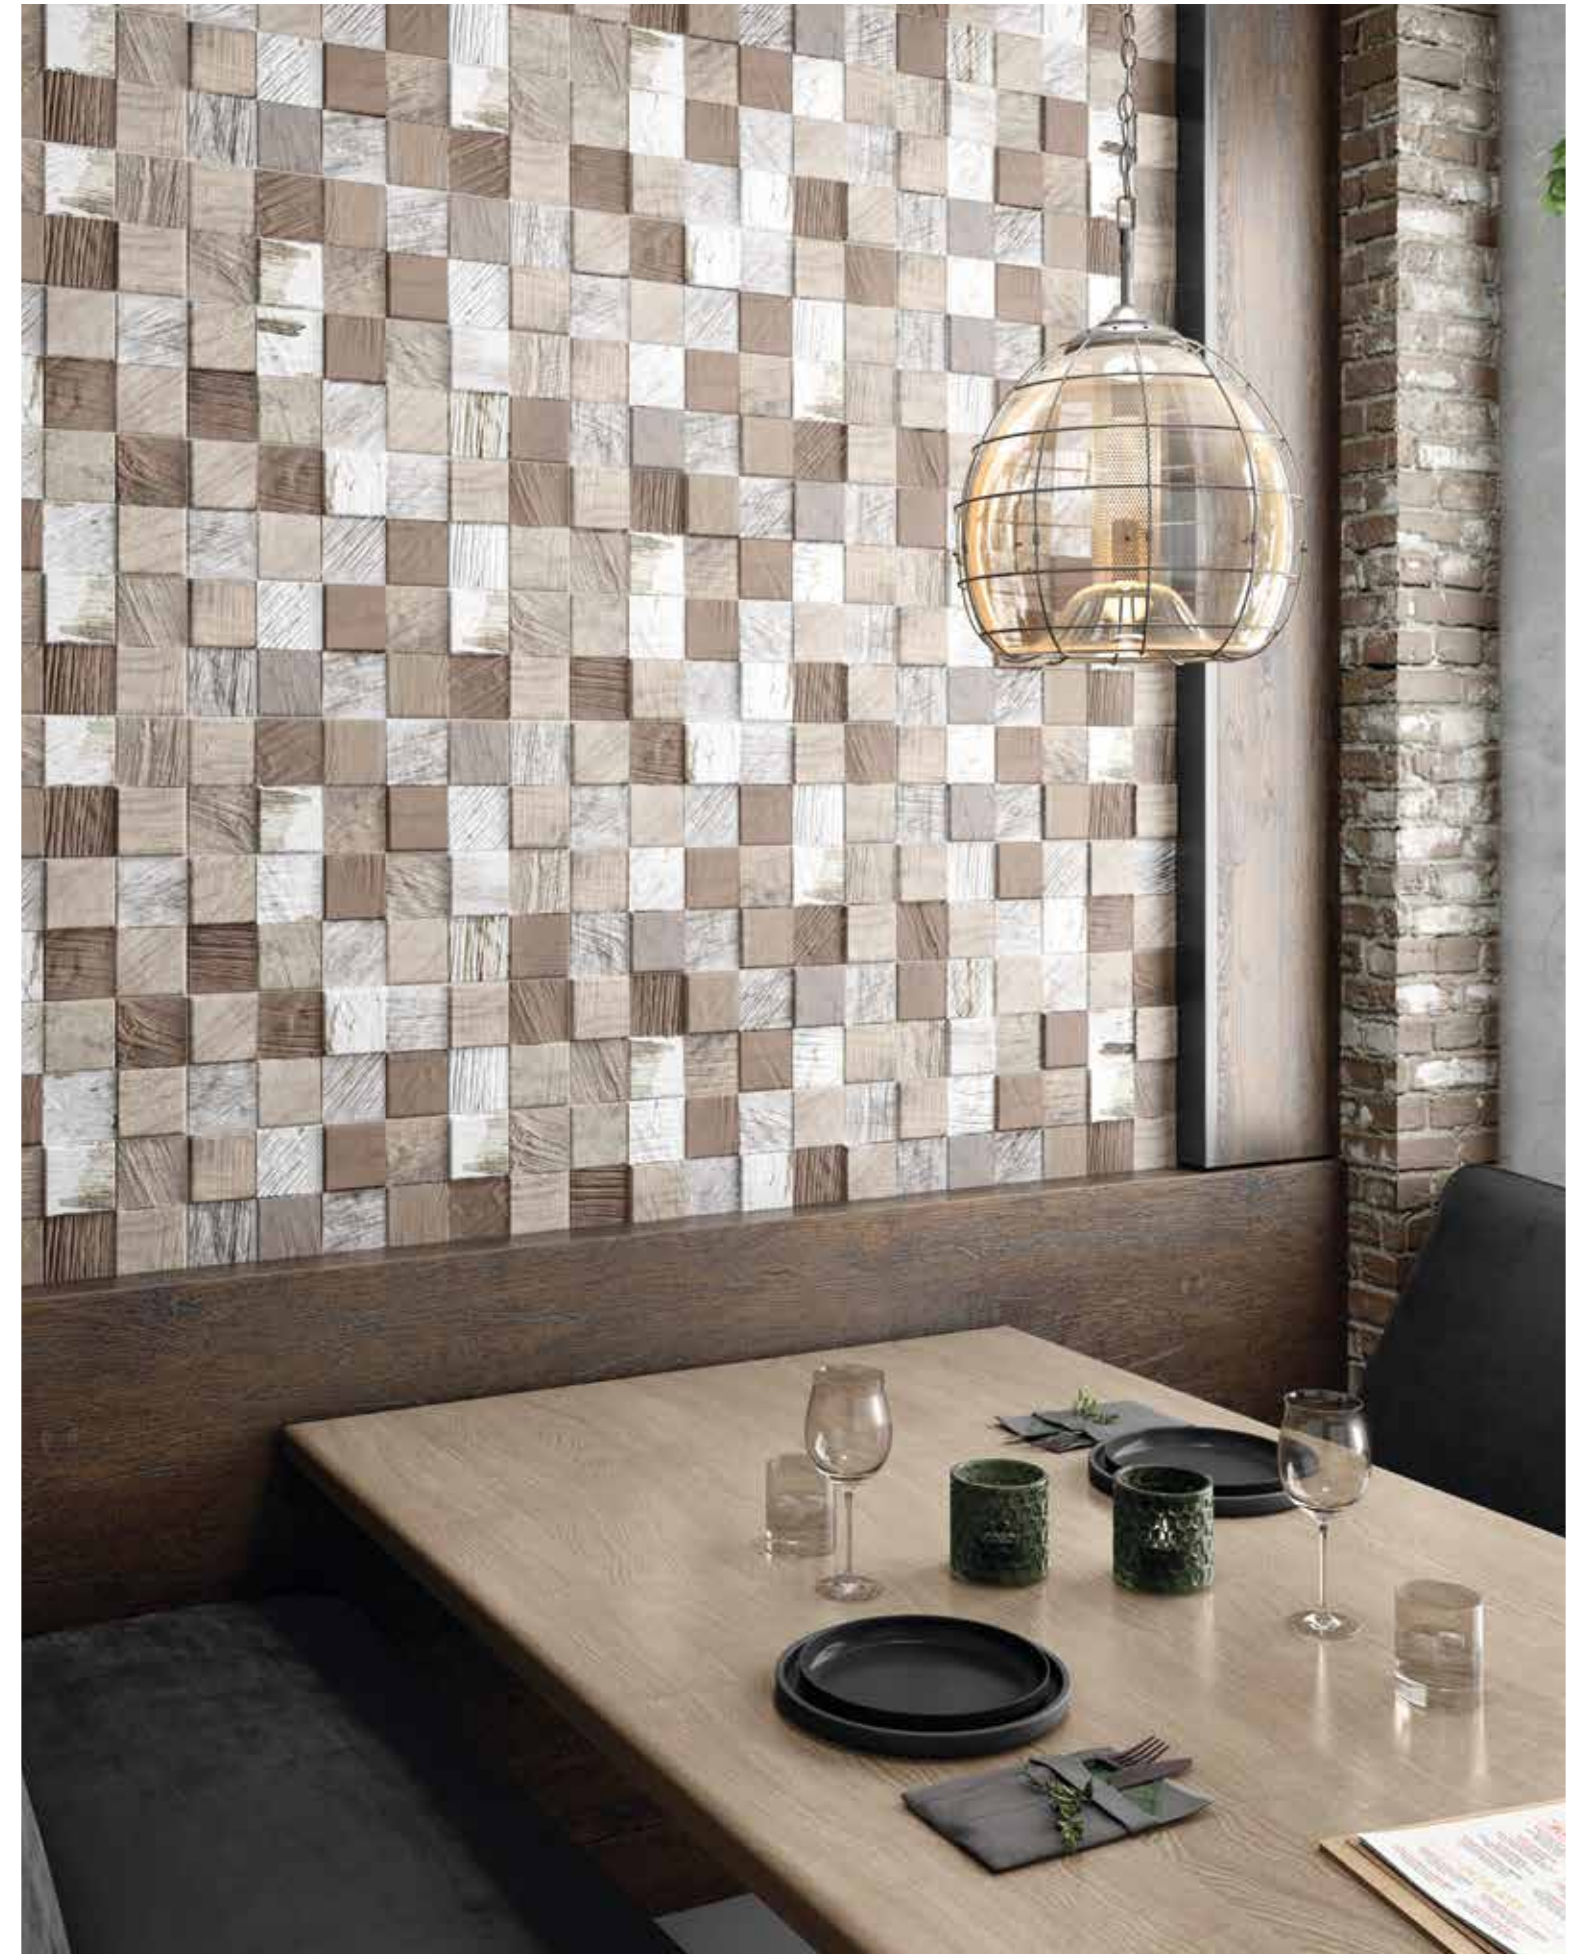

Different graphics randomly packaged

16,3x51,7cm.
6,4"x20,4"

Camel

Mix

Haya

Couleur

Cenere

Roble