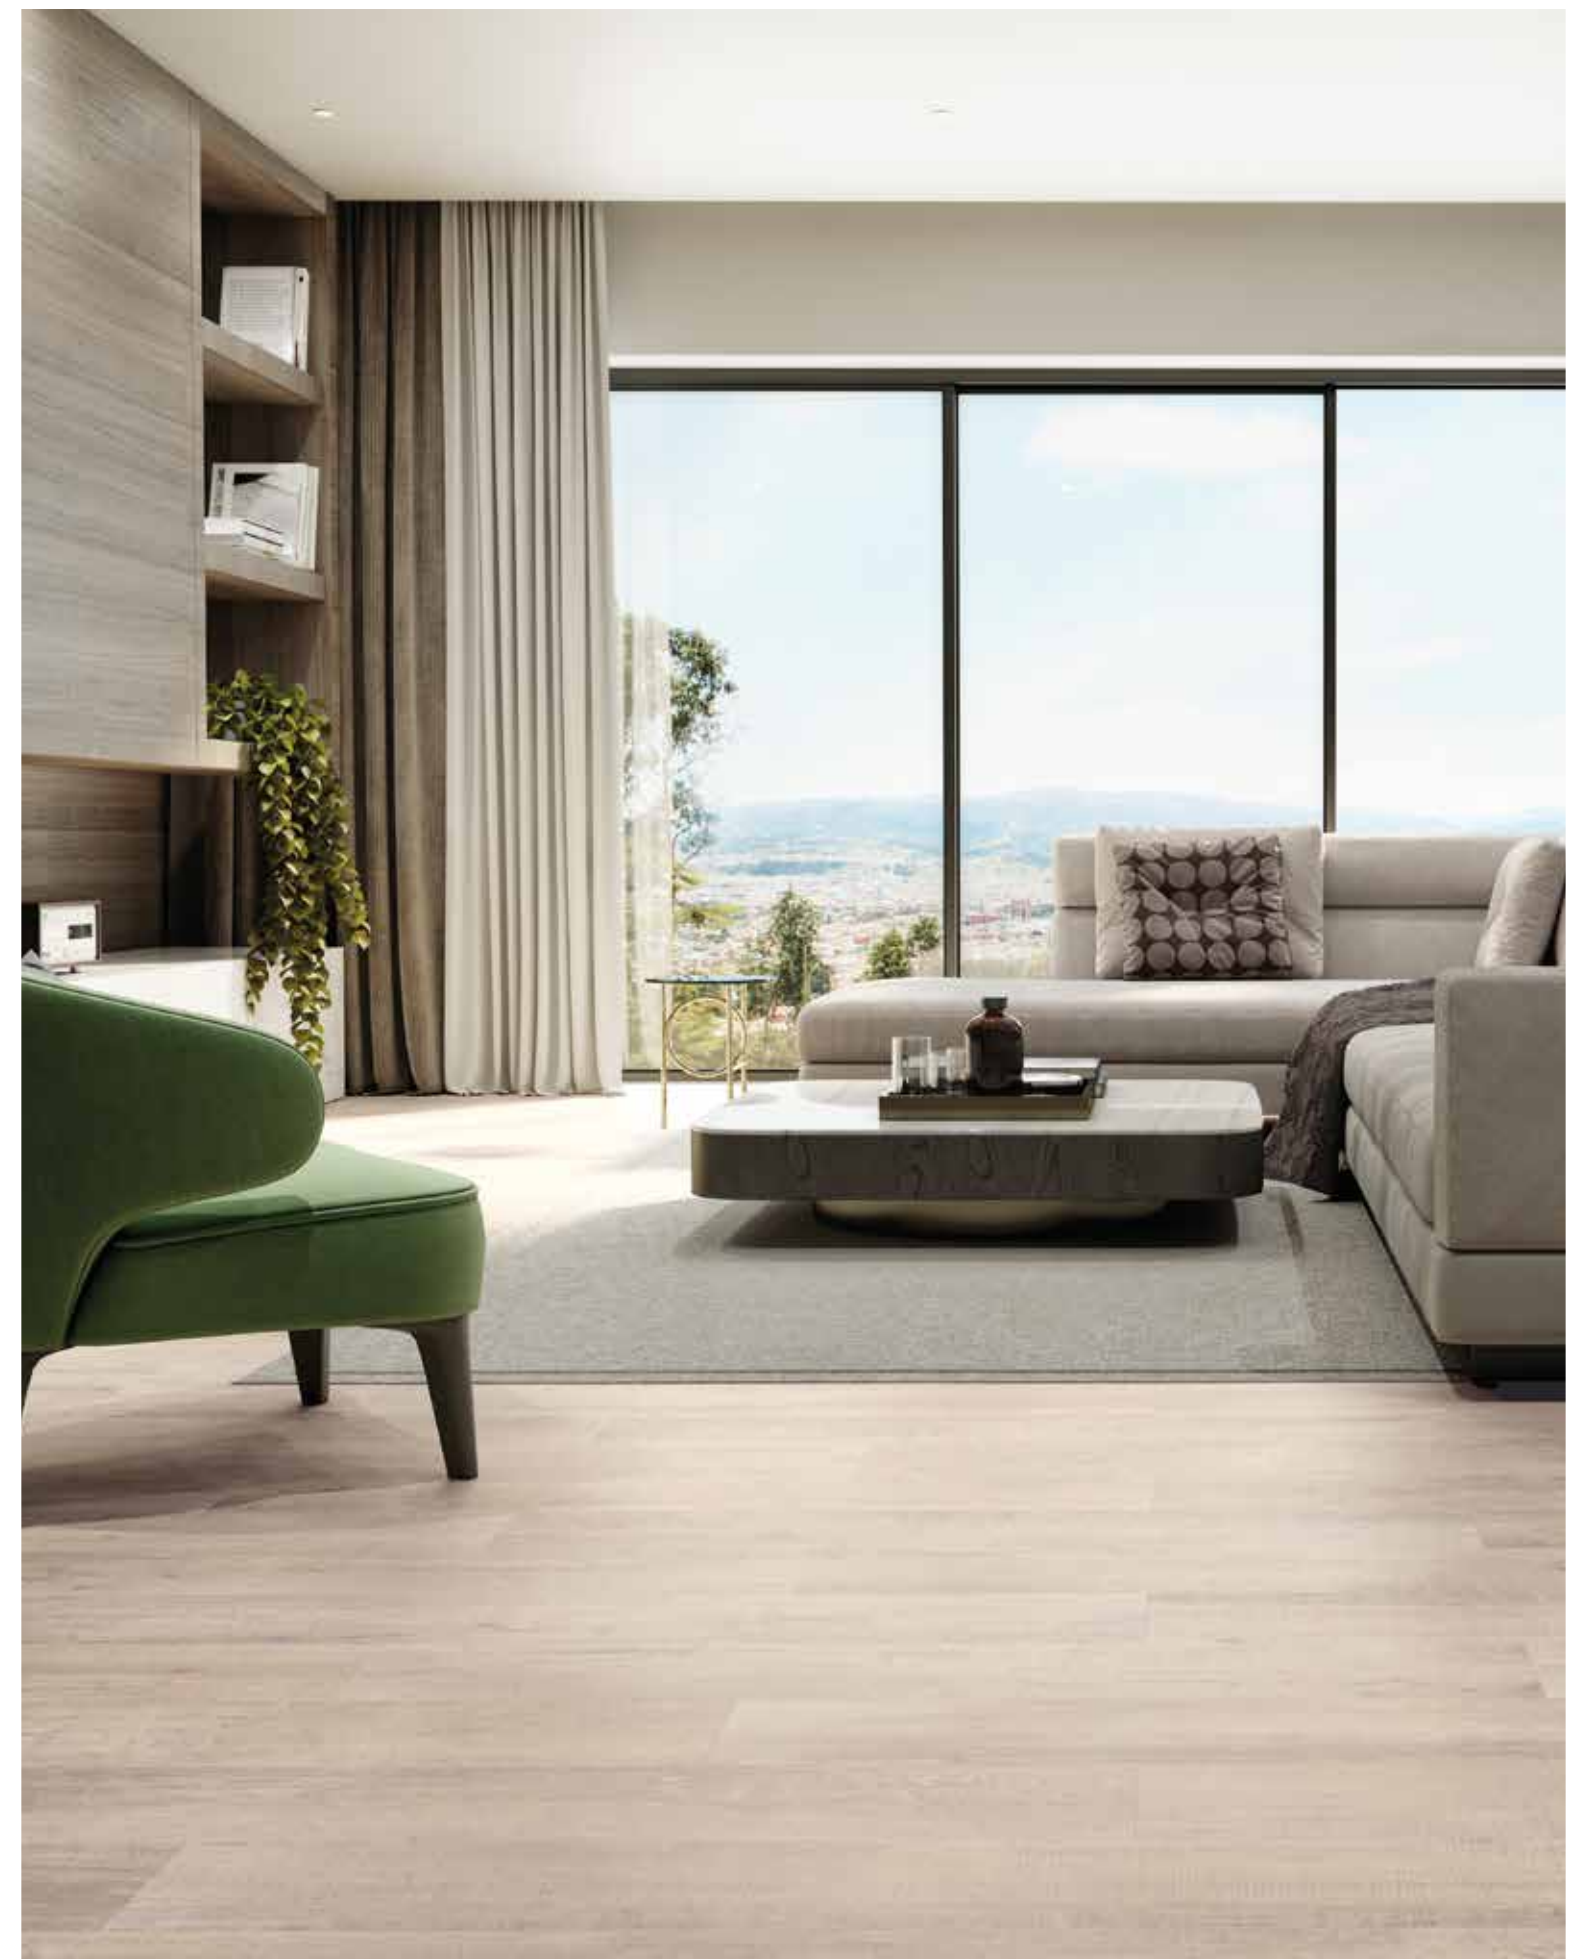

Norway Nature 20x120cm_7,9"x47,2"