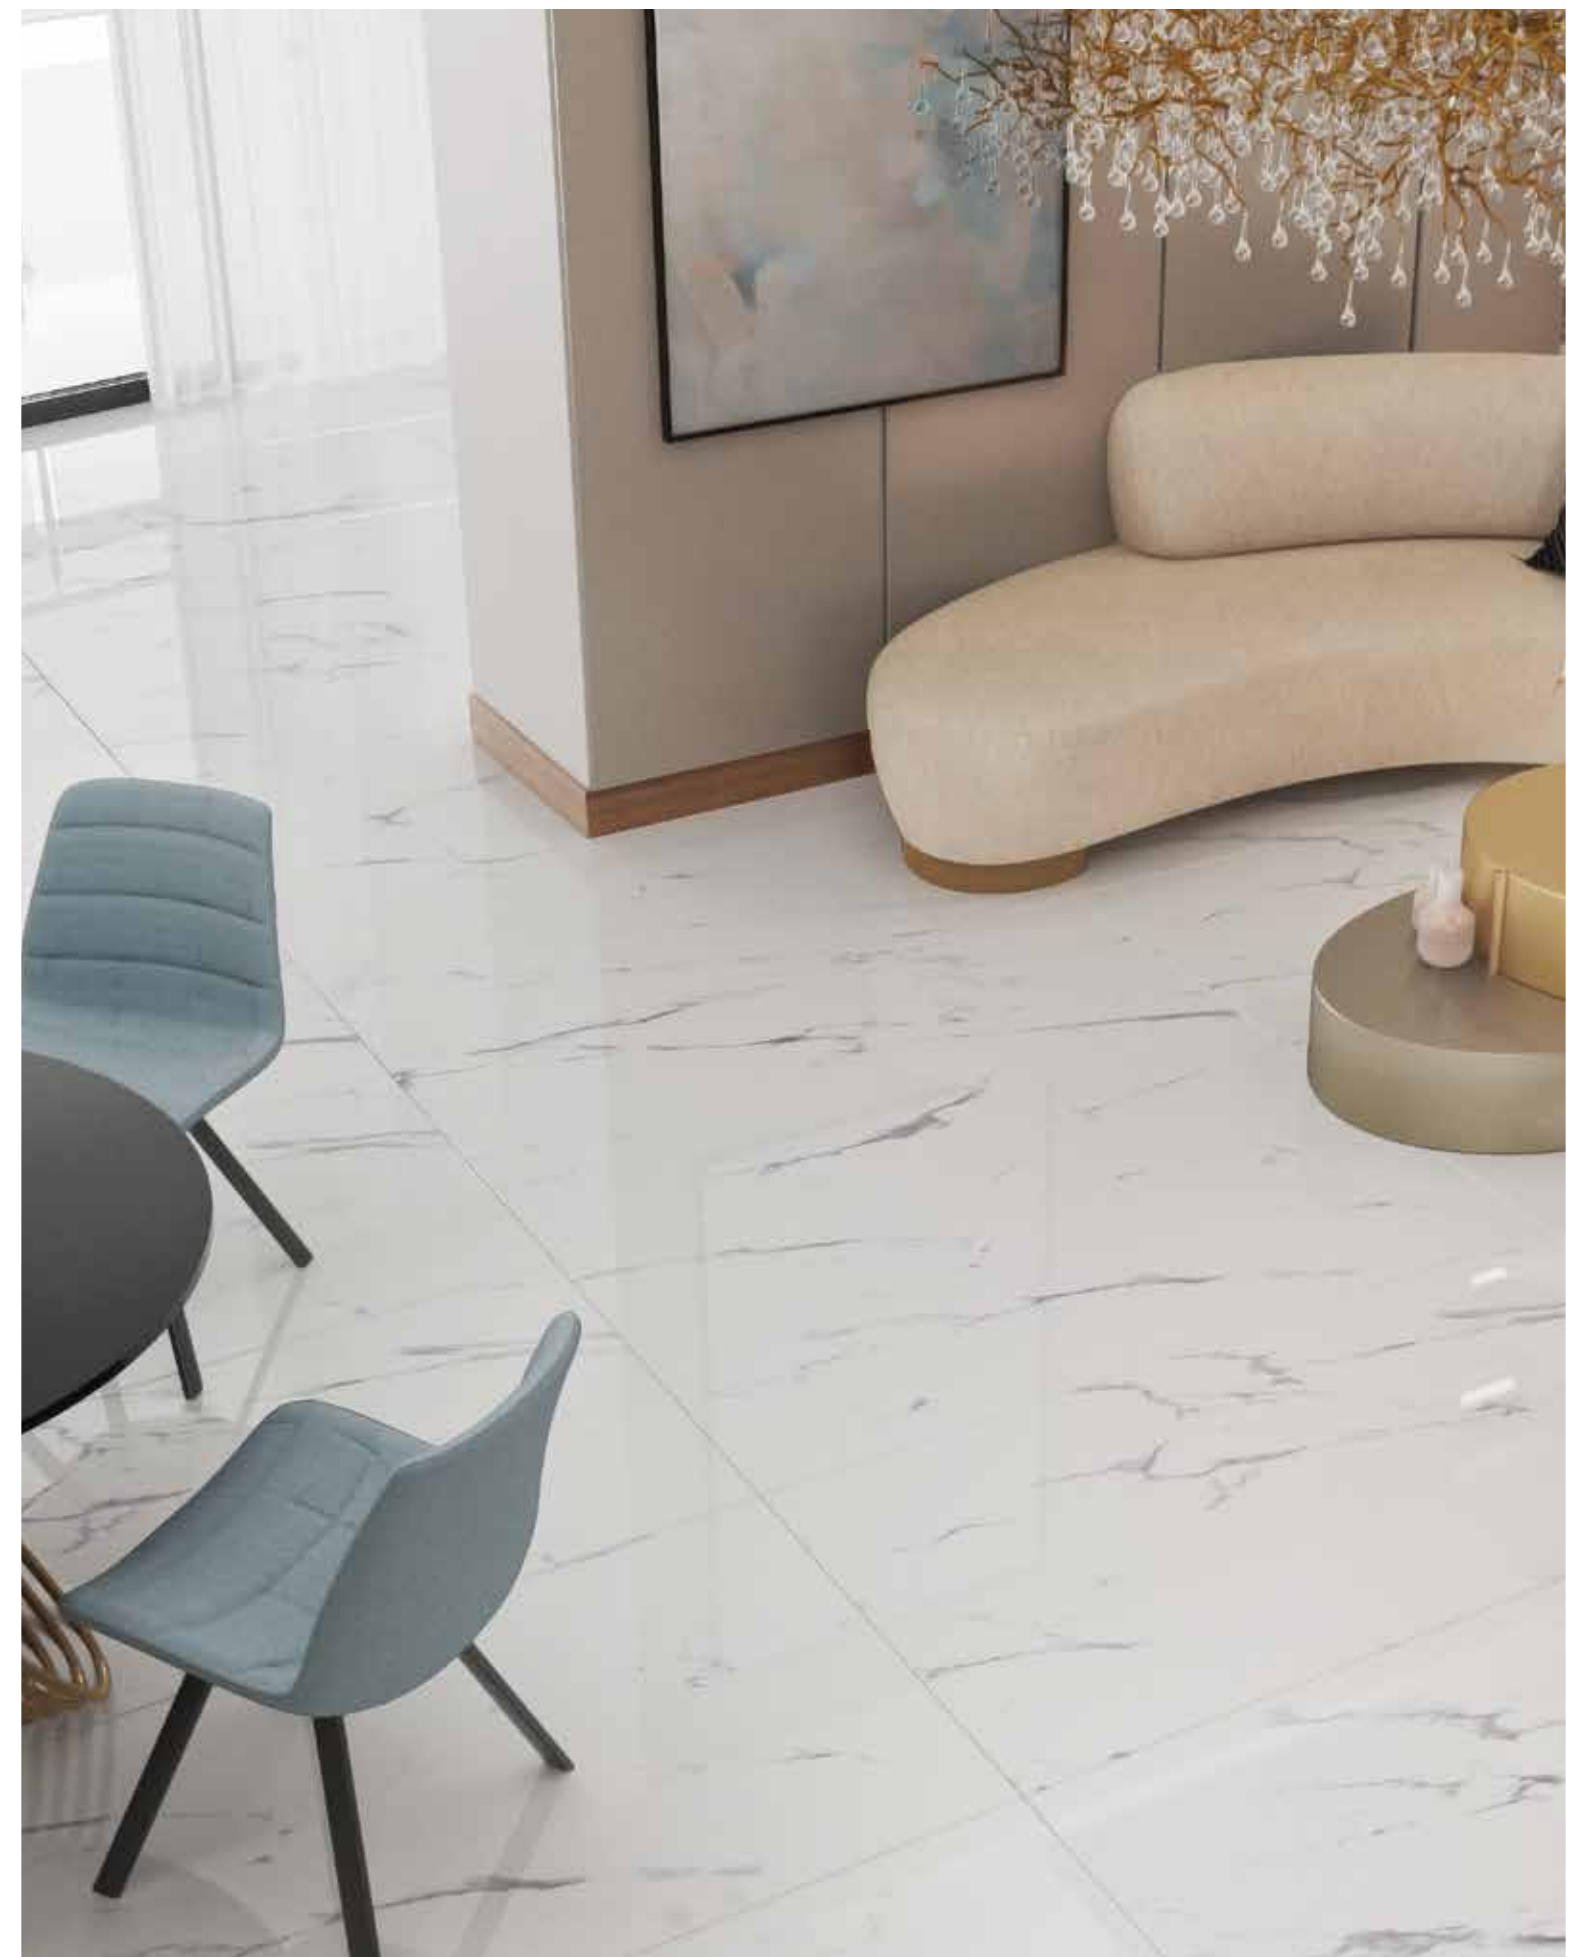

Statuario 60x120cm_23,6"x47,2"

White

Marine

Grey

Special Pieces

Net 7x7cm_2,8"x2,8"

Net 5x5 cm_2"x2"

5x60 cm_2"x23,6"