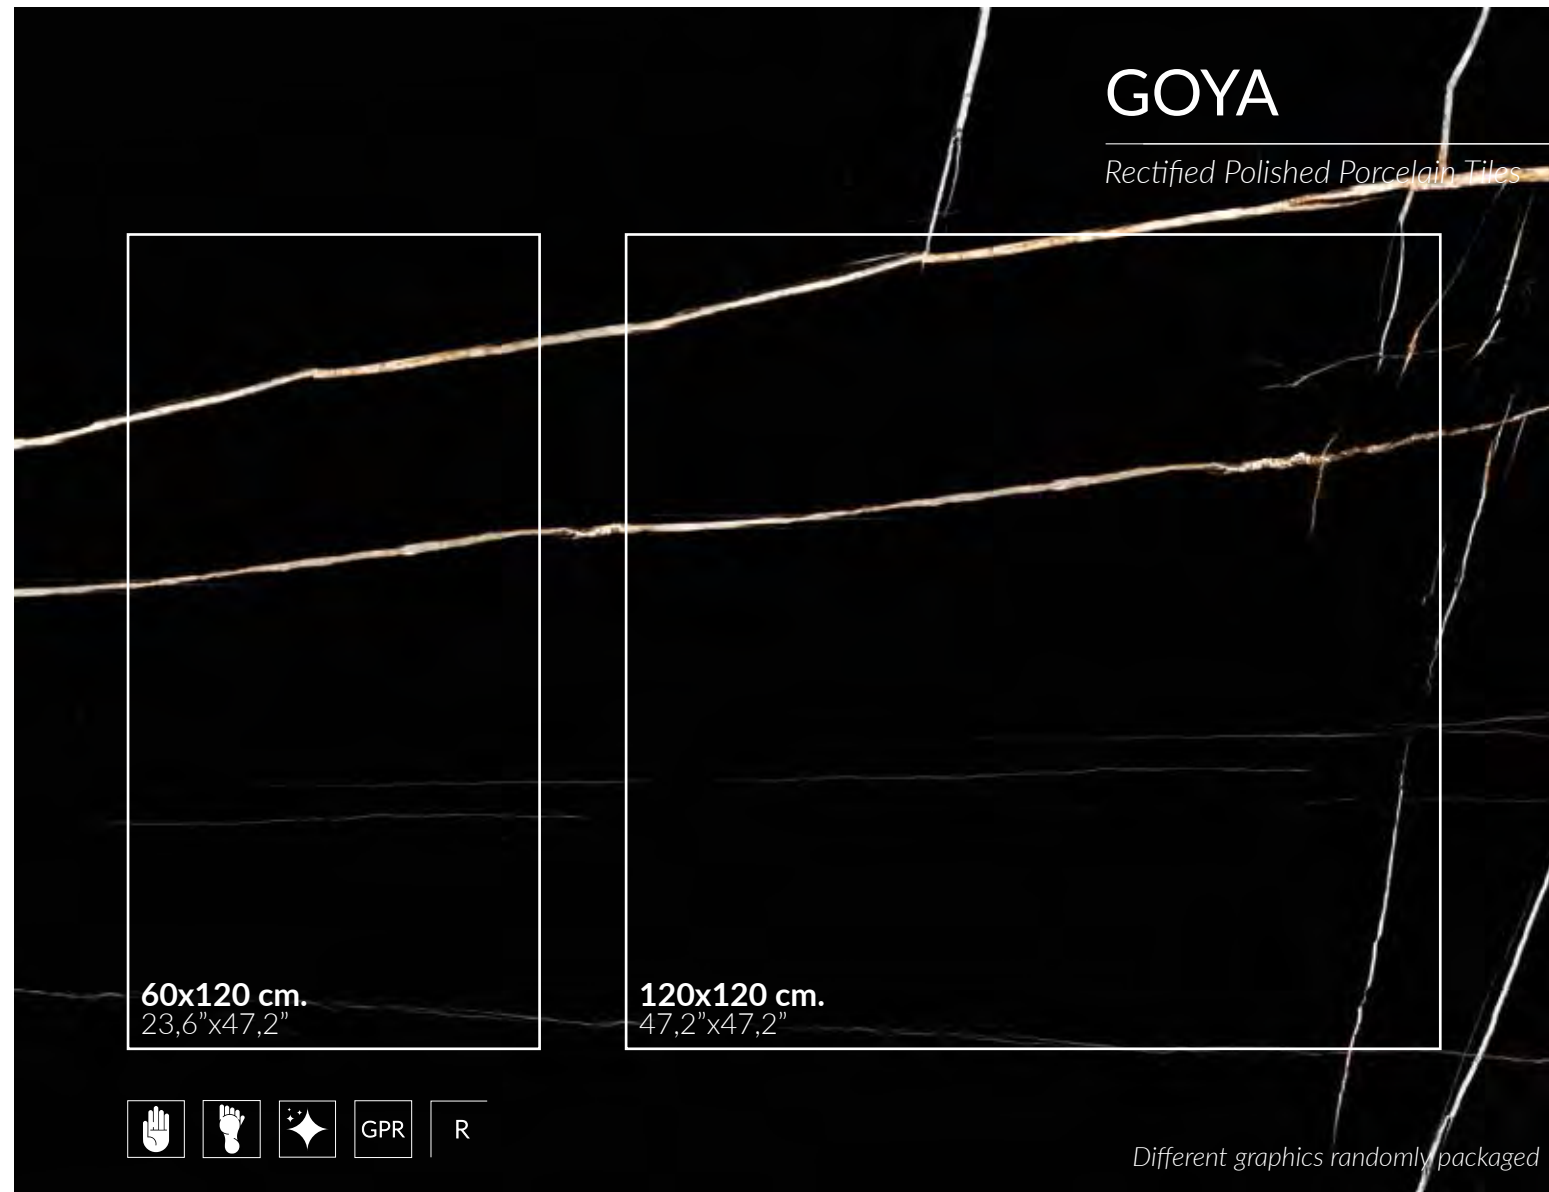

Giotto Blue 60x120cm_23,6"x47,2" & Nolita Cielo 6,5x20cm_2,6"x7,9"

GIOTTO

Rectified Polished Porcelain Tiles

└ Giotto Blue 60x120cm_23,6"x47,2" & Giotto Blue Net 5x5 30x30cm_11,8"x11,8"

└ Giotto Brown 120x120cm_47,2"x47,2"