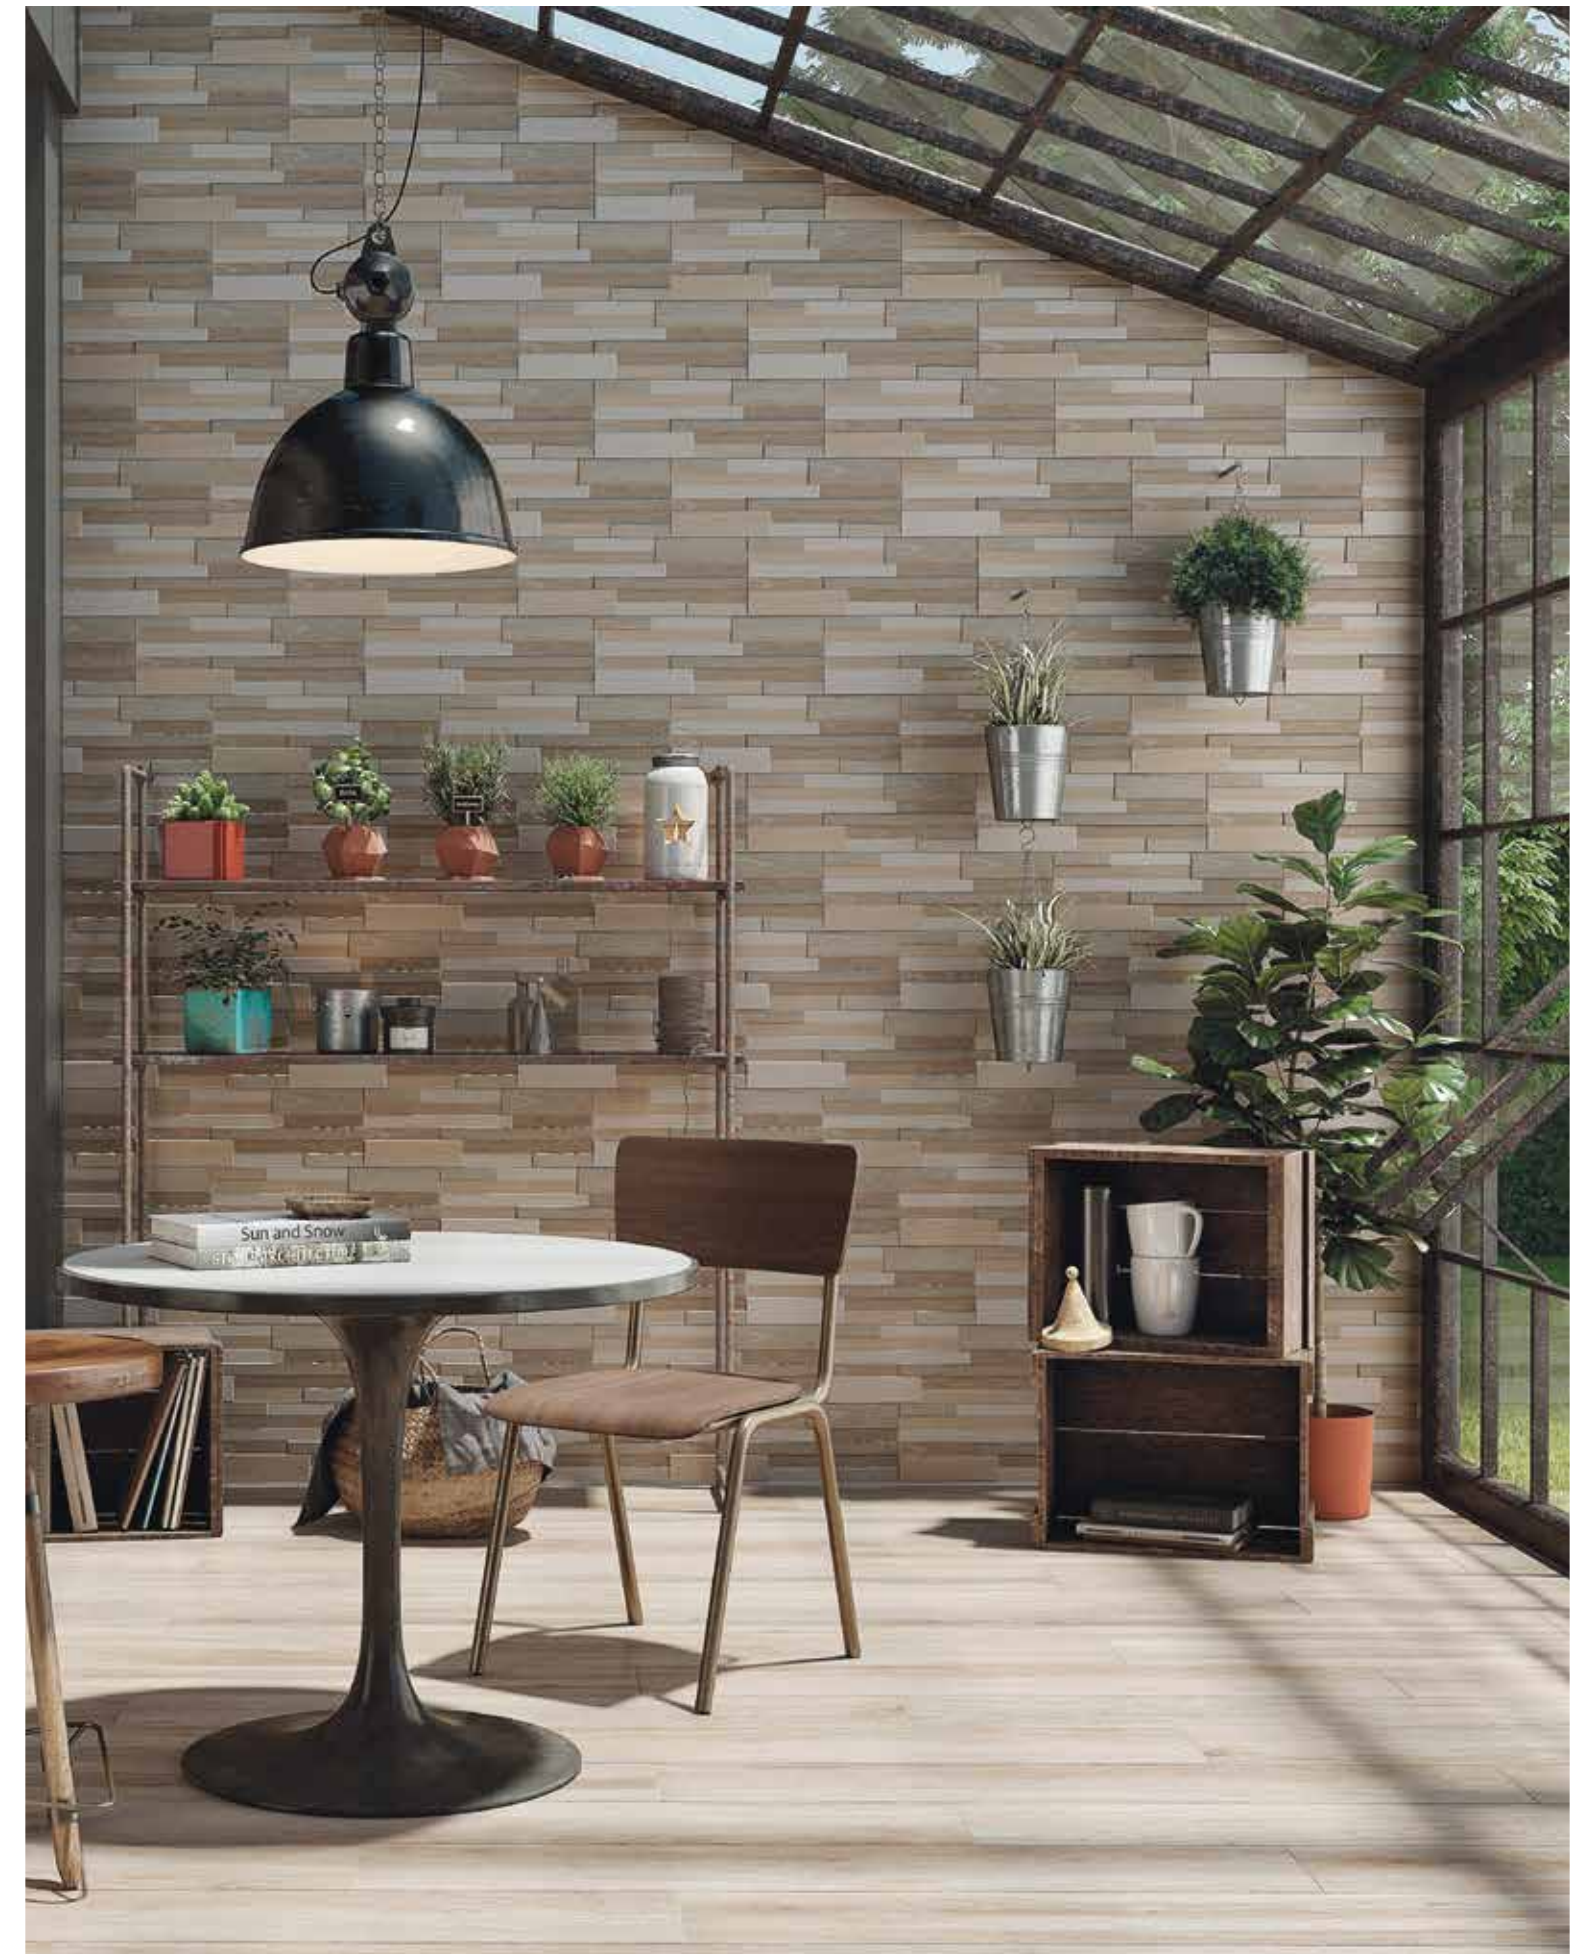

Available Sizes	Pz/bx	Sqm/bx	Kg/bx	Bx/Pallet	Sqm/Pallet	Kg/Pallet	Thickness
16,3x51,7 cm_6,4"x20,4"	9pz	0,76	17,75	60bx	45,60	1.065	RT

Orinoco Tikal Light 16,3x51,7cm_6,4"x20,4" & Orinoco Blanco 19,7x120cm_7,8"x47,2"