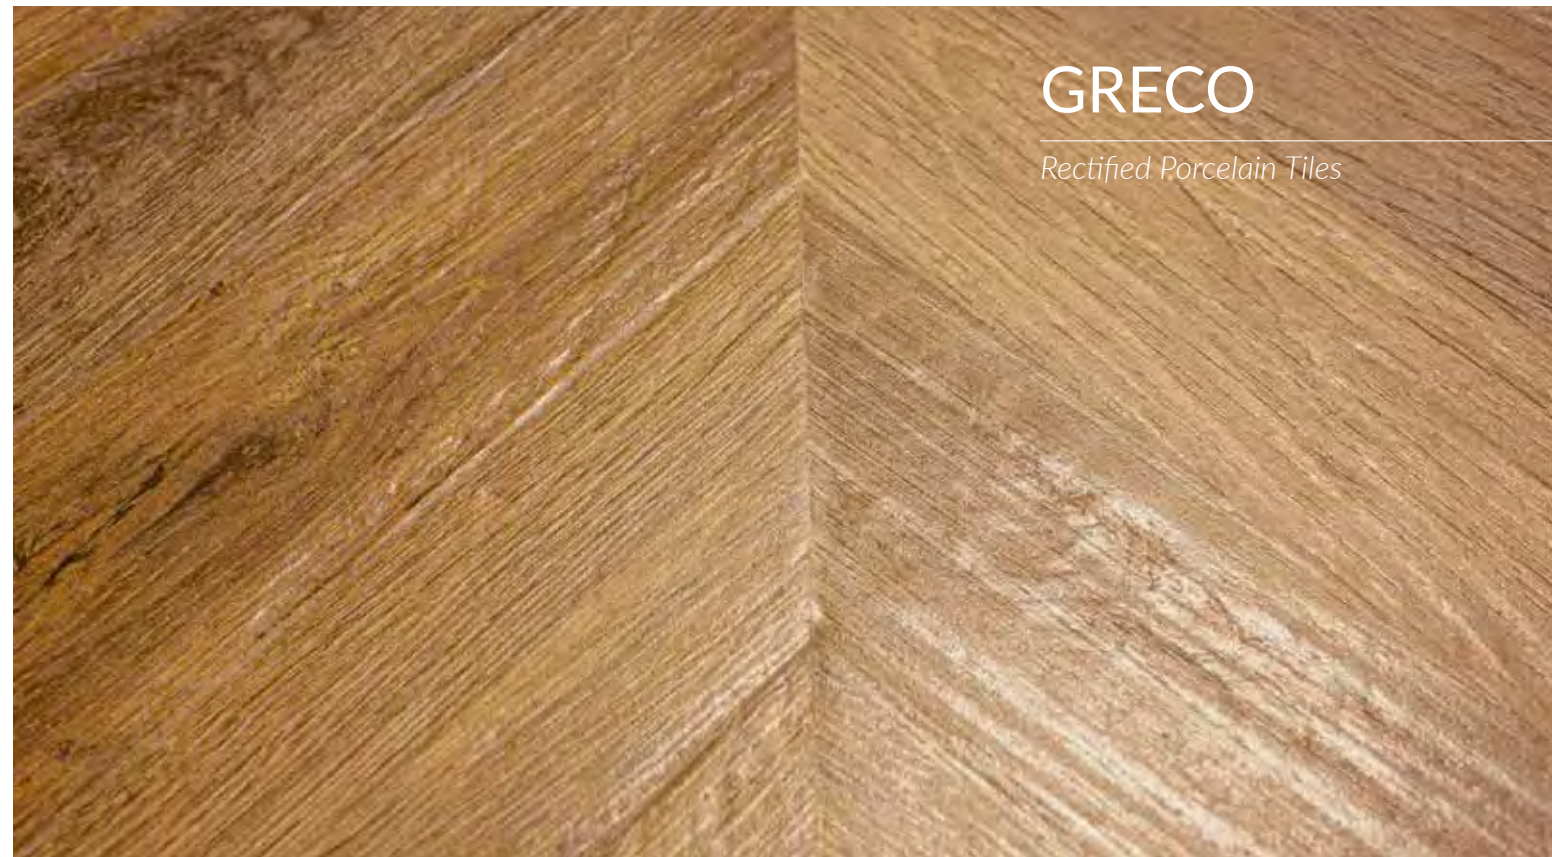

Forest Wood Beige 31x93cm_12,2"x36,6"

GRECO
Rectified Porcelain Tiles

Different graphics randomly packaged

45x90 cm.
17,7"x35,4"

Sable

Vainille

Cognac

Argent