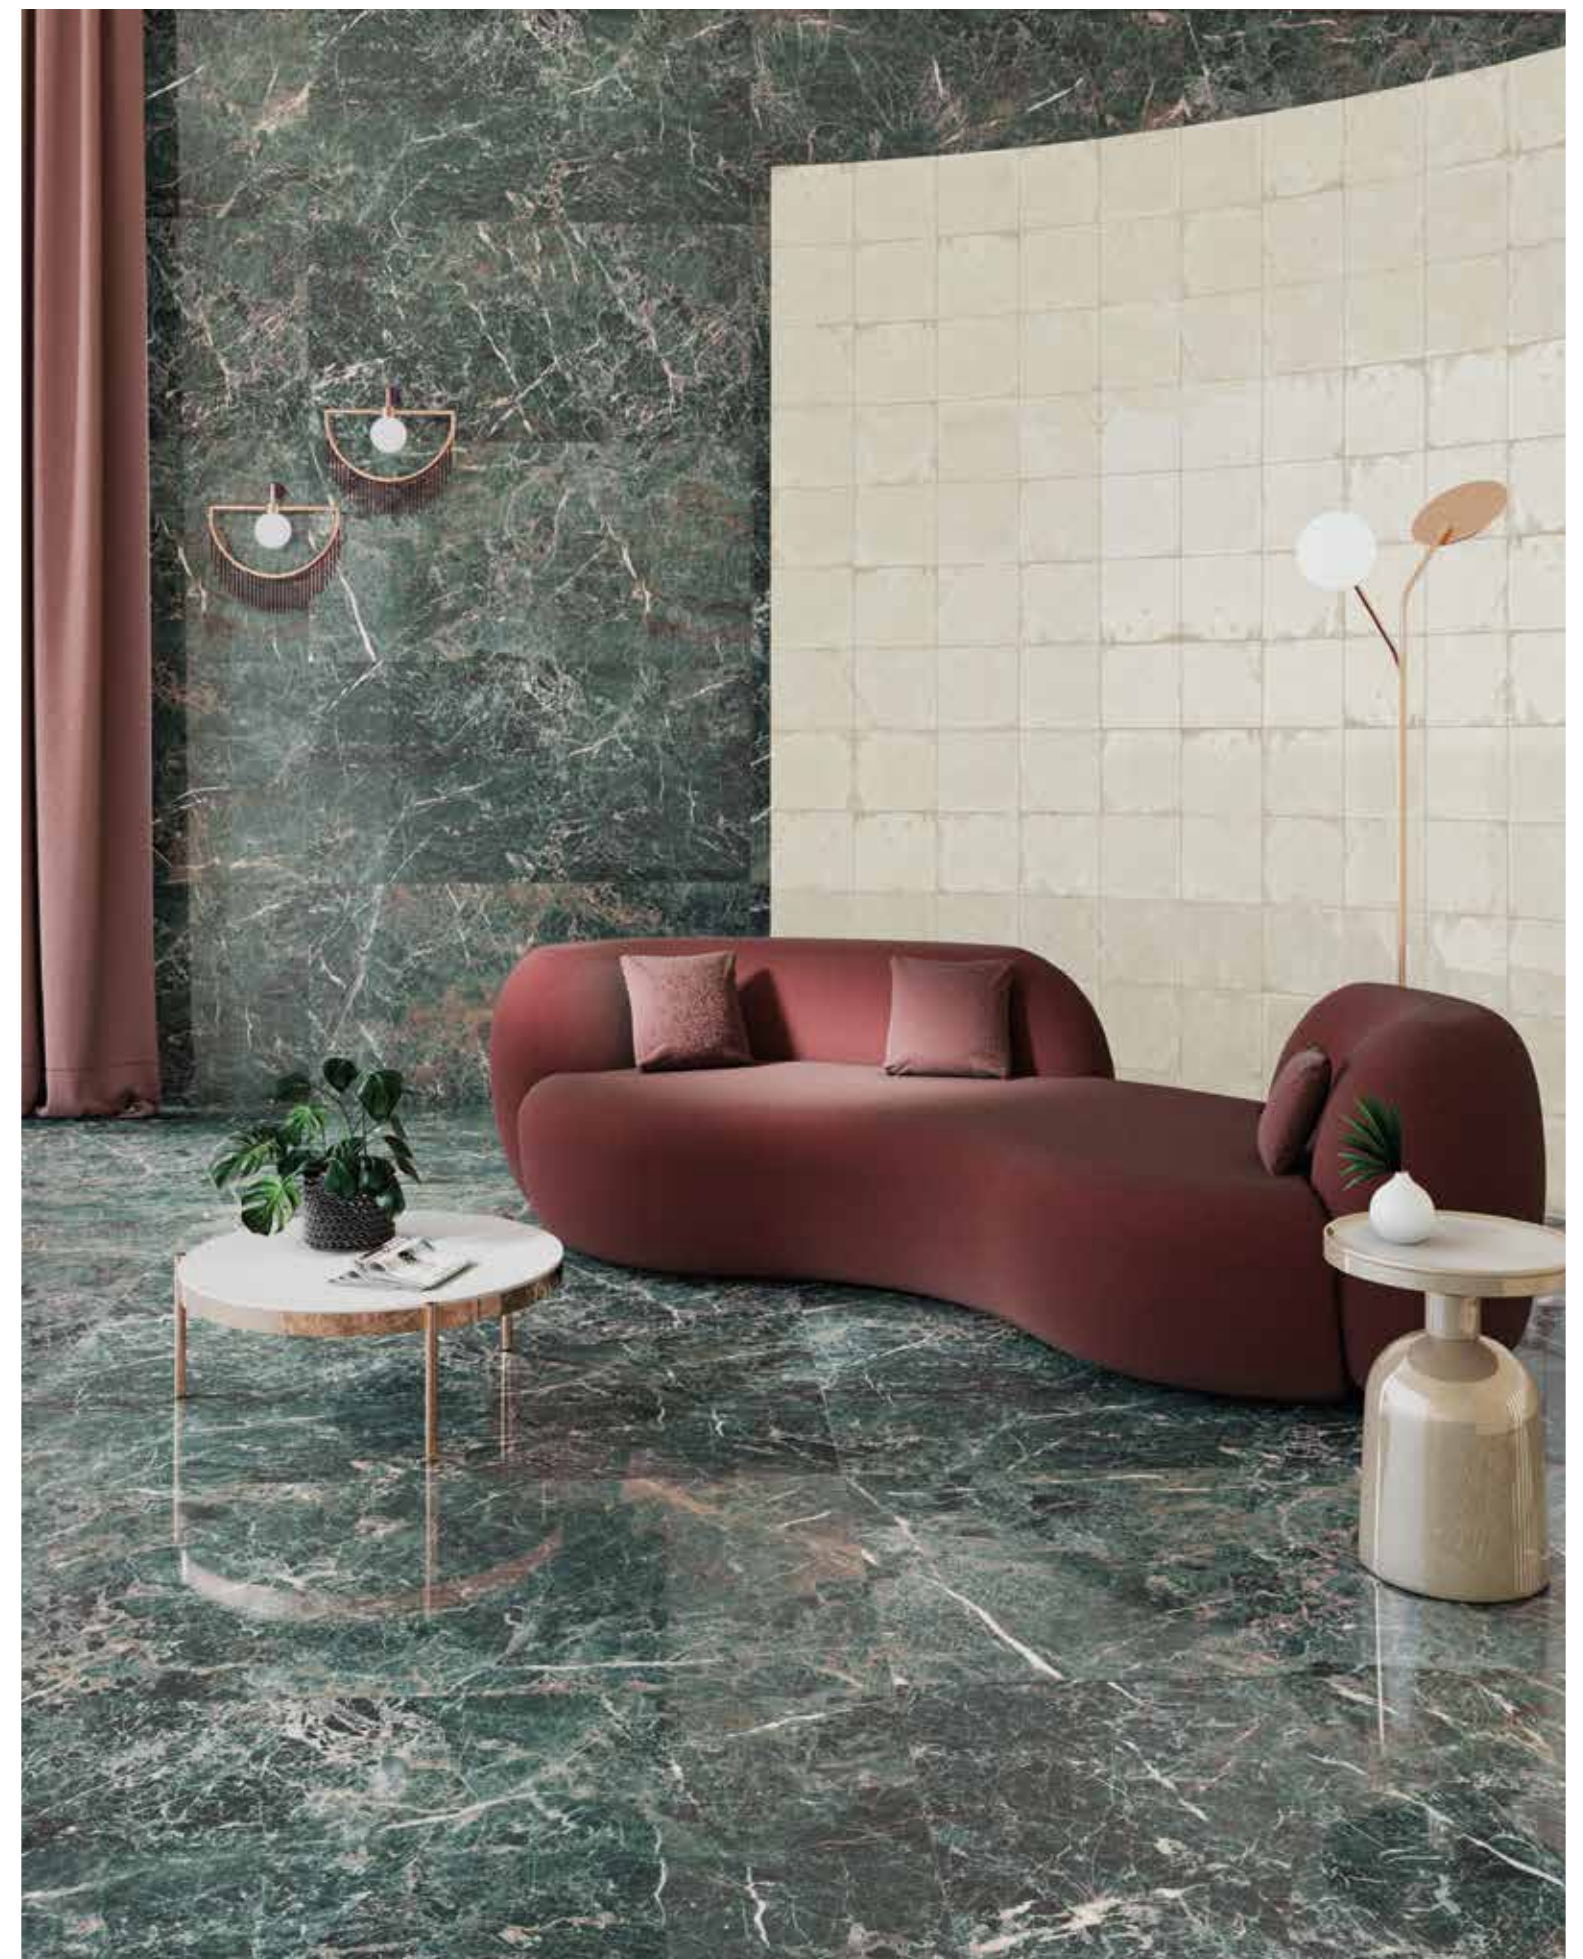

Matisse Ocean 60x120cm_23,6"x47,2" & Alma Blanco 15x15cm_5,9"x5,9"