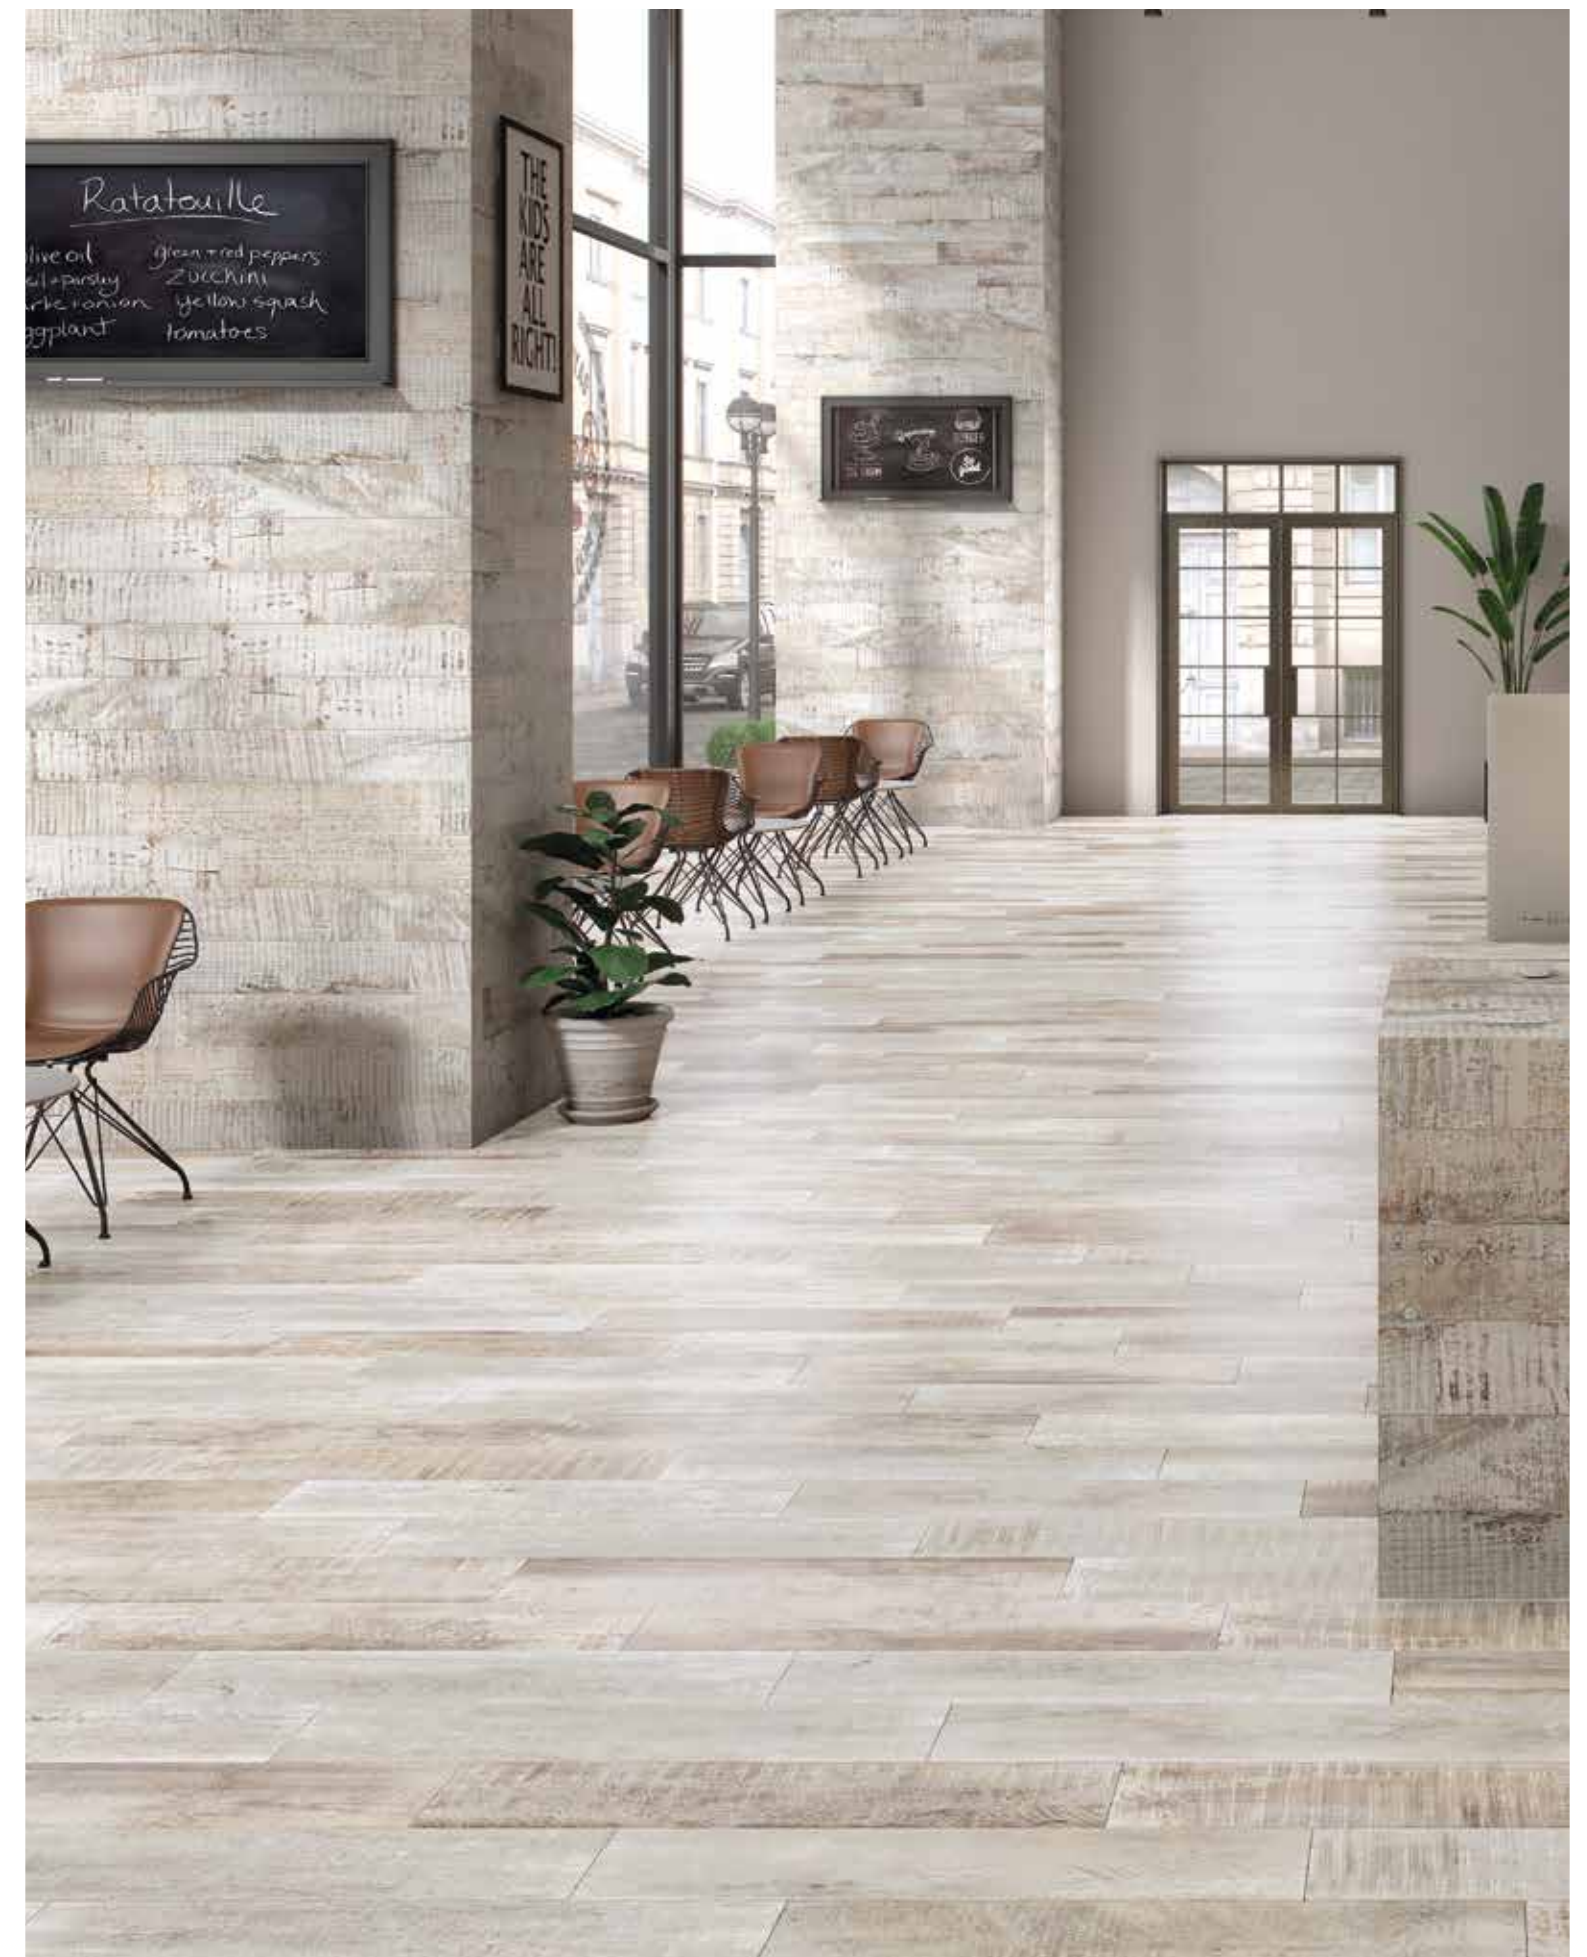

White

Grey

Beige

Brown

Available Sizes	Pz/bx	Sqm/bx	Kg/bx	Bx/Pallet	Sqm/Pallet	Kg/Pallet	Thickness
15x90 cm._5,9"x35,4"	8pz	1,08	24,80	60bx	64,80	1.488	RT

Sherwood White 15x90cm._5,9"x35,4"

White

Greyed