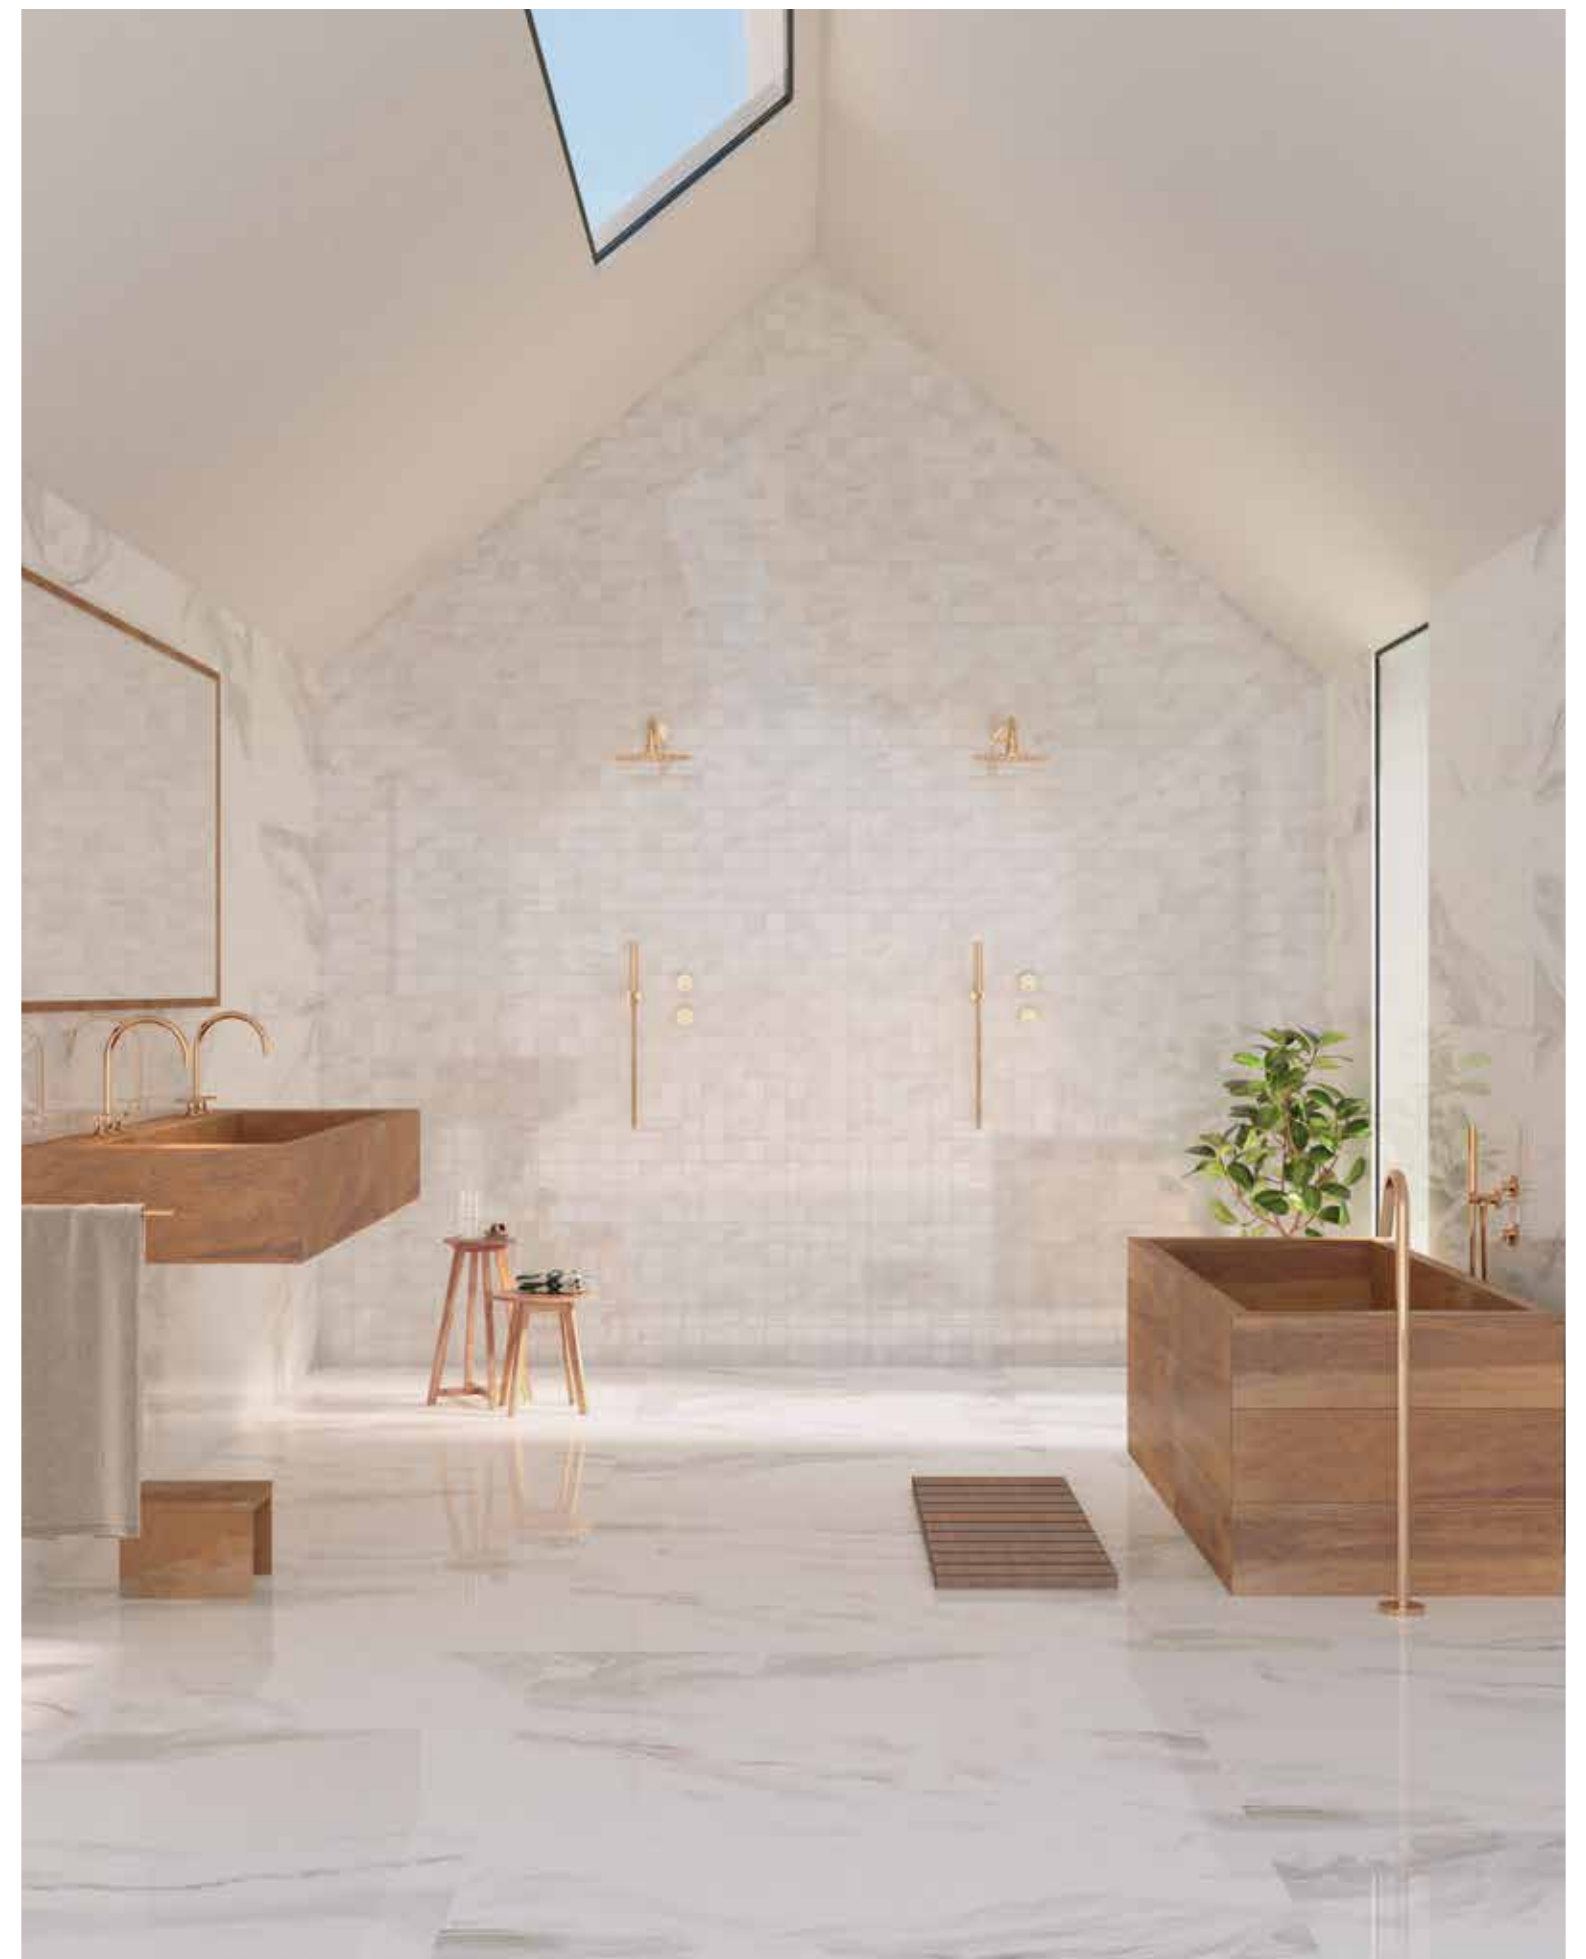

Watercolor White 60x120cm_23,6"x47,2", Watercolor White Net 5x5 30x30cm_11,8"x11,8" & Montblanc Miel 20x120cm_7,9"x47,2"