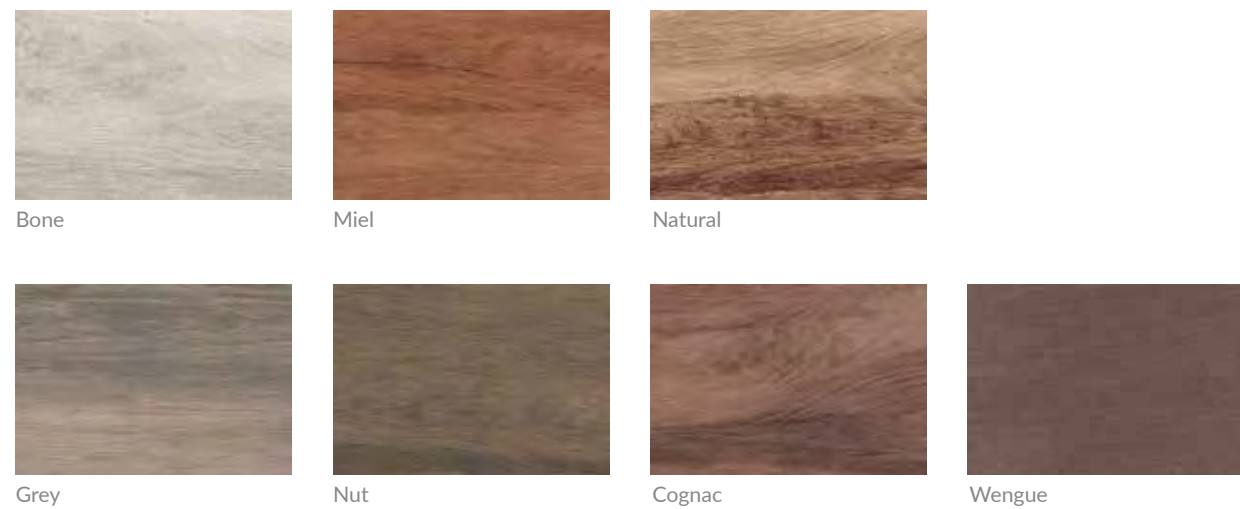

MONTBLANC

Rectified Porcelain Tiles

20x120 cm.
7,9"x47,2"

15x90 cm.
5,9"x35,4"

10x60 cm.
3,9"x23,6"

8x44,2 cm.
3,1"x17,4"

8x40 cm.
3,1"x15,7"

8x33 cm.
3,1"x13"

Different graphics randomly packaged

_Also Available in 30x120 cm. 20mm Thickness

Available Sizes	Pz/bx	Sqm/bx	Kg/bx	Bx/Pallet	Sqm/Pallet	Kg/Pallet	Thickness
8x33 cm_3,1"x13"	32pz	0,84	13,95	76bx	63,84	1.060	RT
8x40 cm_3,1"x15,7"	30pz	0,96	17,66	64bx	61,44	1.130	RT
8x44,2 cm_3,1"x17,4"	24pz	0,85	15,48	64bx	54,40	991	RT
10x60 cm_3,9"x23,6"	18pz	1,08	20,00	56bx	60,48	1.232	RT
15x90 cm_5,9"x35,4"	8pz	1,08	24,80	60bx	64,80	1.488	RT
20x120 cm_7,9"x47,2"	6pz	1,44	31,92	30bx	43,20	958	RT
30x120 cm_11,8"x47,2"	2pz	0,74	33,63	30bx	22,20	1.009	20mm