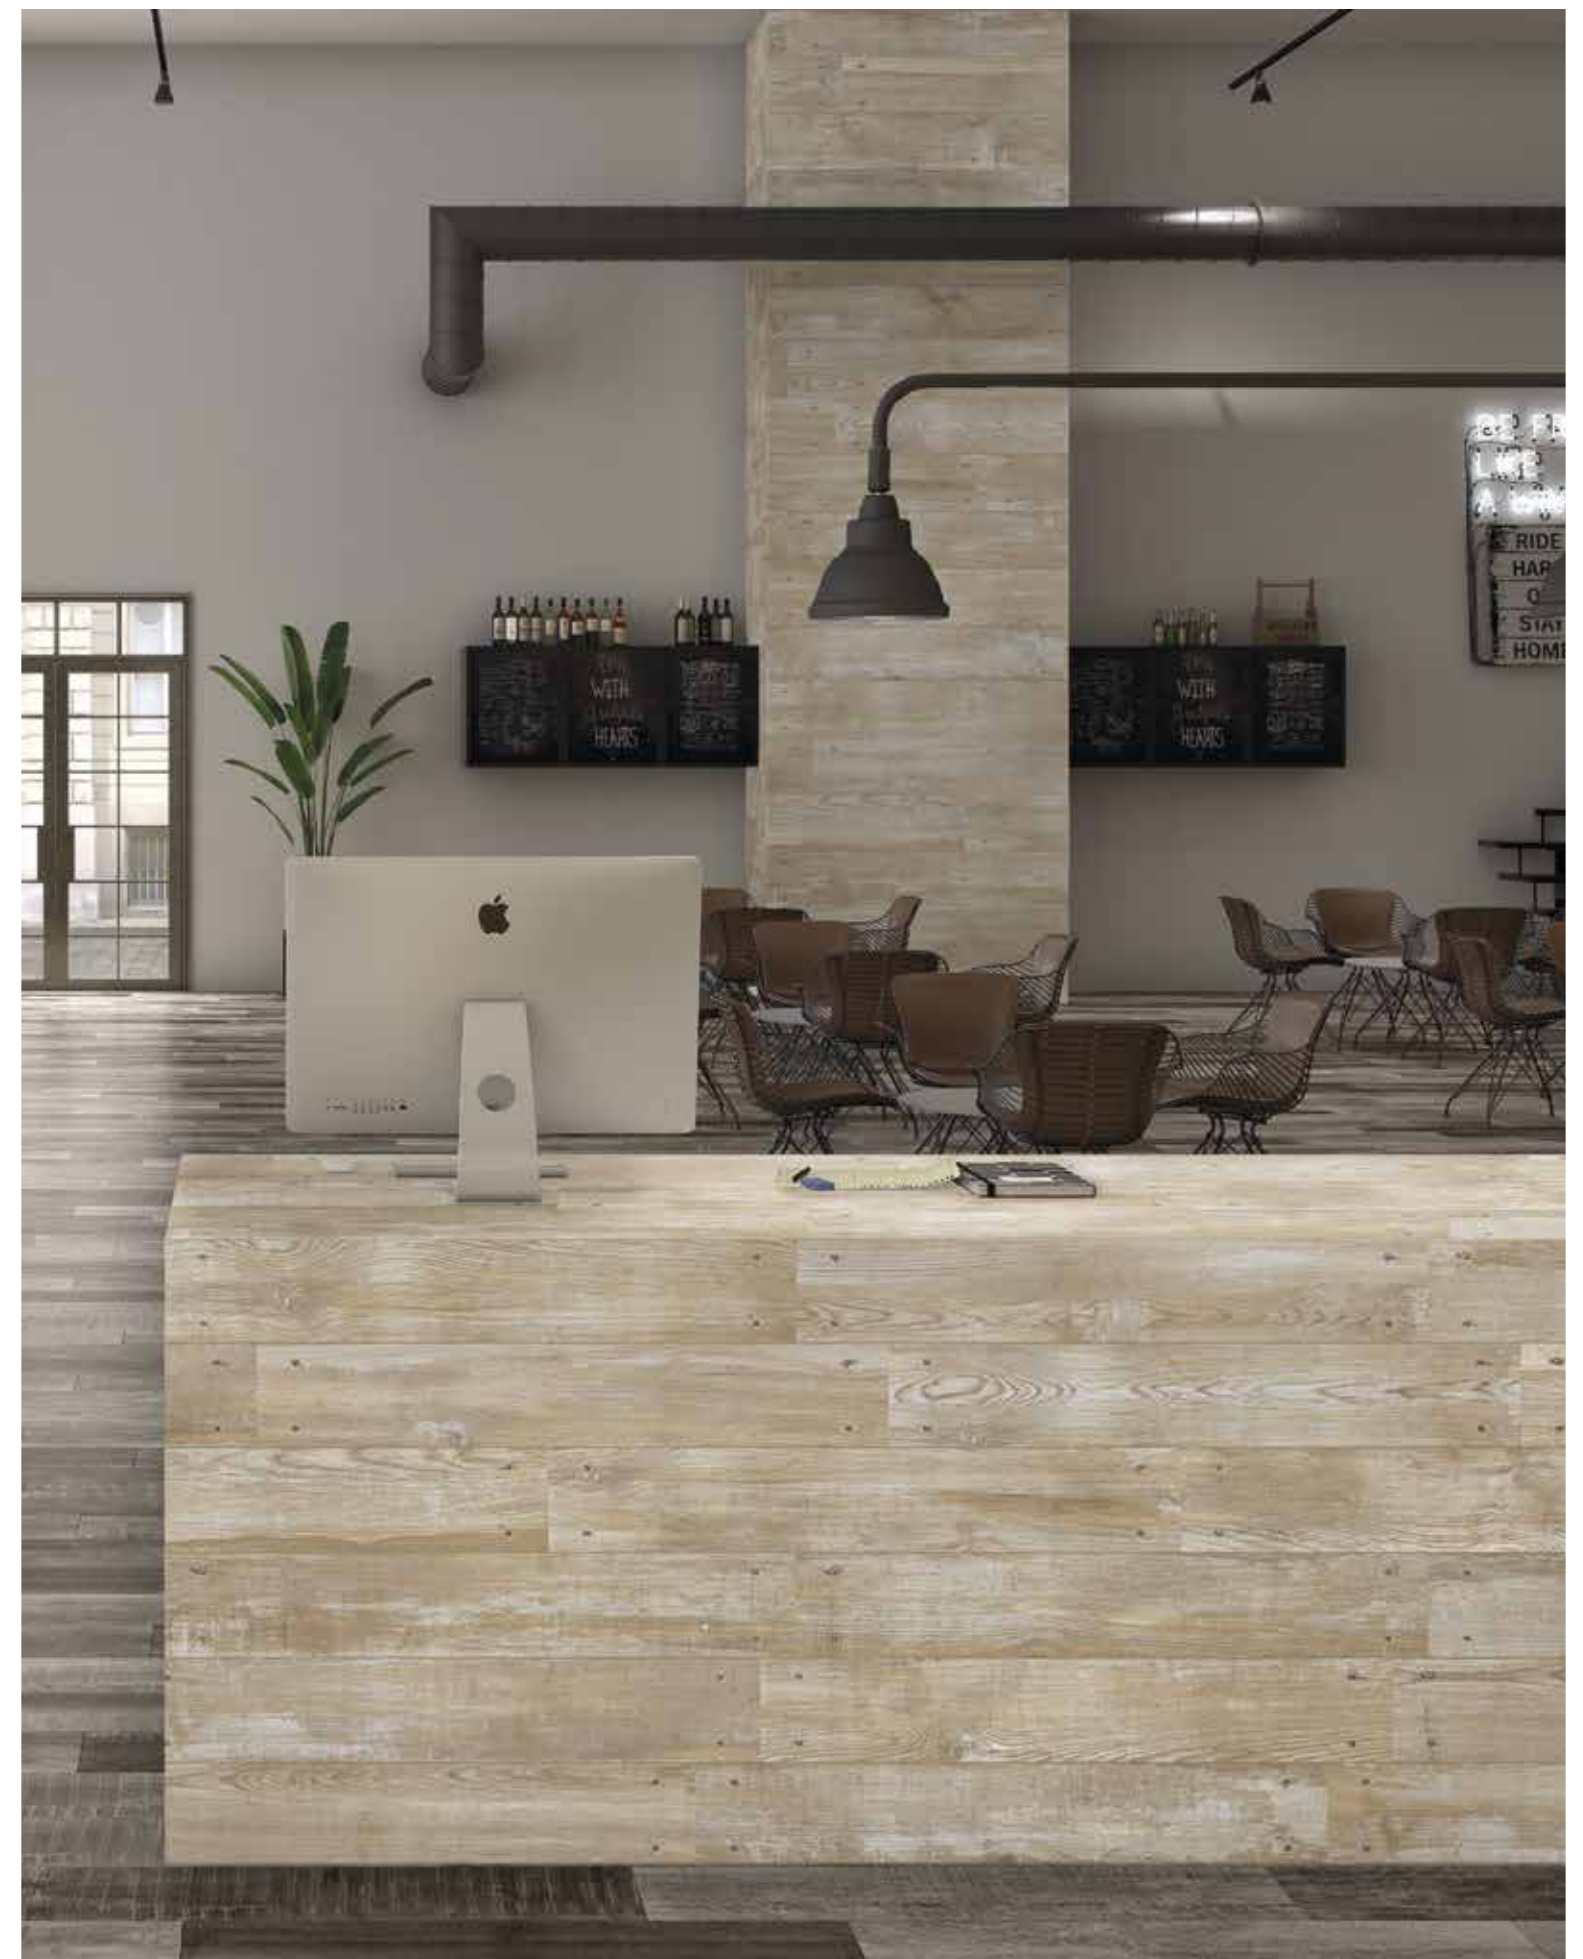

Orinoco Straw 30x120cm_11,8"x47,2", Centenar White 17x52cm_6,7"x20,5" & Borgo Matt White 6,5x20cm_2,6"x7,9"

White

Sand

Honey

Nature

Grey

Available Sizes	Pz/bx	Sqm/bx	Kg/bx	Bx/Pallet	Sqm/Pallet	Kg/Pallet	Thickness
15x90 cm._5,9"x35,4"	8pz	1,08	24,80	60bx	64,80	1.488	RT