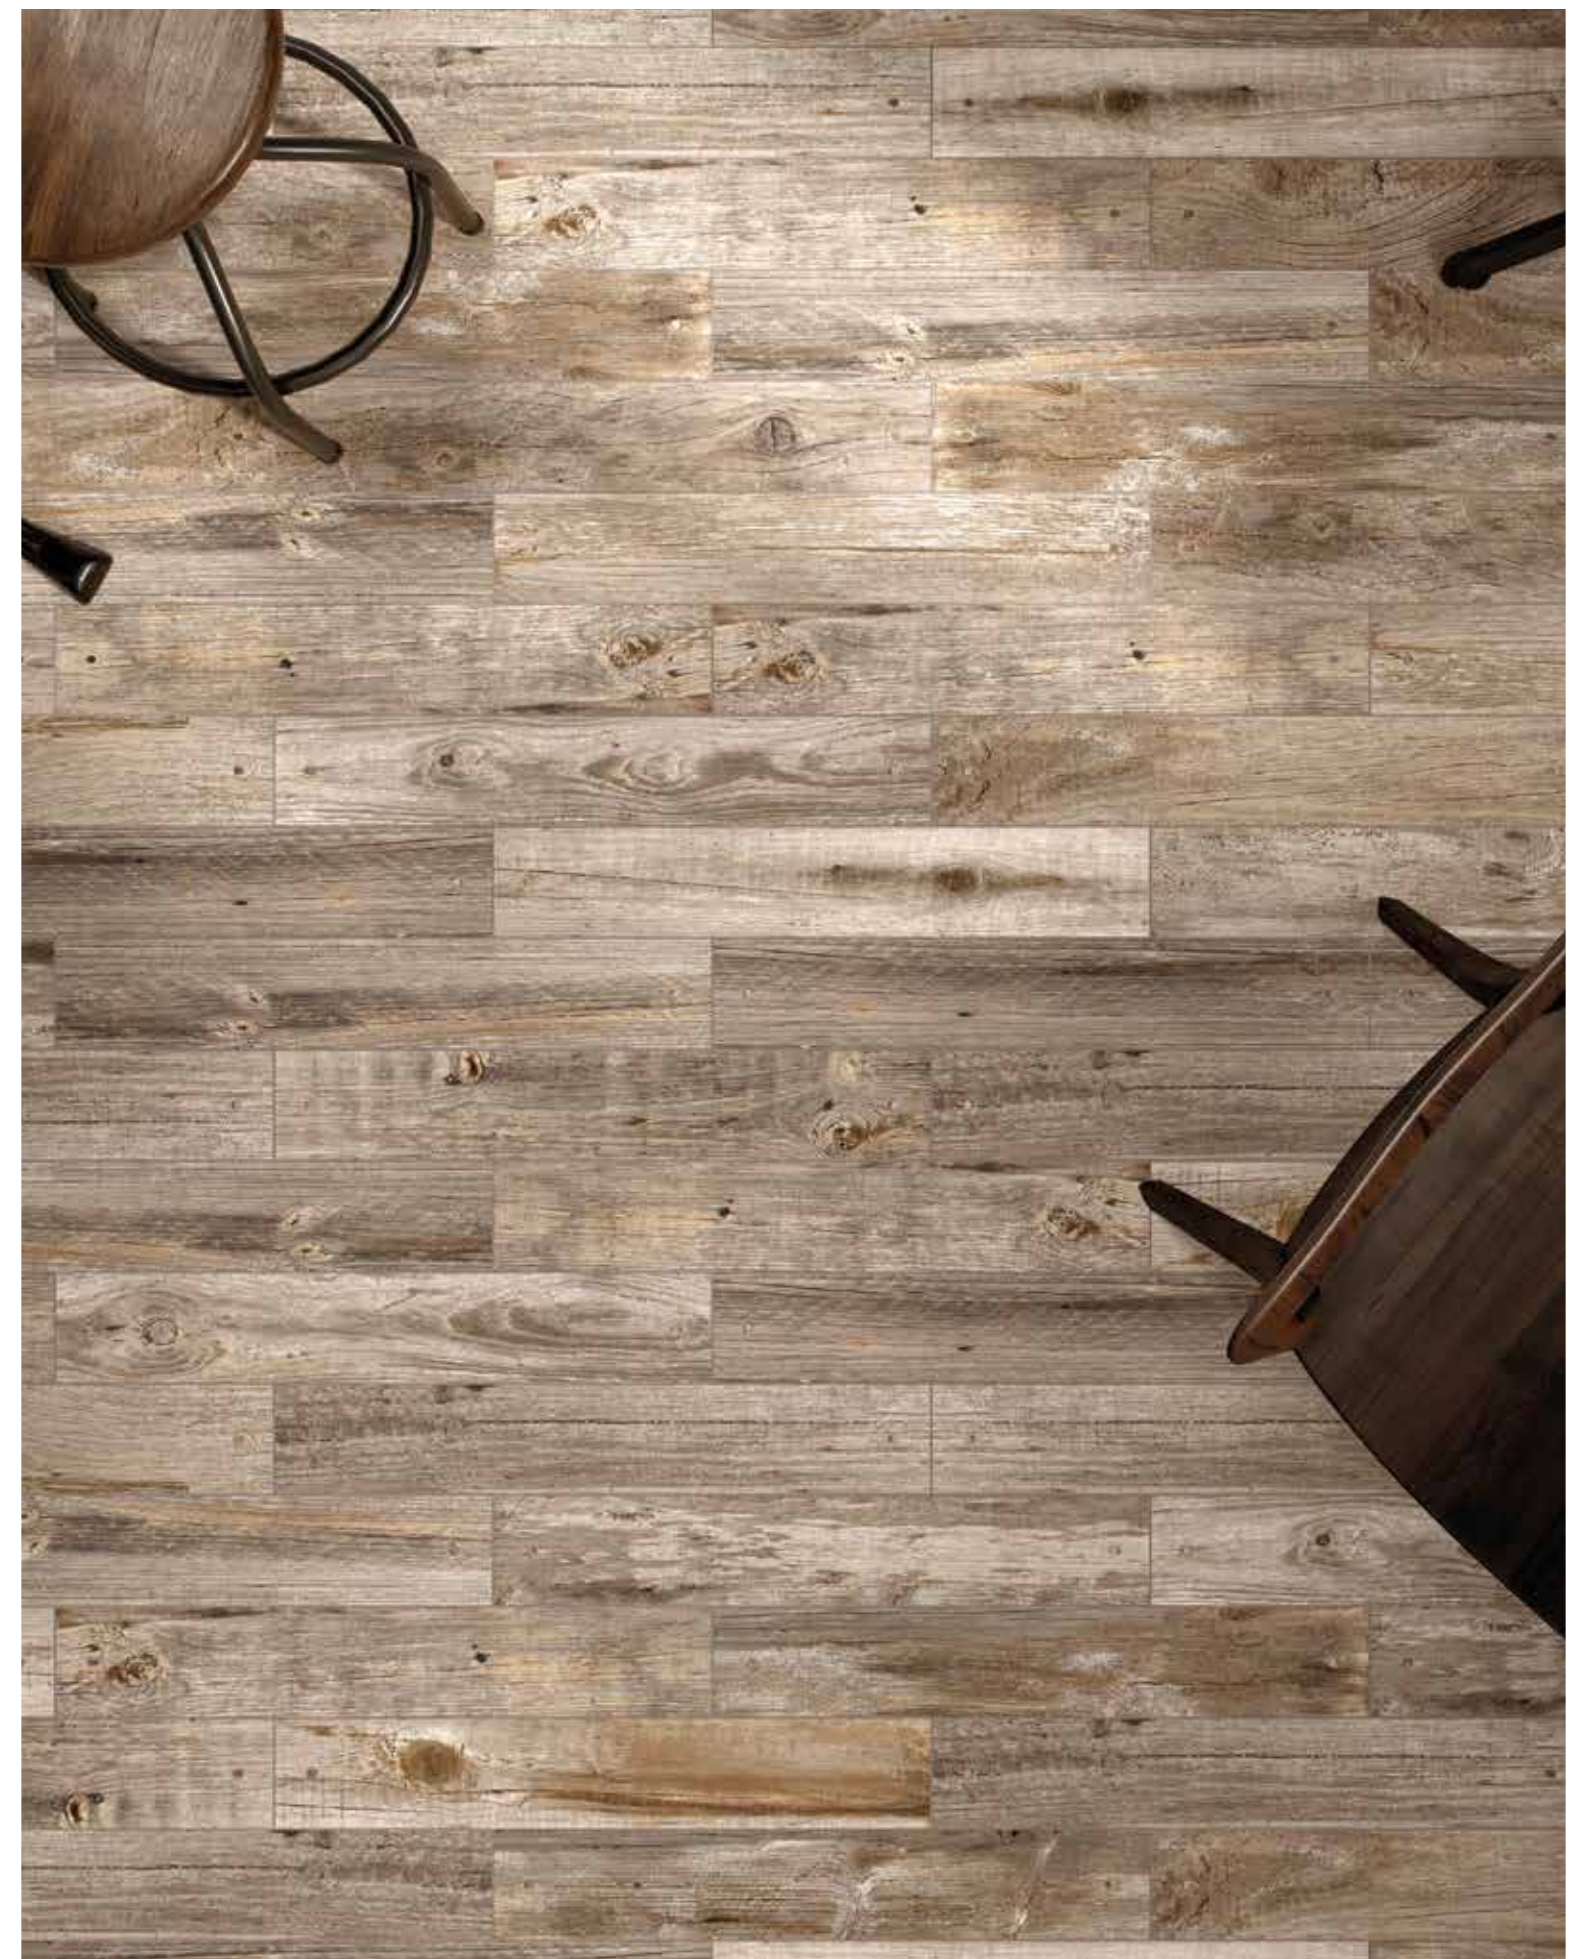

Available Sizes	Pz/bx	Sqm/bx	Kg/bx	Bx/Pallet	Sqm/Pallet	Kg/Pallet	Thickness
10x60 cm._3,9"x23,6"	18pz	1,08	22,00	56bx	60,48	1.232	RT

Speria Greyed 10x60cm._3,9"x23,6"