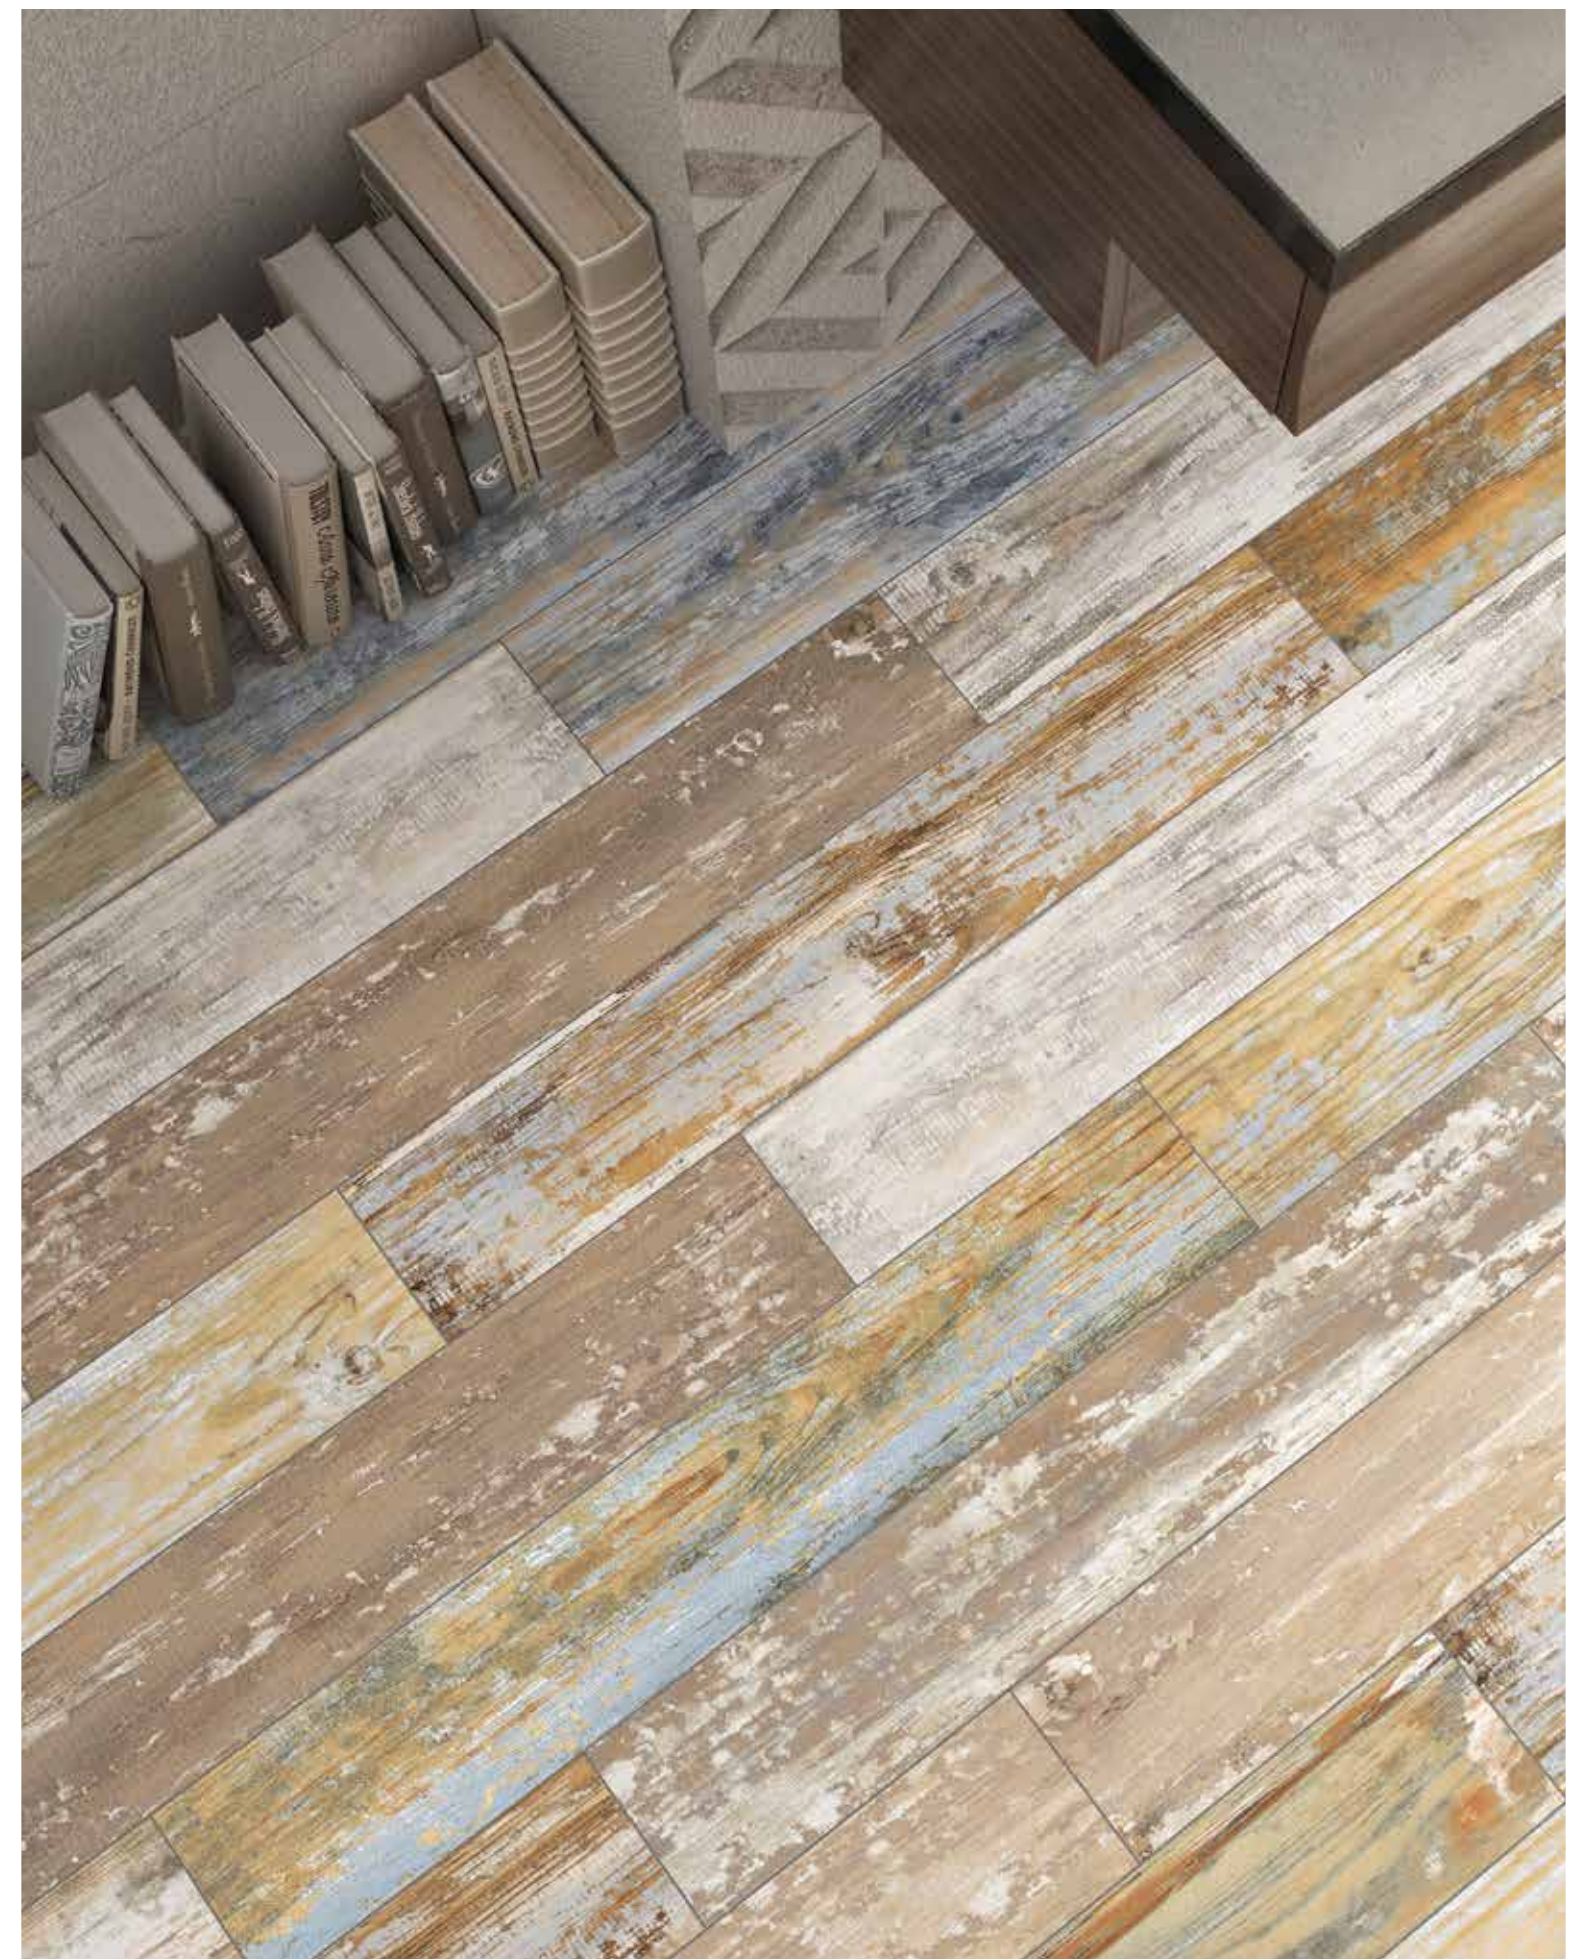

Available Sizes	Pz/bx	Sqm/bx	Kg/bx	Bx/Pallet	Sqm/Pallet	Kg/Pallet	Thickness
15x90 cm._5,9"x35,4"	8pz	1,08	24,80	60bx	64,80	1.488	RT

Revival Colors 15x90cm._5,9"x35,4"