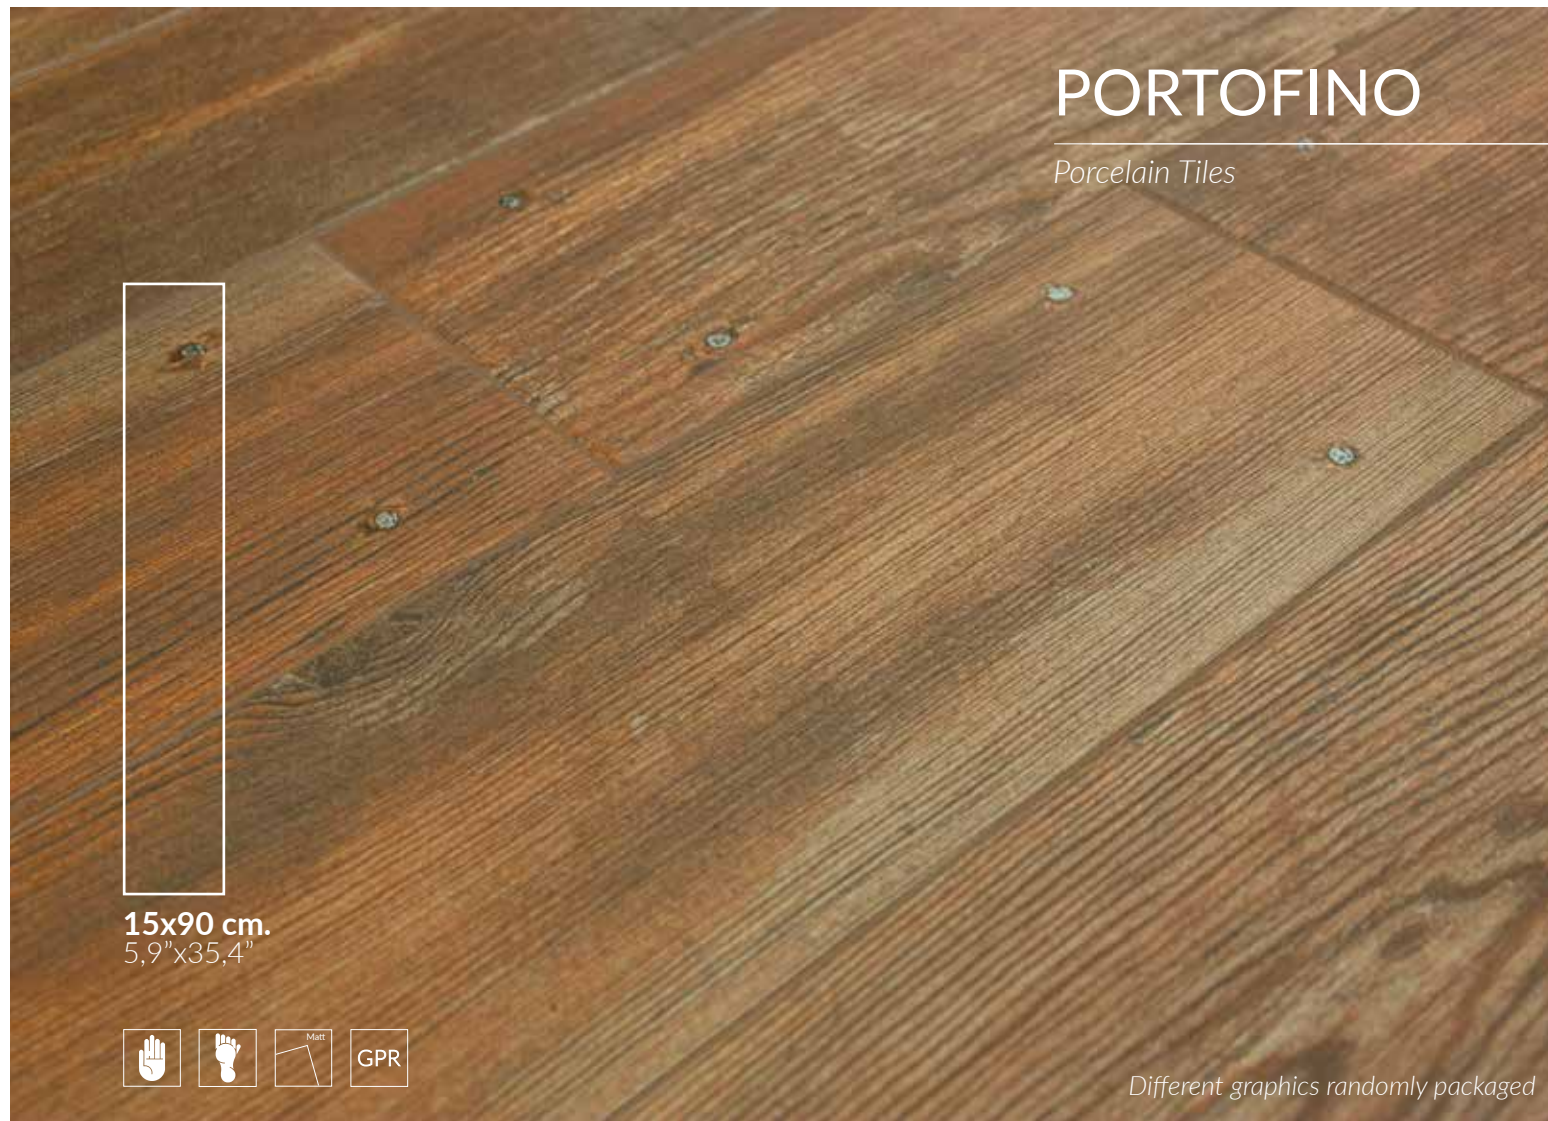

Available Sizes	Pz/bx	Sqm/bx	Kg/bx	Bx/Pallet	Sqm/Pallet	Kg/Pallet	Thickness
15x90 cm._5,9"x35,4"	8pz	1,08	24,80	60bx	64,80	1.488	RT