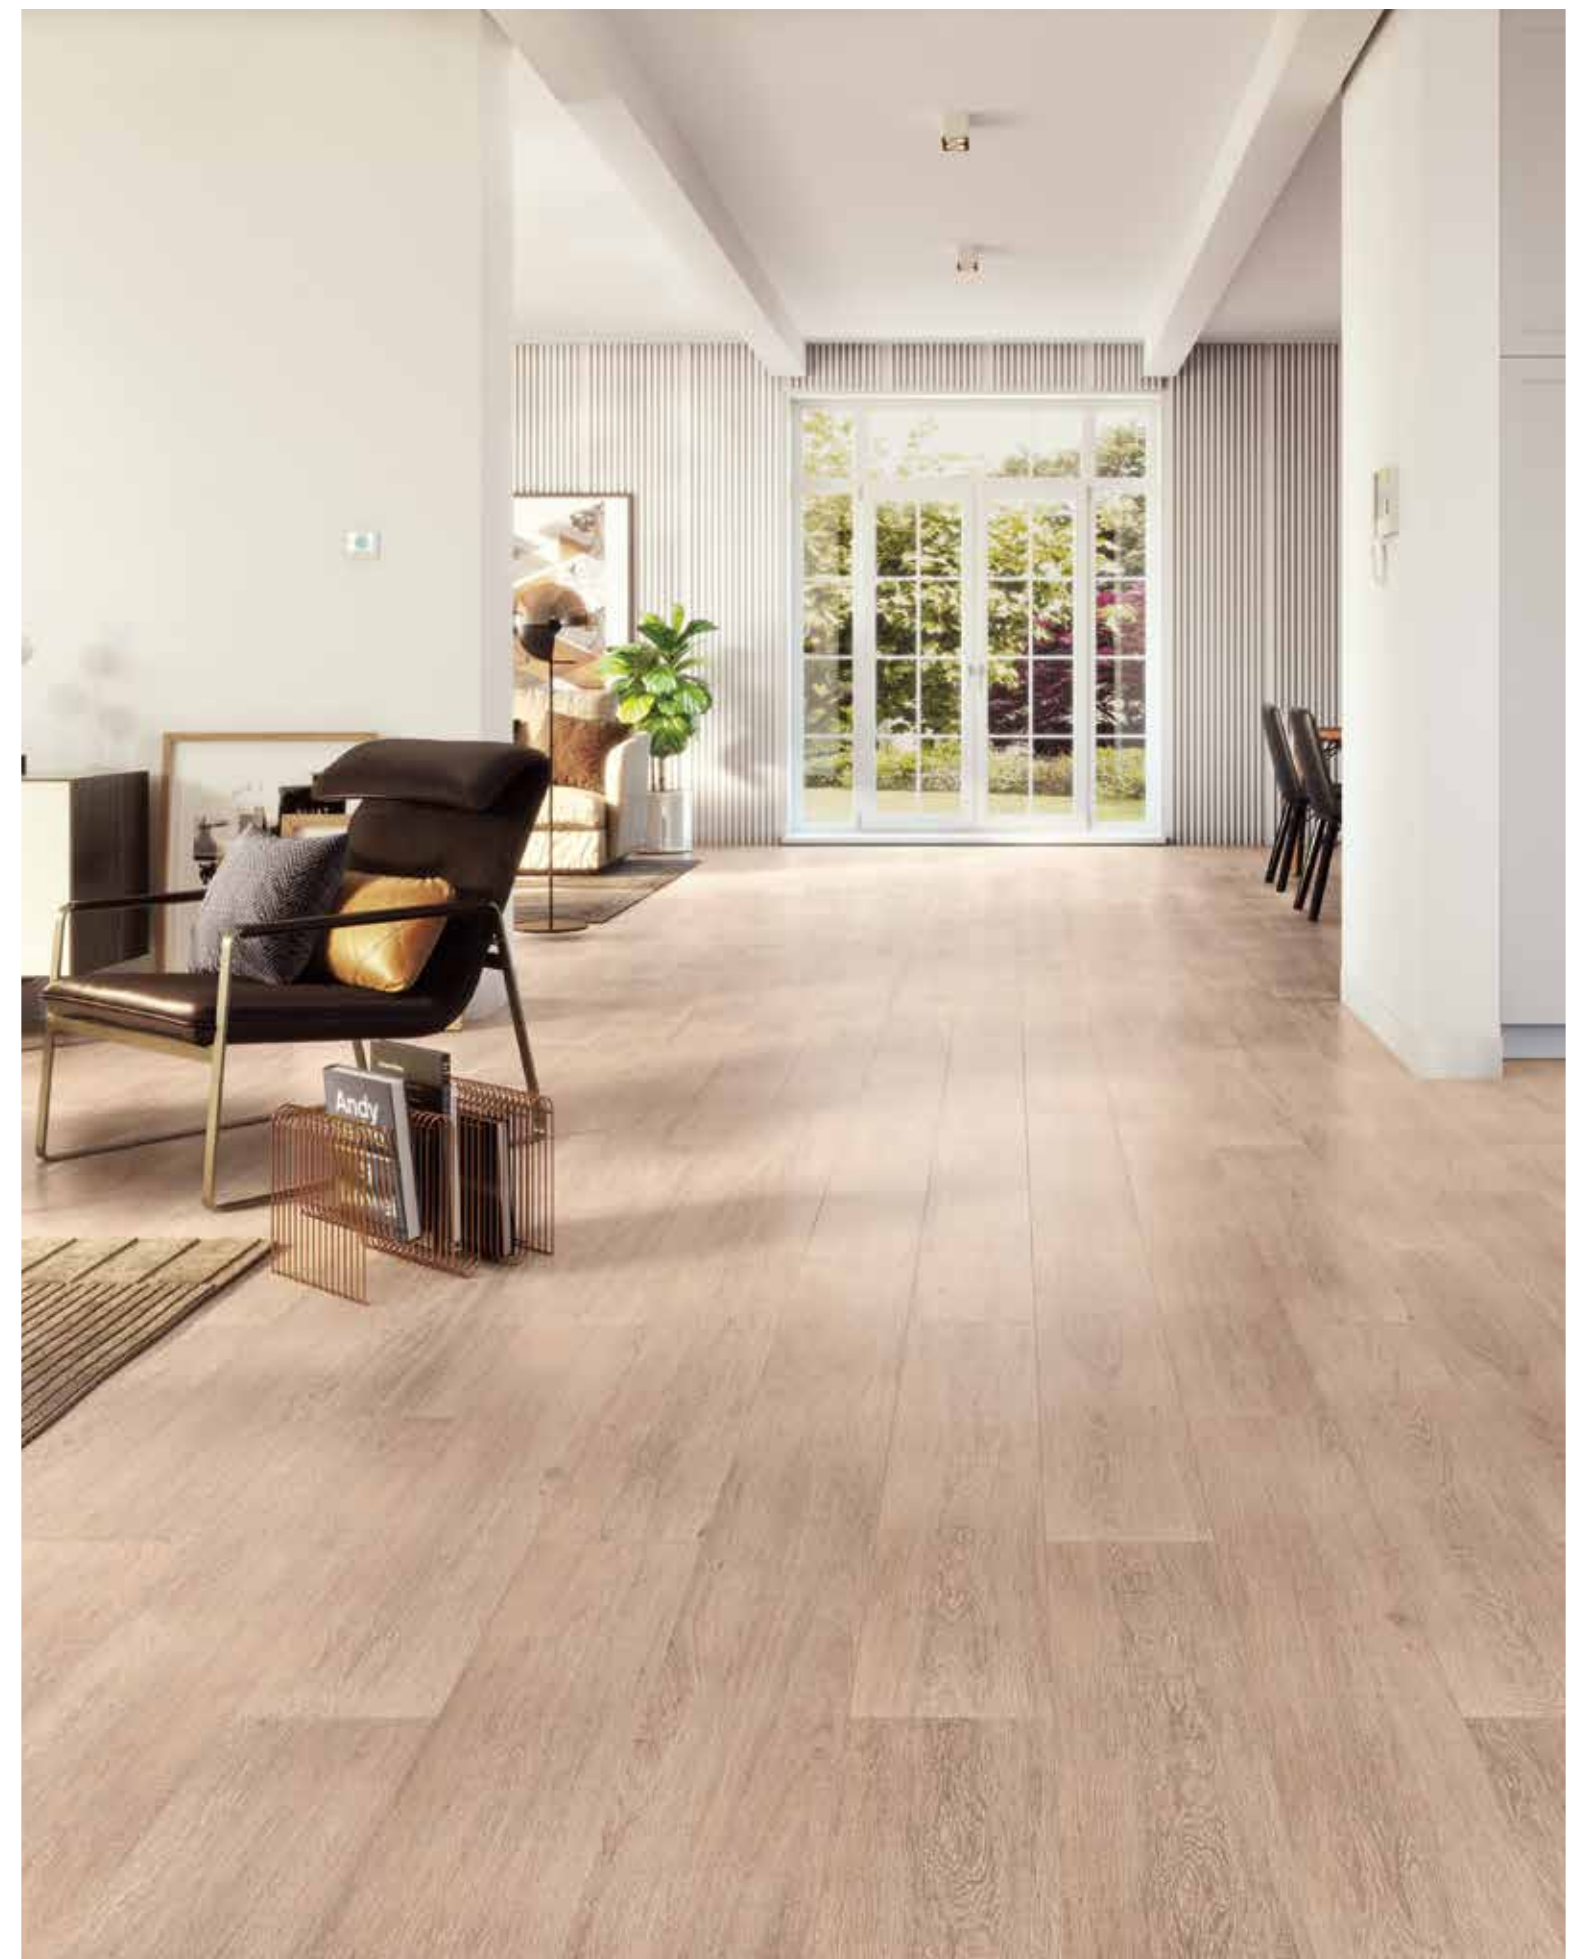

Sweden Nogal 20x120cm_7,9"x47,2"

White

Grey

Beige

Nature

Available Sizes	Pz/bx	Sqm/bx	Kg/bx	Bx/Pallet	Sqm/Pallet	Kg/Pallet	Thickness
15x90 cm._5,9"x35,4"	8pz	1,08	24,80	60bx	64,80	1.488	RT

Tarima Nature 15x90cm._5,9"x35,4" & Olympo Sand 60x120cm._23,6"x47,2"