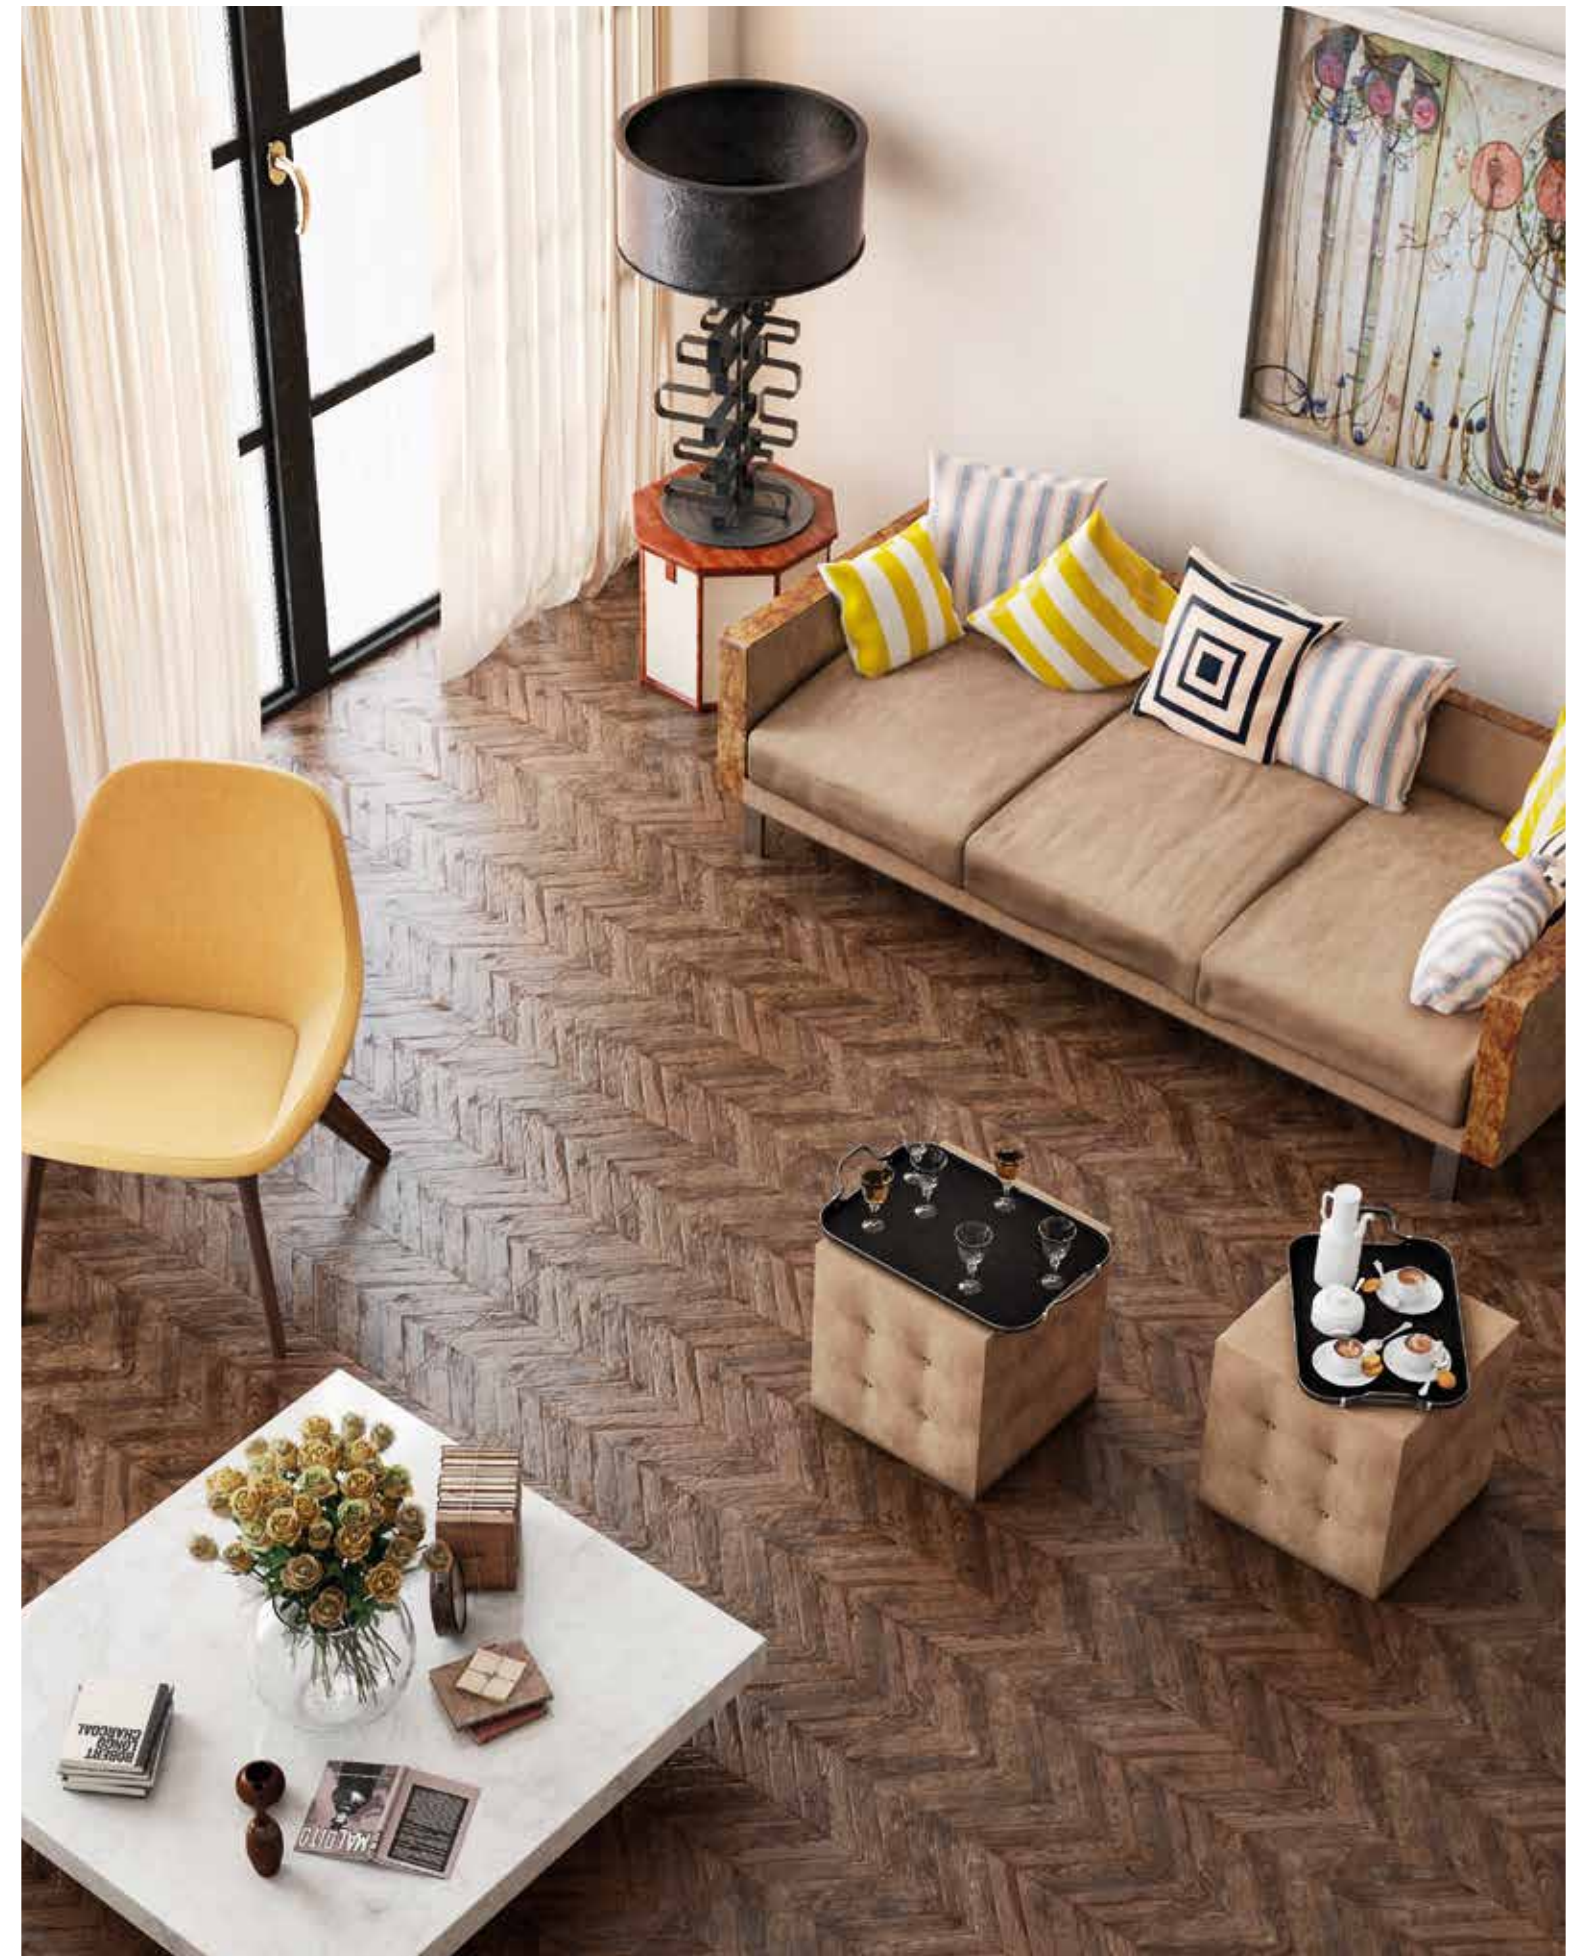

Velazquez Natural 45x90cm._17,7"x35,4"