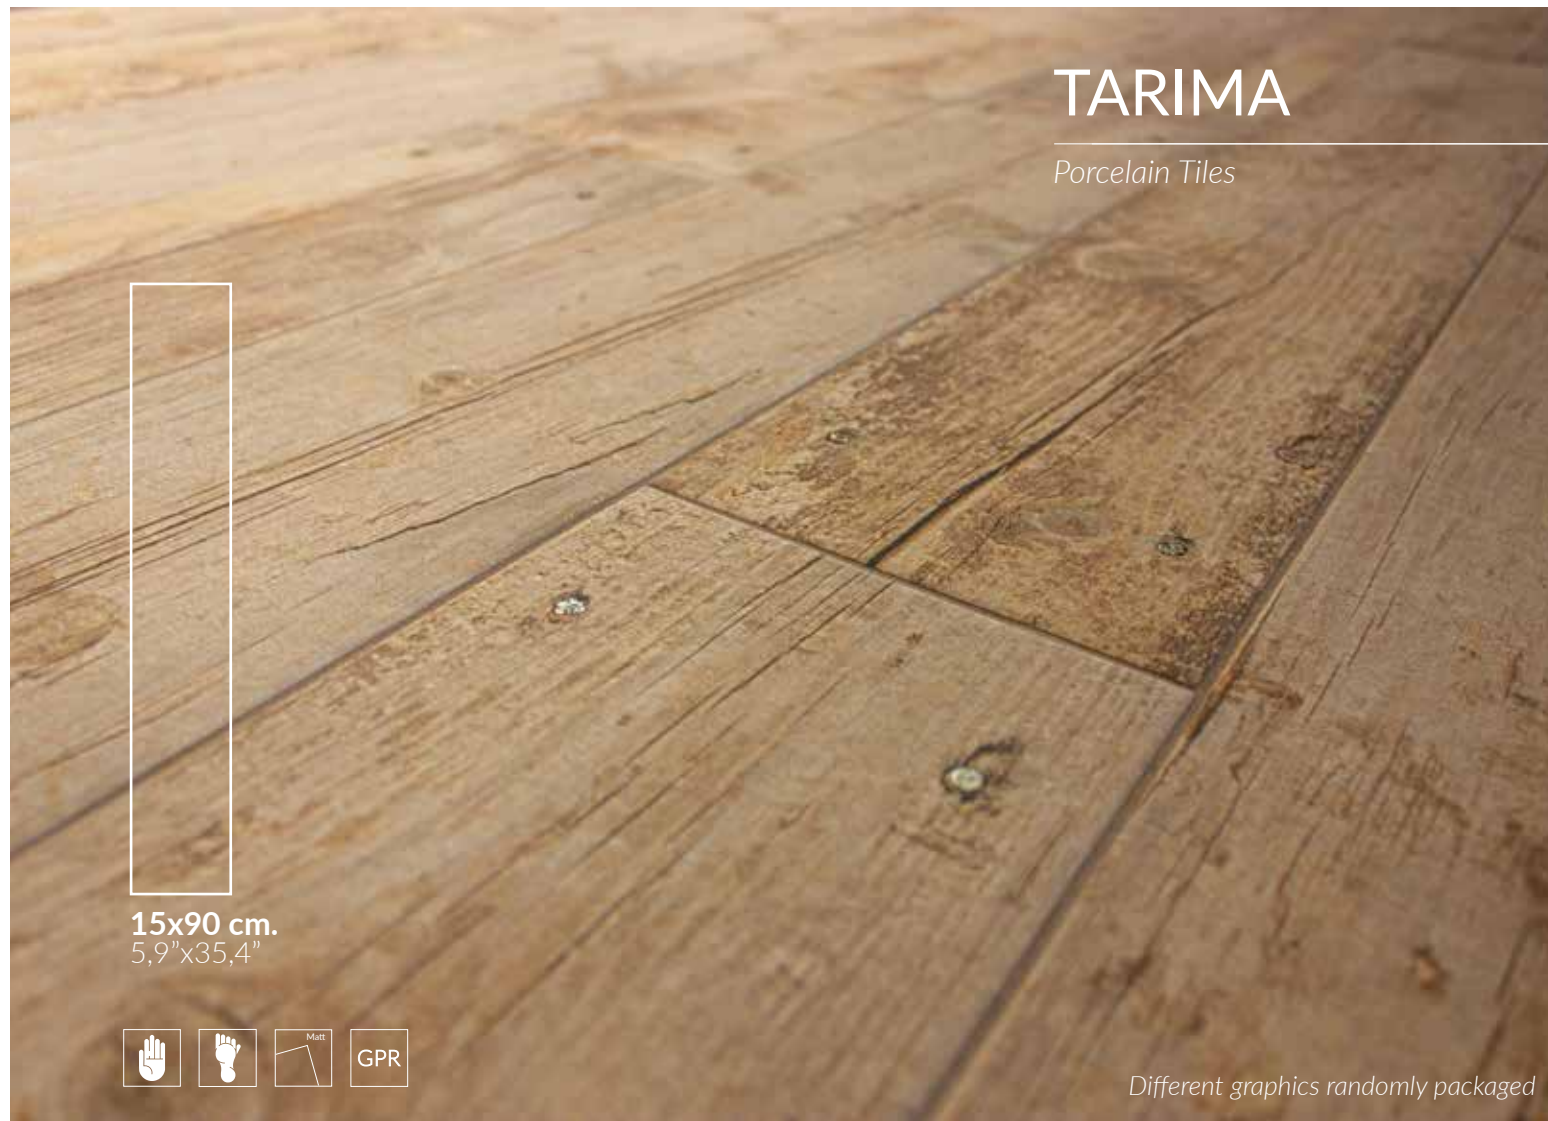

Available Sizes	Pz/bx	Sqm/bx	Kg/bx	Bx/Pallet	Sqm/Pallet	Kg/Pallet	Thickness
15x90 cm._5,9"x35,4"	8pz	1,08	24,80	60bx	64,80	1.488	RT