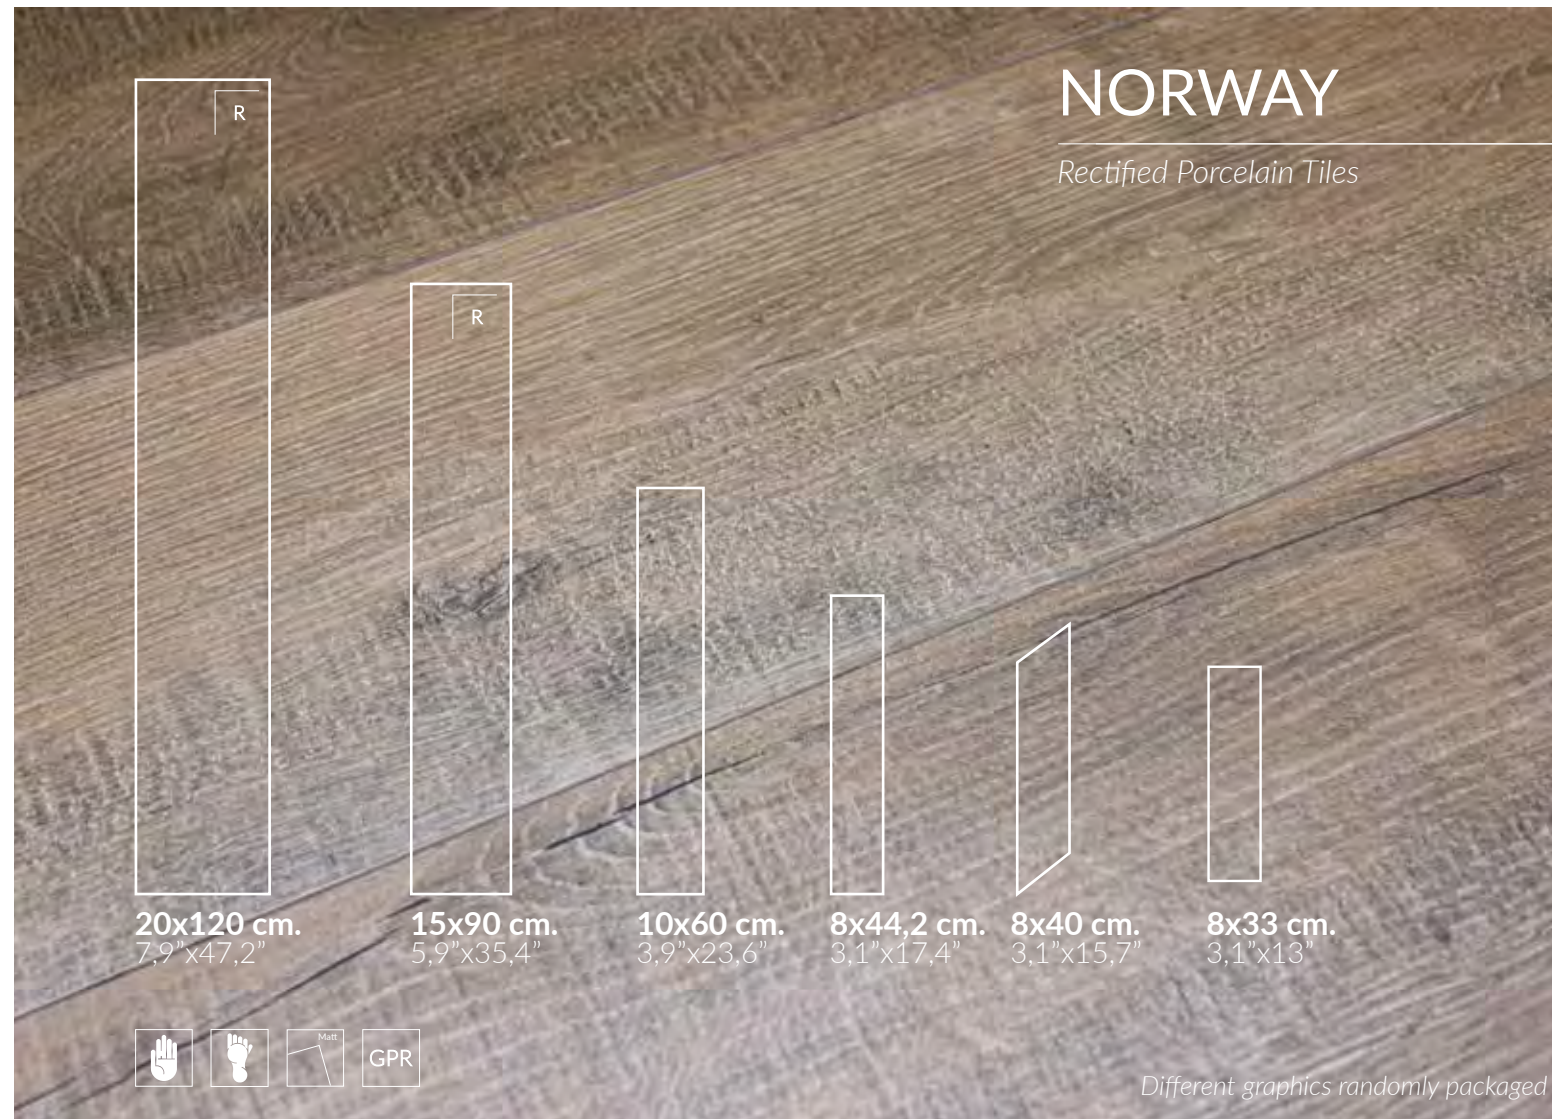

Montblanc Natural 10x60cm_3,9"x23,6"

MONTBLANC

Rectified Porcelain Tiles

Montblanc Miel 20x120cm_7,9"x47,2"

Montblanc Grey 20x120cm_7,9"x47,2"

_Also available Norway Light & Nature in R11_RD3 Antislip_Adz

_Also Available in 30x120 cm. 20mm Thickness