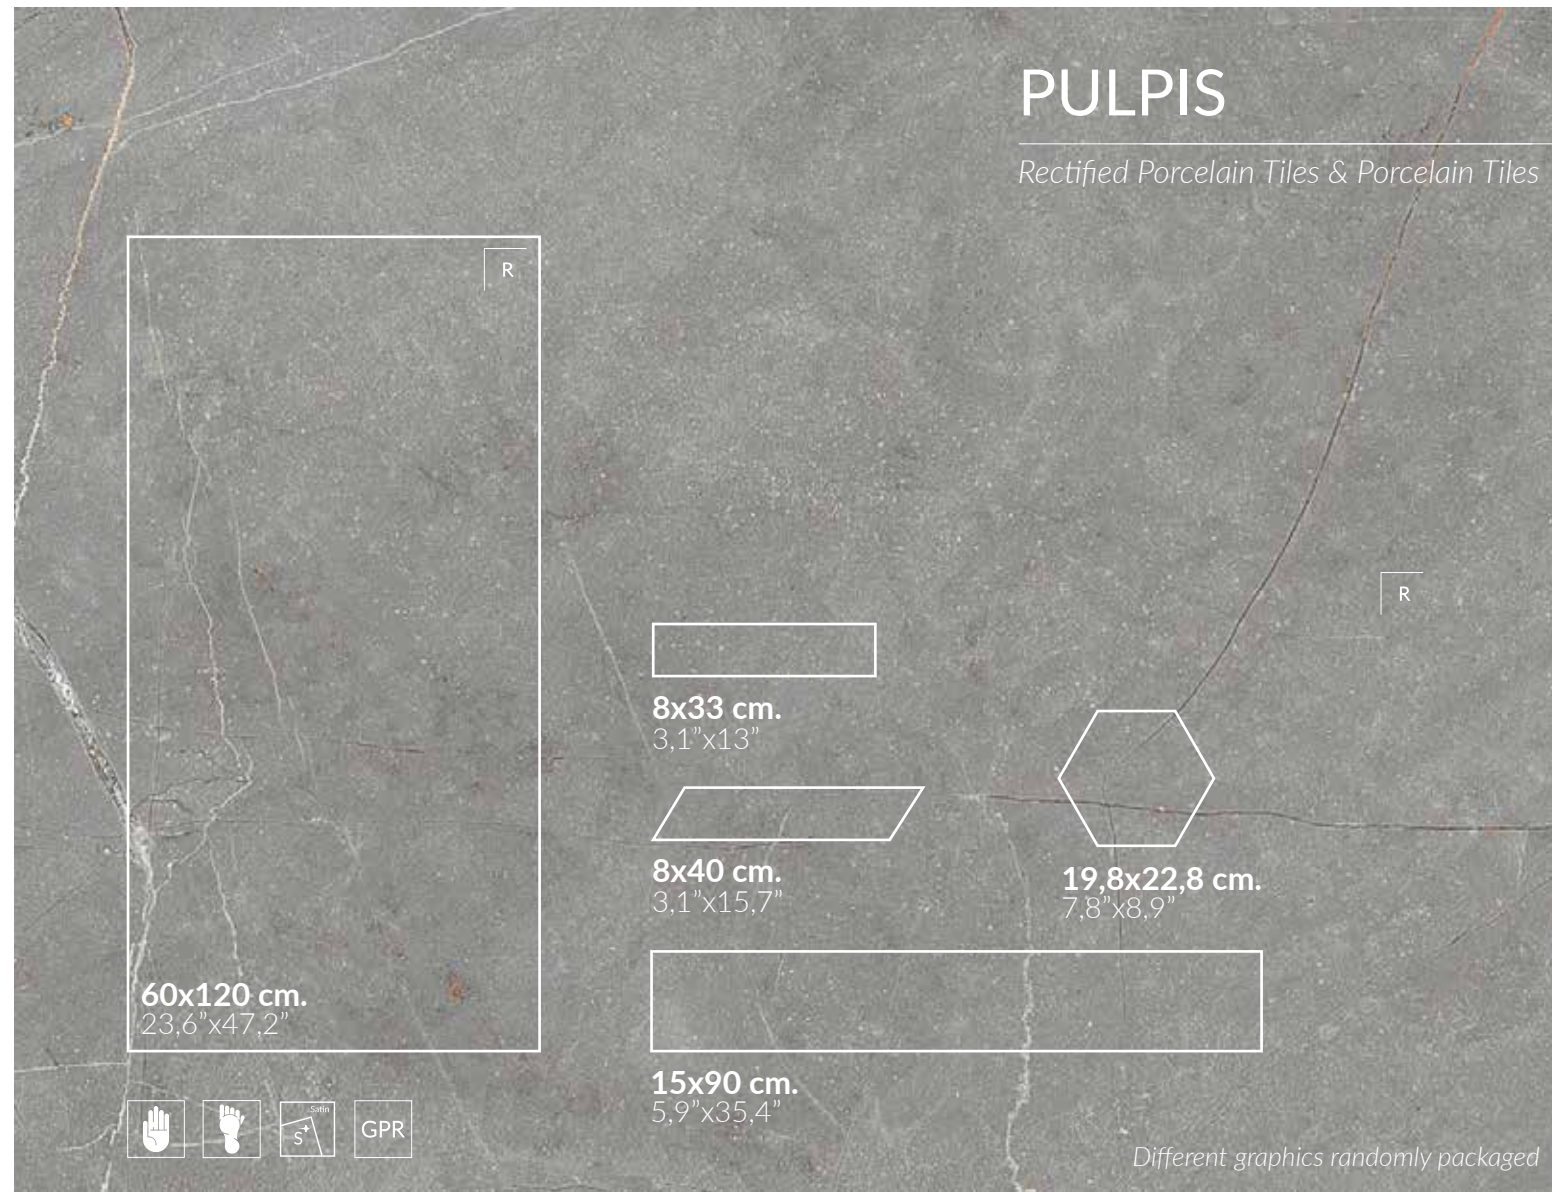

Available Sizes	Pz/bx	Sqm/bx	Kg/bx	Bx/Pallet	Sqm/Pallet	Kg/Pallet	Thickness
8x33 cm_3,1"x13"	32pz	0,84	12,73	76bx	63,84	970	RT
8x40 cm_3,1"x15,7"	30pz	0,96	16,83	64bx	62,40	1.092	RT
15x90 cm_5,9"x35,4"	8pz	1,08	23,03	60bx	64,80	1.397	RT
19,8x22,8 cm_7,8"x8,9"	24pz	0,84	17,47	48bx	40,32	875	RT
60x120 cm_23,6"x47,2"	2pz	1,44	37,05	32bx	46,08	1.185	RT