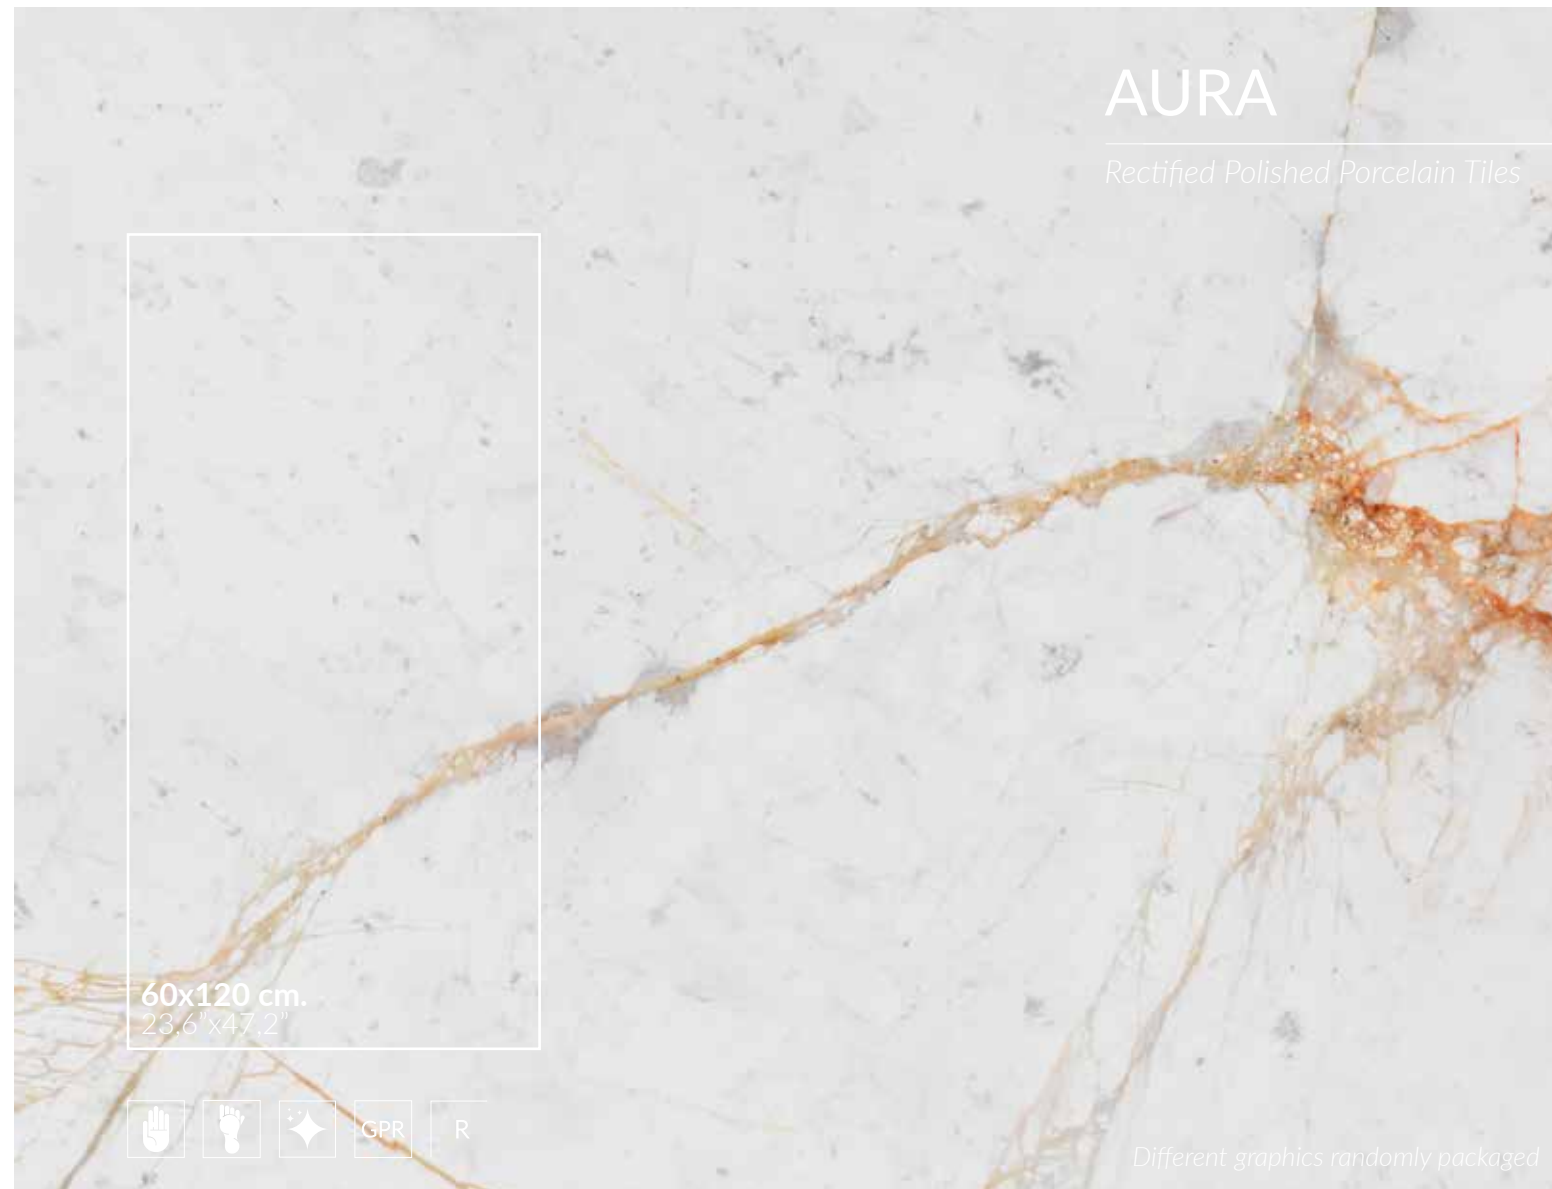

Special Pieces

Available Sizes	Pz/bx	Sqm/bx	Kg/bx	Bx/Pallet	Sqm/Pallet	Kg/Pallet	Thickness
60x120 cm_23,6"x47,2"	2pz	1,44	37,05	32bx	46,08	1.185	RT
Net 30x30 cm_11,8"x11,8"	11pz	1,00	23,12	42bx	42,00	990	RT
5x60 cm_2"x23,6"	24pz	0,72	18,21	64bx	46,08	1.160	RT