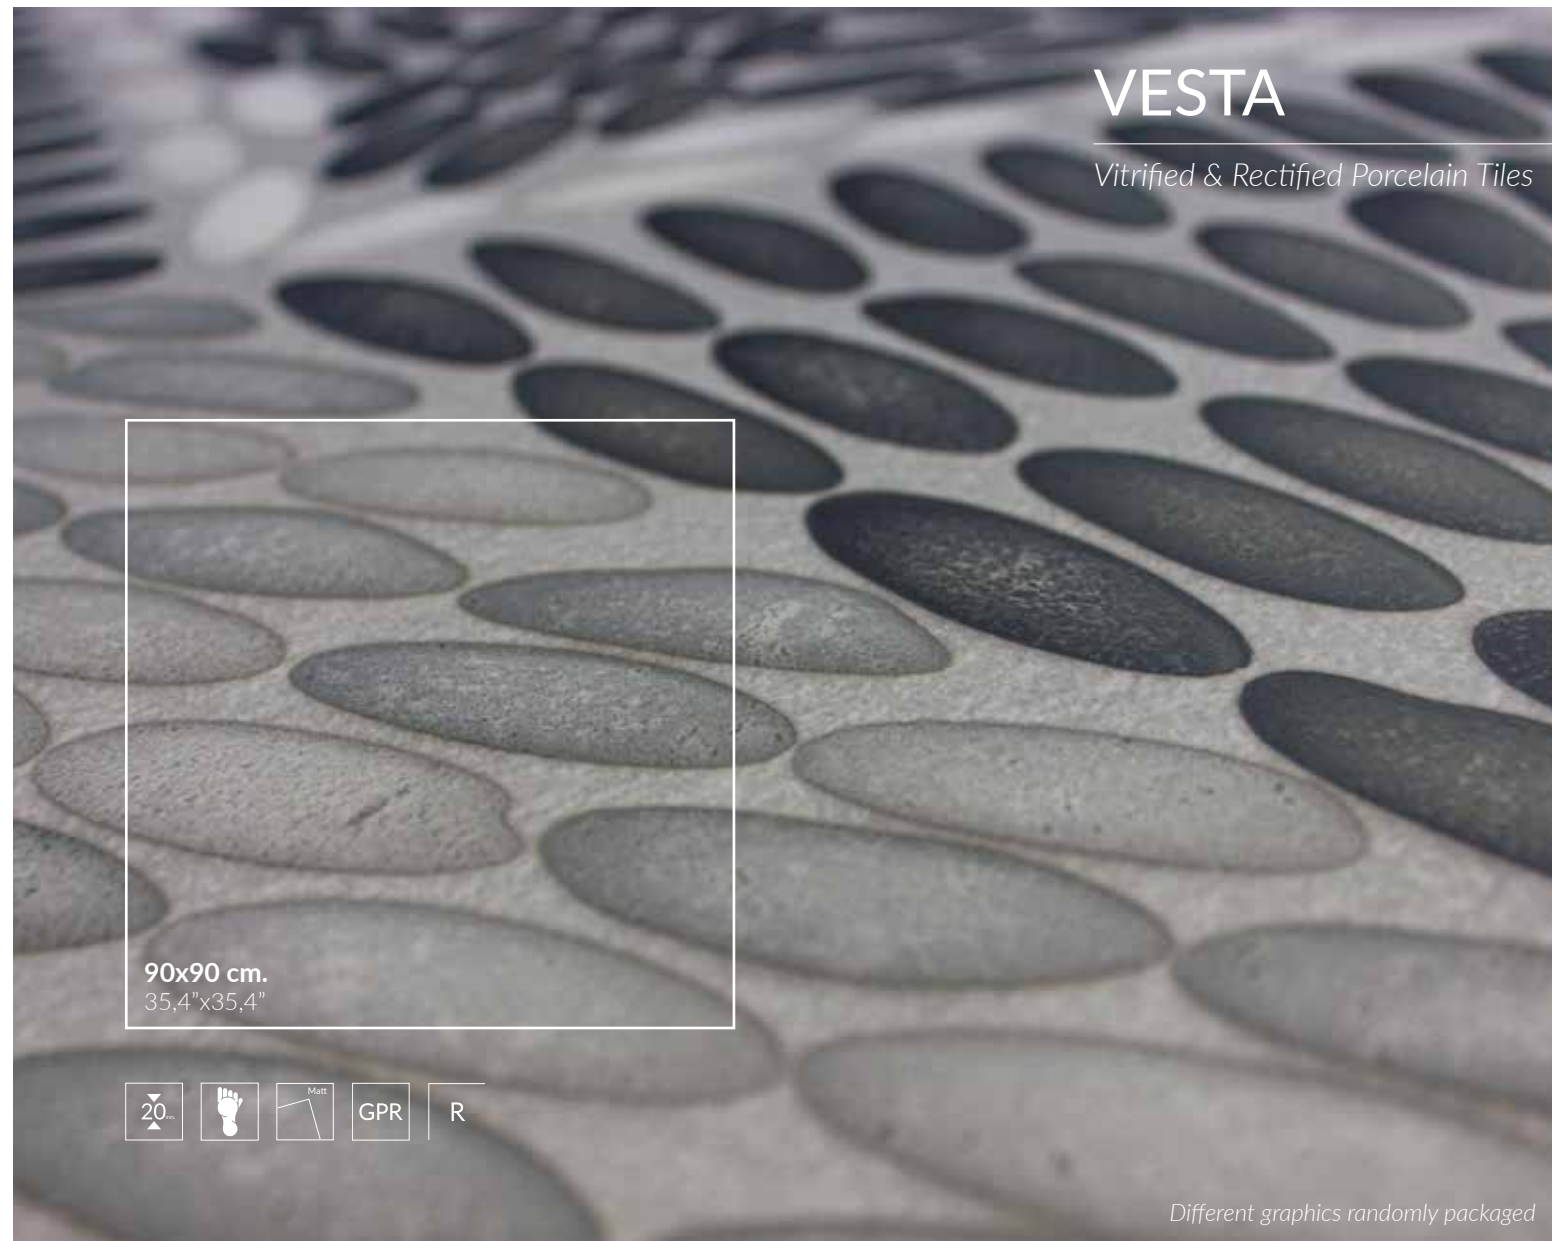

# TRAVERTINO

*Vitrified & Rectified Porcelain Tiles*

Travertino Gris 60x120cm\_23,6"x47,2"

Travertino Blanco 60x120cm\_23,6"x47,2"

Base

Beige

Gris

Available Sizes	Pz/bx	Sqm/bx	Kg/bx	Bx/Pallet	Sqm/Pallet	Kg/Pallet	Thickness
90x90 cm._35,4"x35,4"	1pz	0,81	39,42	27bx	21,87	1.080	20mm