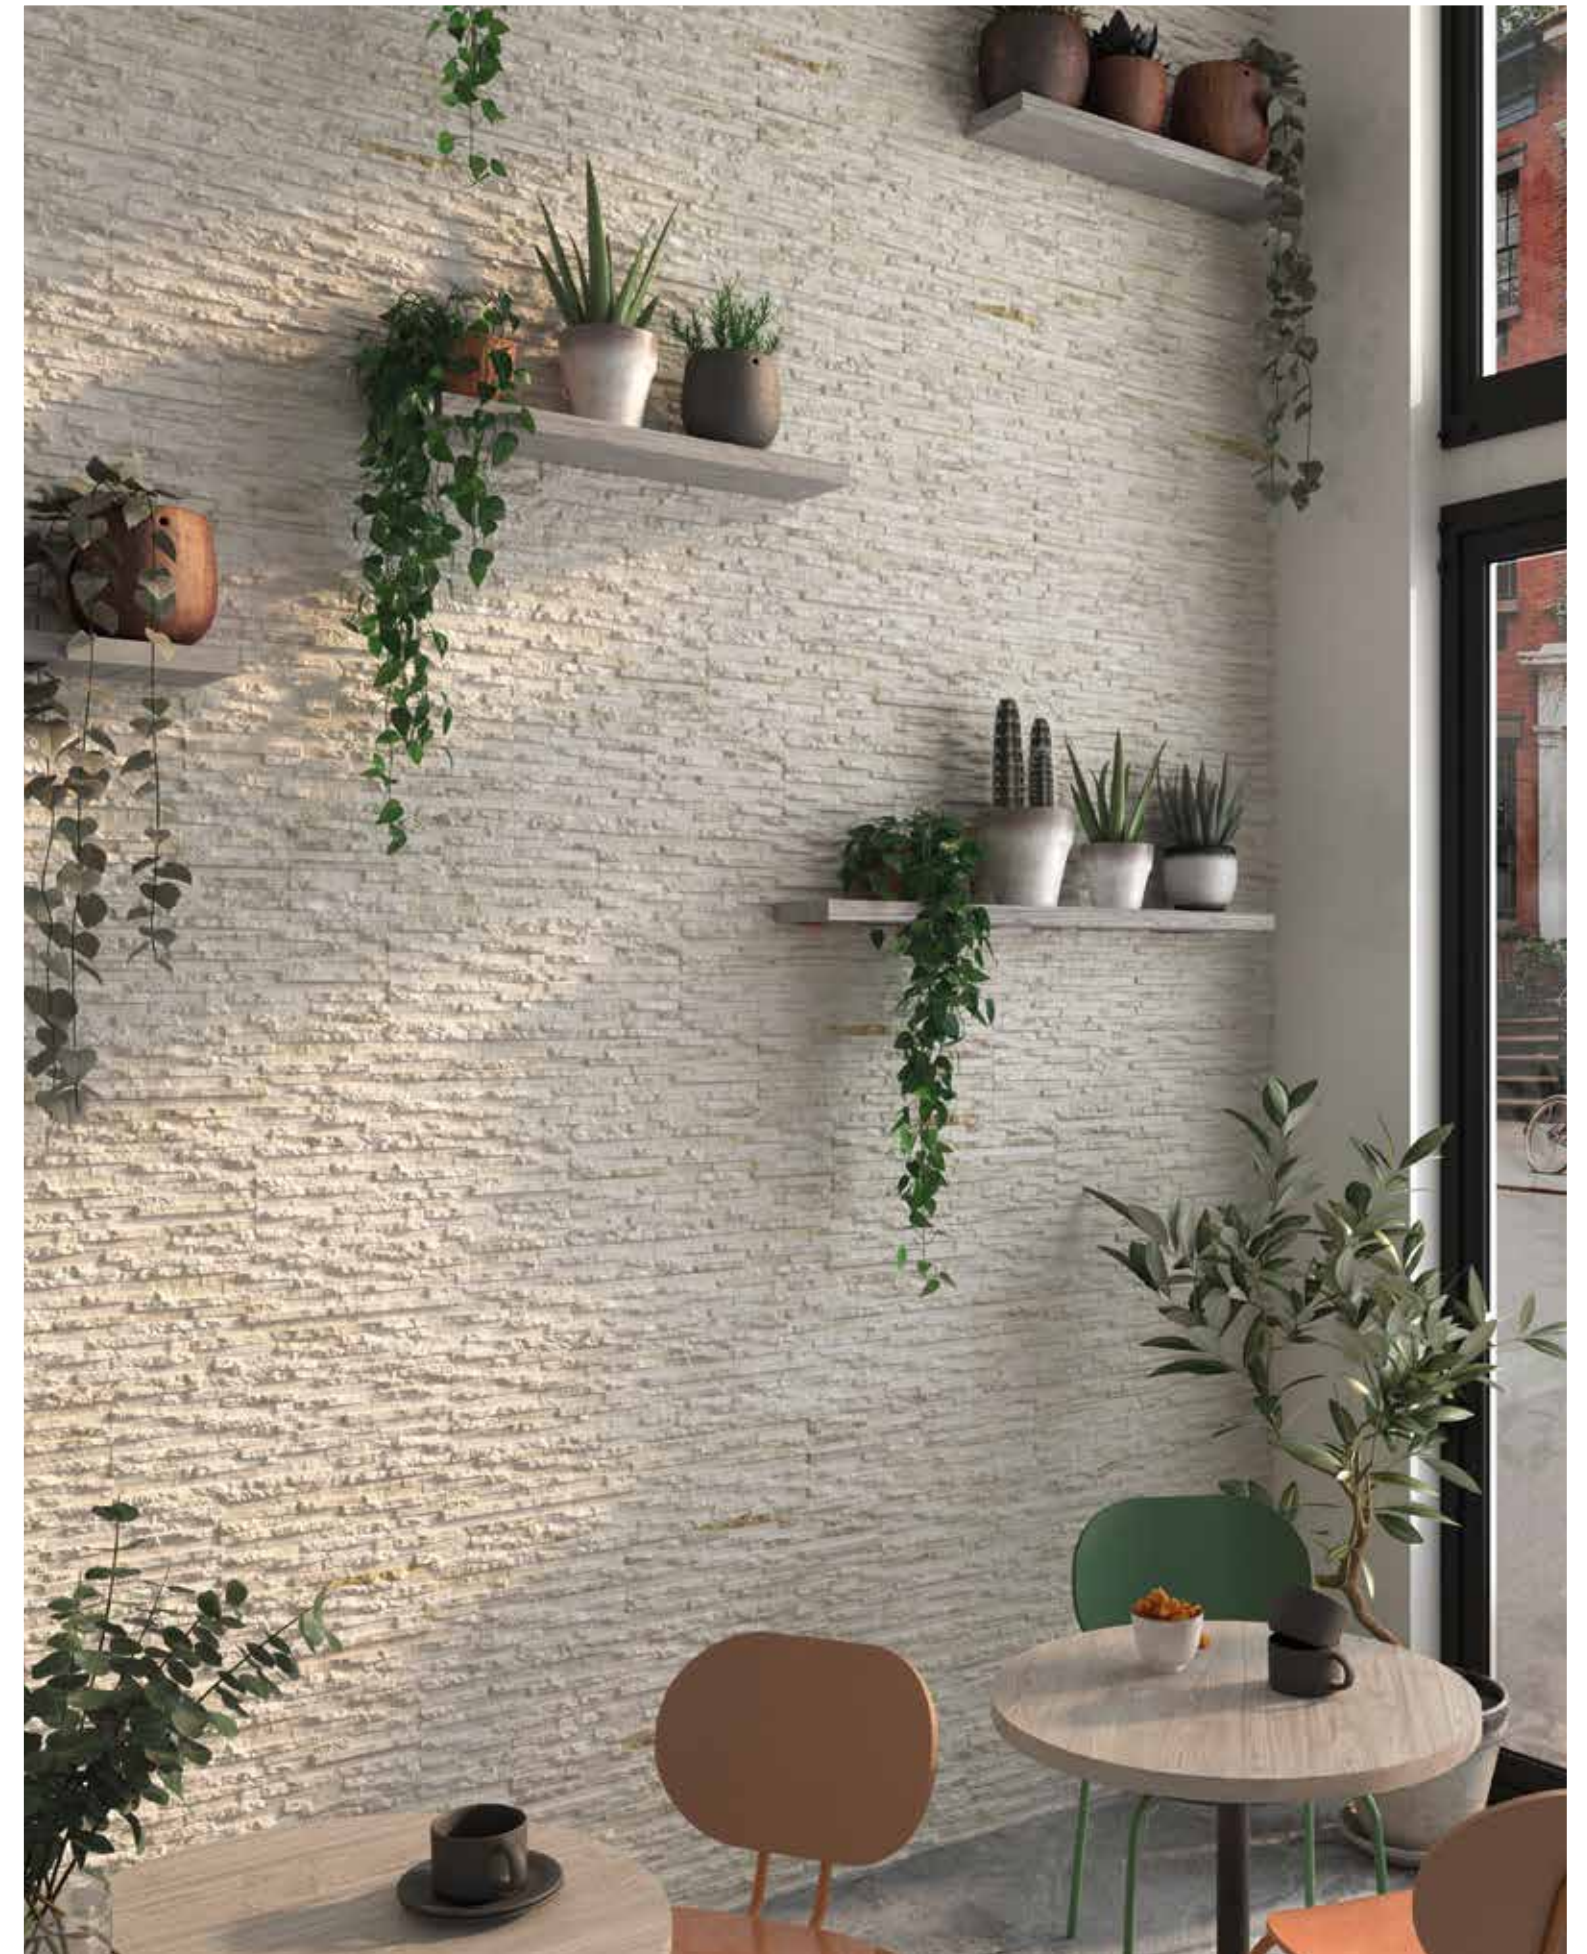

Centenar White 17x52cm._6,7"x20,5"