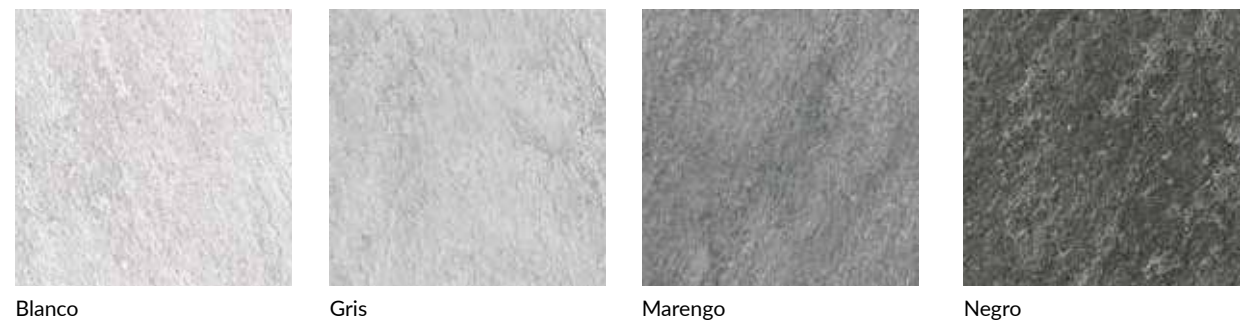

# PIZARRA

Vitrified & Rectified Porcelain Tiles

**45x90 cm.**  
17,7"x35,4"

**90x90 cm.**  
35,4"x35,4"

**60x60 cm.**  
23,6"x23,6"

**60x90 cm.**  
23,6"x35,4"

**60x120 cm.**  
23,6"x47,2"

Different graphics randomly packaged