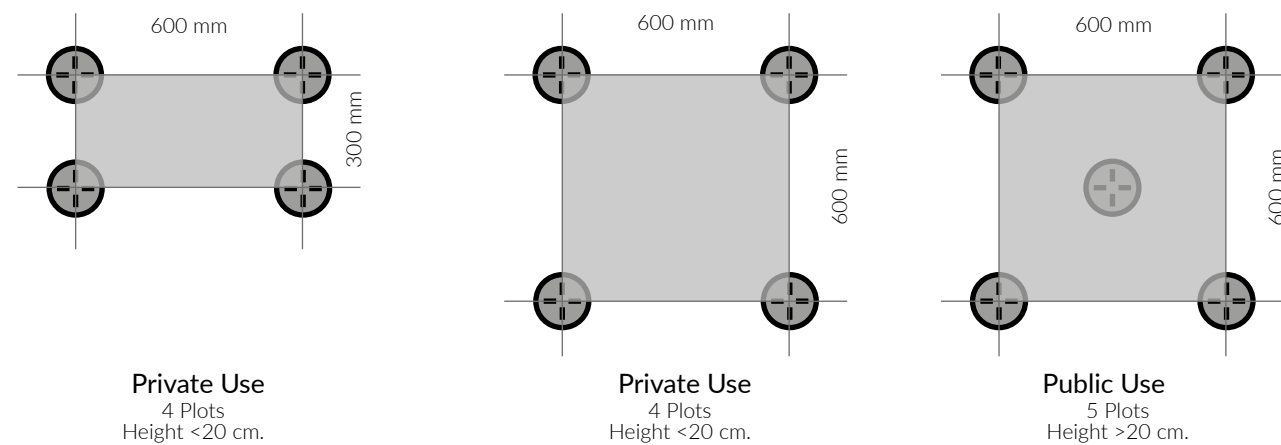

Private Use
6 Plots
Height <20 cm.

Public Use
8 Plots
Height >20 cm.