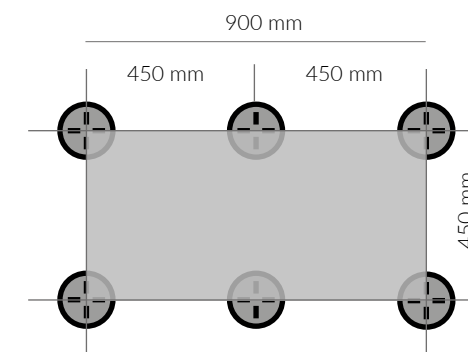

For heights higher than 40 cm, we recommend using a batten substructure and mesh reinforcement on the back of the tile to avoid defragmentation or reducing the distance between battens.