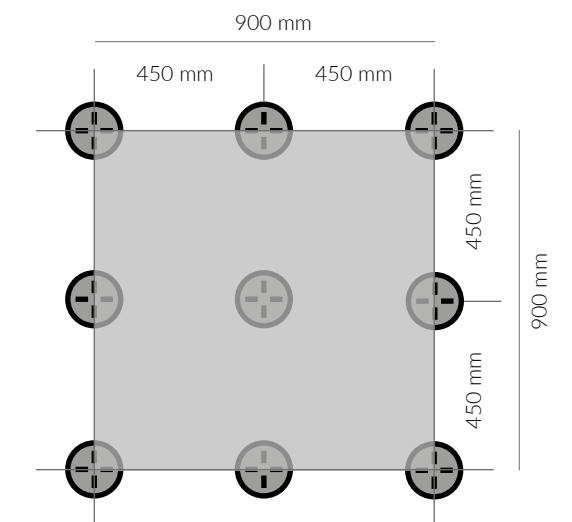

For heights higher than 40 cm, we recommend using a batten substructure and mesh reinforcement on the back of the tile to avoid defragmentation or reducing the distance between battens.