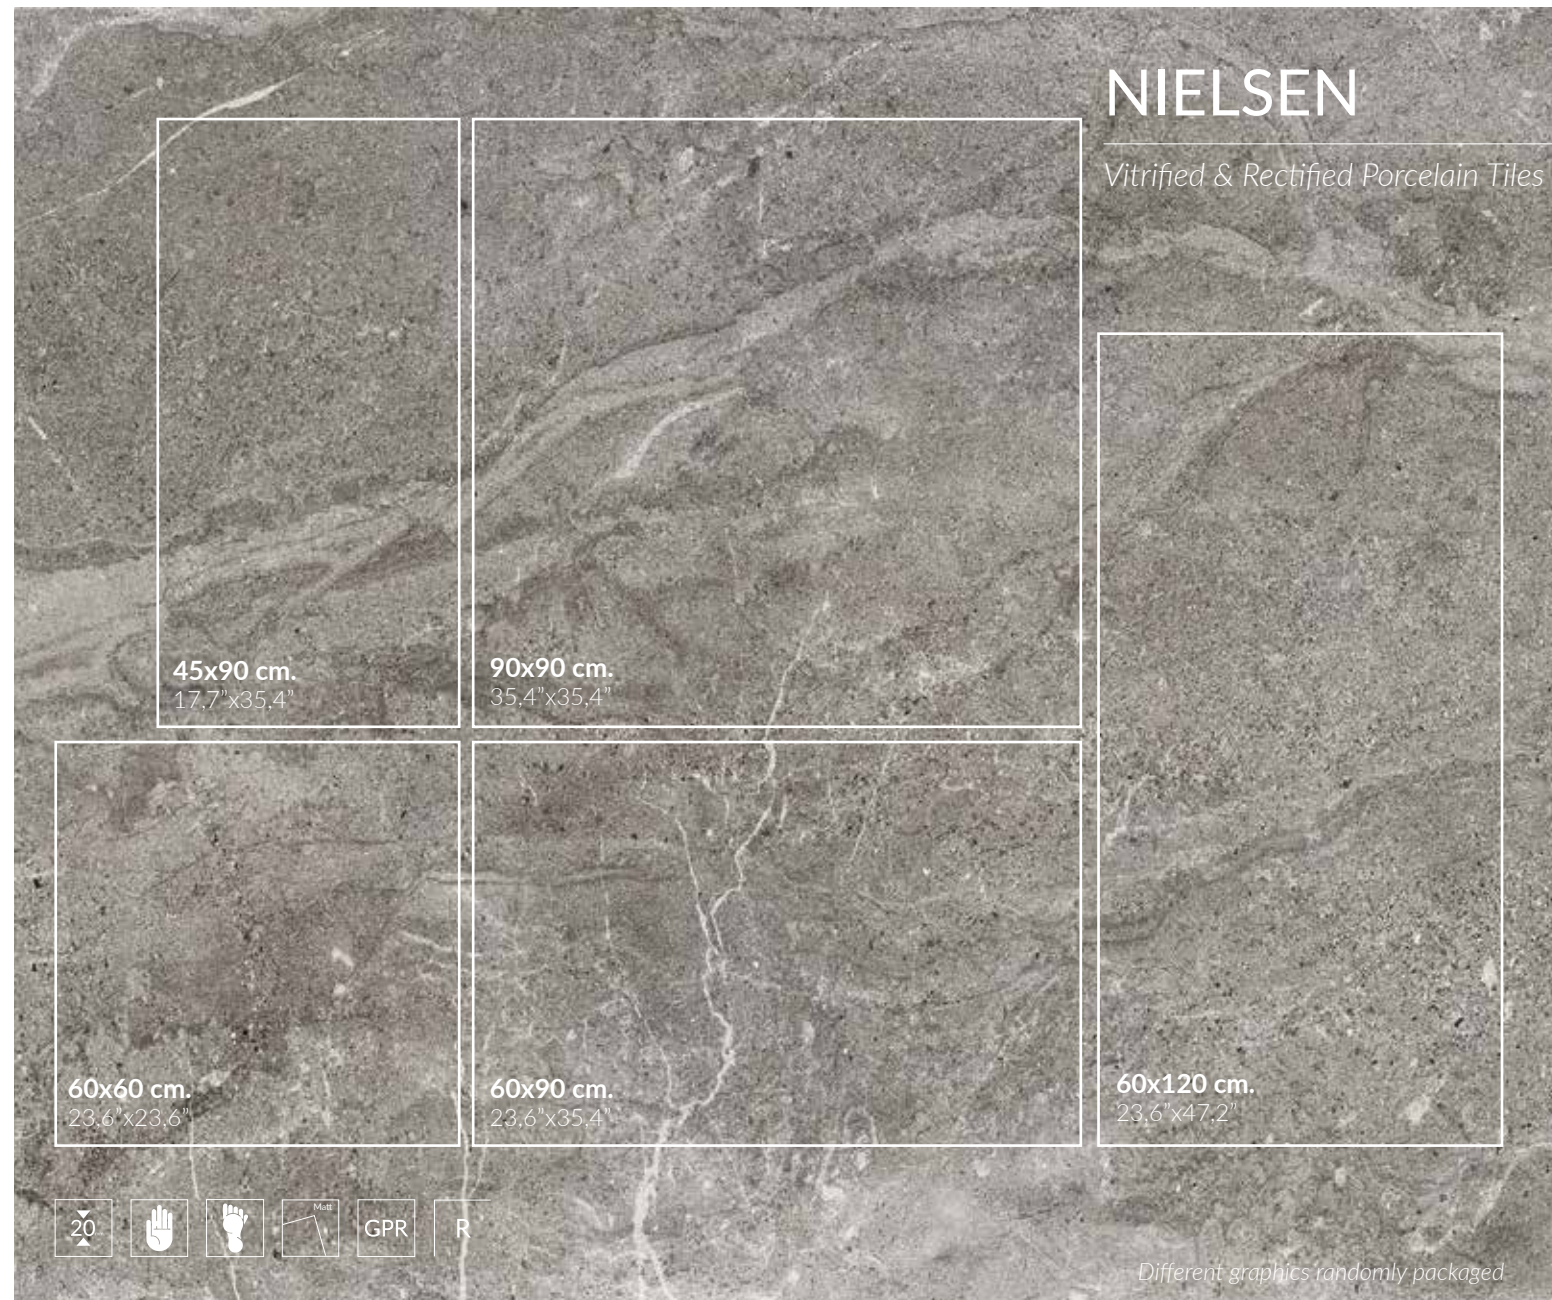

# JULIETTE

Vitrified & Rectified Porcelain Tiles

Juliette Gris & Juliette Antracita 60x120cm.\_23,6"x47,2"

Juliette Bone 60x120cm.\_23,6"x47,2"

Beige

Marron

Perla

Antracita