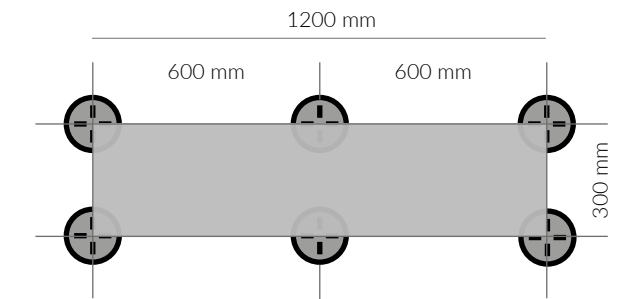

Private Use
6 Plots
Height <20 cm.

Public Use
8 Plots
Height >20 cm.