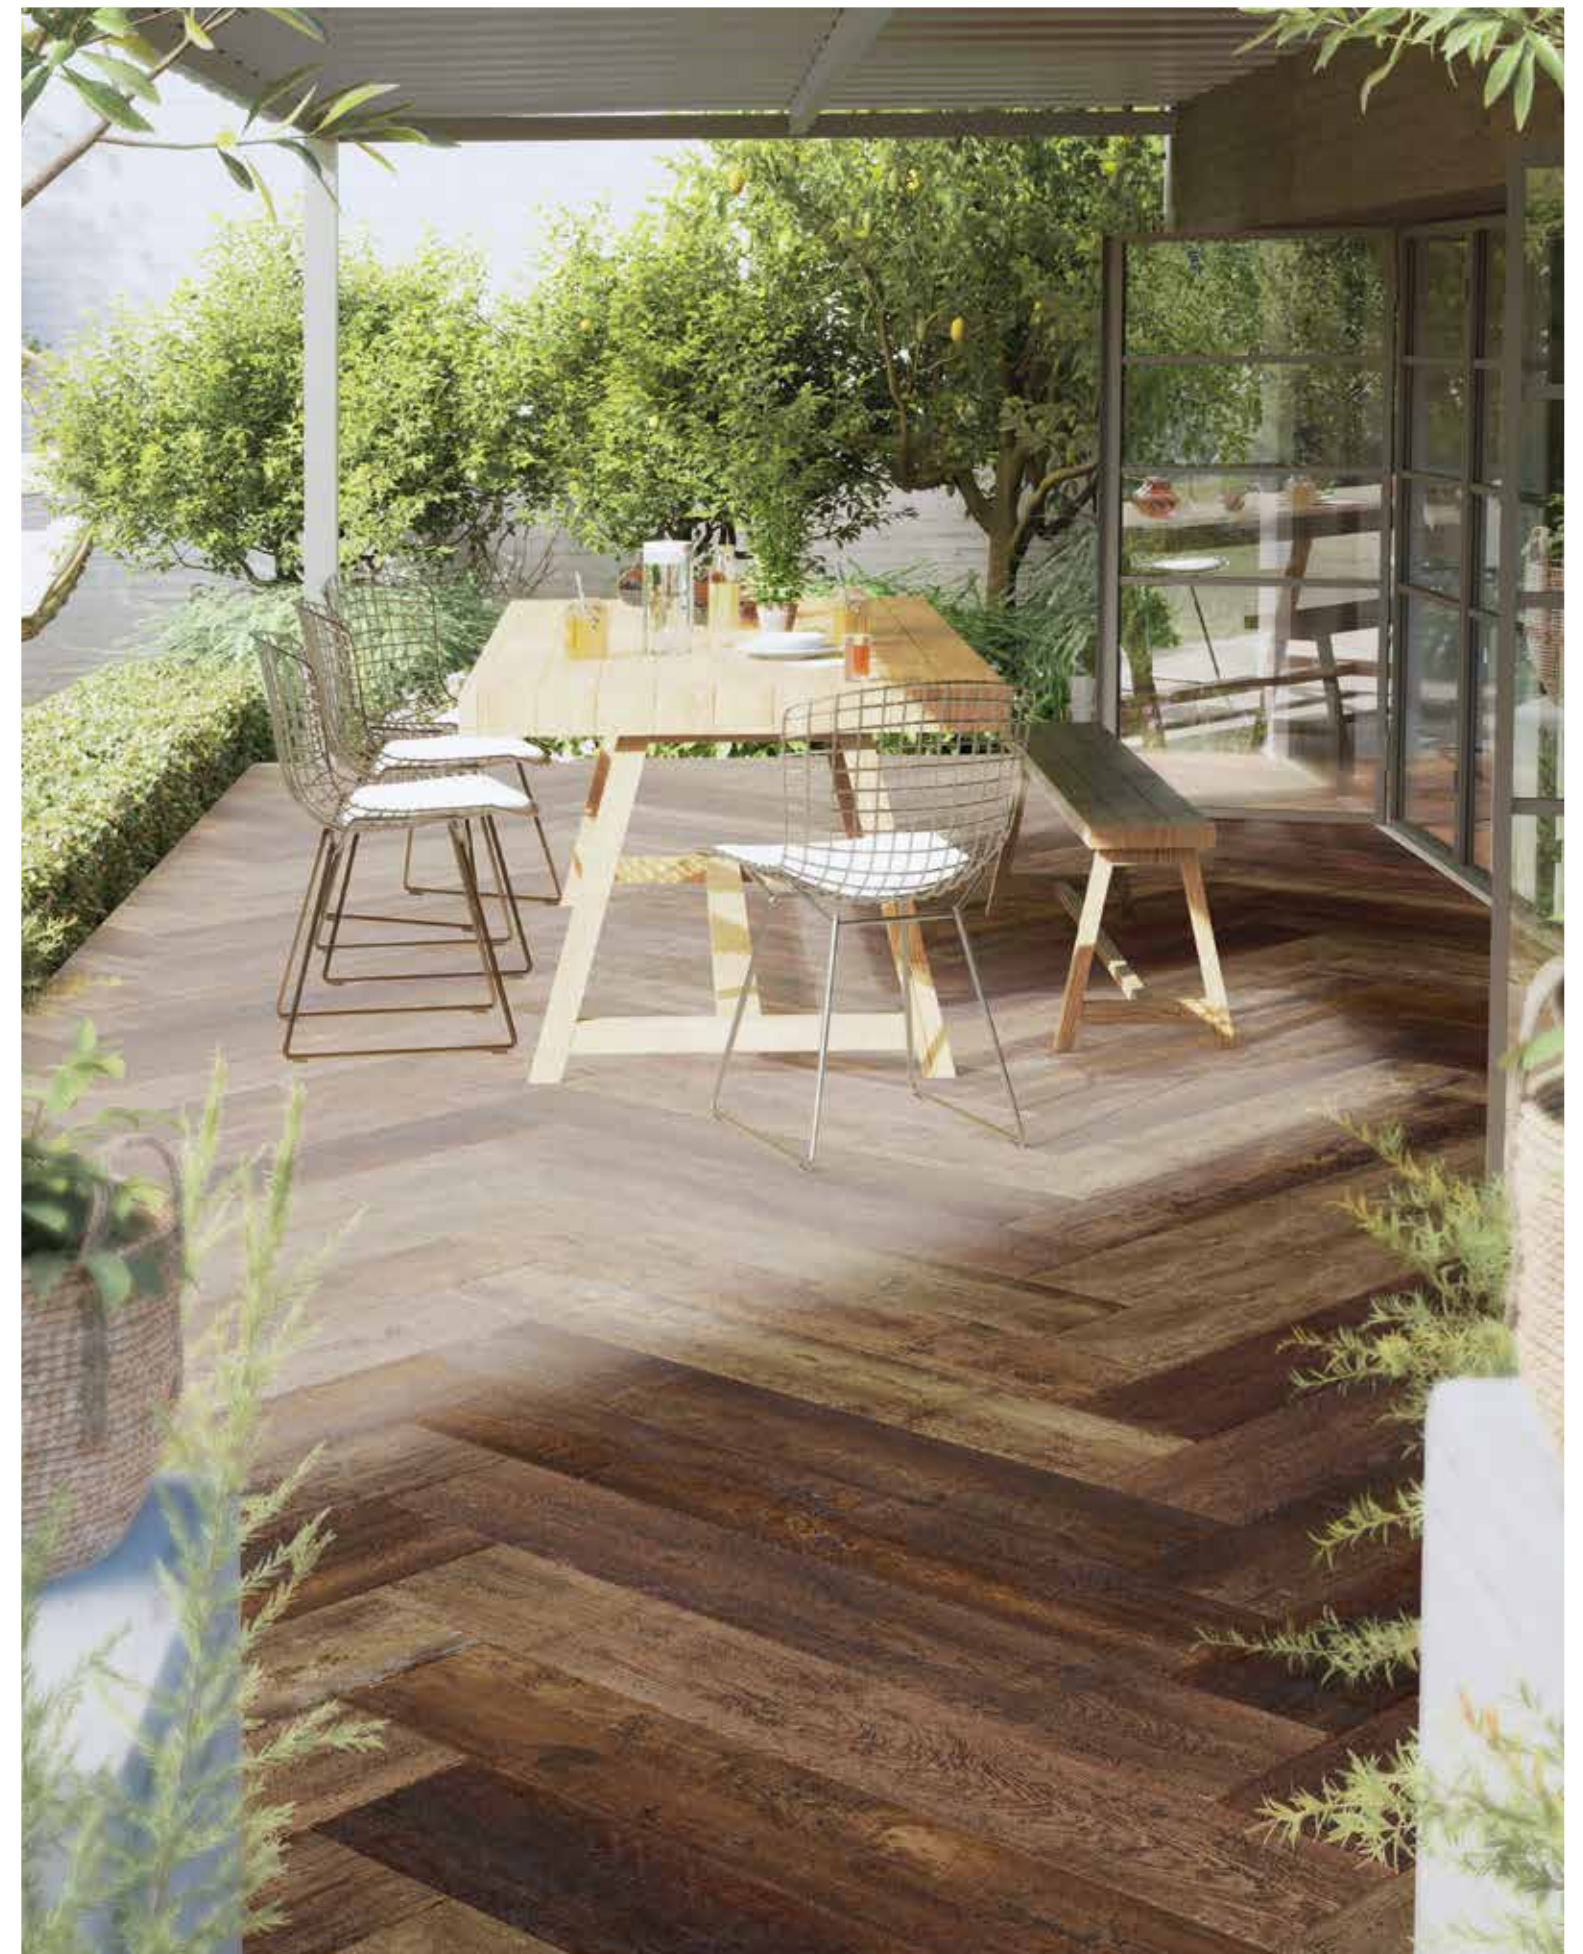

# CEDRO

Vitrified & Rectified Porcelain Tiles

└ Cedro Natural 30x120cm\_11,8"x47,2"

└ Cedro Gris 30x120cm\_11,8"x47,2"

Florisant 30x120cm\_11,8"x47,2"

Available Sizes	Pz/bx	Sqm/bx	Kg/bx	Bx/Pallet	Sqm/Pallet	Kg/Pallet	Thickness
30x120 cm_11,8"x47,2"	2pz	0,72	37,16	30bx	21,60	1.130	20mm