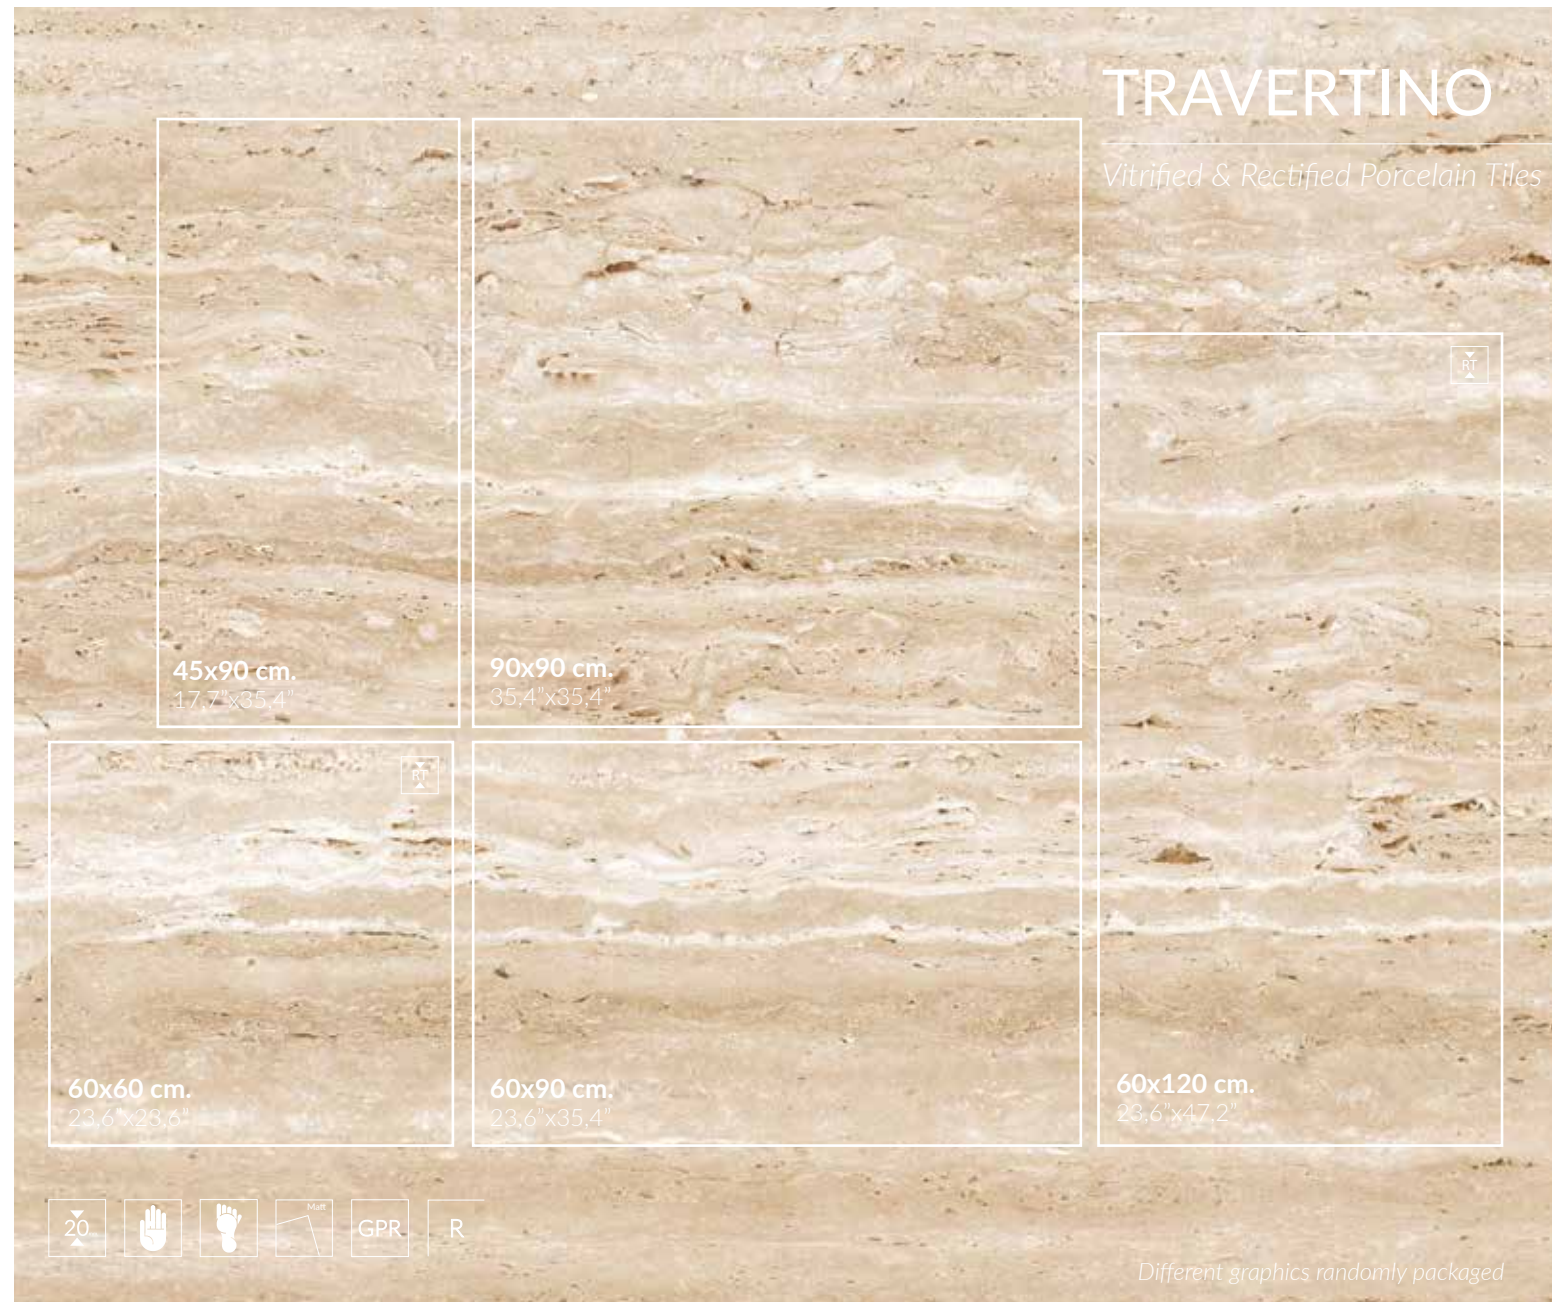

# RODIN

Vitrified & Rectified Porcelain Tiles

└ Rodin Antracita 60x60cm, 23,6"x23,6"

└ Rodin Grey 60x60 cm. & 60x120cm, 23,6"x23,6" & 23,6"x47,2"

Blanco

Gris

Beige

Noce