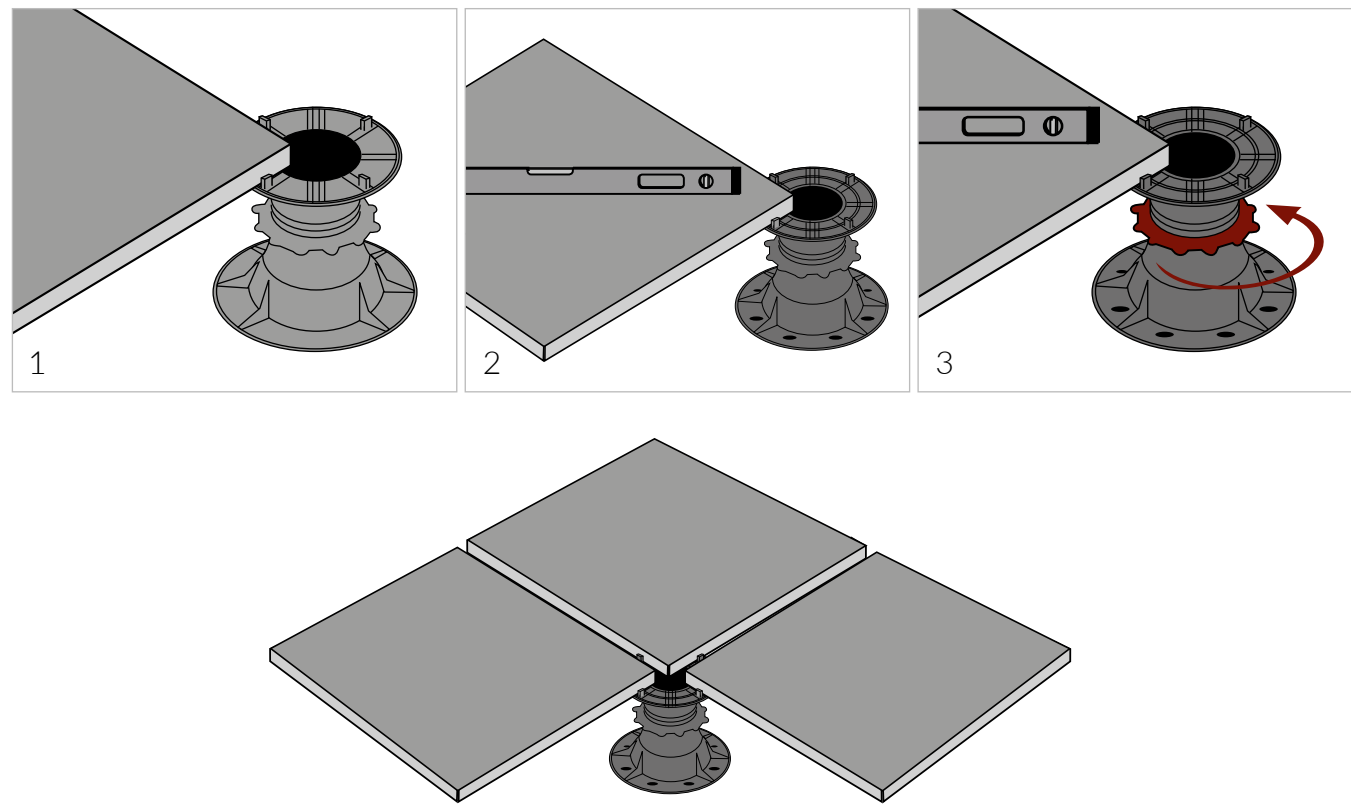

Installation guide_ Raised Laying

In the raised floor system, 20mm thickness porcelain tiles are placed on supports (plots) of adjustable height, which allows to obtain in a easy and quickly way the desired height, something that greatly helps with the installation of the pieces. It is perfect for areas with a slight inclination such as terraces, gardens, patios or pedestrian crossings, among others, since the plot, being self-adjusting would balance this unevenness.

To install the 20mm thickness porcelain tiles, we must only place the piece on the plots, check the inclination with a level and adjust the PVC support to the desired height to achieve the desired planimetry (see drawings 1, 2 and 3).