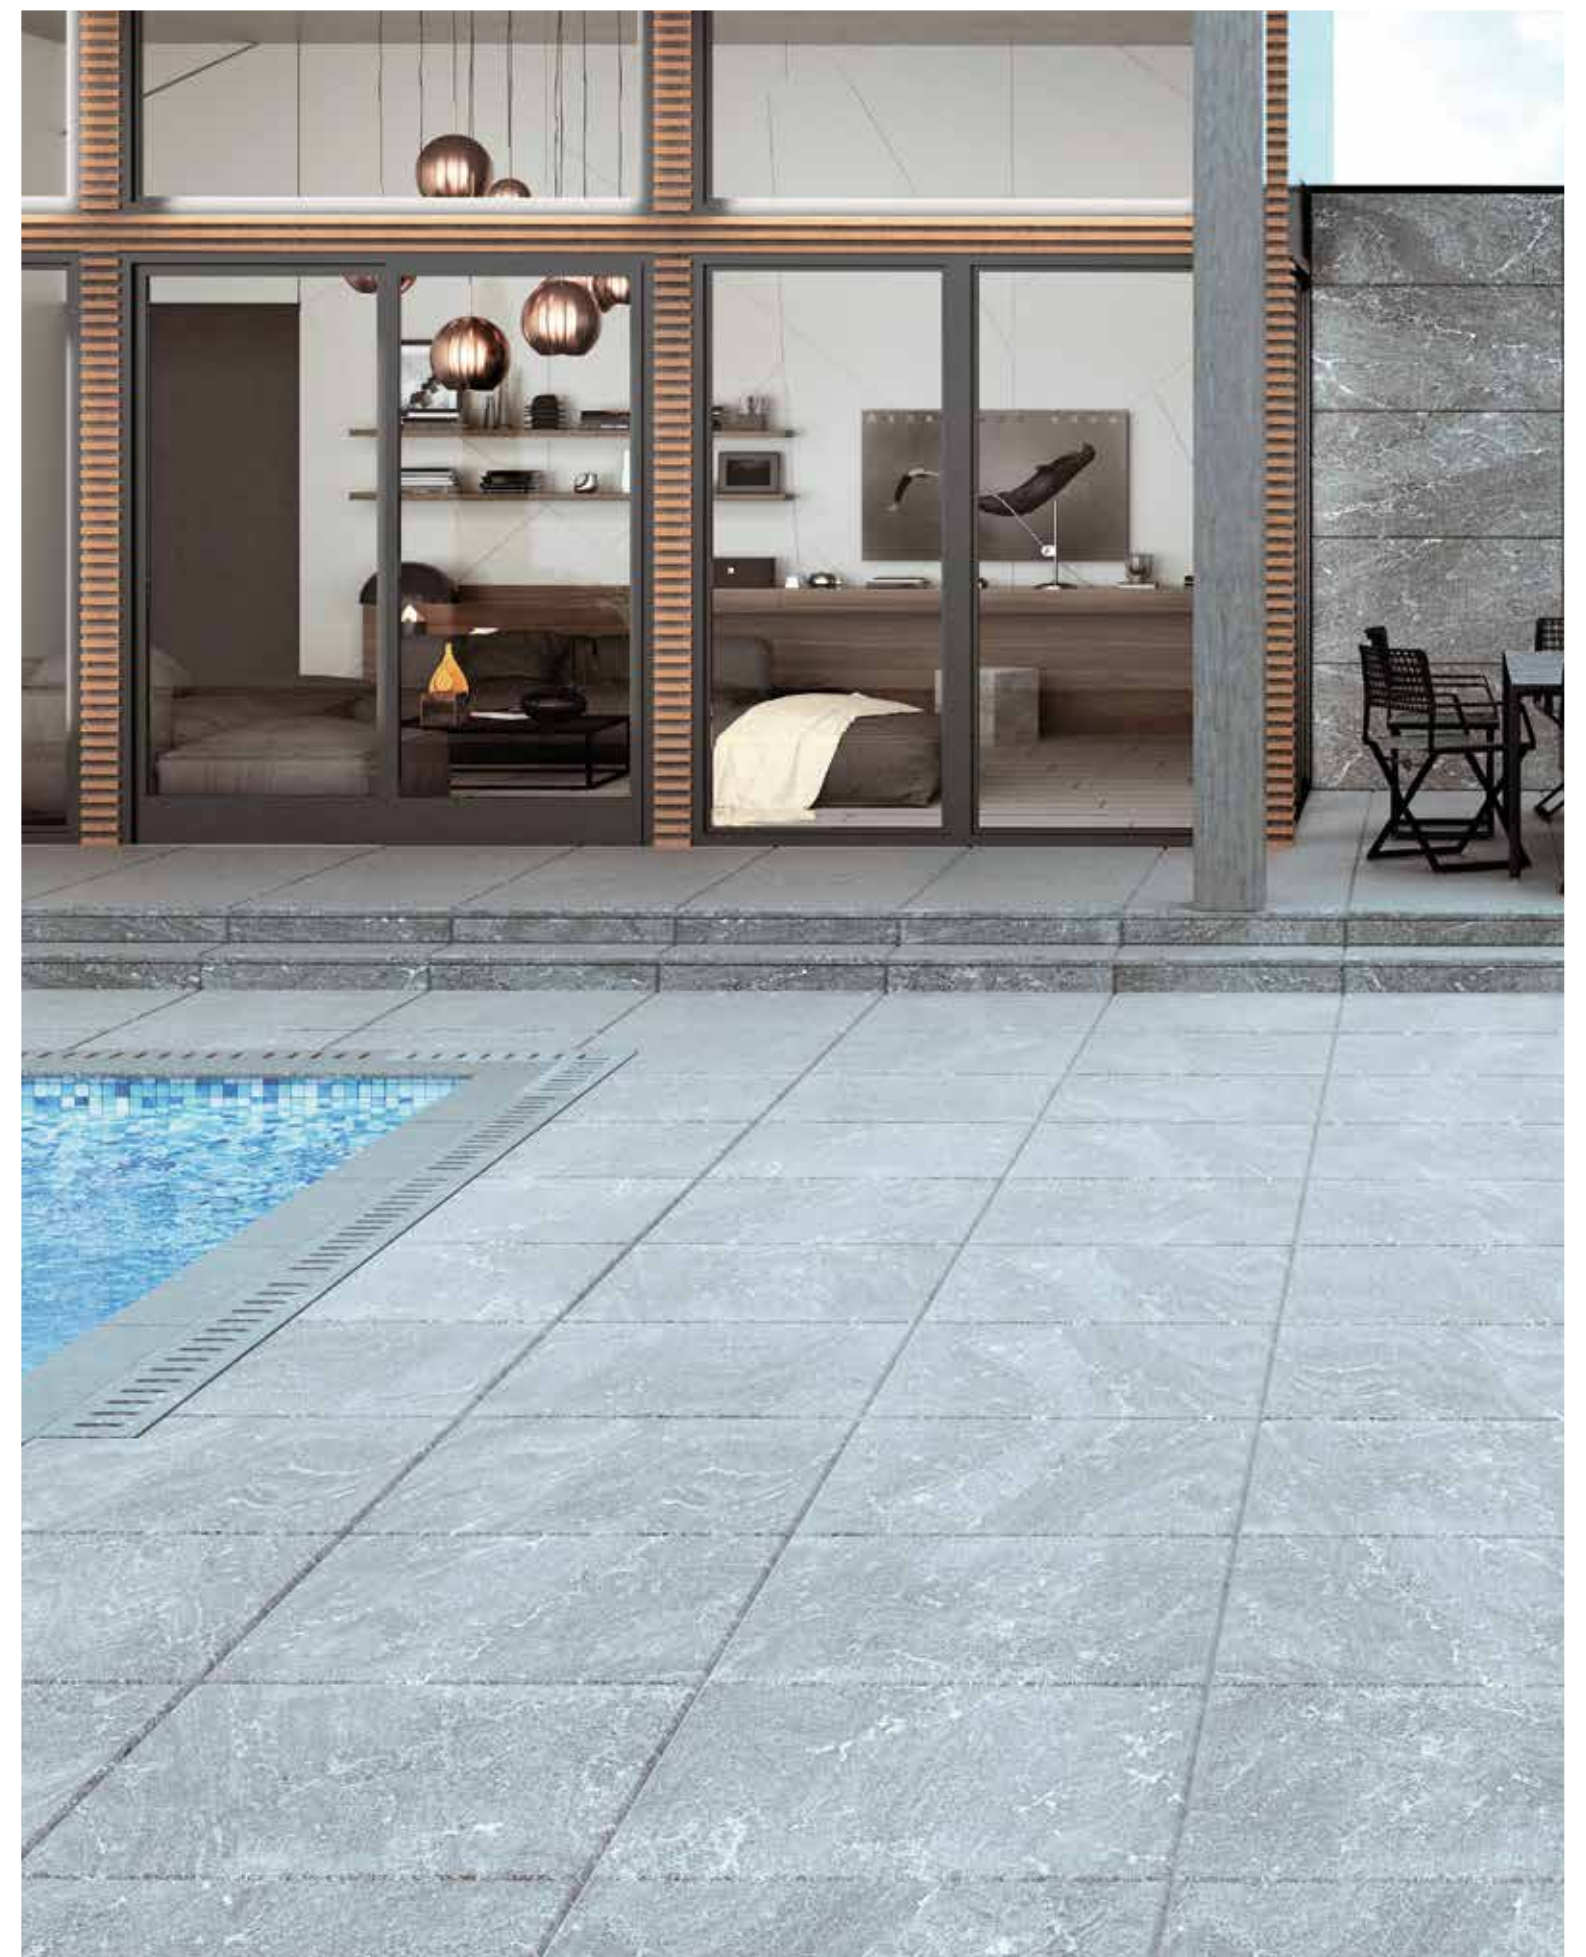

Durero Grey 60x60cm.\_23,6"x23,6" & Durero Antracita 60x120cm.\_23,6"x47,2"