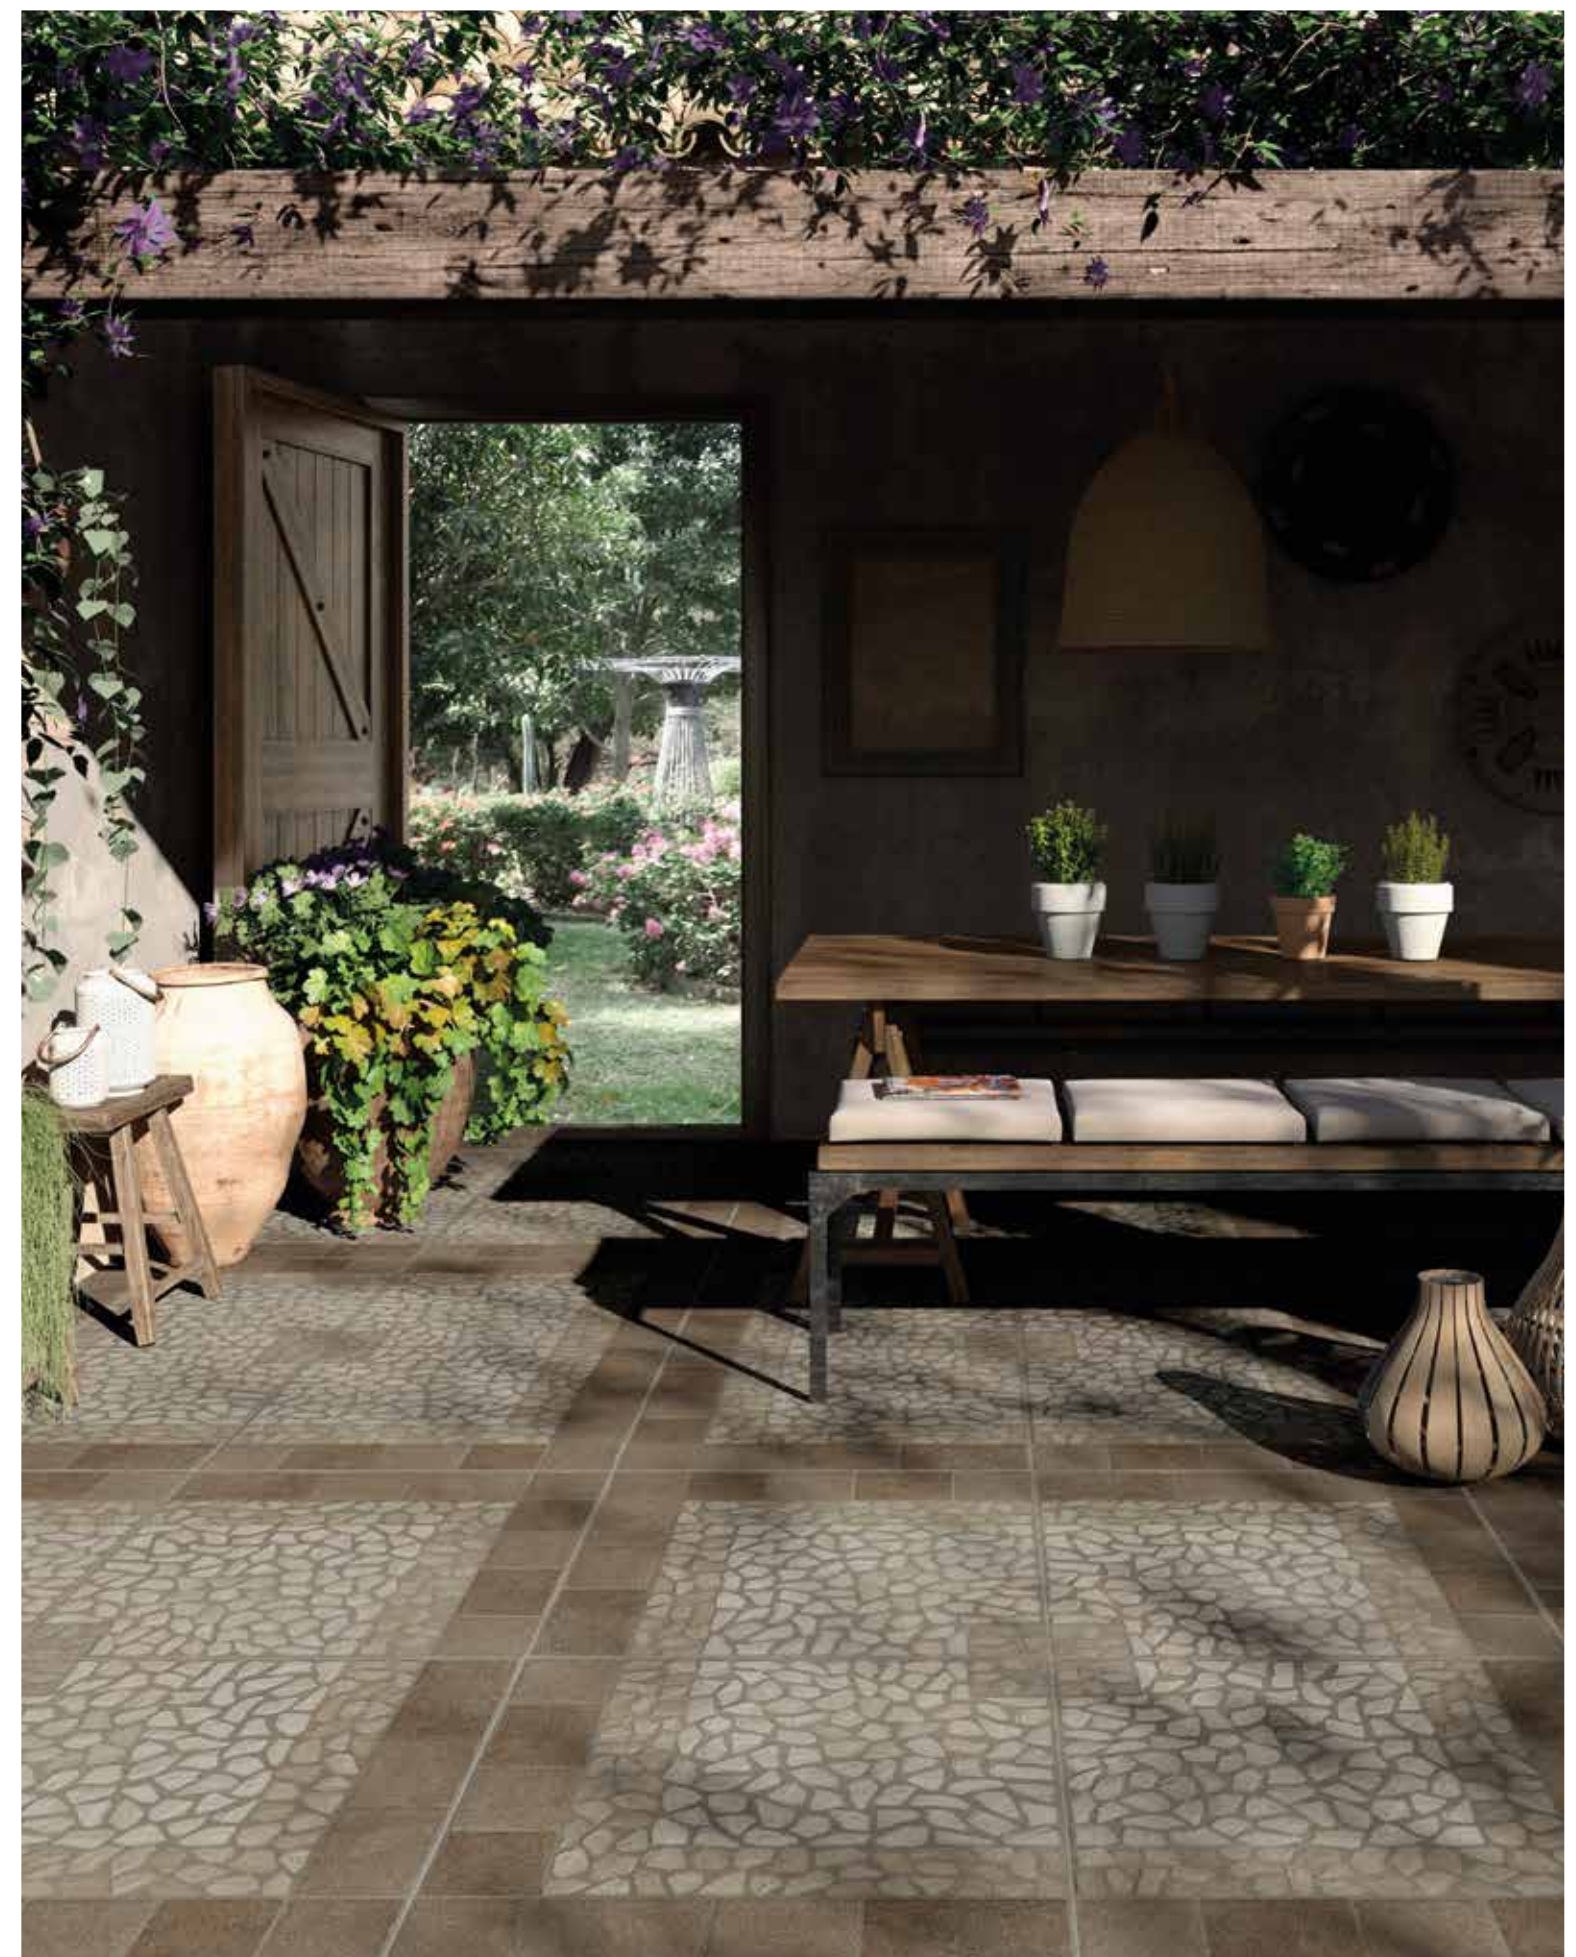

└ Efeso Taupe 90x90cm._35,4\"/>