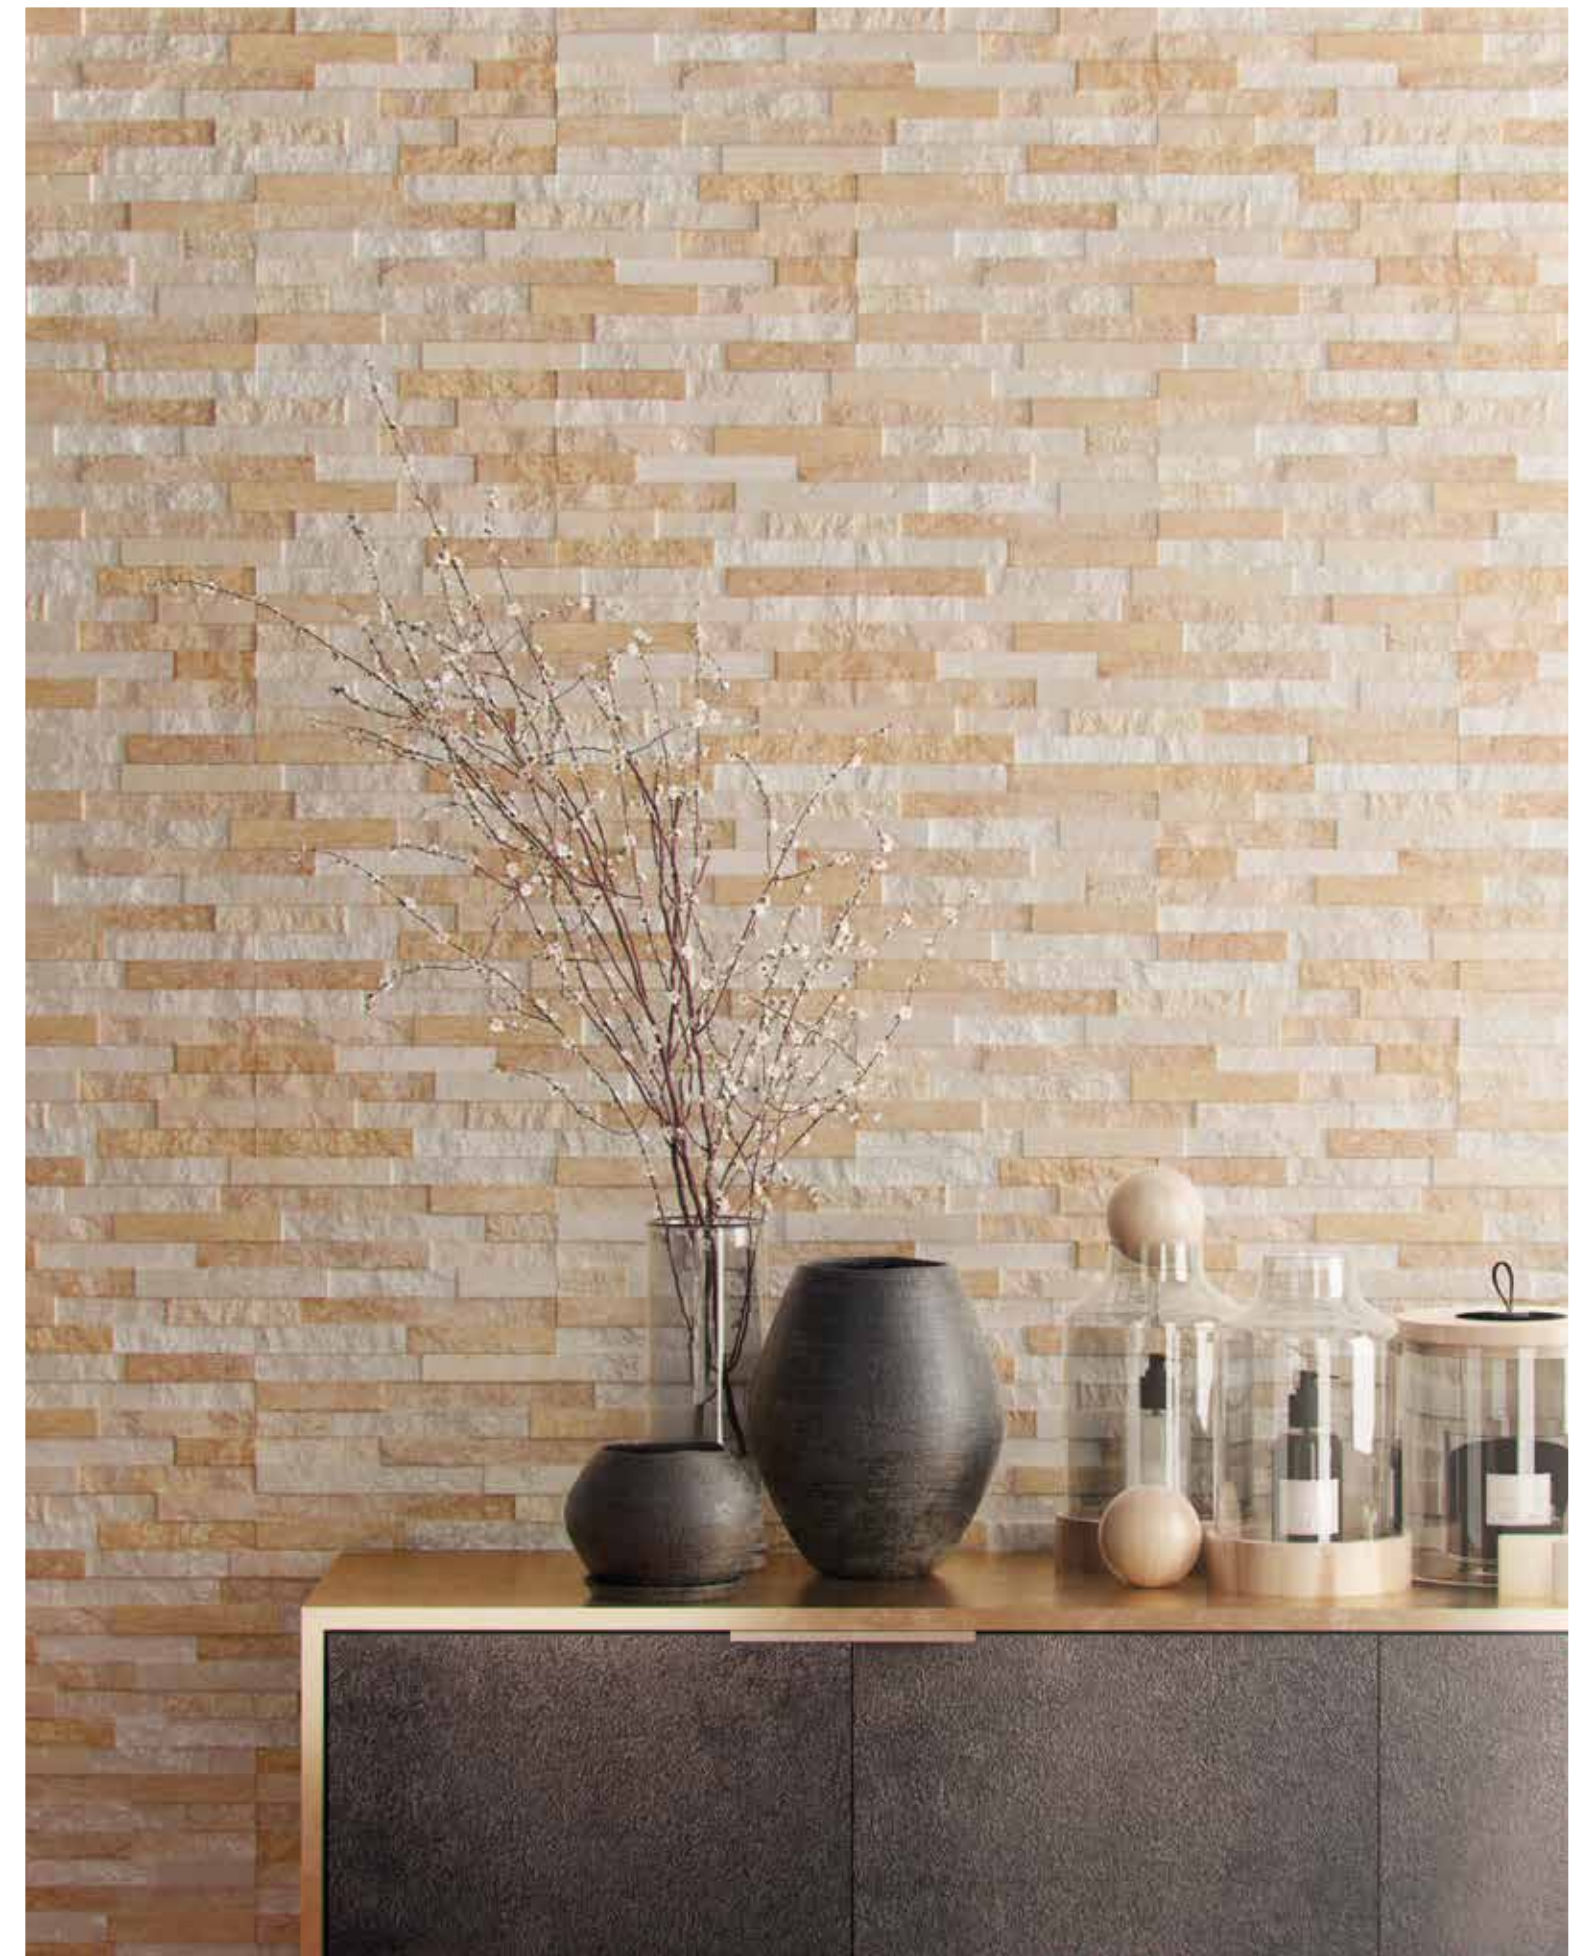

Brickstone Beige 16,3x51,7cm_6,4"x20,4"