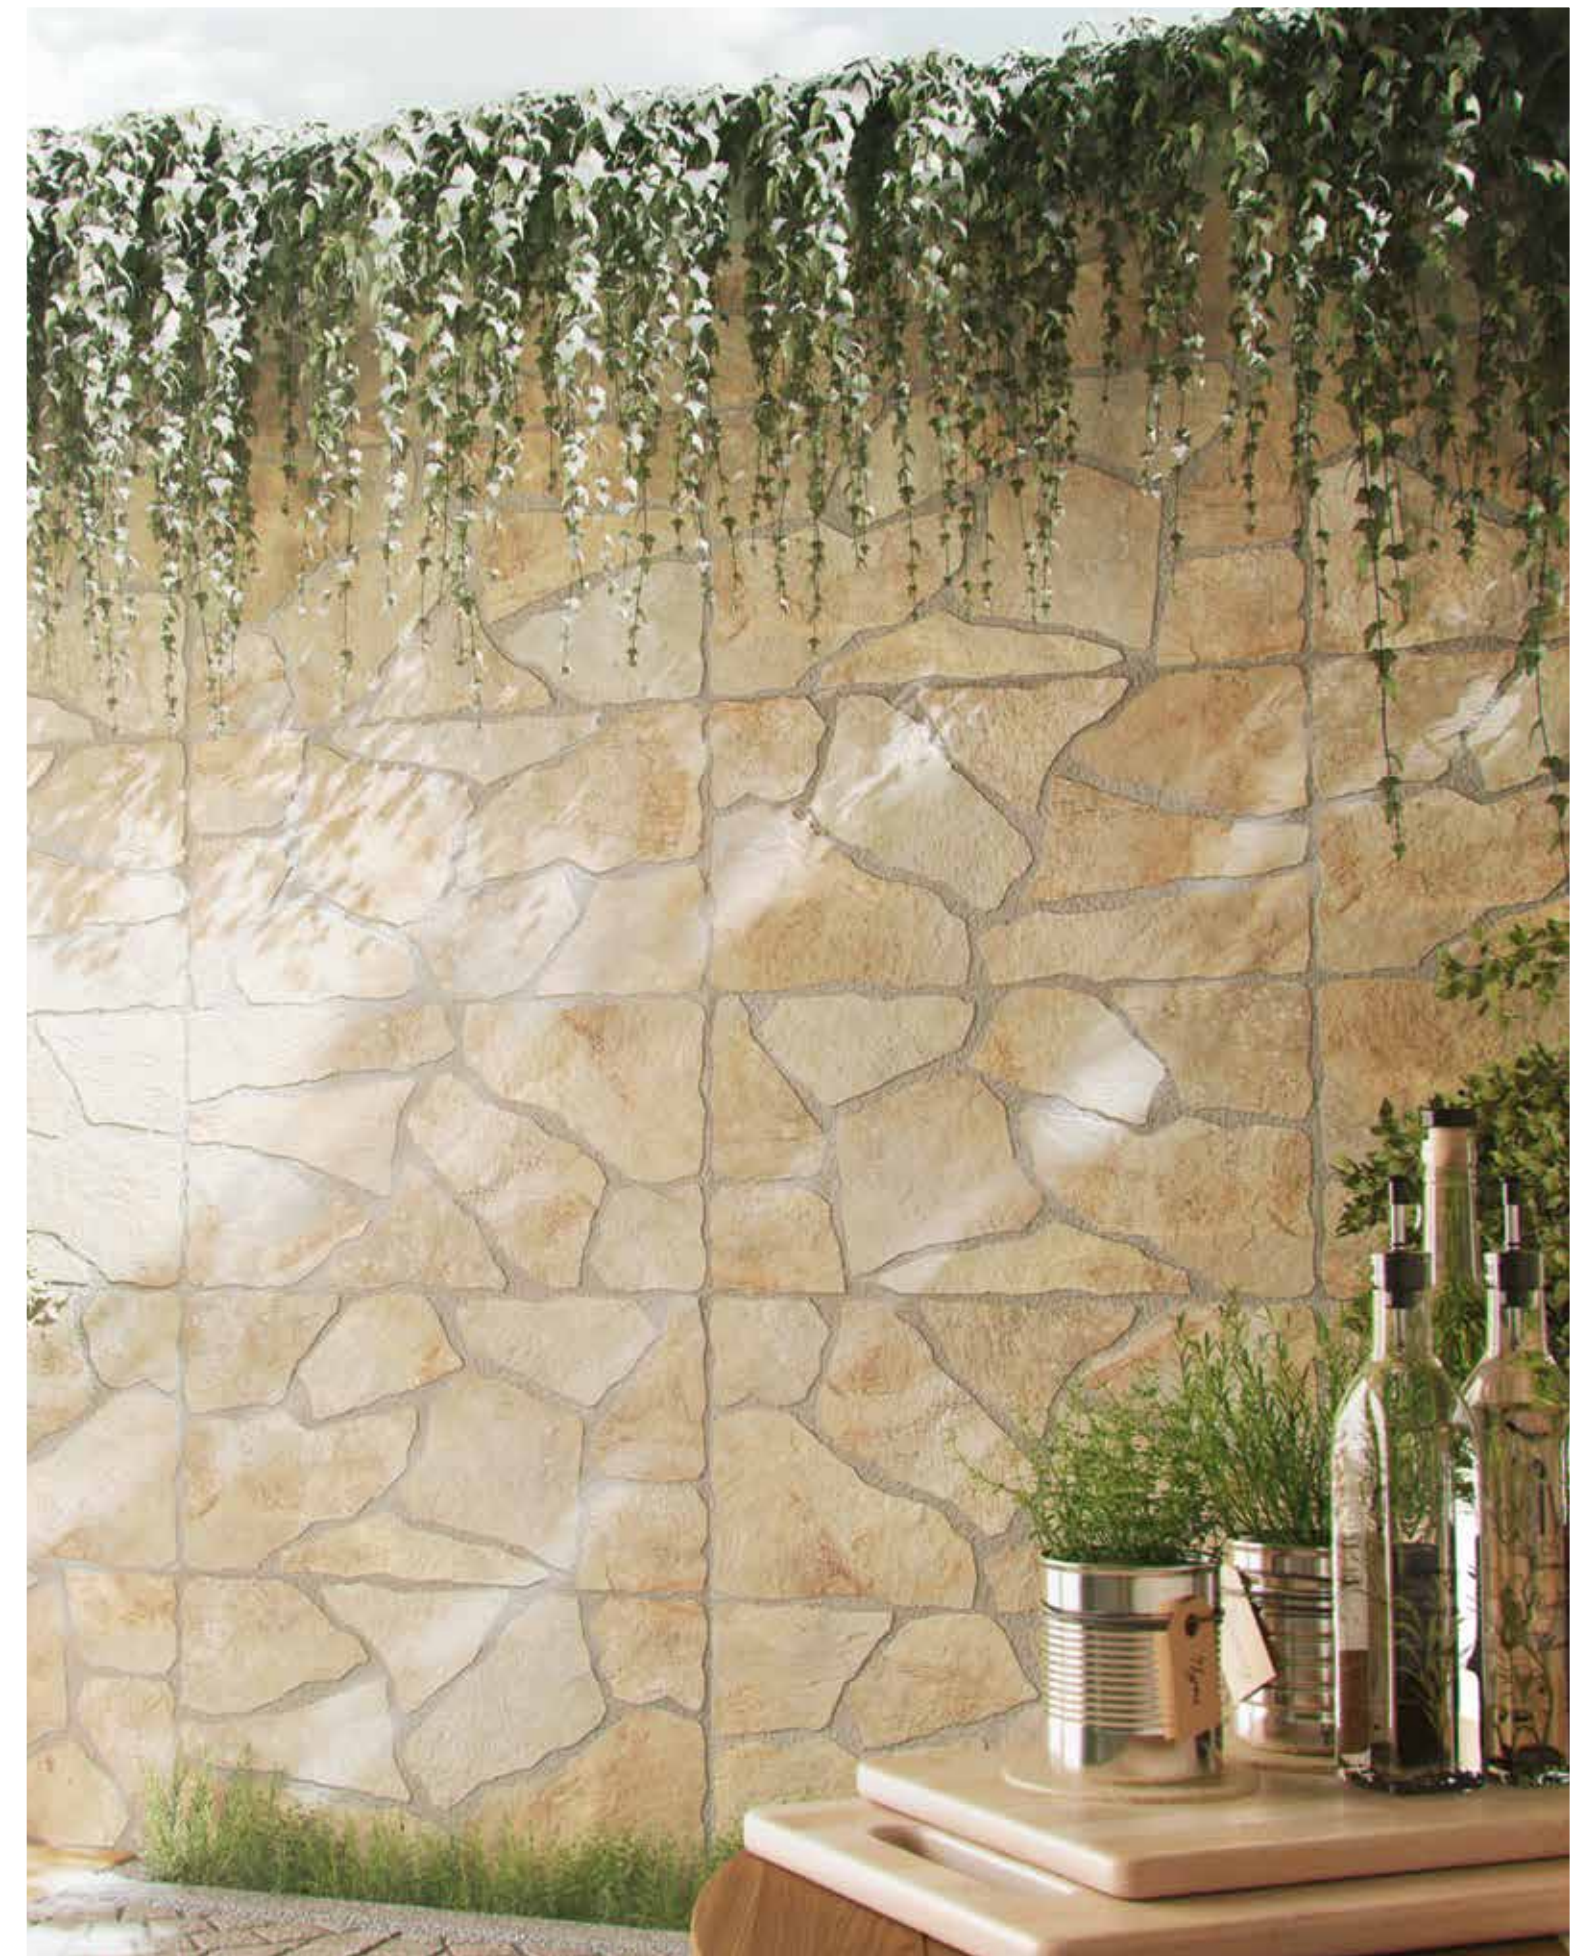

Juno Natural 45x90cm._17,7"x35,4"