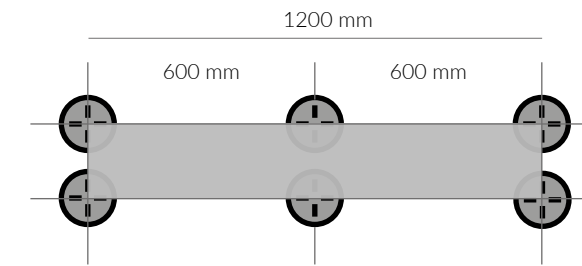

Private Use
6 Plots
Height <20 cm.

Public Use
8 Plots
Height >20 cm.