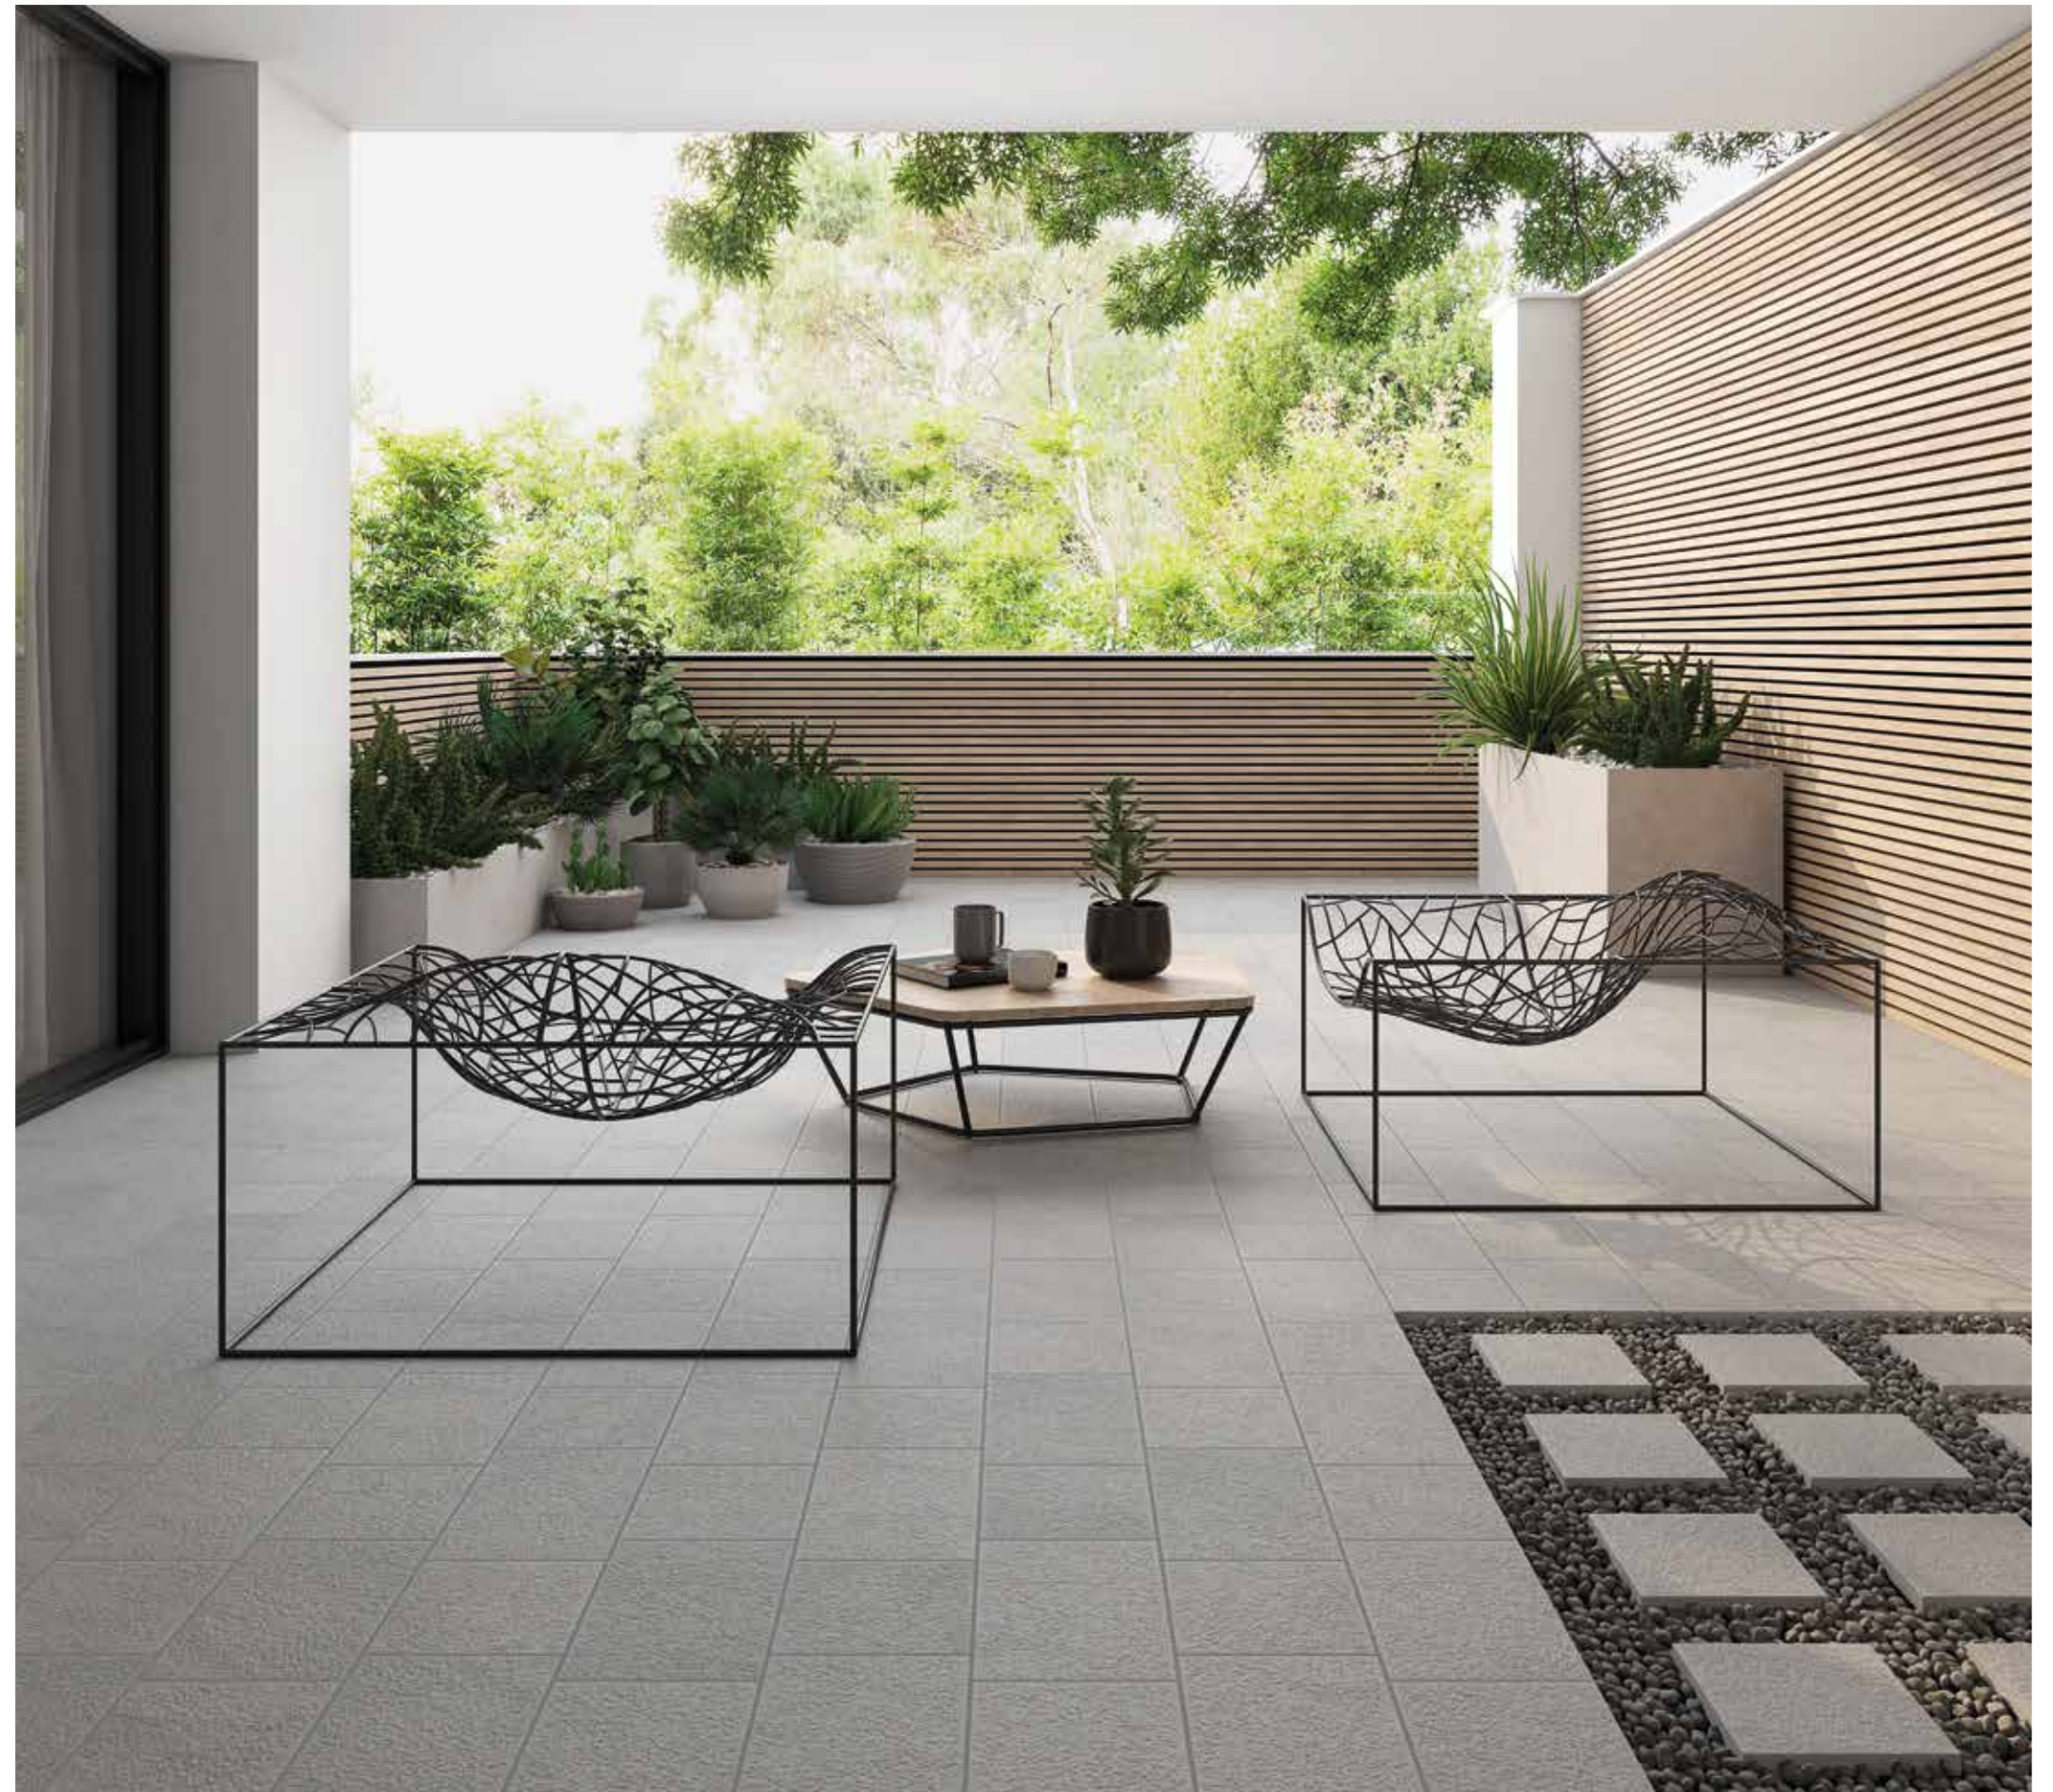

— Aran Tex Pearl 20x20cm. & 20x30cm. 7,9"x7,9" & 7,9"x11,8"