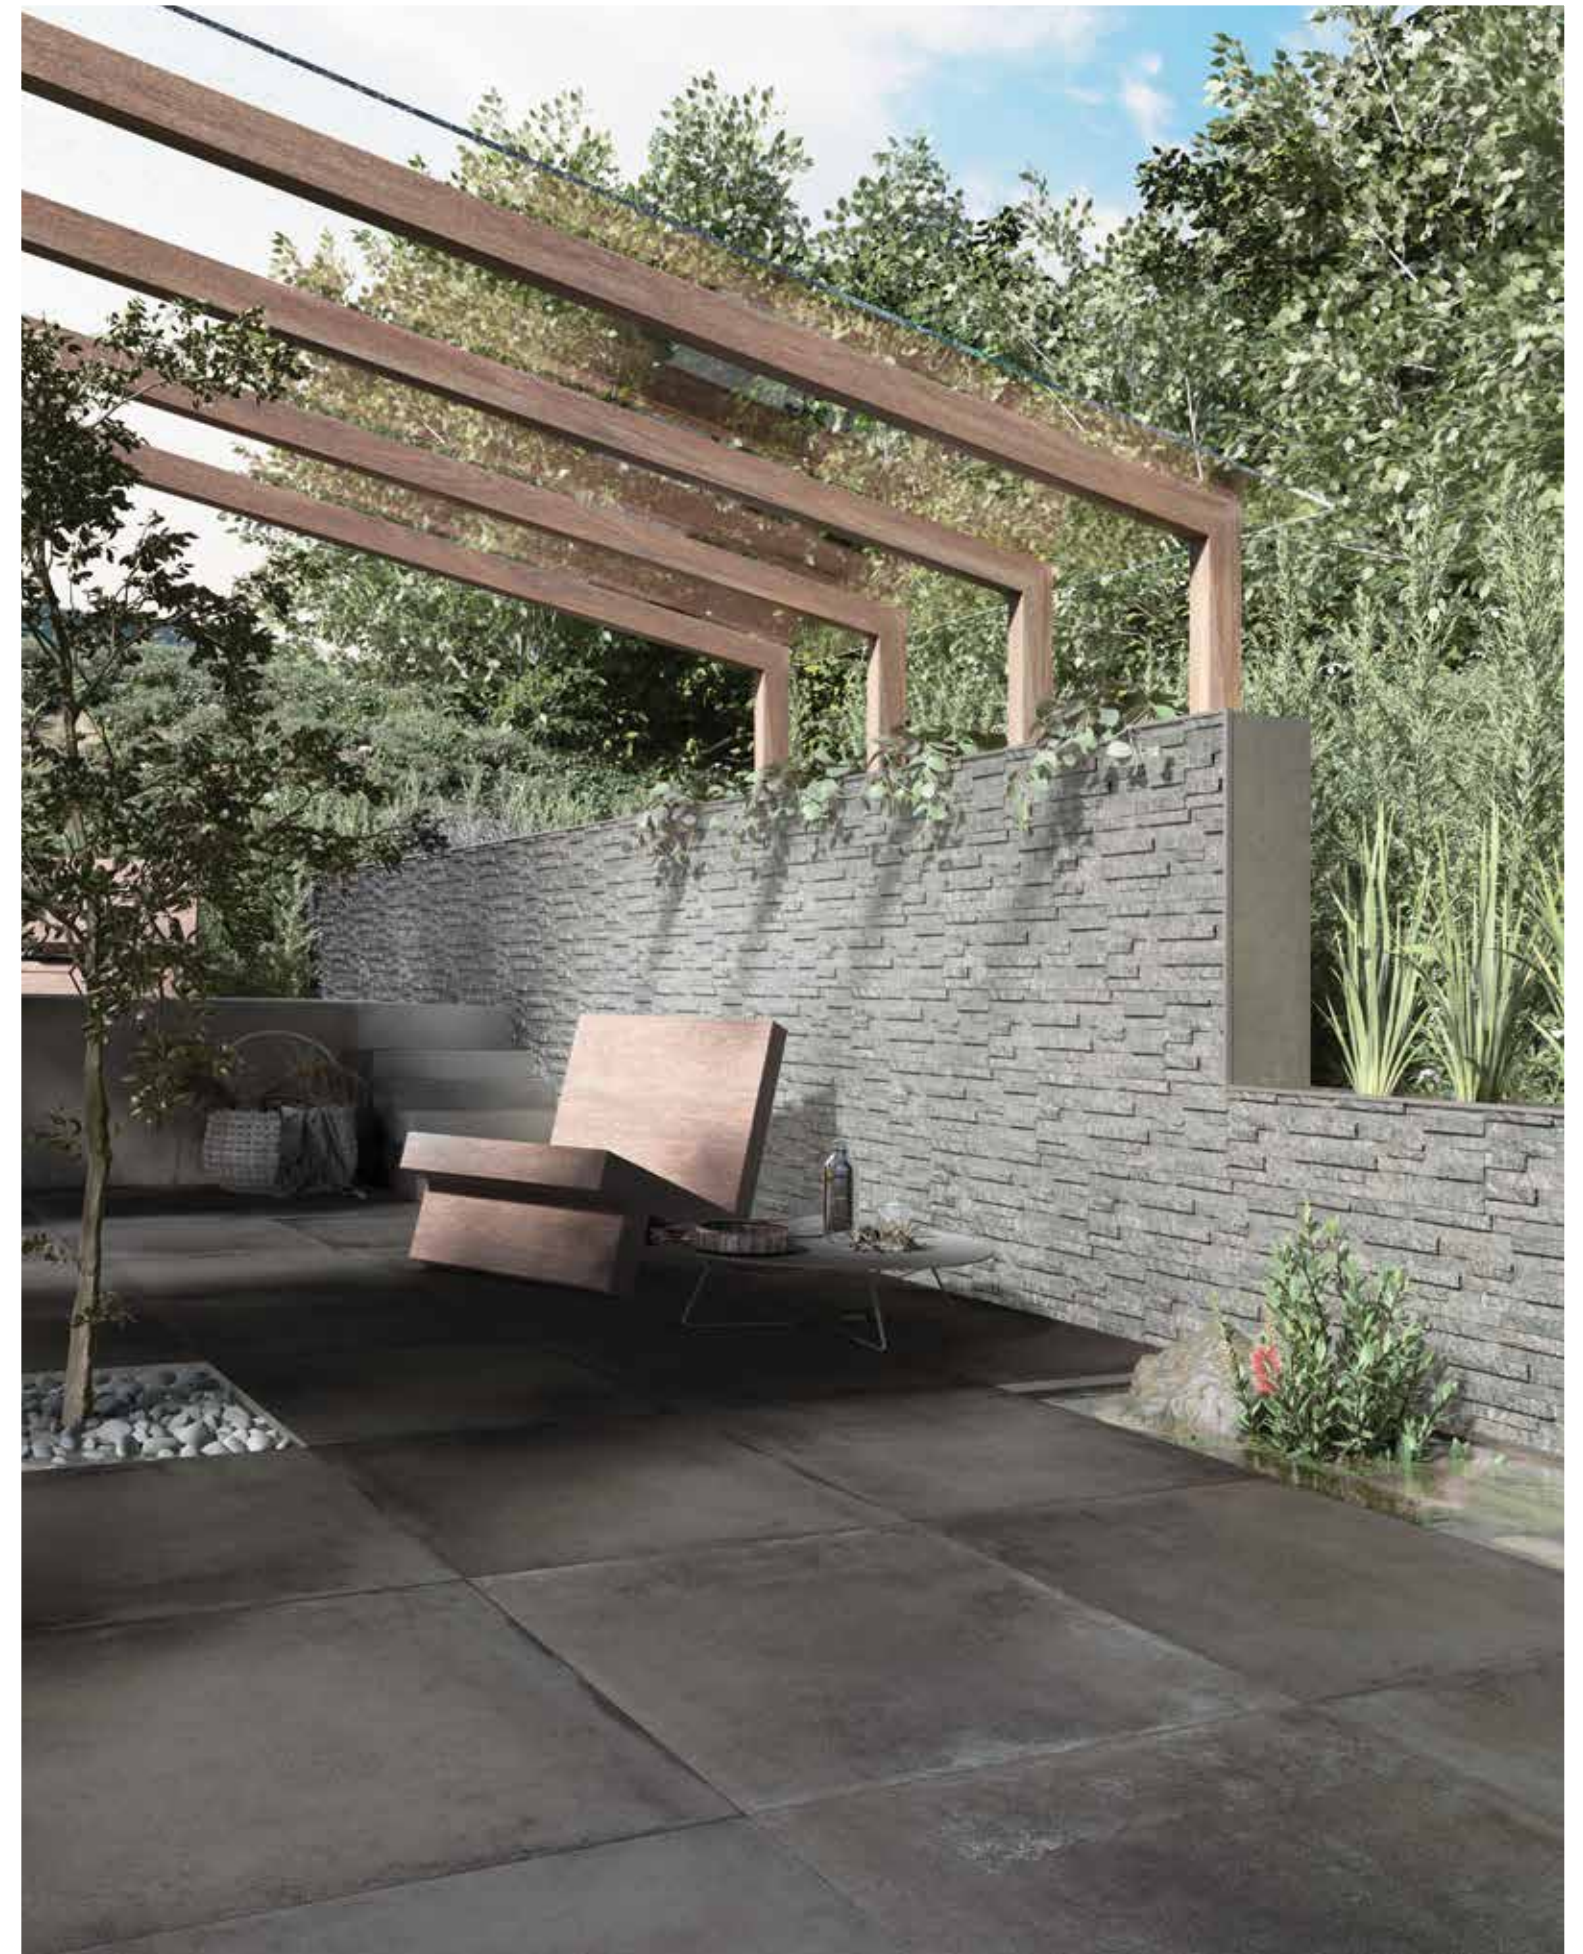

Backstage Ash 90x90cm.\_35,4"x35,4" & Brickstone Grey 16,3x51,7cm.\_6,4"x20,4"