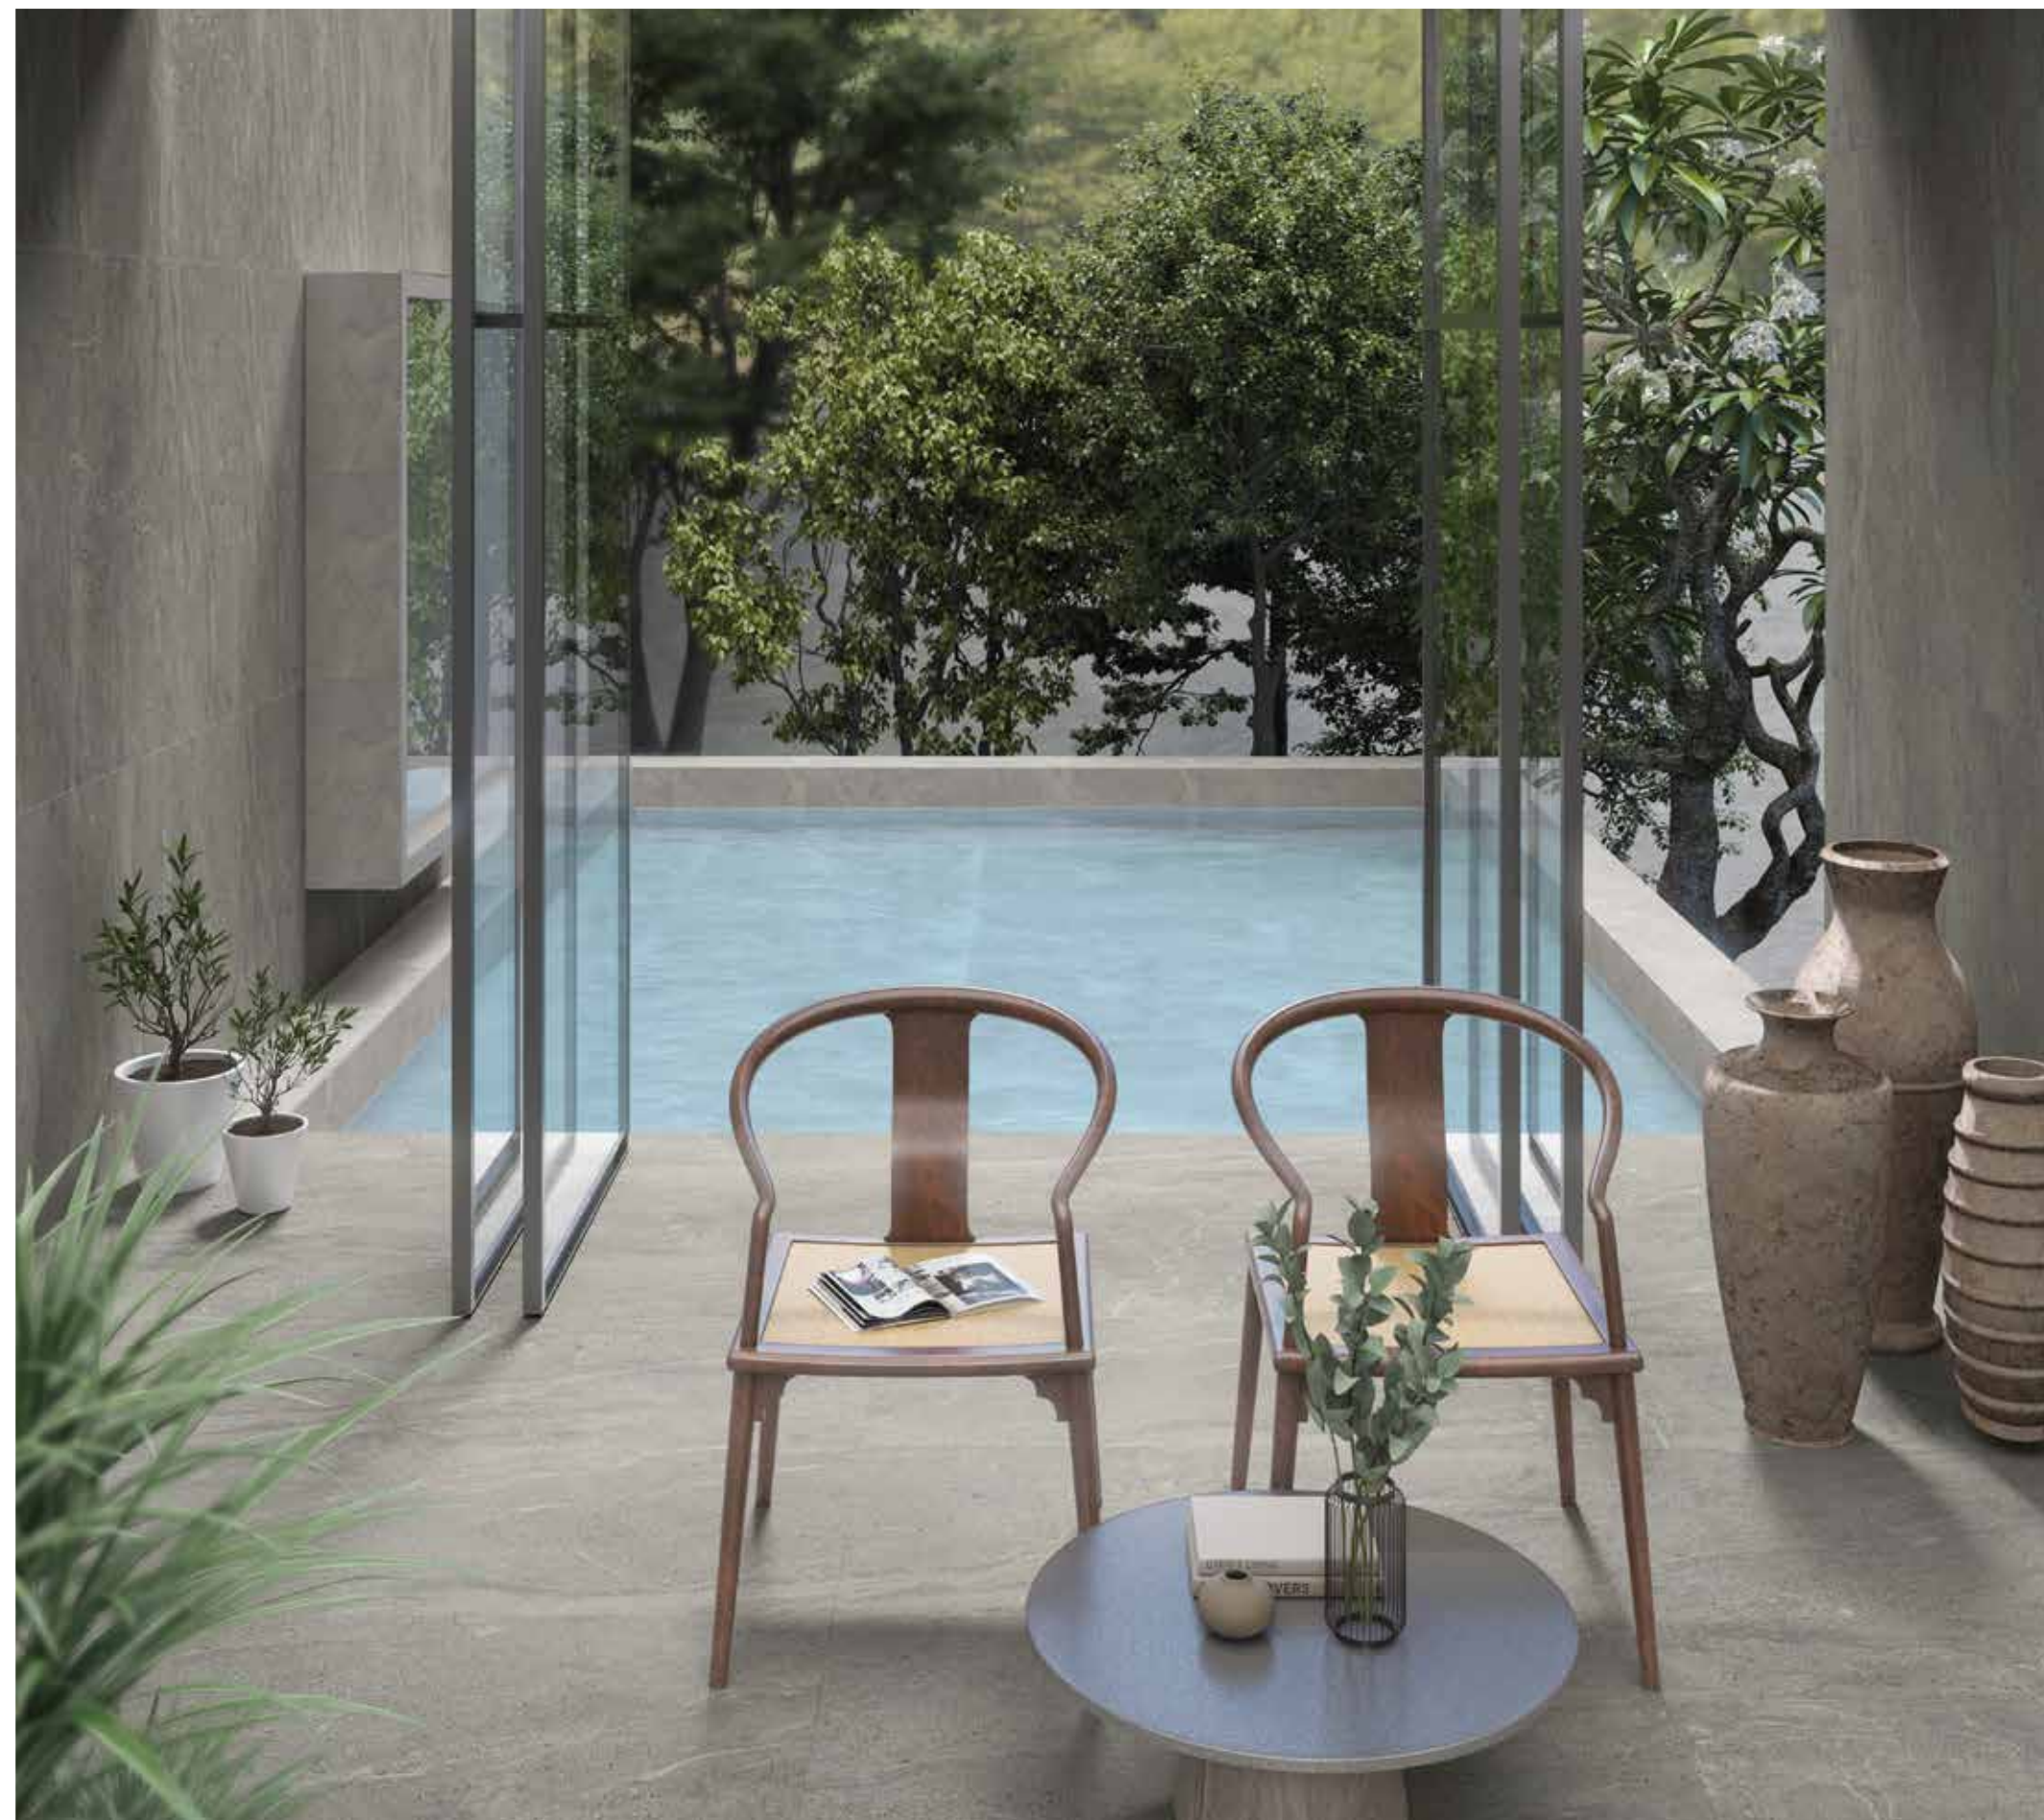

└ Nielsen Perla 60x60cm. & 60x120cm, 23,6"x23,6" & 23,6"x47,2"