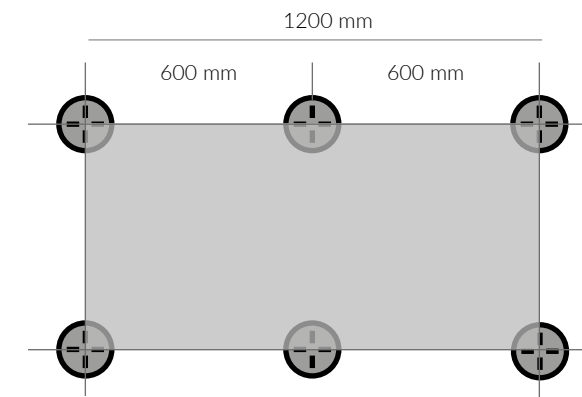

Private Use
6 Plots
Height <20 cm.