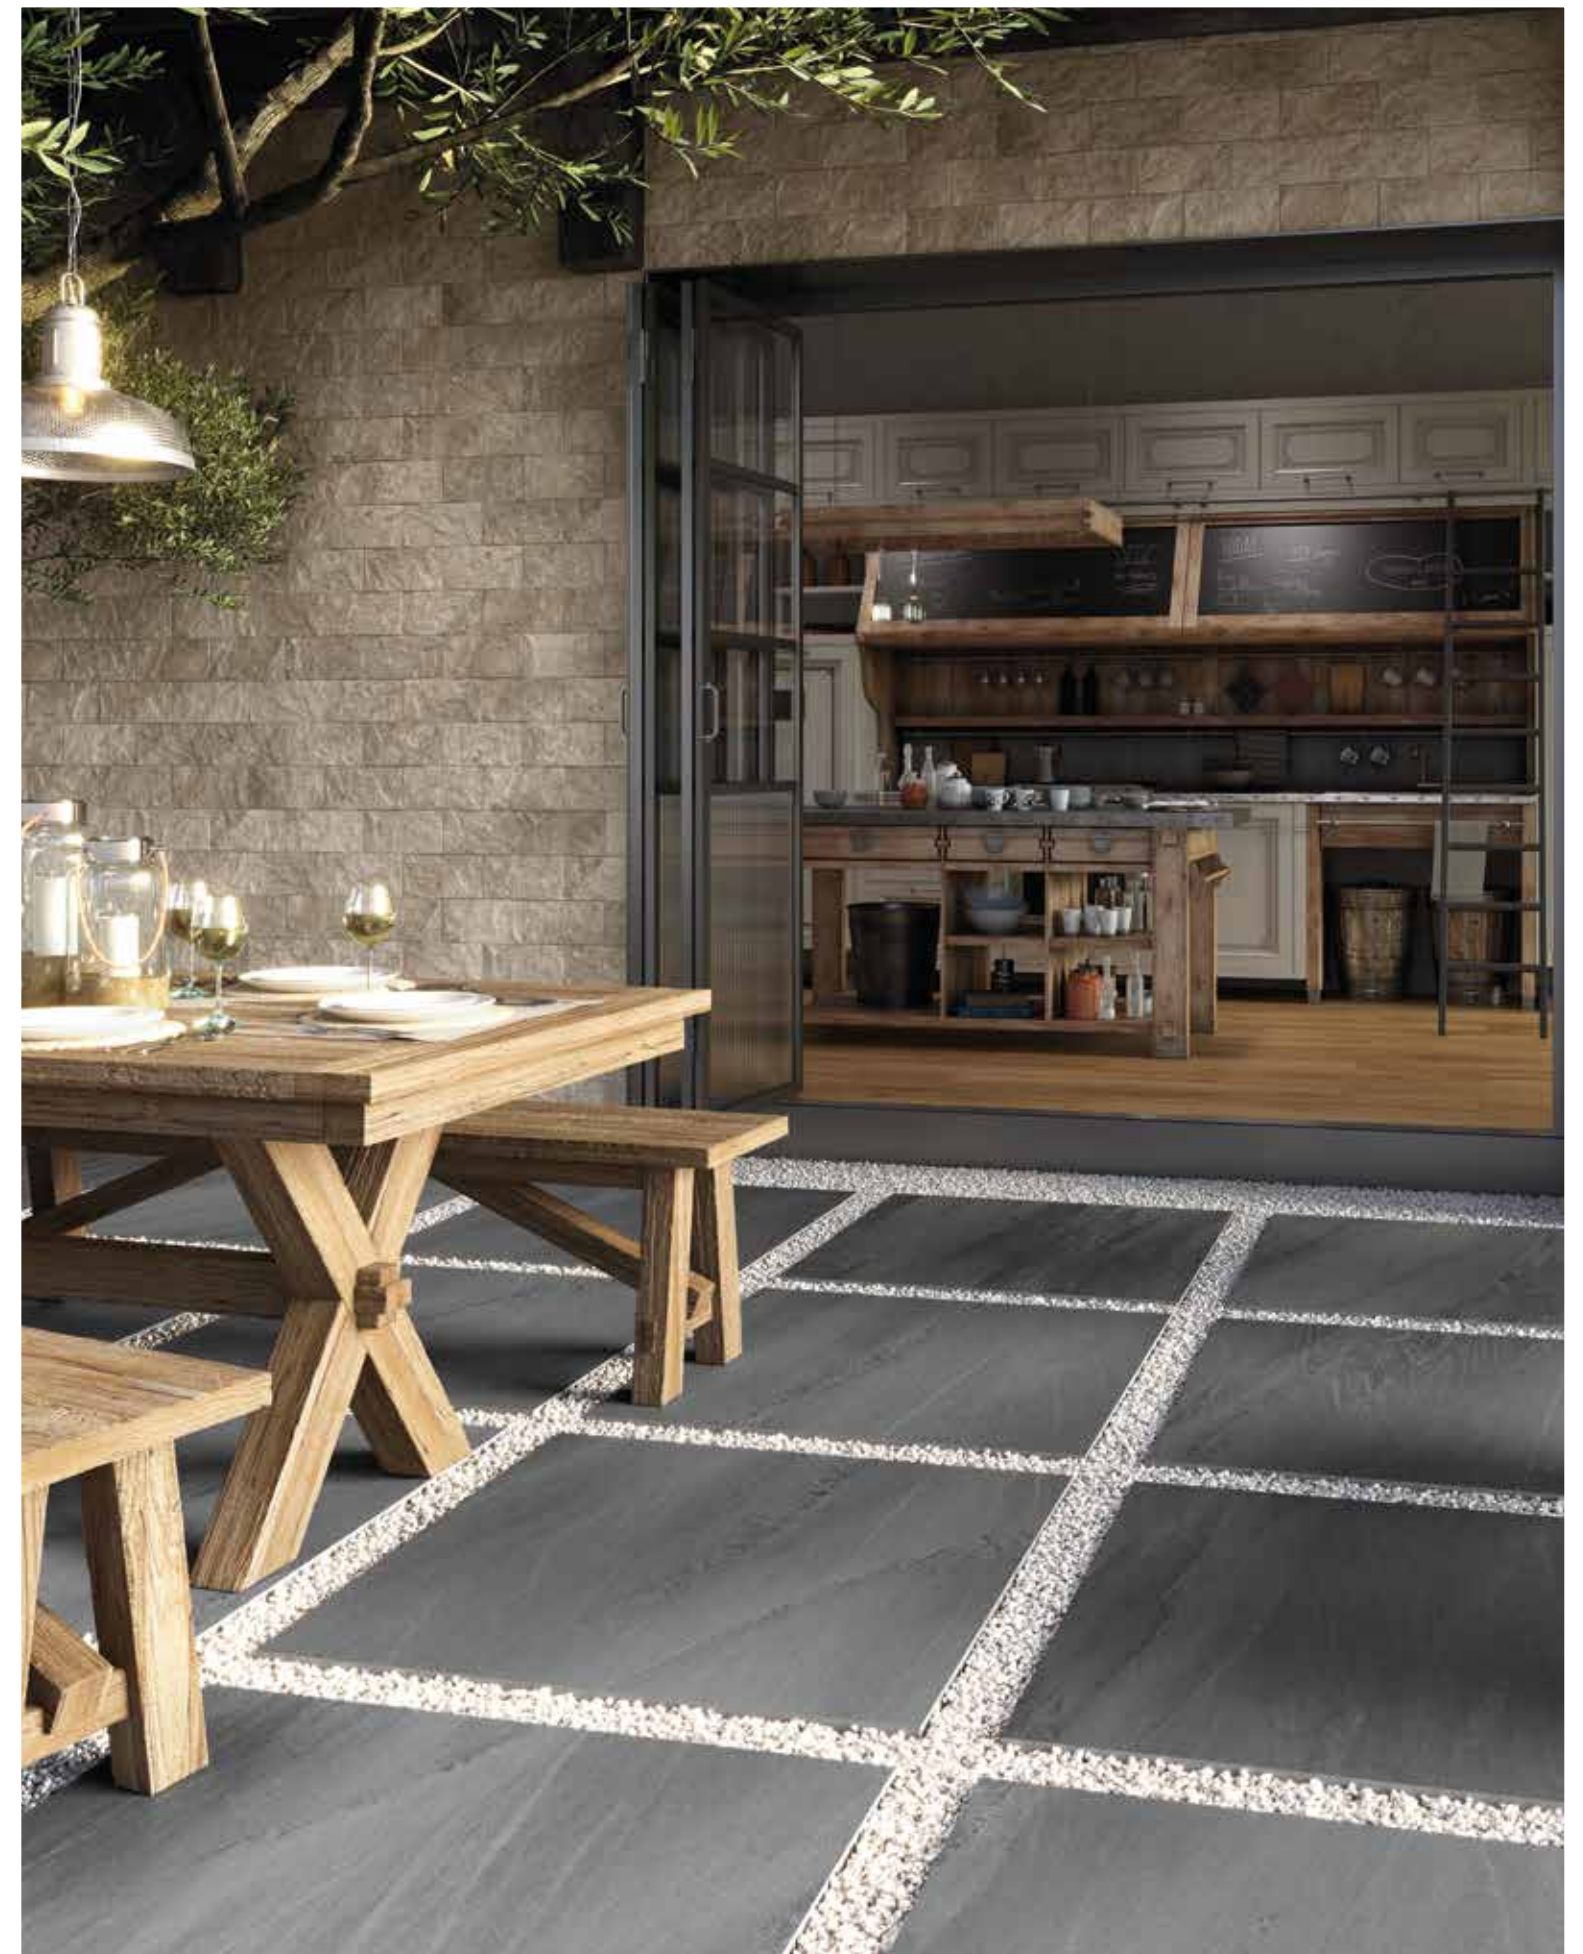

RODIN

Vitrified & Rectified Porcelain Tiles

45x90 cm.
17,7"x35,4"

90x90 cm.
35,4"x35,4"

60x60 cm.
23,6"x23,6"

60x90 cm.
23,6"x35,4"

60x120 cm.
23,6"x47,2"

Different graphics randomly packaged

Available Sizes	Pz/bx	Sqm/bx	Kg/bx	Bx/Pallet	Sqm/Pallet	Kg/Pallet	Thickness
45x90 cm._17,7"x35,4"	2pz	0,81	38,32	44bx	35,64	1.663	20mm
60x60 cm._23,6"x23,6"	2pz	0,73	33,02	30bx	21,90	995	20mm
60x90 cm._23,6"x35,4"	1pz	0,54	24,87	32bx	17,28	810	20mm
60x120 cm._23,6"x47,2"	1pz	0,72	33,78	32bx	23,04	1.100	20mm
90x90 cm._35,4"x35,4"	1pz	0,81	39,42	27bx	21,87	1.080	20mm

— Rodin Antracita 90x90cm._35,4"x35,4" & Ordesa Crema 12,5x25cm._4,9"x9,8"