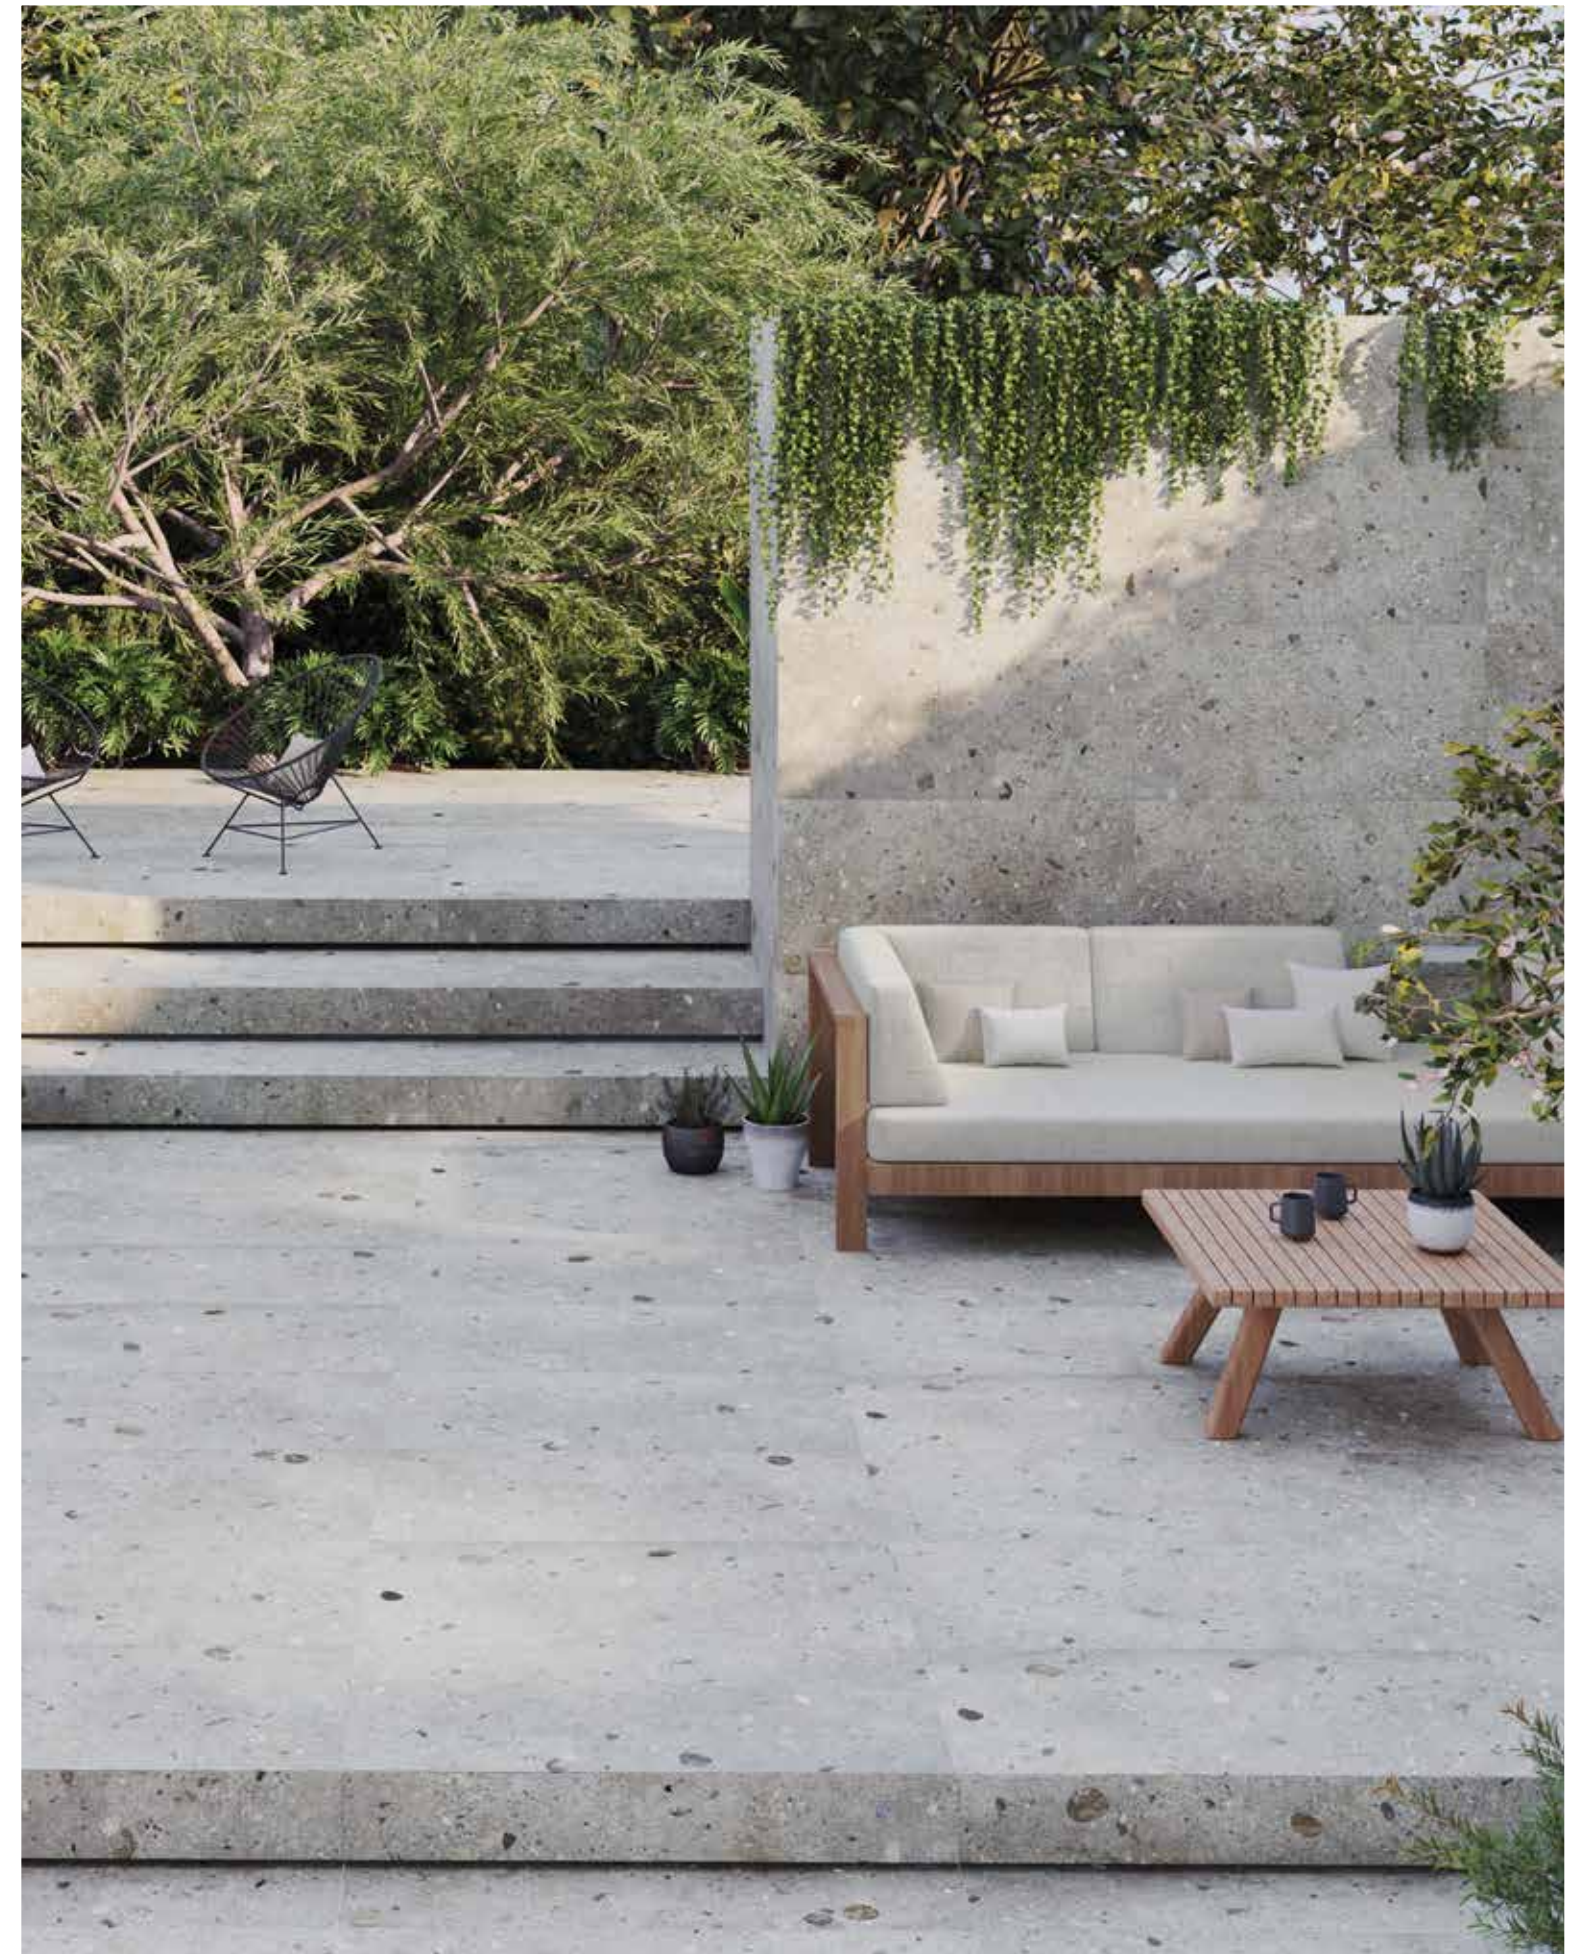

└─ Boule 60x120cm.\_23,6"x47,2"

**DURERO**  
Vitrified & Rectified Porcelain Tiles

45x90 cm.  
17,7"x35,4"

90x90 cm.  
35,4"x35,4"

60x60 cm.  
23,6"x23,6"

60x90 cm.  
23,6"x35,4"

60x120 cm.  
23,6"x47,2"

20mm  
GPR R