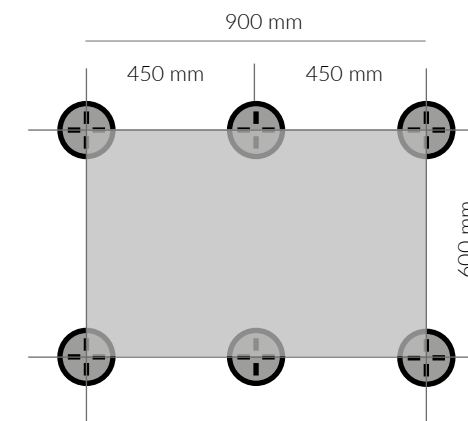

For heights higher than 40 cm, we recommend using a batten substructure and mesh reinforcement on the back of the tile to avoid defragmentation or reducing the distance between battens.