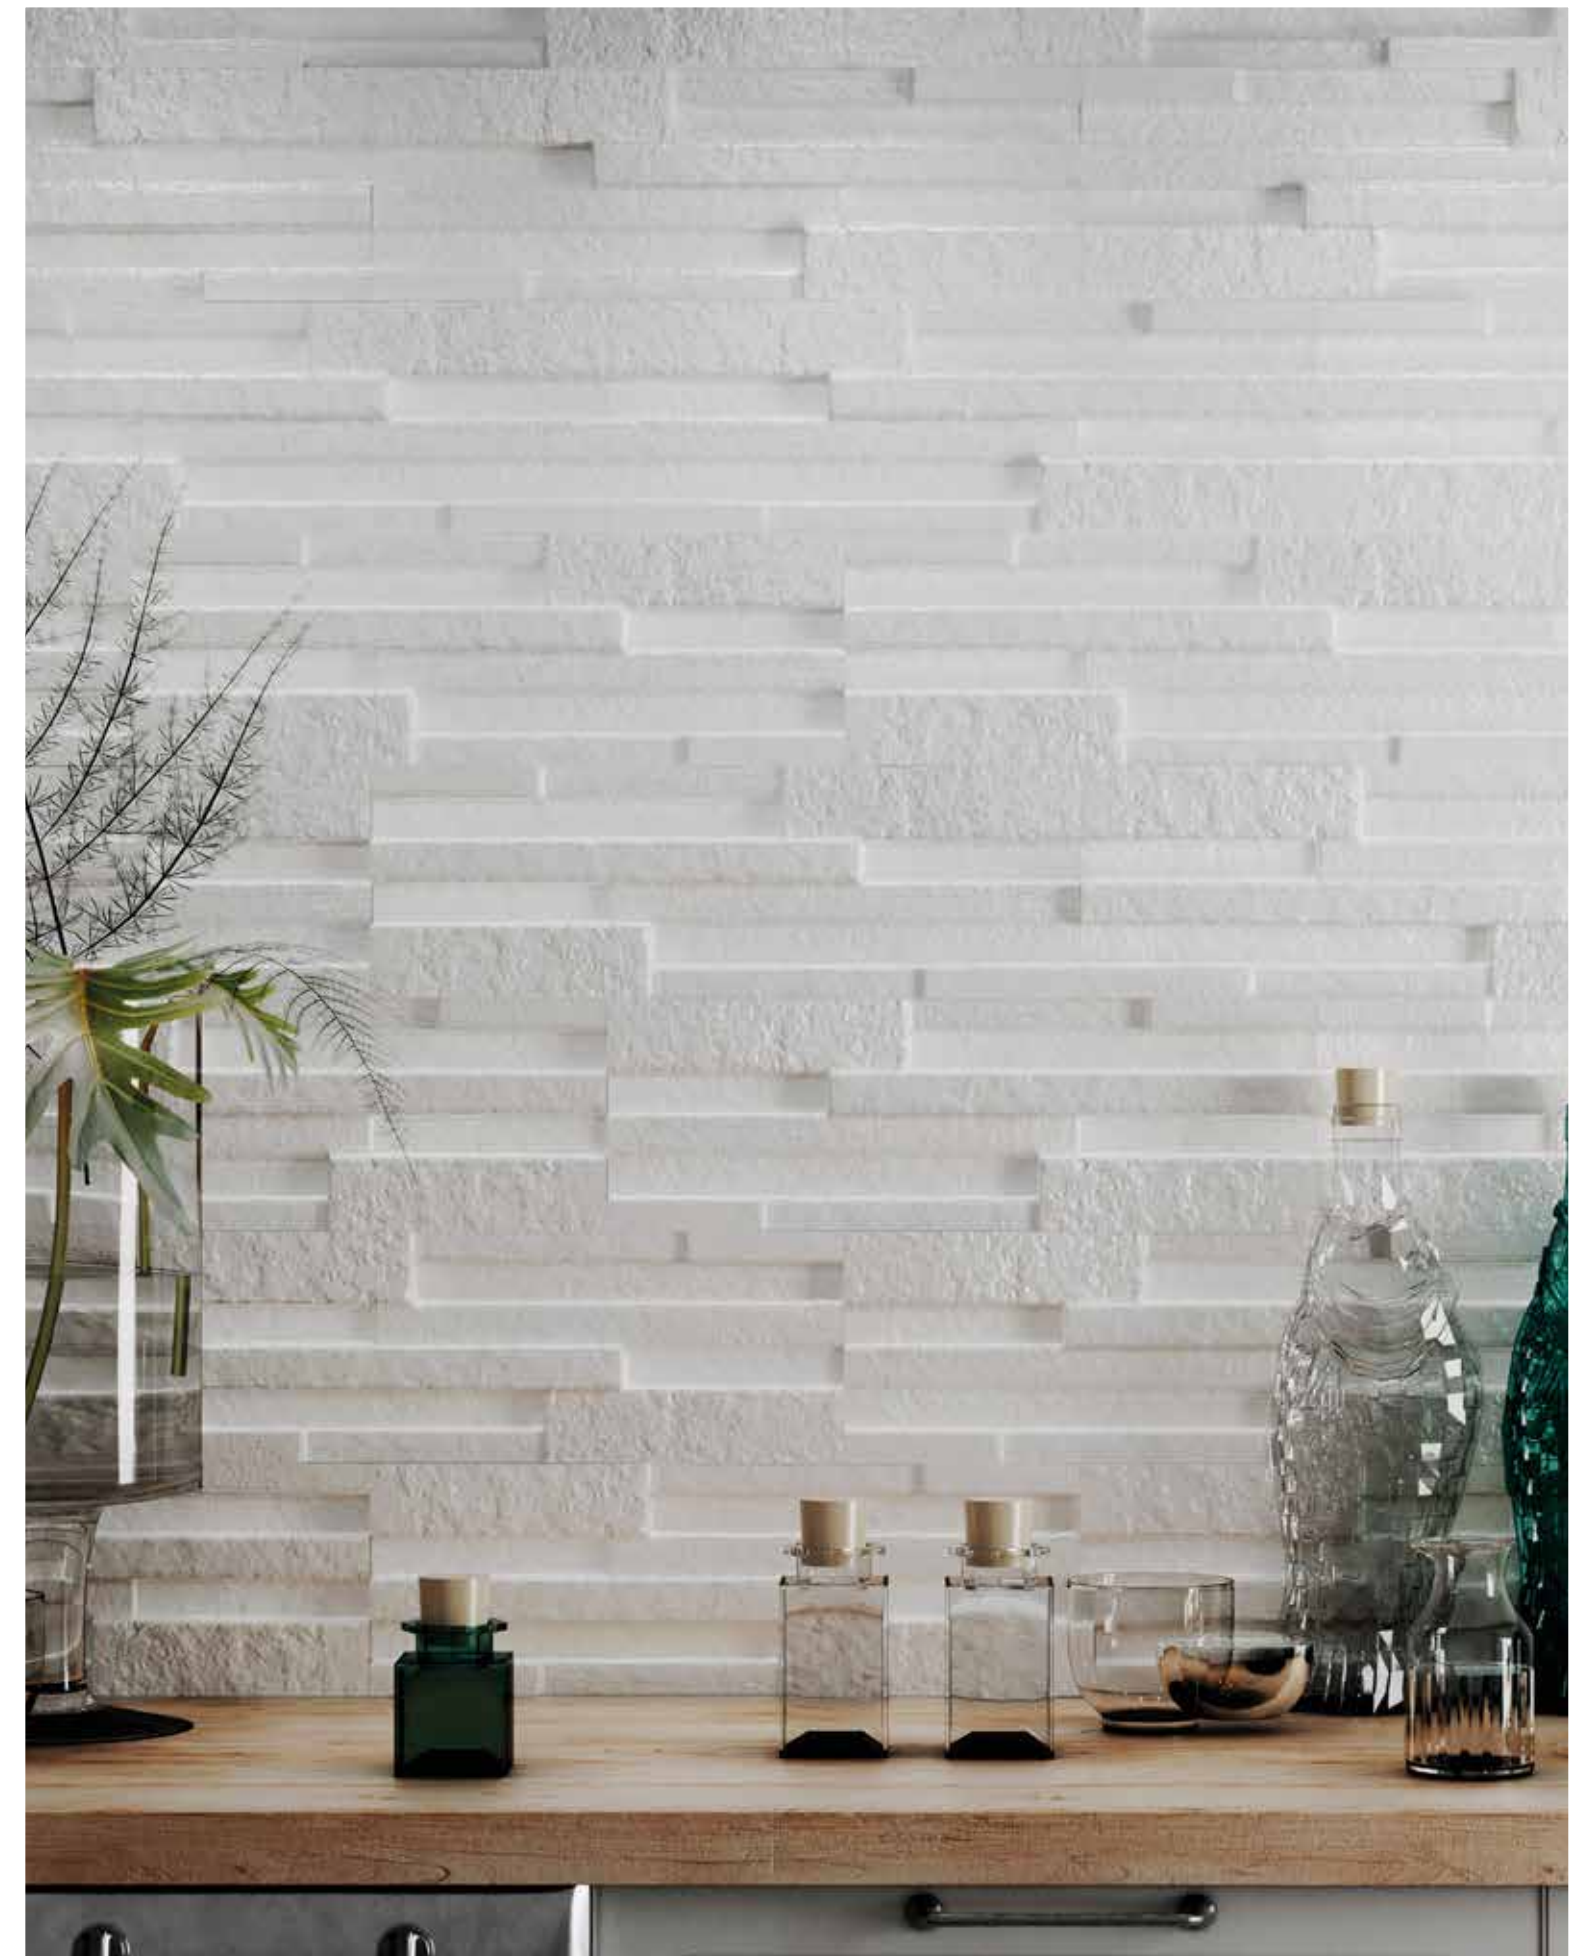

Tikal White 16,3x51,7cm._6,4"x20,4"