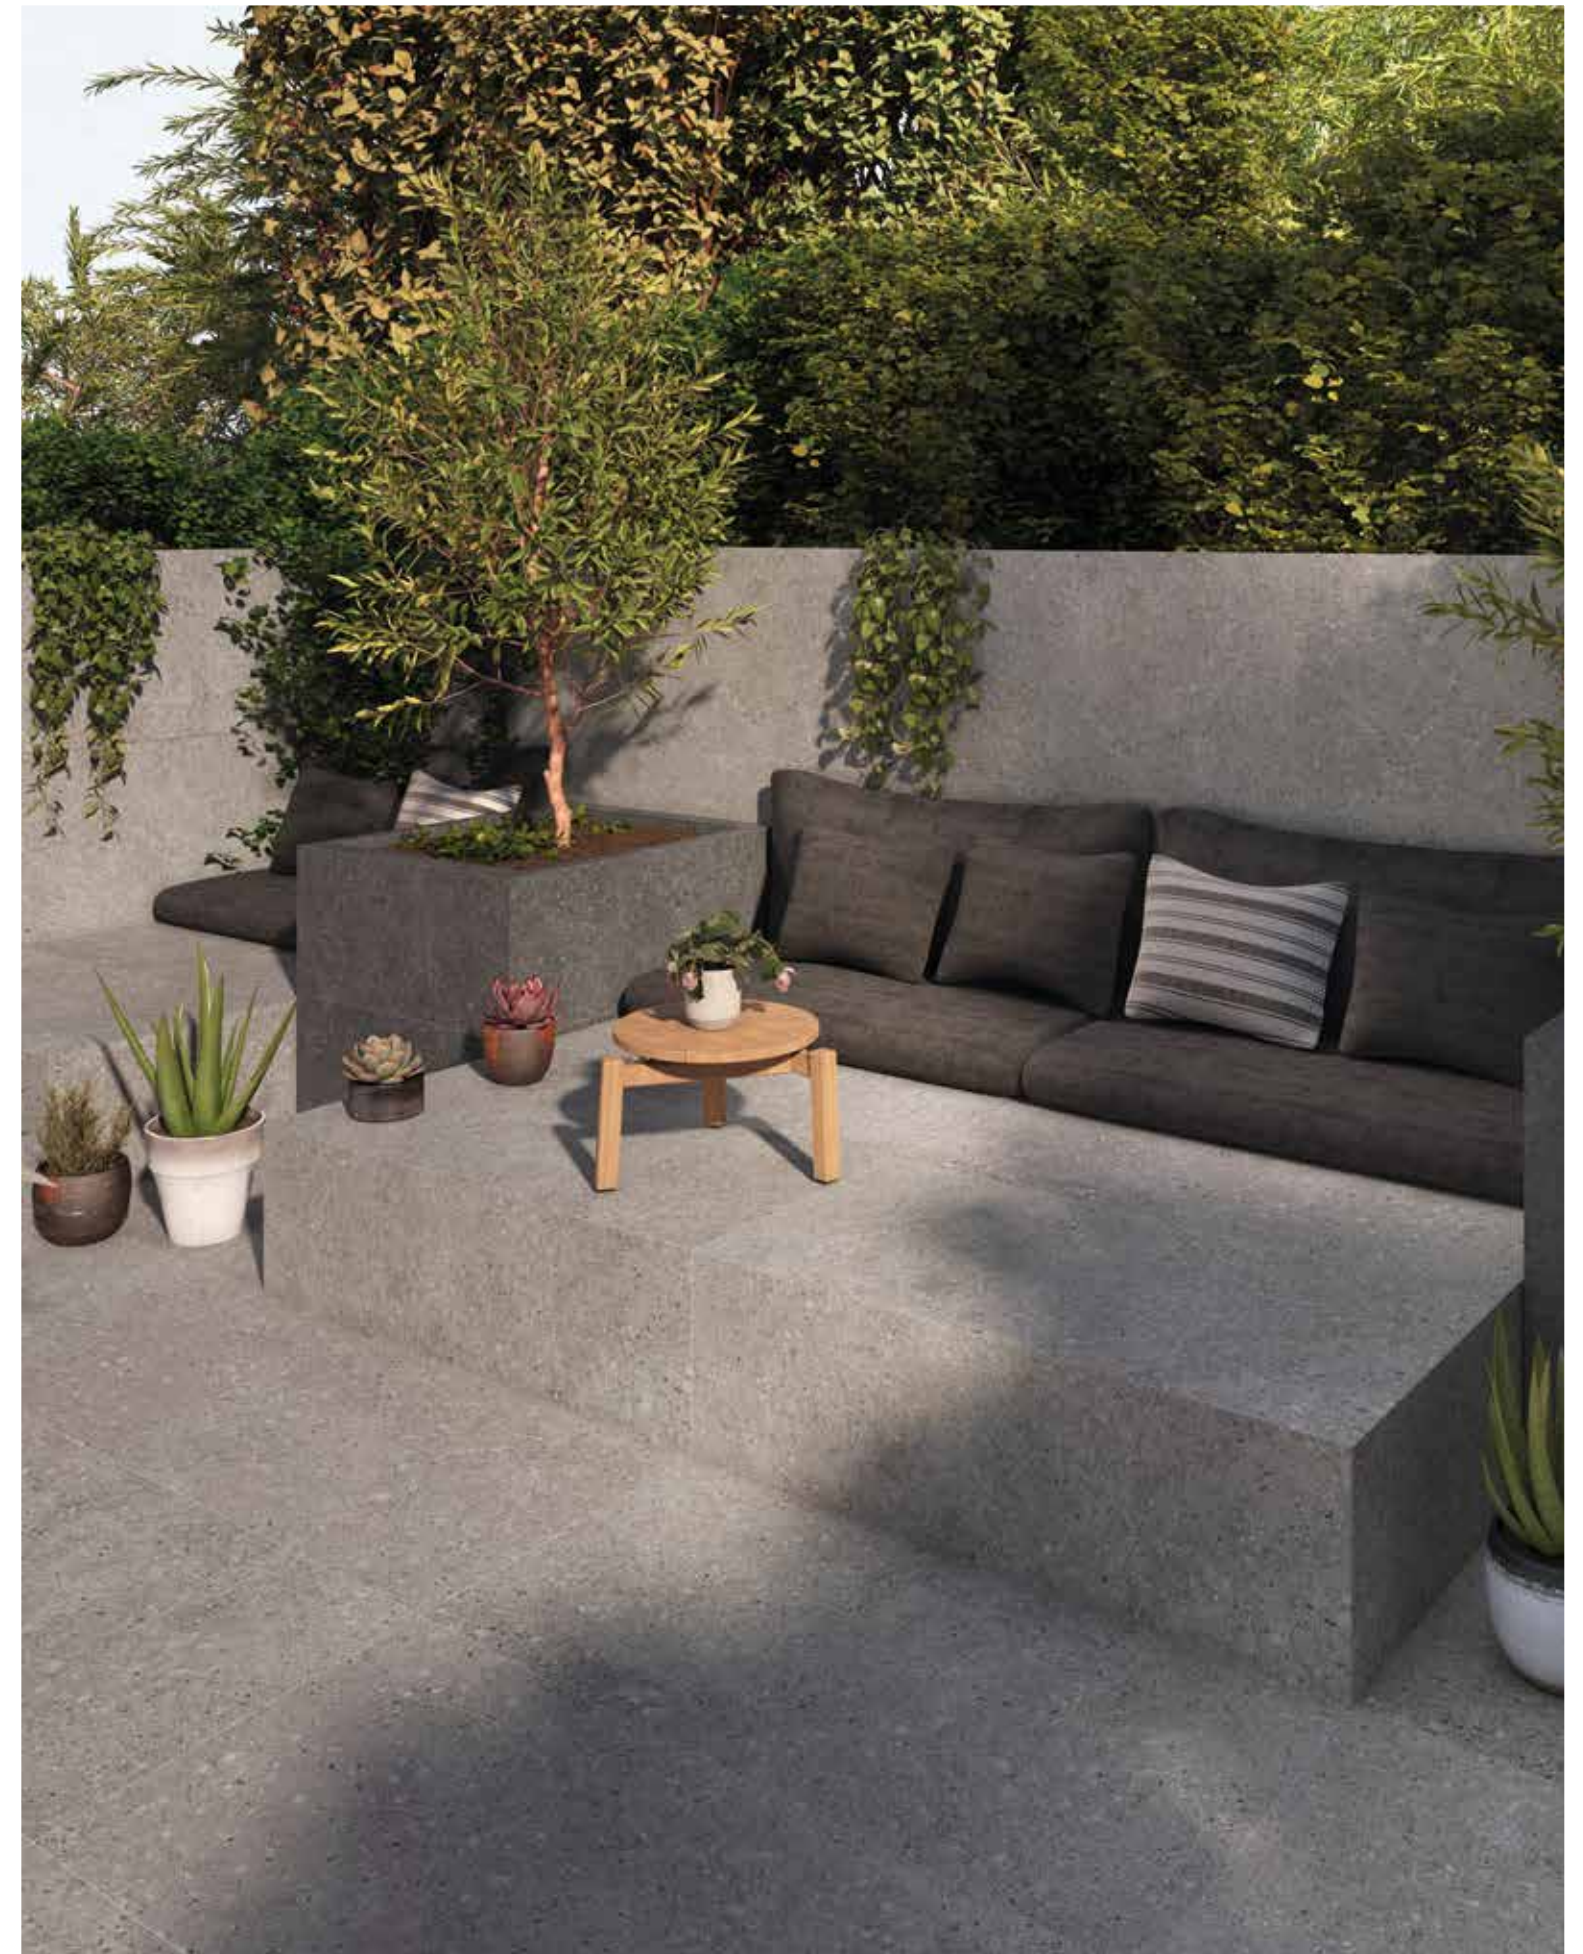

Juliette Gris & Juliette Antracita 60x120cm_23,6"x47,2"