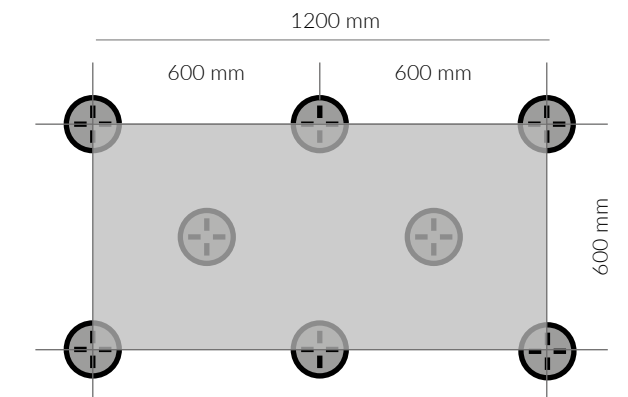

Public Use
8 Plots
Height >20 cm.