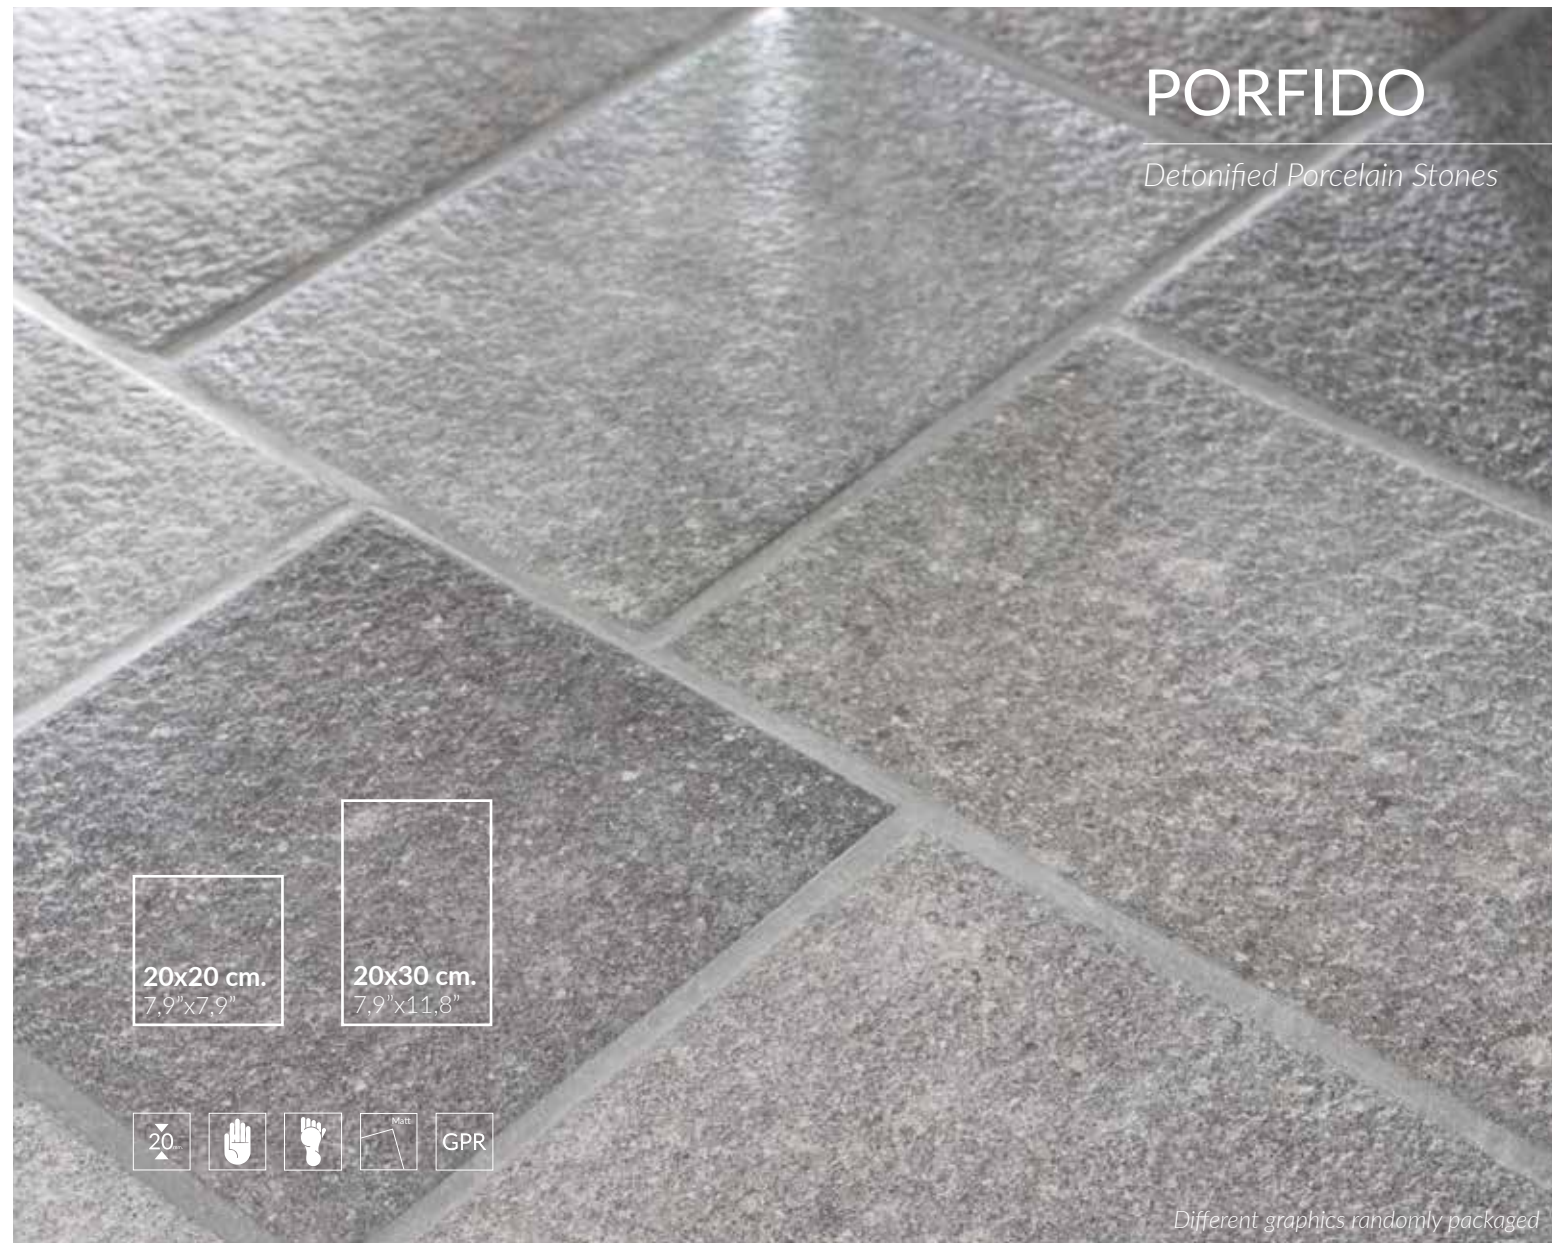

# PIZARRA

Porcelain Stones

└ Pizarra Black 20x20cm\_7,9"x7,9"

└ Pizarra Black 20x20cm. & 20x30cm\_7,9"x7,9" & 7,9"x11,8"

3 Colours \_ 1 Texture

Tex Beige

Tex Brown

Tex Grey