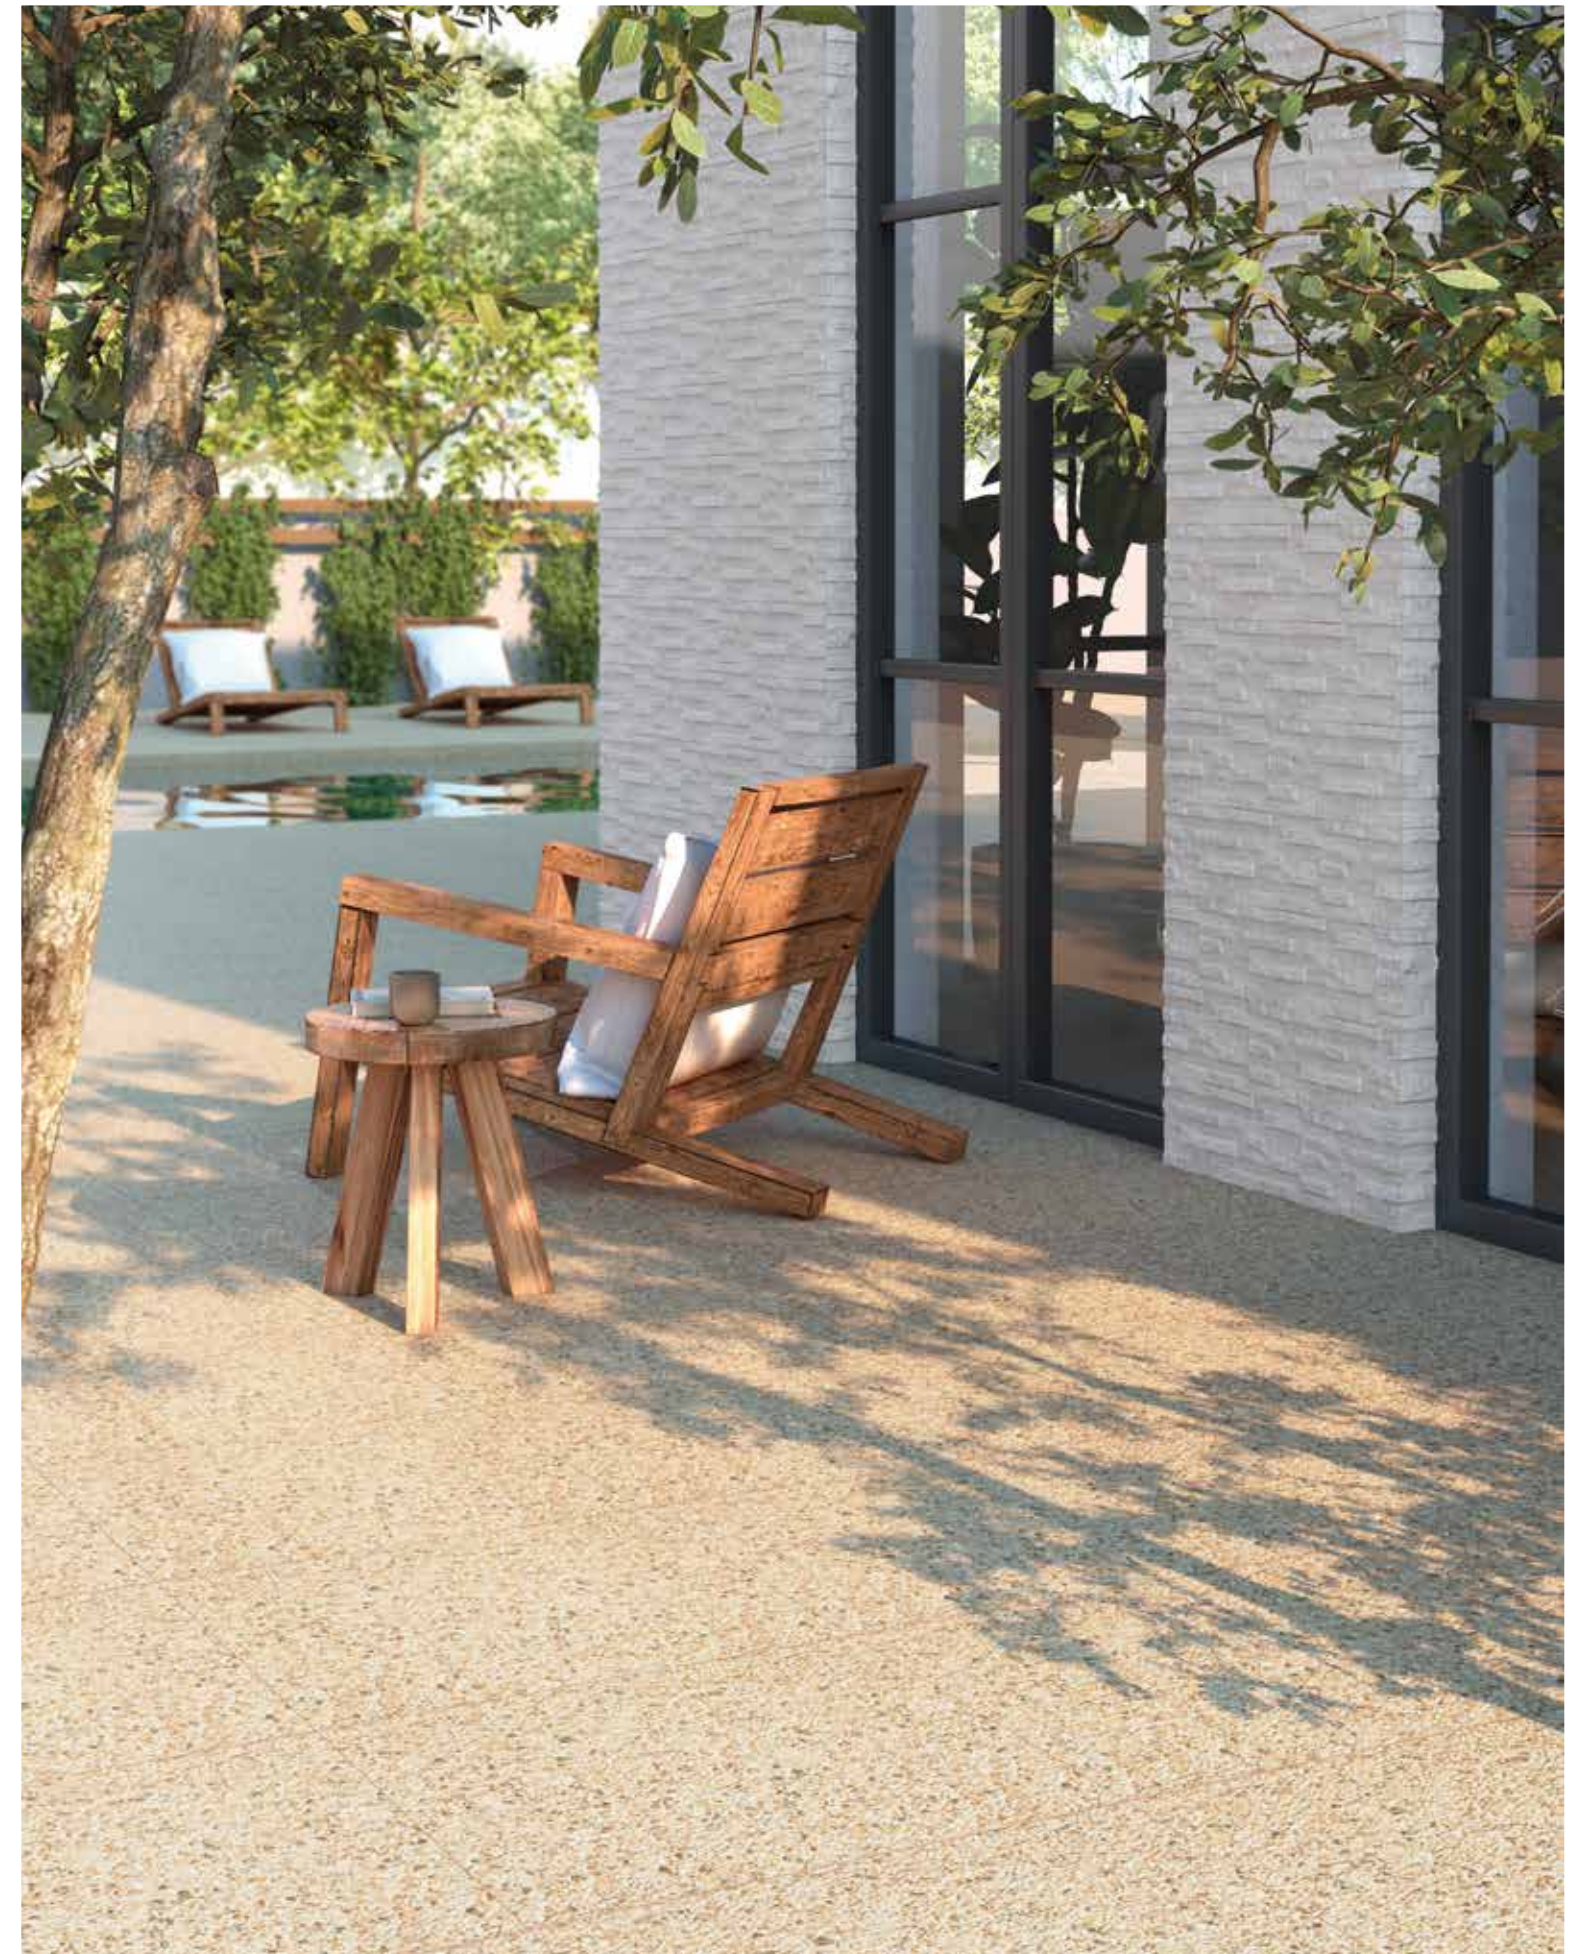

Grava Beige 60x90cm.\_23,6"x35,4" & Brickstone White 16,3x51,7cm.\_6,4"x20,4"