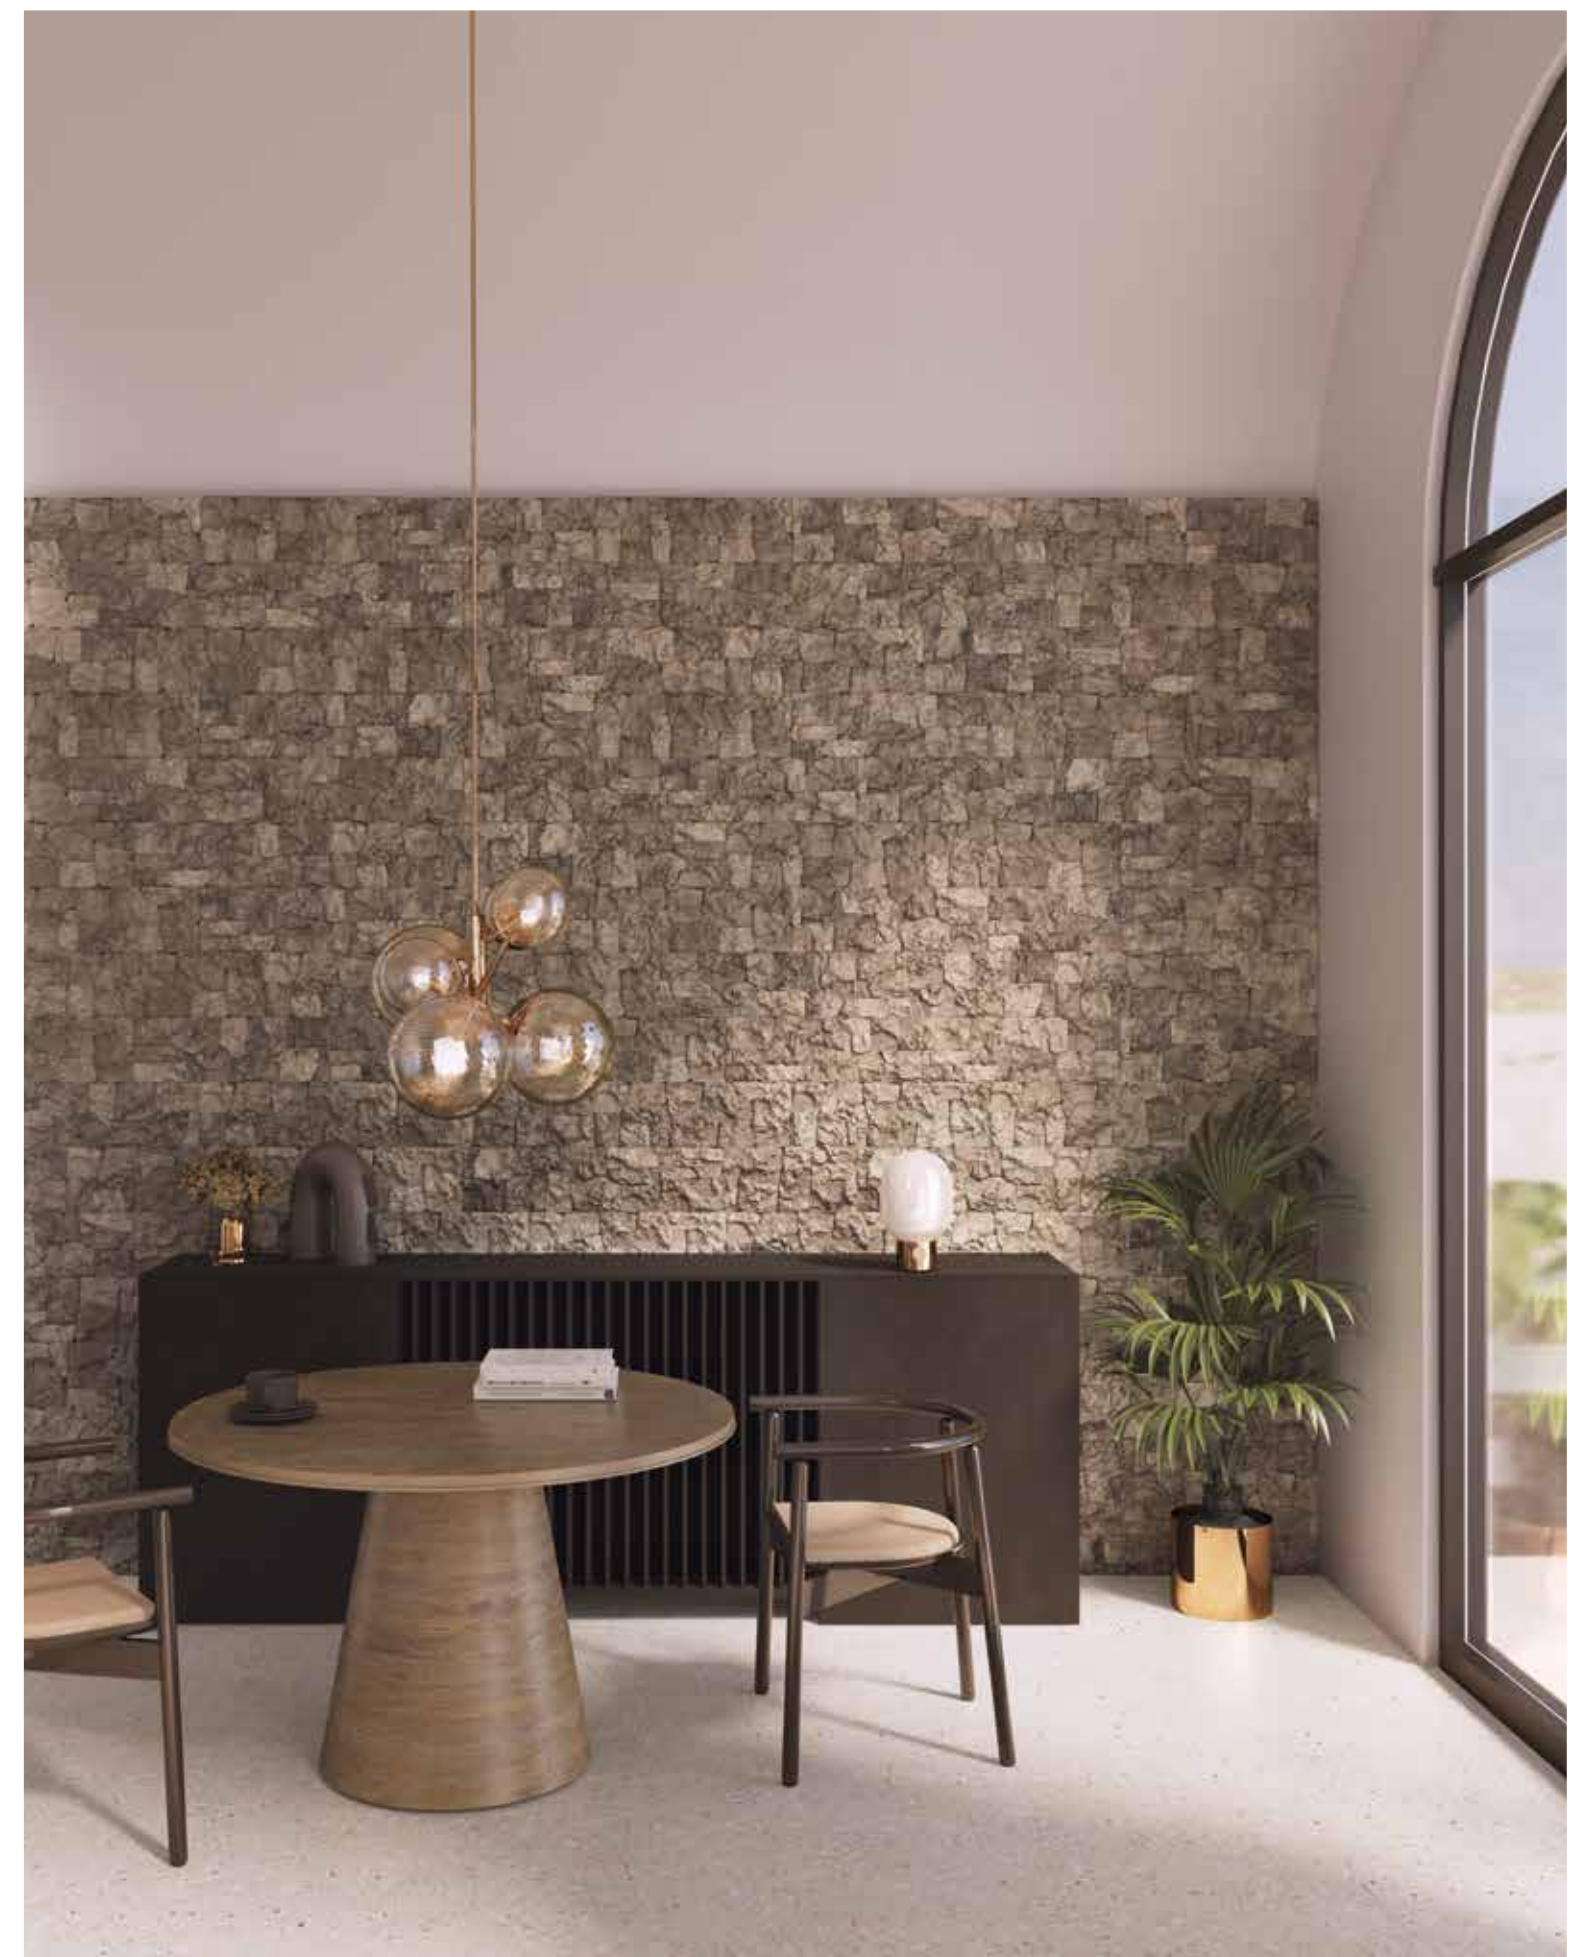

— Kerala Brown 17x52cm._6,7"x20,5"