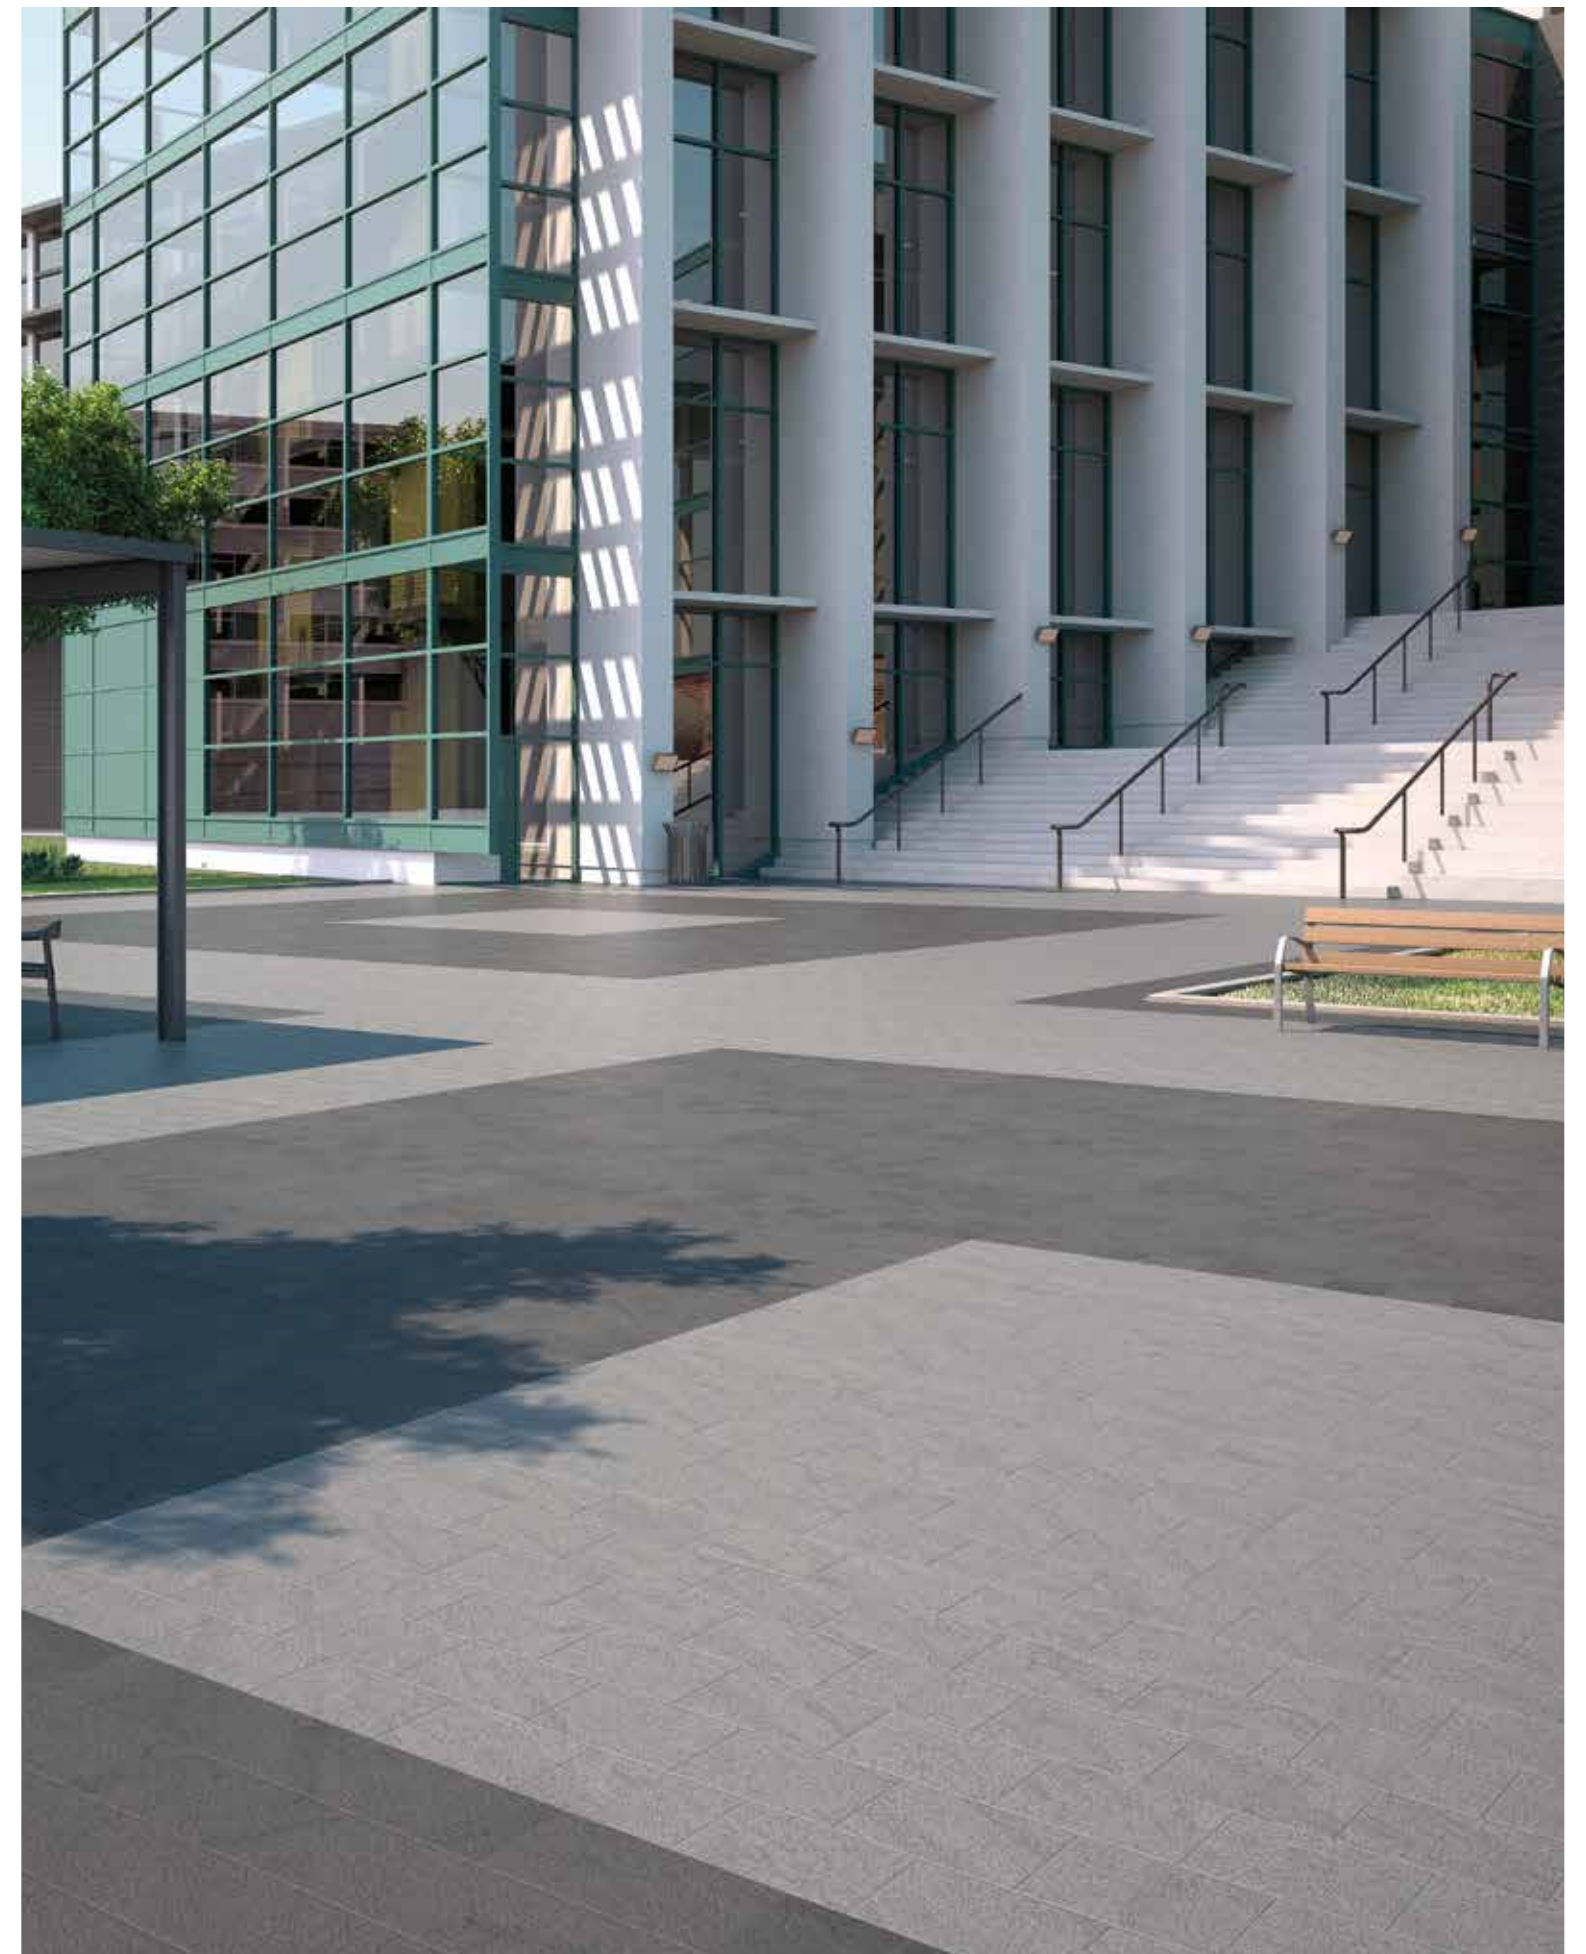

Aran Tex Black 20x20cm. & 20x30 cm._7,9"x7,9" & 7,9"x11,8" & Aran Tex Grey 20x30 cm._7,9"x11,8"