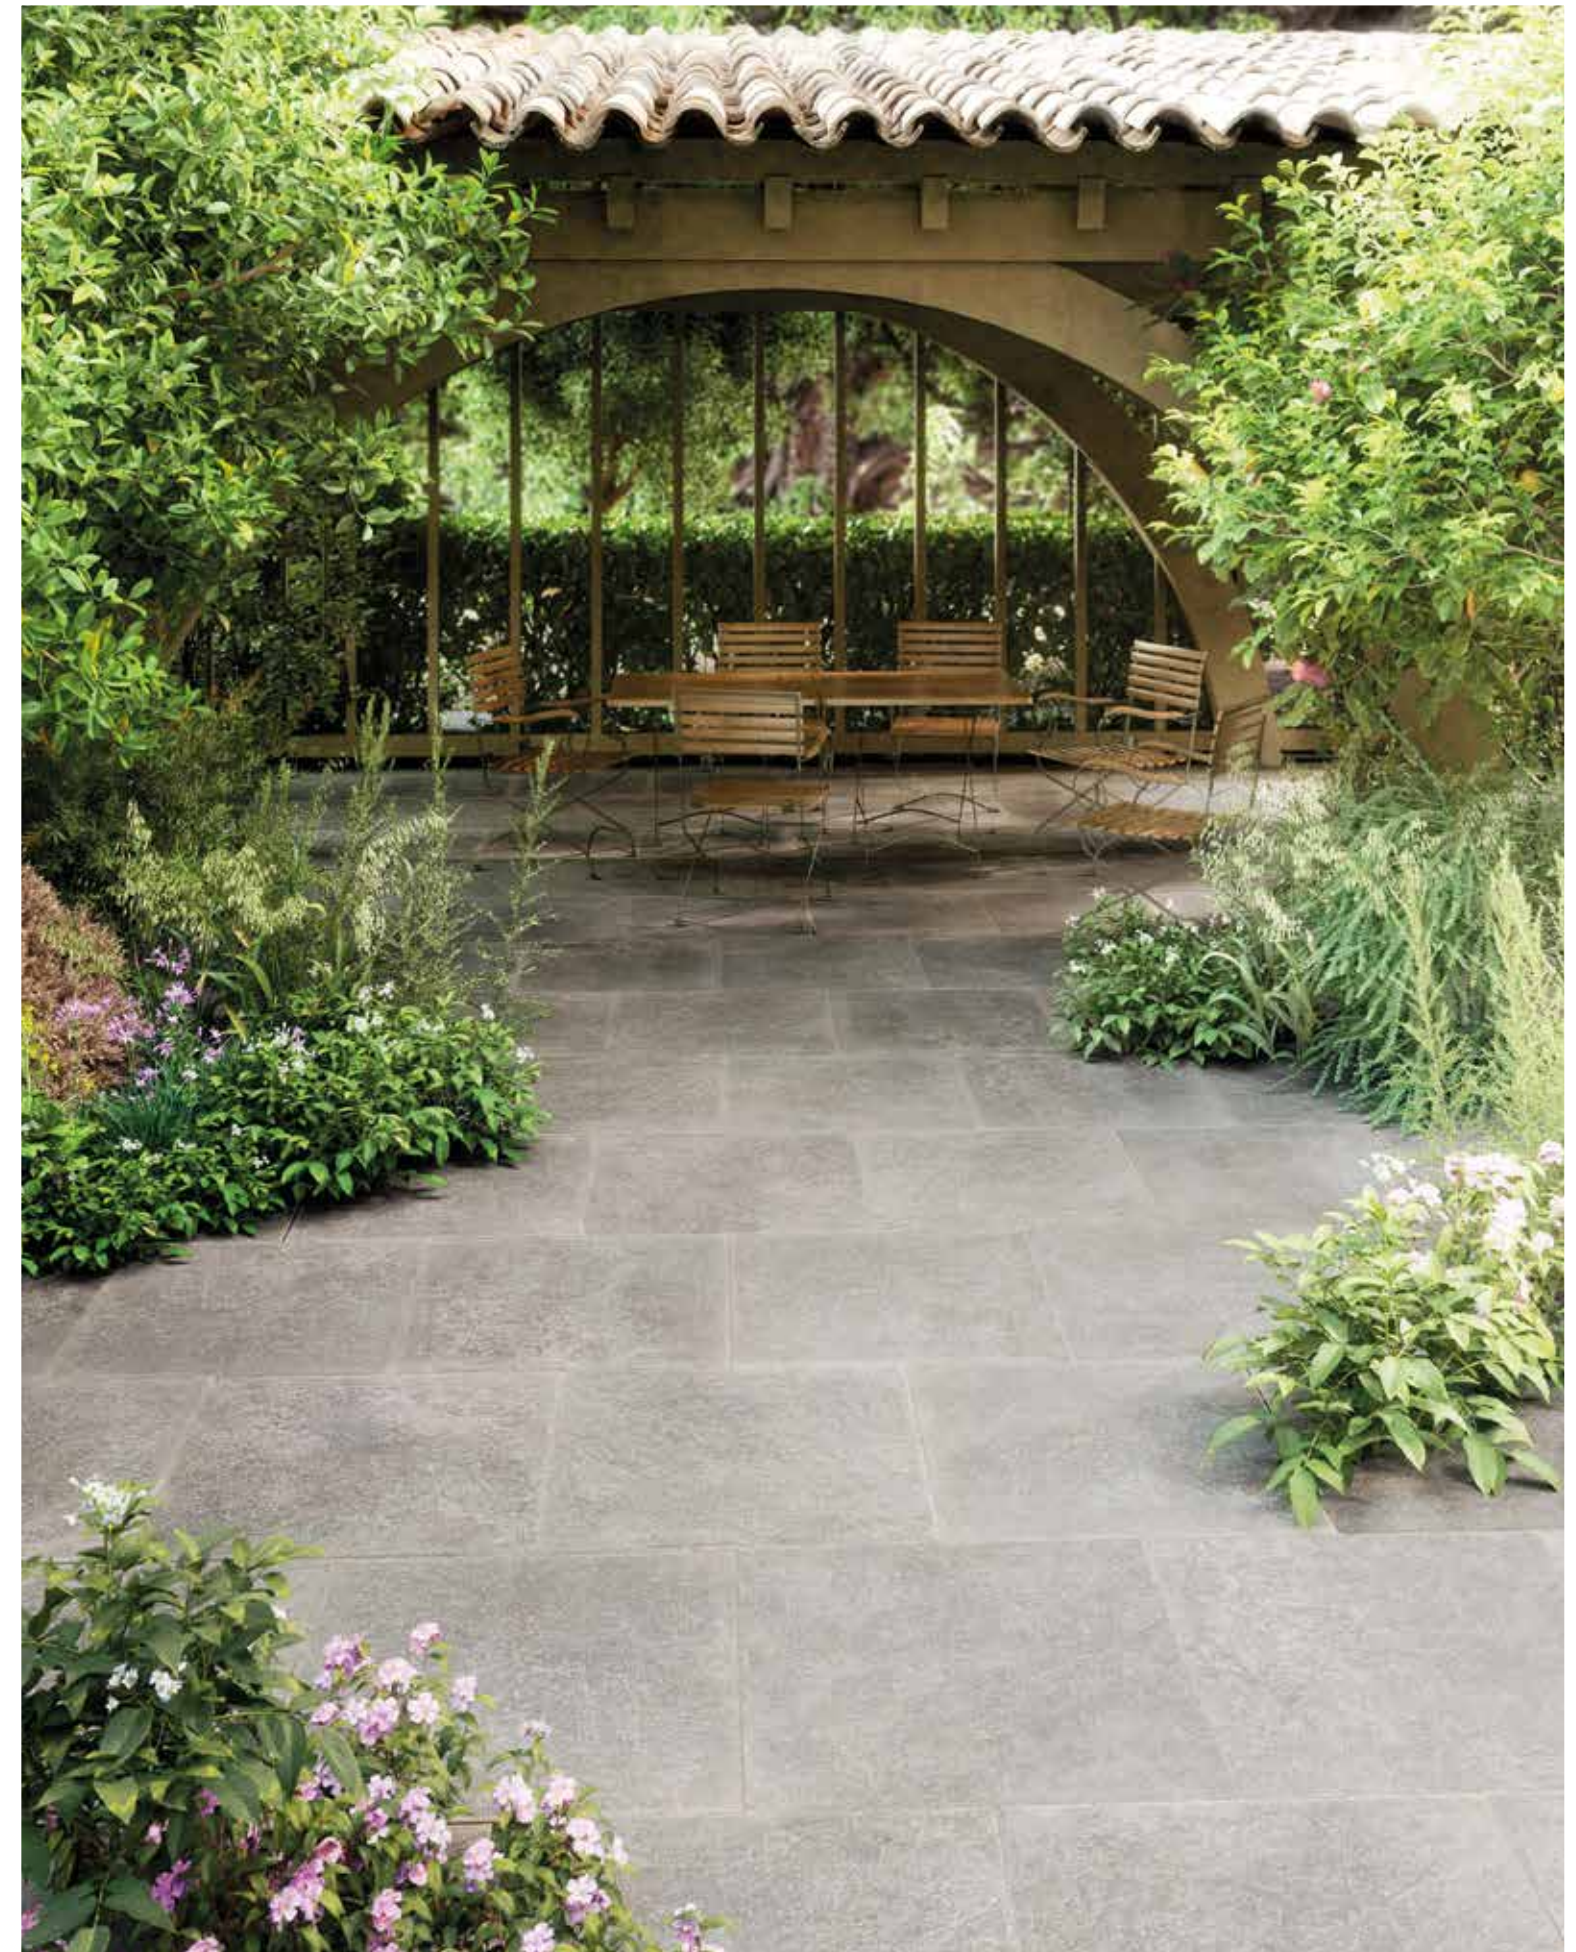

Olympto Grey 60x60cm._23,6"x23,6"