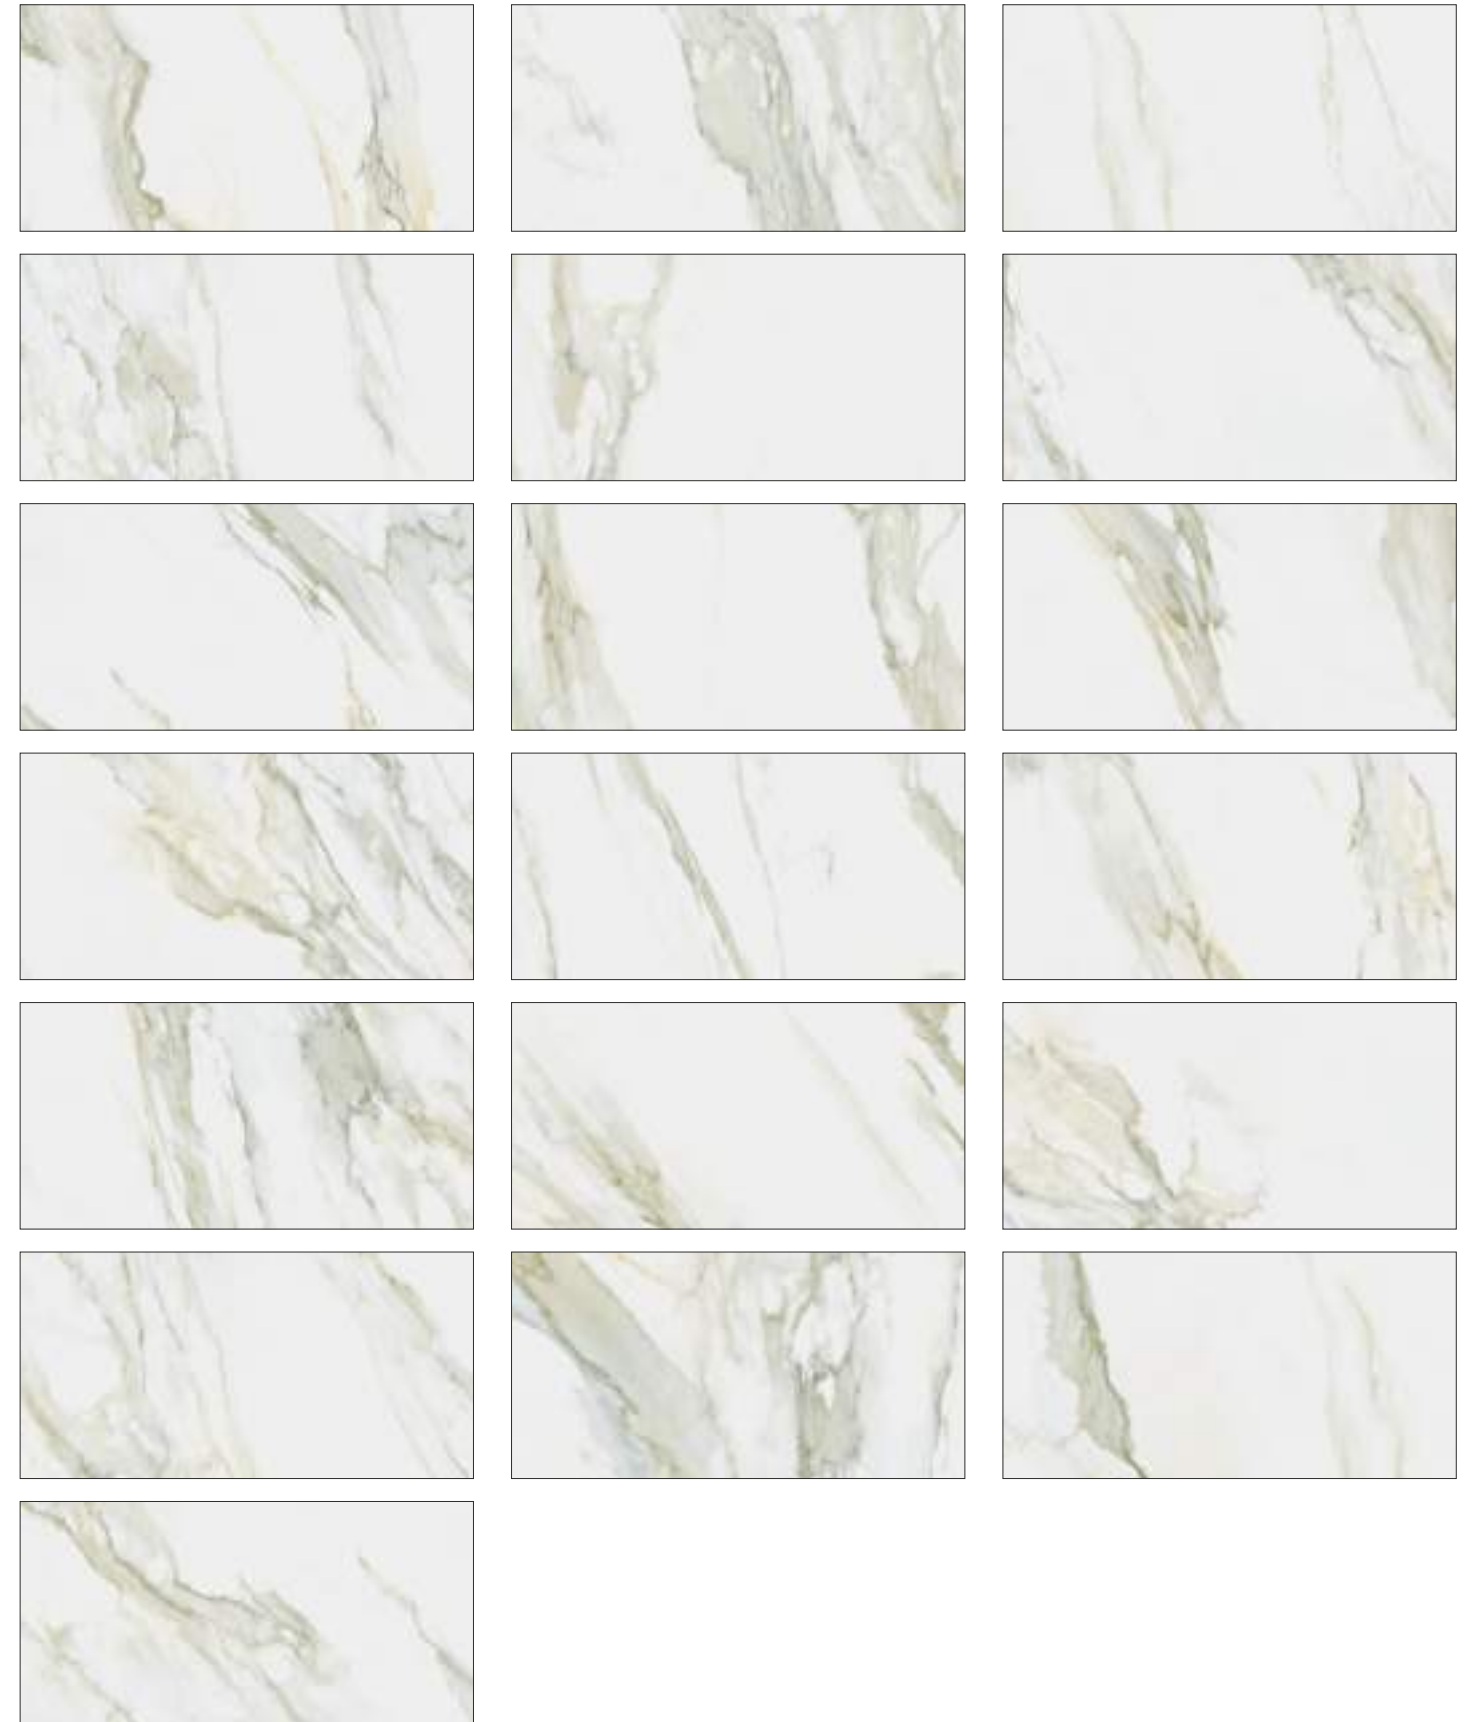

Golden Hill

View on web

Porcelain

Satin

100x100cm RC
40"x40" RC

x11

60x120cm RC
24"x48" RC

x17

60x60cm RC
24"x24" RC

x17

Floor Tile

Satin

45x45cm
18"x18"

x19

Wall Tile

Red body
Satin

MOSAIC

25x40cm
10"x16"

x19

25x40cm
10"x16"

x19

Red body
Satin

MOSAIC

30x60cm
12"x24"

x19

30x60cm
12"x24"

x5

Golden Hill

Graphics

Golden Hill 30x60

Marbles