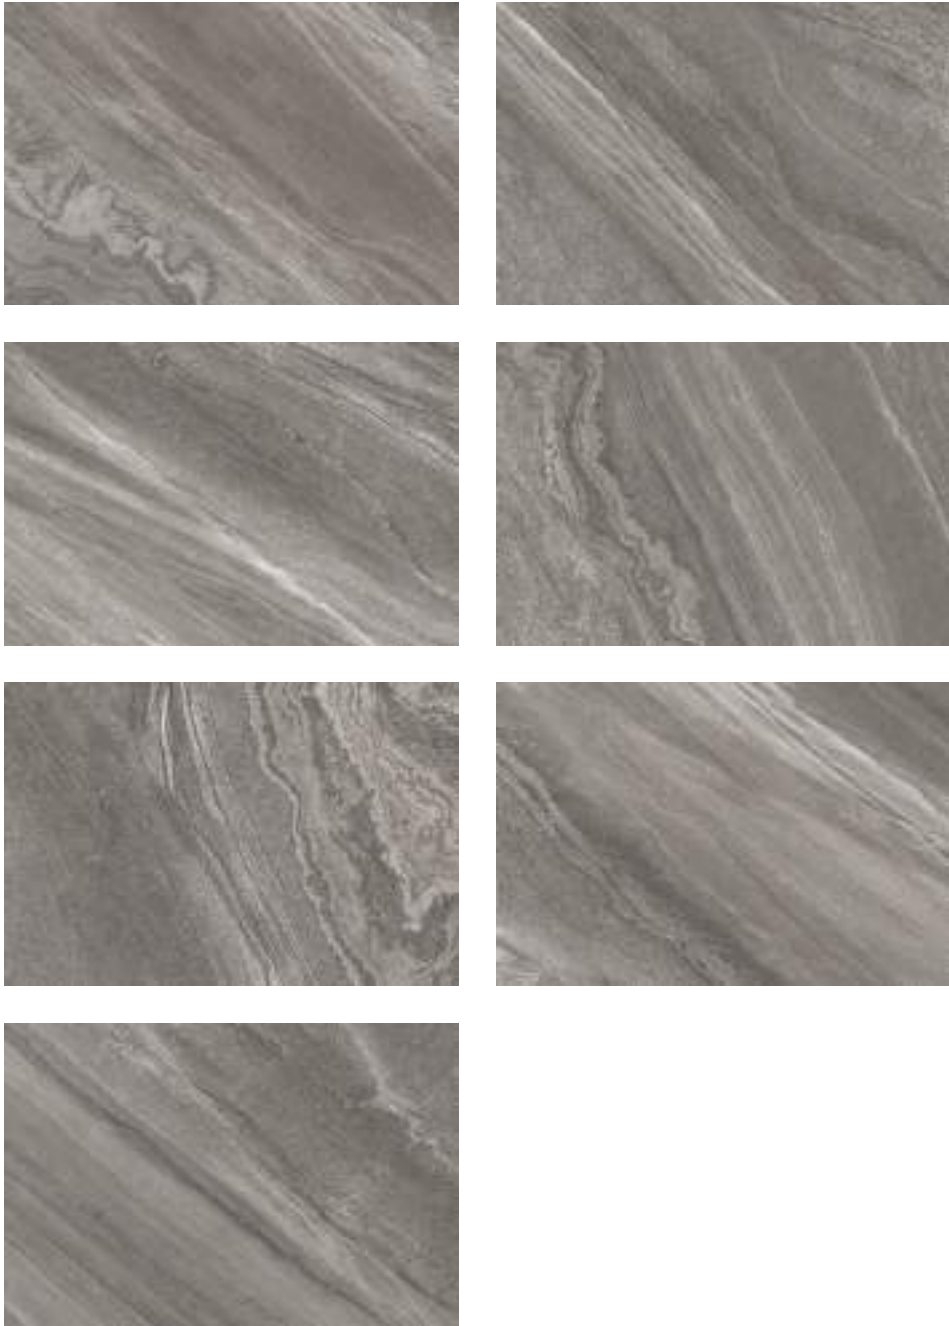

Cumbria

Graphics

Cumbria Antracita 60x90 RC 20mm