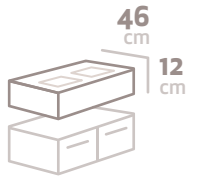

SHAPE PLUS F12

2 SENOS

mueble mueble

120,5cm

SENO 50,5x35

ref.
500M471202