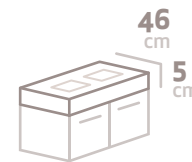

SHAPE PLUS F5

2 SENOS

mueble   mueble

120,5cm

SENO 50,5x35

ref.
500M461202