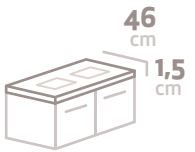

MOONSTONE

2 SENOS

mueble   mueble

120,5cm

SENO 48x27

60 60

ref.
500M06983B5

370 €