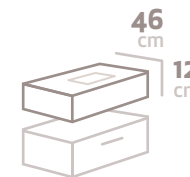

SHAPE PLUS F12

SENO CENTRADO

60,5cm

SENO 50,5x35

ref.
500M41060