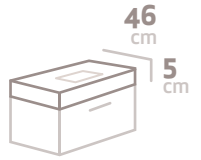

CUT PLUS F5

SENO CENTRADO

60,5cm

SENO 40:50x32

ref.
500M60060