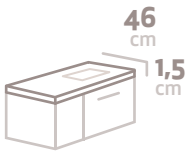

CUT

SENO DERECHA

módulo ☐ mueble ☐

80,5cm

SENO 40:50x32

20 60

ref.
500M51080D

339 €