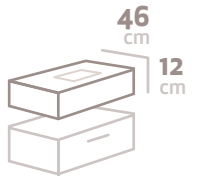

CUT PLUS F12

SENO CENTRADO

60,5cm

SENO 40:50x32

ref.
500M61060