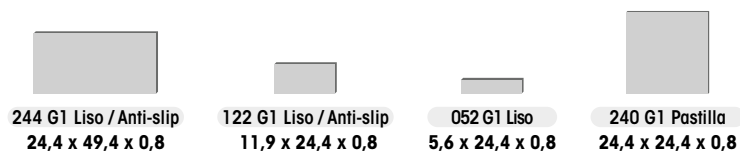

Aqua

Mosaic

Mosaico vítreo