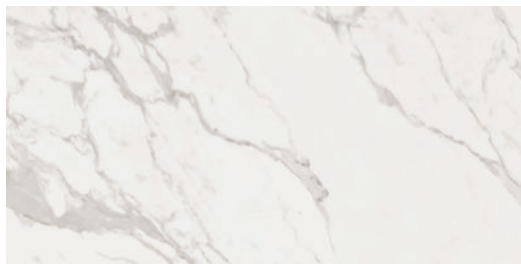

60x120 Rec.
23,62"x47,24"

60,8x60,8
23,93"x23,93"

60x60 Rec.
23,62"x23,62"

30,3x61,3
11,92"x24,13"

30x30 (7x7)
11,81"x11,81"

GRES PORCELÁNICO ESMALTADO
GLAZED PORCELAIN TILES · GRÈS CÉRAMÉ ÉMAILLÉ

At. Rimini Brillo PEI 4

● 60x120	Rec.	M61	017.250.0804.06610	
● 60,8x60,8		M43	015.440.0804.06610	
● 60x60	Rec.	M48	017.840.0804.06610	

At. Rimini Mate PEI 4

● 60x120	Rec.	M57	017.250.0803.06610	
● 60,8x60,8		M41	015.440.0803.06610	
● 60x60	Rec.	M46	017.840.0803.06610	
● 30,3x61,3		M41	015.722.0803.06610	

At. Rlv. Rimini Mate

● 30,3x61,3 M41 015.722.0803.06095

Malla At. Rimini 30x30(7)

● Brillo	M201	025.590.0804.06610	
● Mate	M201	025.590.0803.06610	

Disponible en / Available in / Disponible:

Revestimiento Pasta Roja / Red Body Wall Tiles / Revêtement Pâte Rouge

At. Rimini 33,3x55 Pág. / Page / Page 162

At. Rimini 30x90 Pág. / Page / Page 161

Pvto. Pasta Roja / Pvto. Pasta Roja / Red Body Floor Tiles · Sol Pâte Rouge

At. Rimini 45x45 Pág. / Page / Page 121

Piezas especiales / Special pieces / Pièces especiales (No Rlv.)

Consultar en página / Consult on page / Consulter en page: 178

*Peldaño Gradone	*Ángulo Gradone	*Rodapié C/Romo

Empaquetado / Packaging / Emballage

Formato	pz/cj	m²/cj	cj/pl	m²/pl	kg/cj	kg/pl
60x120	2	1.44	36	51.84	29.50	1,091.00
60,8x60,8	4	1.48	30	44.40	31.35	960.50
60x60	4	1.44	30	43.20	30.00	920.00
30,3x61,3	7	1.30	40	52.00	25.00	1,020.00
30x30(7)	11	1.00	42	42.00	23.10	990.20