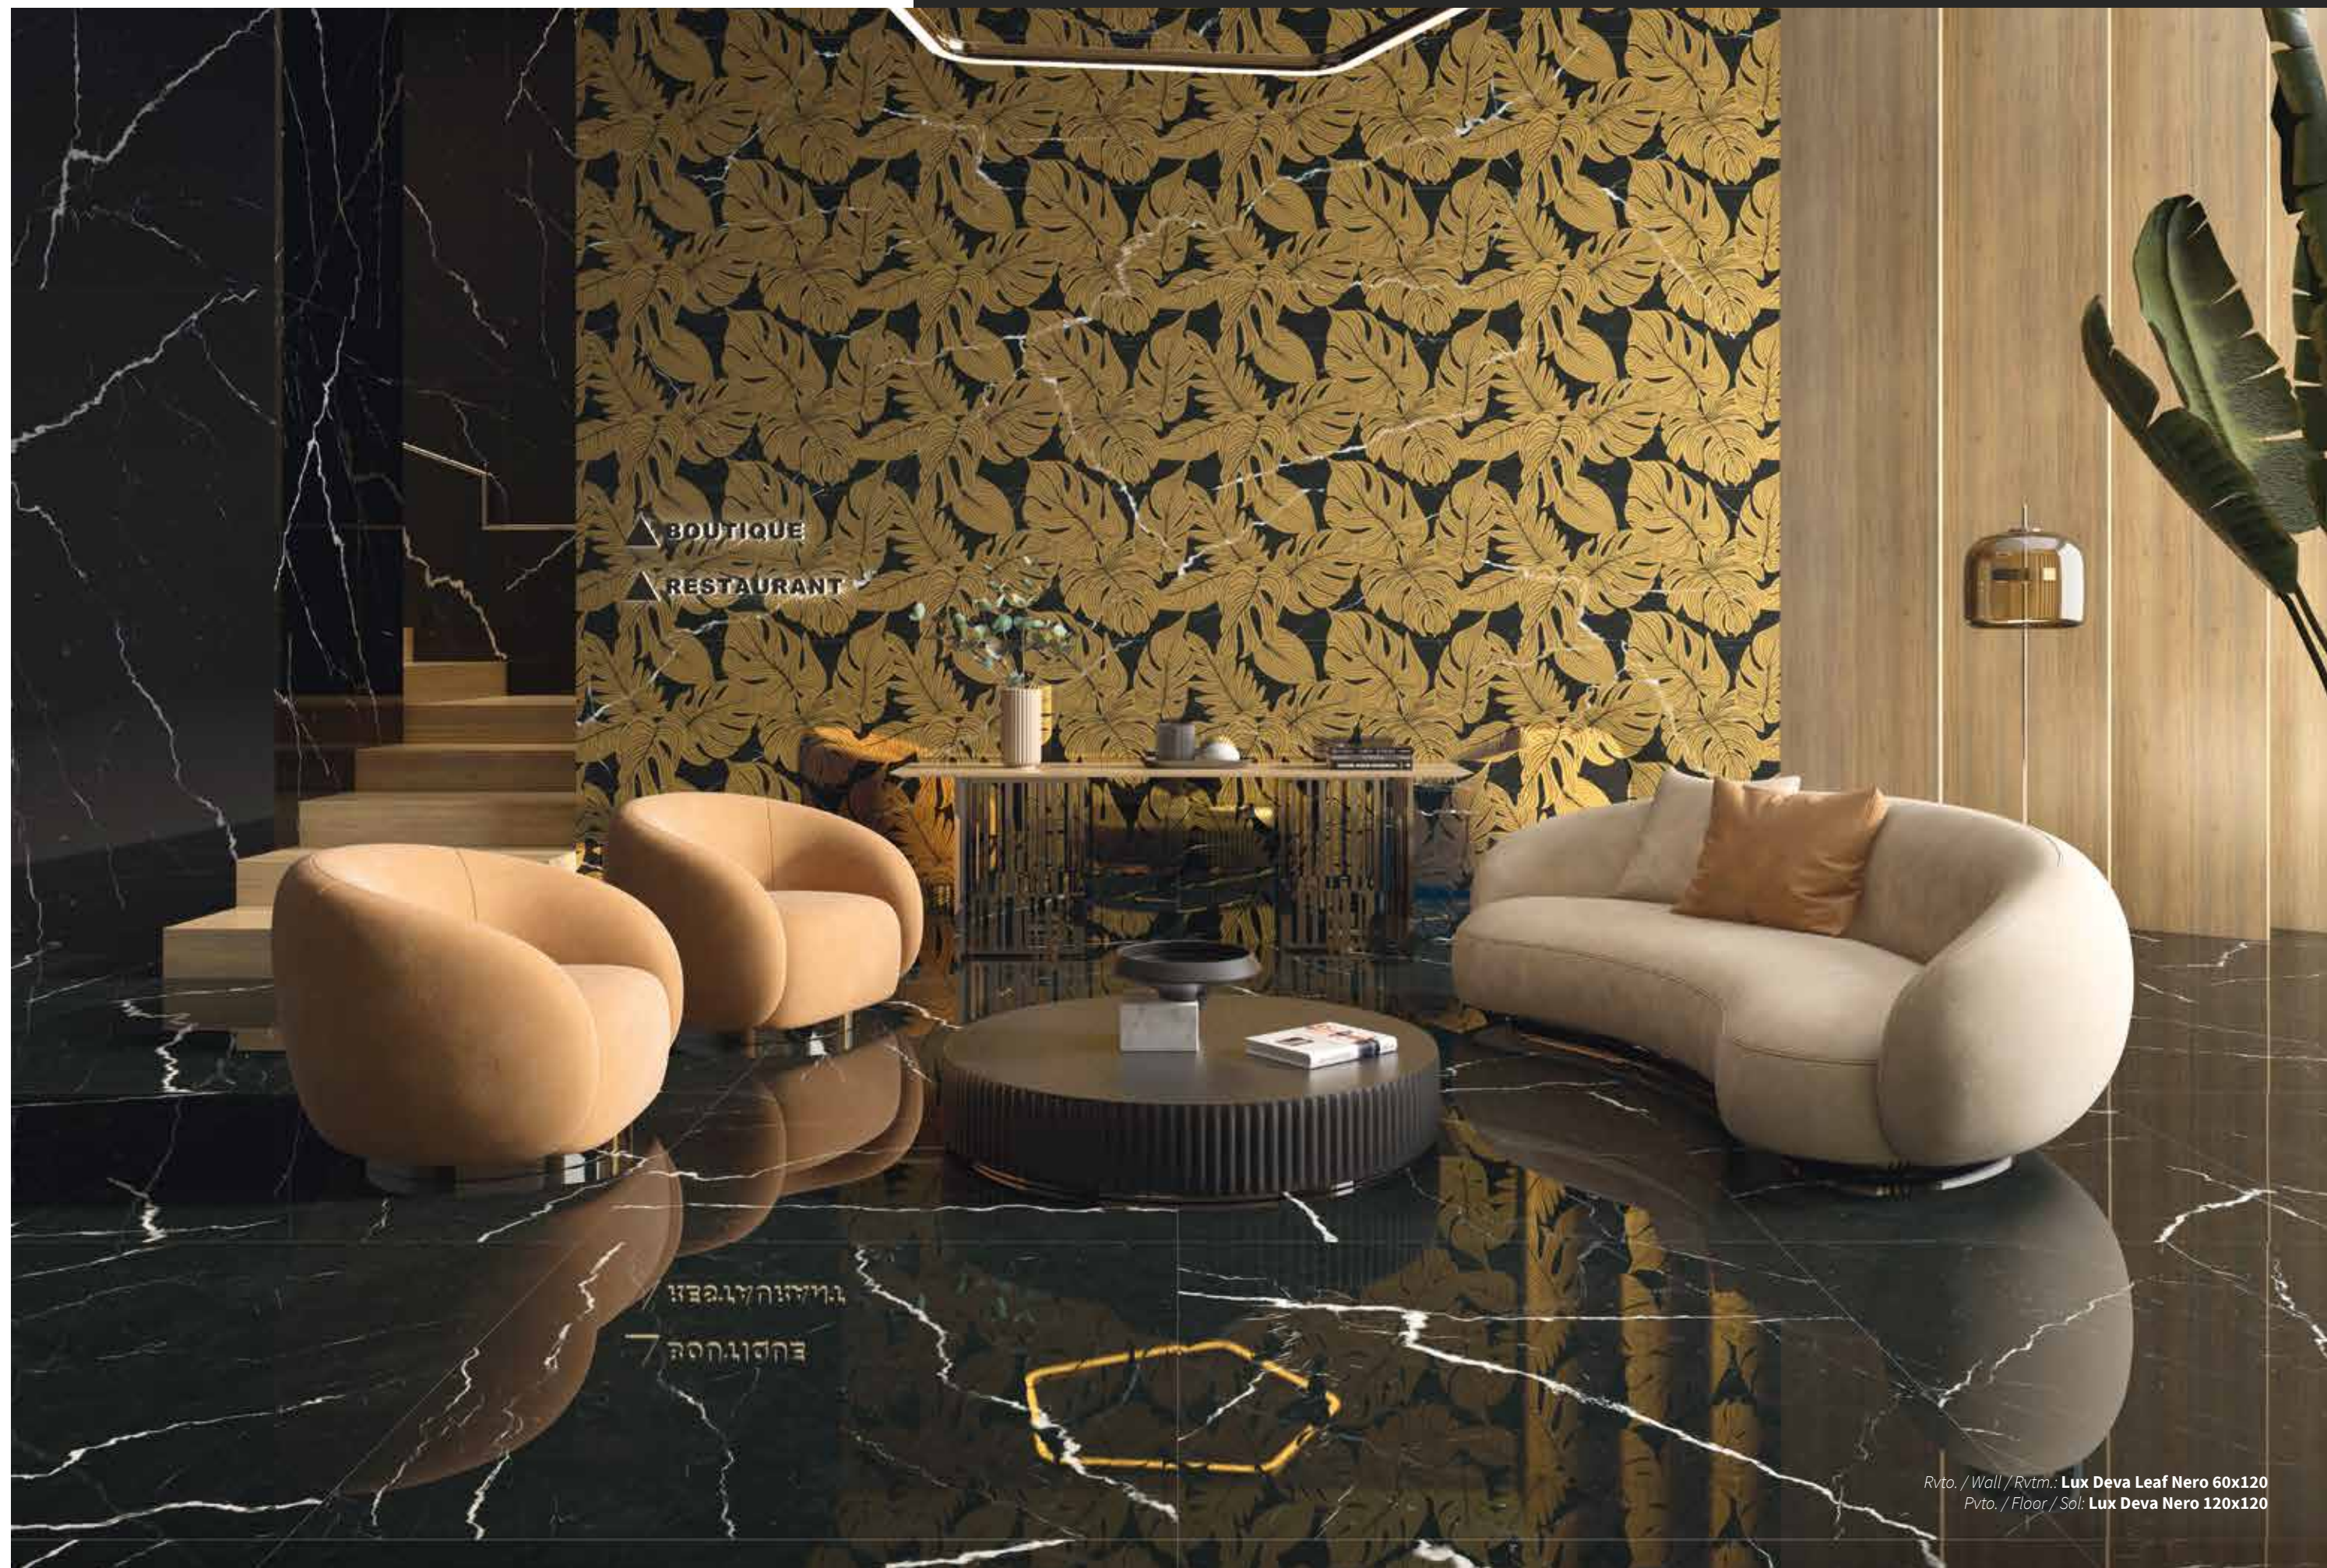

Lux Deva Nero

● 120x260	Rec.	M316	054.200.0215.09564	
● 60x120	Rec.	M150	046.869.0215.09564	
● 120x120	Rec.	M203	046.120.0215.09564	

Malla Lux Deva

● Nero	30x30(5) Malla	M251	086.281.0215.09564	
● Nero	32,5x22,5 Malla	P53	086.297.0215.09564	

Lux Deva Leaf Nero

● 60x120	Rec.	P671	086.087.0215.12127	

Hexa Deva

● Nero	13x15	M134	015.056.0215.12226	

Golden Hexa

● Oro Mate	13x15	M134	025.956.0439.12244	
● Plata Mate	13x15	M134	025.956.0438.12244	

*Medidas en metros
*Dimensions in metres
*Dimensions en mètres

Empaquetado / Packaging / Emballage

Formato	pz/pl	m²/pz	m²/pl	kg/pl
120x260	20	3.12	62.40	1,050.00

Empaquetado / Packaging / Emballage

Formato	pz/cj	m²/cj	cj/pl	m²/pl	kg/cj	kg/pl
60x120	2	1.44	32	46.08	34.25	1,121.00
120x120	1	1.44	36	51.84	36.36	1,348.96
32,5x22,5	9	-	-	-	13.50	-
30x30 (5)	11	1.00	42	42.00	23.00	986.00
13x15	20	0.31	104	32.24	6.25	670.00

Rvto. / Wall / Rvtrm.: Lux Deva Leaf Nero 60x120
Pvto. / Floor / Sol: Lux Deva Nero 120x120