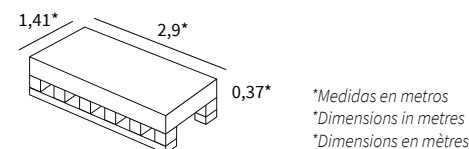

Lincoln Cream PEI 4

● 120x120	Rec.	M166	004.120.0163.05978	LEV
● 90x90	Rec.	M104	004.804.0163.05978	LEV
● 60x120	Rec.	M112	004.869.0163.05978	LEV
● 60x60	Rec.	M77	004.840.0163.05978	LEV
● 30x60	Rec.	M77	004.450.0163.05978	LEV
● 9x30	Rec.	M152	038.137.0163.05978	LEV

Lincoln M. White PEI 4

● 60x60	Rec.	M60	017.840.0108.10092	MATT
● 30x60	Rec.	M60	017.450.0108.10092	MATT
● 9x30	Rec.	M134	041.137.0108.10092	MATT
● 19,8x22,8	Rec.	M90	015.292.0108.10092	MATT
● 8x40	Rec.	M106	015.223.0108.10092	MATT

Lincoln M. Cream PEI 4

● 60x60	Rec.	M60	017.840.0163.10092	MATT
● 30x60	Rec.	M60	017.450.0163.10092	MATT
● 9x30	Rec.	M134	041.137.0163.10092	MATT
● 19,8x22,8	Rec.	M90	015.292.0163.10092	MATT
● 8x40	Rec.	M106	015.223.0163.10092	MATT

Malla Lincoln

● White	30x30(5) Malla	M251	038.281.0108.05978	LEV
● White	30x30(7) Malla	M201	038.590.0108.05978	LEV
● White	32,5x22,5 Malla	P53	038.297.0108.05978	LEV
● Cream	30x30(5) Malla	M251	038.281.0163.05978	LEV
● Cream	30x30(7) Malla	M201	038.590.0163.05978	LEV
● Cream	32,5x22,5 Malla	P53	038.297.0163.05978	LEV

Malla Lincoln M.

● White	30x30(5) Malla	M251	025.281.0108.10092	MATT
● White	32,5x22,5 Malla	P53	025.297.0108.10092	MATT
● Cream	30x30(5) Malla	M251	025.281.0163.10092	MATT
● Cream	32,5x22,5 Malla	P53	025.297.0163.10092	MATT

Empaquetado / Packaging / Emballage

Formato	pz/pl	m²/pz	m²/pl	kg/pl
120x260	20	3.12	62.40	1,050.00

Empaquetado / Packaging / Emballage

Formato	pz/cj	m²/cj	cj/pl	m²/pl	kg/cj	kg/pl
120x120	1	1.44	36	51.84	36.36	1,348.96
60x120	2	1.44	32	46.08	34.25	1,121.00
90x90	2	1.62	27	43.74	40.00	1,110.00
60x60	4	1.44	30	43.20	30.00	920.00
30x60	6	1.08	48	51.84	23.60	1,152.80
19,8x22,8	24	0.84	48	40.32	18.00	884.00
9x30	40	1.08	48	51.84	25.00	1,220.00
8x40	30	0.96	65	62	16.63	1,195.00
30x30 (5)	11	1.00	42	42.00	23.00	986.00
30x30 (7)	11	1.00	42	42.00	23.10	990.20
32,5x22,5	9	-	-	-	13.50	-

Chevron 8x40
Pieza derecha e izquierda en la misma caja
Right and left piece in the same box.
Pièce gauche et pièce droite dans la même boîte