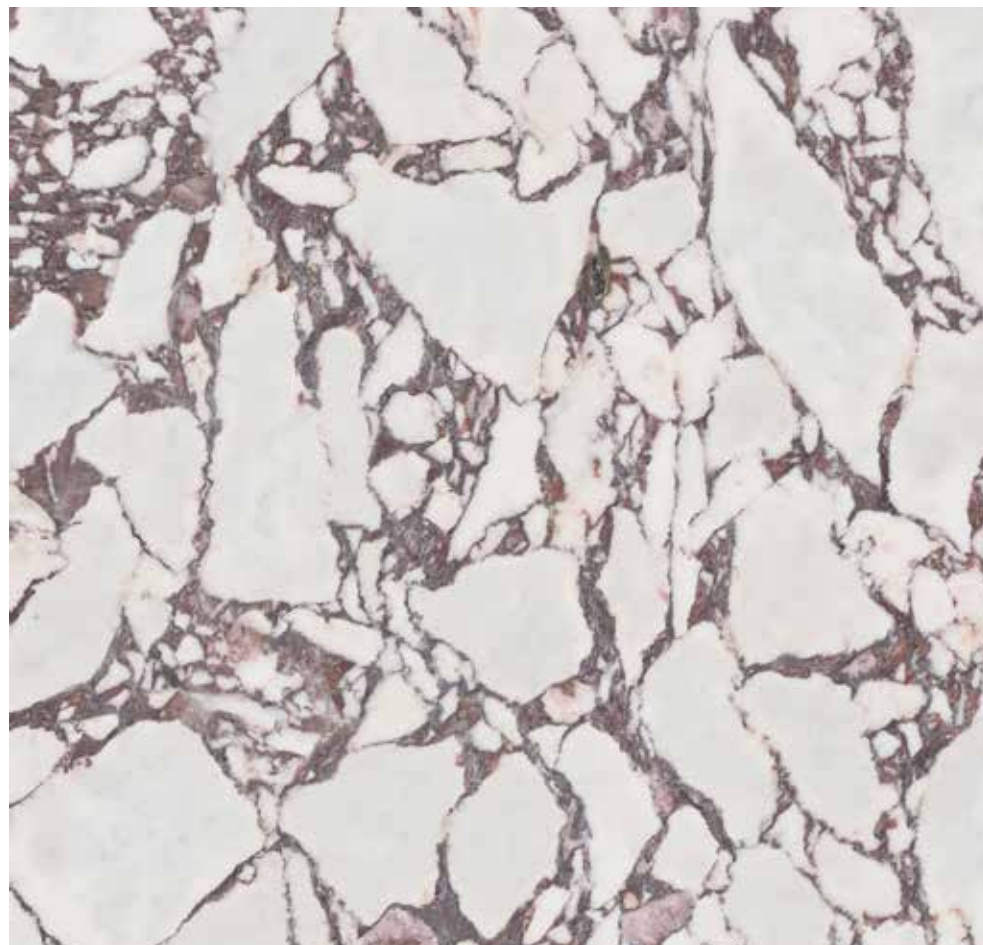

Colores disponibles / Available colours / Couleurs disponibles

Rvto. / Wall / Rvtm.: **Lux Viola 60x120 - Cromat Gris 60x120**
Pvto. / Floor / Sol: **Lux Viola 120x120**