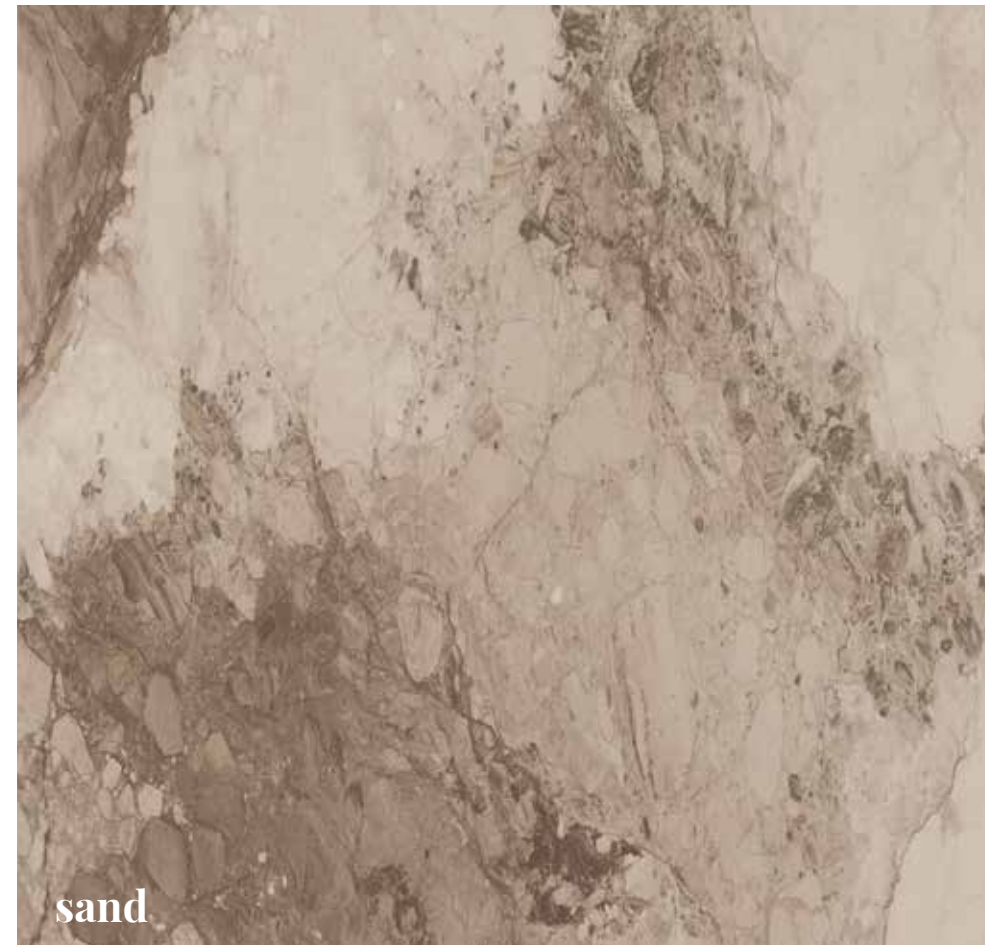

Formatos / Sizes / Formats

60x120 23,62"x47,24"	▼ 10,5 mm ▲ 10,5 mm

90x90 35,43"x35,43"	▼ 10,5 mm ▲ 10,5 mm
75x75 29,53"x29,53"	▼ 10,5 mm ▲ 10,5 mm

30x30 (7x7) 11,81"x11,81"

Disponible en todos los colores. /
Available in all colours. /
Disponible dans toutes les couleurs.

Códigos / Codes / Codes

Illusion Sand				PEI 4
• 60x120	Rec.	M112	004.869.0119.00144	ⓧ
• 90x90	Rec.	M104	004.804.0119.00144	ⓧ
• 75x75	Rec.	M90	004.875.0119.00144	ⓧ

Illusion Snow				PEI 4
• 60x120	Rec.	M112	004.869.0296.00144	ⓧ
• 90x90	Rec.	M104	004.804.0296.00144	ⓧ
• 75x75	Rec.	M90	004.875.0296.00144	ⓧ

Malla Illusion				
• Sand	30x30(7) Malla	M201	038.590.0119.00144	ⓧ
• Snow	30x30(7) Malla	M201	038.590.0296.00144	ⓧ

Piezas especiales / Special pieces / Pièces especiales

Consultar en página / Consult page / Consulter en page: 283

*PELDAÑO GRADONE	*ÁNGULO GRADONE	RODAPIÉ DECORADO

Empaquetado / Packaging / Emballage

Formato	pz/cj	m²/cj	cj/pl	m²/pl	kg/cj	kg/pl
60x120	2	1.44	32	46.08	34.25	1,121.00
90x90	2	1.62	27	43.74	40.00	1,110.00
75x75	3	1.69	30	50.70	41.20	1,256.00
30x30(7)	11	1.00	42	42.00	23.10	990.20

Colores disponibles / Available colours / Couleurs disponibles

Rvto. / Wall / Rvmtm.: Illusion Snow 60x120 - Cromat Perla 60x120
Pvto. / Floor / Sol: Cromat Perla 60x120