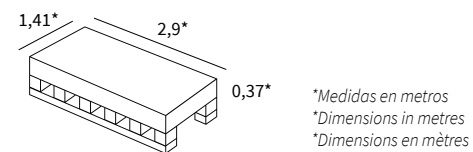

Nebula Almond PEI 4

● 120x260	Rec.	M316	054.200.0097.09877	
● 60x120	Rec.	M112	004.869.0097.09877	
● 120x120	Rec.	M166	004.120.0097.09877	

Malla Nebula

● Almond	30x30(5) Malla	M251	038.281.0097.09877	
● Almond	32,5x22,5 Malla	P53	038.297.0097.09877	

Hexa Nebula

● Almond	13x15	M134	015.056.0097.12223	

Golden Hexa

● Oro Mate	13x15	M134	025.956.0439.12244	
● Plata Mate	13x15	M134	025.956.0438.12244	

Empaquetado / Packaging / Emballage

Formato	pz/pl	m²/pz	m²/pl	kg/pl
120x260	20	3.12	62.40	1.050.00

Empaquetado / Packaging / Emballage

Formato	pz/cj	m²/cj	cj/pl	m²/pl	kg/cj	kg/pl
60x120	2	1.44	32	46.08	34.25	1.121.00
120x120	1	1.44	36	51.84	36.36	1.348.96
32,5x22,5	9	-	-	-	13.50	-
30x30 (5)	11	1.00	42	42.00	23.00	986.00