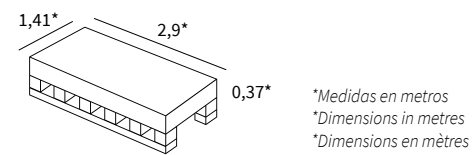

Desert Natural PEI 4

● 120x260	Rec.	M316	054.200.0102.04037	LEV
● 75x150	Rec.	M130	004.350.0102.04037	LEV
● 60x120	Rec.	M112	004.869.0102.04037	LEV
● 60x120	Rec.	M99	017.869.0102.04037	MAT
● 120x120	Rec.	M166	004.120.0102.04037	LEV
● 120x120	Rec.	M139	017.120.0102.04037	MAT
● 90x90	Rec.	M104	004.804.0102.04037	LEV
● 75x75	Rec.	M90	004.875.0102.04037	LEV
● 60x60	Rec.	M77	004.840.0102.04037	LEV
● 60x60	Rec.	M60	017.840.0102.04037	MAT

Malla Desert

● Natural	30x30(7) Malla	M201	038.281.0102.04037	LEV
● Natural	30x30(5) Malla	M251	038.281.0102.04037	LEV
● Natural	32,5x22,5 Malla	P53	038.297.0102.04037	LEV
● Natural	32,5x22,5 Malla	P53	025.297.0102.04037	MAT

Empaquetado / Packaging / Emballage

Formato	pz/pl	m²/pz	m²/pl	kg/pl
120x260	20	3.12	62.40	1,050.00

Empaquetado / Packaging / Emballage

Formato	pz/cj	m²/cj	cj/pl	m²/pl	kg/cj	kg/pl
75x150	1	1.13	40	45.20	28.00	1,184.00
60x120	2	1.44	32	46.08	34.50	1,121.00
120x120	1	1.44	36	51.84	36.36	1,348.96
90x90	2	1.62	27	43.74	40.00	1,110.00
75x75	3	1.69	30	50.70	41.20	1,256.00
60x60	4	1.44	30	43.20	30.00	920.00
32,5x22,5	9	-	-	-	13.50	-
30x30 (5)	11	1.00	42	42.00	23.00	986.00