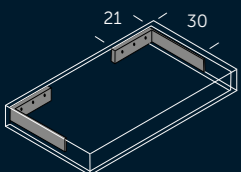

escuadras invisibles

Systemas de soportes y tornillos incluidos en los lavabos y encimeras con faldón.