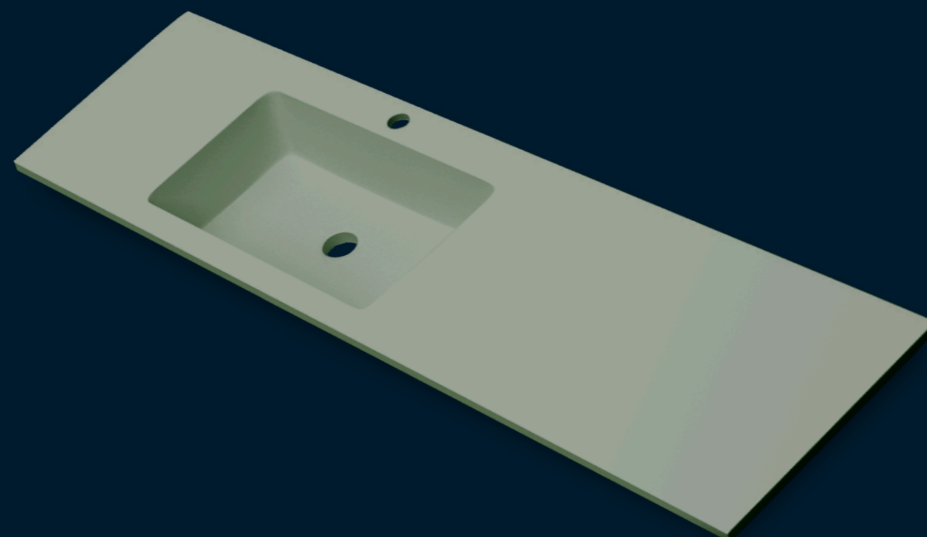

Fabricación a medida

Diseña tu lavabo o encimera

Te ofrecemos la posibilidad de adaptar tu lavabo Mara o Ambar a tu espacio. Ahora puedes crear el lavabo ideal para tu baño.