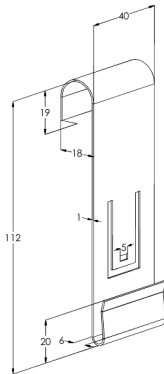

Bracket for cables FDC PG

Cable brackets FDC are used to attach fire alarm and signalling cables to KS-type cable ladders side profiles.

Product name	FDC PG		
SKU	1449229		
Material	Steel		
Corrosivity category	C1-C2		
Color	Grey		
Sales unit	PCE		
Packing size	10 PCE		
Dimensions (mm) Width Height Length	24	112	40
Weight (kg/pce)	0,039		
GTIN	6438377019990		
Surface finish	Manufactured of hot-dip galvanized steel in accordance with standard EN 10346		