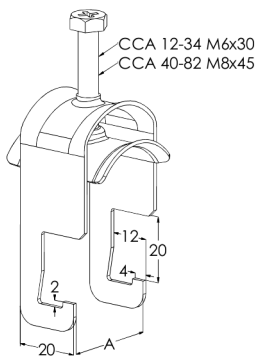

# Cable clamp CCA-18 PG

Cable clamps CCA are used to fix cables to KS-type cable ladders rungs and to mounting rails AS, ASR, ASR-L and ASR-P.

Product name	CCA-18 PG		
SKU	1342002		
Material	Steel		
Corrosivity category	C1-C2		
Color	Grey		
Sales unit	BG		
Packing size	10 PCE / 1 BG		
Dimensions (mm) Width   Height   Length	22	86	24
Weight (kg/pce)	0,028		
GTIN	6438377000035		
Surface finish	Manufactured of hot-dip galvanized steel in accordance with standard EN 10346		

Dimension A (mm)	19
Maximum torque (Nm)	1

tuote / Product	A (mm)	B (mm)	C (mm)
CCA-12	13	12	9
CCA-14	15	14	11
CCA-18	19	18	15
CCA-22	23	22	19
CCA-26	27	26	23
CCA-30	31	30	28
CCA-34	35	34	32
CCA-40	41	40	35
CCA-46	47	46	41
CCA-52	53	52	47
CCA-60	62	60	55
CCA-82	84	82	97