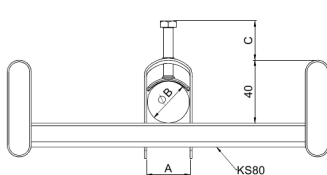

# Cable clamp CCA-18 PG

Cable clamps CCA are used to fix cables to KS-type cable ladders rungs and to mounting rails AS, ASR, ASR-L and ASR-P.

Product name	CCA-18 PG		
SKU	1342002		
Material	Steel		
Corrosivity category	C1-C2		
Color	Grey		
Sales unit	BG		
Packing size	10 PCE / 1 BG		
Dimensions (mm) Width   Height   Length	22	86	24
Weight (kg/pce)	0,028		
GTIN	6438377000035		
Surface finish	Manufactured of hot-dip galvanized steel in accordance with standard EN 10346		

Dimension A (mm)	19
Maximum torque (Nm)	1

tuote / Product	A (mm)	B (mm)	C (mm)
CCA-12	13	12	9
CCA-14	15	14	11
CCA-18	19	18	15
CCA-22	23	22	19
CCA-26	27	26	23
CCA-30	31	30	28
CCA-34	35	34	32
CCA-40	41	40	35
CCA-46	47	46	41
CCA-52	53	52	47
CCA-60	62	60	55
CCA-82	84	82	97