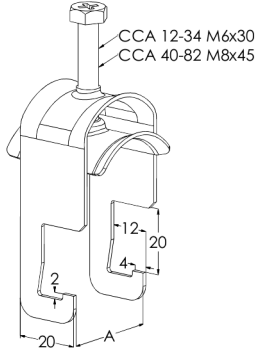

# Cable clamp CCA-34 PG

Cable clamps CCA are used to fix cables to KS-type cable ladders rungs and to mounting rails AS, ASR, ASR-L and ASR-P.

Product name	CCA-34 PG		
SKU	1342006		
Material	Steel		
Corrosivity category	C1-C2		
Color	Grey		
Sales unit	BG		
Packing size	10 PCE / 1 BG		
Dimensions (mm) Width   Height   Length	38	103	24
Weight (kg/pce)	0,046		
GTIN	6438377000073		
Surface finish	Manufactured of hot-dip galvanized steel in accordance with standard EN 10346		

Dimension A (mm)	35
Maximum torque (Nm)	1,5

tuote / Product	A (mm)	B (mm)	C (mm)
CCA-12	13	12	9
CCA-14	15	14	11
CCA-18	19	18	15
CCA-22	23	22	19
CCA-26	27	26	23
CCA-30	31	30	28
CCA-34	35	34	32
CCA-40	41	40	35
CCA-46	47	46	41
CCA-52	53	52	47
CCA-60	62	60	55
CCA-82	84	82	97