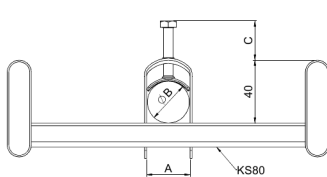

# Cable clamp CCA-34 PG

Cable clamps CCA are used to fix cables to KS-type cable ladders rungs and to mounting rails AS, ASR, ASR-L and ASR-P.

Product name	CCA-34 PG		
SKU	1342006		
Material	Steel		
Corrosivity category	C1-C2		
Color	Grey		
Sales unit	BG		
Packing size	10 PCE / 1 BG		
Dimensions (mm) Width   Height   Length	38	103	24
Weight (kg/pce)	0,046		
GTIN	6438377000073		
Surface finish	Manufactured of hot-dip galvanized steel in accordance with standard EN 10346		

Dimension A (mm)	35
Maximum torque (Nm)	1,5

tuote / Product	A (mm)	B (mm)	C (mm)
CCA-12	13	12	9
CCA-14	15	14	11
CCA-18	19	18	15
CCA-22	23	22	19
CCA-26	27	26	23
CCA-30	31	30	28
CCA-34	35	34	32
CCA-40	41	40	35
CCA-46	47	46	41
CCA-52	53	52	47
CCA-60	62	60	55
CCA-82	84	82	97