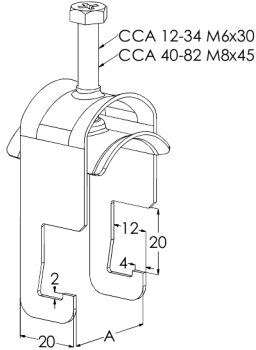

Cable clamp CCA-40 PG

Cable clamps CCA are used to fix cables to KS-type cable ladders rungs and to mounting rails AS, ASR, ASR-L and ASR-P.

Product name	CCA-40 PG		
SKU	1342007		
Material	Steel		
Corrosivity category	C1-C2		
Color	Grey		
Sales unit	BG		
Packing size	10 PCE / 1 BG		
Dimensions (mm) Width Height Length	45	127	24
Weight (kg/pce)	0,083		
GTIN	6438377000080		
Surface finish	Manufactured of hot-dip galvanized steel in accordance with standard EN 10346		

Dimension A (mm)	41
Maximum torque (Nm)	2

tuote / Product	A (mm)	B (mm)	C (mm)
CCA-12	13	12	9
CCA-14	15	14	11
CCA-18	19	18	15
CCA-22	23	22	19
CCA-26	27	26	23
CCA-30	31	30	28
CCA-34	35	34	32
CCA-40	41	40	35
CCA-46	47	46	41
CCA-52	53	52	47
CCA-60	62	60	55
CCA-82	84	82	97