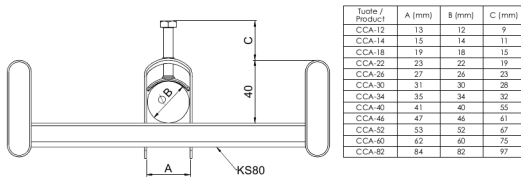

Cable clamp CCA-40 PG

Cable clamps CCA are used to fix cables to KS-type cable ladders rungs and to mounting rails AS, ASR, ASR-L and ASR-P.

Product name	CCA-40 PG		
SKU	1342007		
Material	Steel		
Corrosivity category	C1-C2		
Color	Grey		
Sales unit	BG		
Packing size	10 PCE / 1 BG		
Dimensions (mm) Width Height Length	45	127	24
Weight (kg/pce)	0,083		
GTIN	6438377000080		
Surface finish	Manufactured of hot-dip galvanized steel in accordance with standard EN 10346		

Dimension A (mm)	41
Maximum torque (Nm)	2

tuote / Product	A (mm)	B (mm)	C (mm)
CCA-12	13	12	9
CCA-14	15	14	11
CCA-18	19	18	15
CCA-22	23	22	19
CCA-26	27	26	23
CCA-30	31	30	28
CCA-34	35	34	32
CCA-40	41	40	35
CCA-46	47	46	41
CCA-52	53	52	47
CCA-60	62	60	55
CCA-82	84	82	97