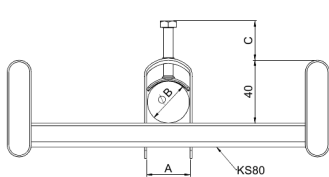

# Cable clamp CCA-60 PG

Cable clamps CCA are used to fix cables to KS-type cable ladders rungs and to mounting rails AS, ASR, ASR-L and ASR-P.

Product name	CCA-60 PG		
SKU	1342010		
Material	Steel		
Corrosivity category	C1-C2		
Color	Grey		
Sales unit	BG		
Packing size	10 PCE / 1 BG		
Dimensions (mm) Width   Height   Length	66	150	24
Weight (kg/pce)	0,112		
GTIN	6438377000110		
Surface finish	Manufactured of hot-dip galvanized steel in accordance with standard EN 10346		

Dimension A (mm)	62
Maximum torque (Nm)	3

tuote / Product	A (mm)	B (mm)	C (mm)
CCA-12	13	12	9
CCA-14	15	14	11
CCA-18	19	18	15
CCA-22	23	22	19
CCA-26	27	26	23
CCA-30	31	30	28
CCA-34	35	34	32
CCA-40	41	40	35
CCA-46	47	46	41
CCA-52	53	52	47
CCA-60	62	60	55
CCA-82	84	82	77