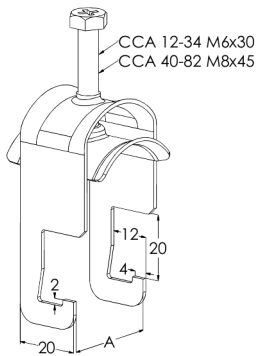

# Cable clamp CCA-60 PG

Cable clamps CCA are used to fix cables to KS-type cable ladders rungs and to mounting rails AS, ASR, ASR-L and ASR-P.

Product name	CCA-60 PG		
SKU	1342010		
Material	Steel		
Corrosivity category	C1-C2		
Color	Grey		
Sales unit	BG		
Packing size	10 PCE / 1 BG		
Dimensions (mm) Width   Height   Length	66	150	24
Weight (kg/pce)	0,112		
GTIN	6438377000110		
Surface finish	Manufactured of hot-dip galvanized steel in accordance with standard EN 10346		

Dimension A (mm)	62
Maximum torque (Nm)	3

tuote / Product	A (mm)	B (mm)	C (mm)
CCA-12	13	12	9
CCA-14	15	14	11
CCA-18	19	18	15
CCA-22	23	22	19
CCA-26	27	26	23
CCA-30	31	30	28
CCA-34	35	34	32
CCA-40	41	40	35
CCA-46	47	46	41
CCA-52	53	52	47
CCA-60	62	60	55
CCA-82	84	82	77