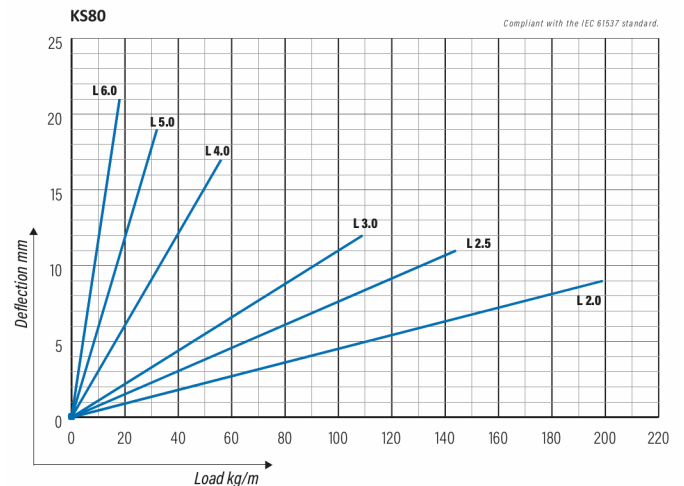

Cable ladder

HST KS80-300 L=6000

Industrial cable ladders KS80 are suitable for high loading capacities and wider spans. Tube side profiles protect ladders from dust, dirt and humidity that is required in i.e. pulp and paper-, wood- and food industry as well as in outdoor installations.

Product name	HST KS80-300 L=6000		
SKU	1430003		
Material	Acid-proof steel		
Corrosivity category	C1-CX		
Color	Grey		
Sales unit	MTR		
Packing size	10 PCE / 60 MTR		
Dimensions (mm) Width Height Length	300	60	6000
Weight (kg/pce)	15,9		
GTIN	6438377004521		
Surface finish	Manufactured of stainless steel in accordance with standard EN 10088		

Dimension L (mm)	6000
Dimension A (mm)	300
Material thickness (mm)	1

Cable ladder

HST KS80-300 L=6000