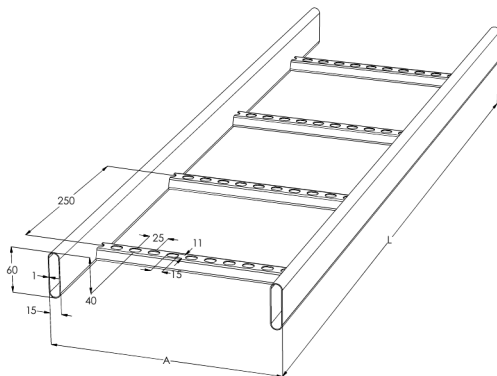

Cable ladder

HST KS80-300 L=6000

Industrial cable ladders KS80 are suitable for high loading capacities and wider spans. Tube side profiles protect ladders from dust, dirt and humidity that is required in i.e. pulp and paper-, wood- and food industry as well as in outdoor installations.

Product name	HST KS80-300 L=6000		
SKU	1430003		
Material	Acid-proof steel		
Corrosivity category	C1-CX		
Color	Grey		
Sales unit	MTR		
Packing size	10 PCE / 60 MTR		
Dimensions (mm) Width Height Length	300	60	6000
Weight (kg/pce)	15,9		
GTIN	6438377004521		
Surface finish	Manufactured of stainless steel in accordance with standard EN 10088		

Dimension L (mm)	6000
Dimension A (mm)	300
Material thickness (mm)	1

Cable ladder

HST KS80-300 L=6000