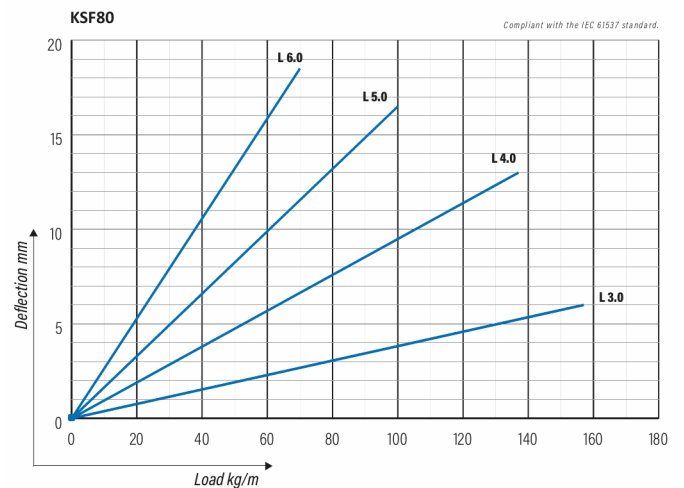

Cable ladder

HST KSF80-150 L=6000

Reinforced cable ladders KSF80 are suitable for high loading capacities and wide spans in industrial and outdoor installations.

Product name	HST KSF80-150 L=6000		
SKU	1430021		
Material	Acid-proof steel		
Corrosivity category	C1-CX		
Color	Grey		
Sales unit	MTR		
Packing size	4 PCE / 24 MTR		
Dimensions (mm) Width Height Length	150	153	6100
Weight (kg/pce)	23,16		
GTIN	6438377004705		
Surface finish	Manufactured of stainless steel in accordance with standard EN 10088		

Dimension L (mm)	6000
Dimension A (mm)	150
Material thickness (mm)	1

Cable ladder

HST KSF80-150 L=6000