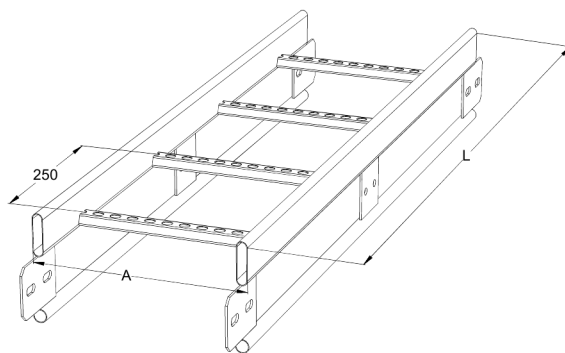

Cable ladder

HST KSF80-150 L=6000

Reinforced cable ladders KSF80 are suitable for high loading capacities and wide spans in industrial and outdoor installations.

Product name	HST KSF80-150 L=6000		
SKU	1430021		
Material	Acid-proof steel		
Corrosivity category	C1-CX		
Color	Grey		
Sales unit	MTR		
Packing size	4 PCE / 24 MTR		
Dimensions (mm) Width Height Length	150	153	6100
Weight (kg/pce)	23,16		
GTIN	6438377004705		
Surface finish	Manufactured of stainless steel in accordance with standard EN 10088		

Dimension L (mm)	6000
Dimension A (mm)	150
Material thickness (mm)	1

Cable ladder

HST KSF80-150 L=6000