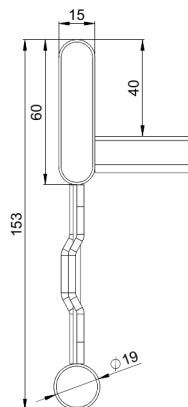

Cable ladder

HST KSF80-150 L=6000

Reinforced cable ladders KSF80 are suitable for high loading capacities and wide spans in industrial and outdoor installations.

Product name	HST KSF80-150 L=6000		
SKU	1430021		
Material	Acid-proof steel		
Corrosivity category	C1-CX		
Color	Grey		
Sales unit	MTR		
Packing size	4 PCE / 24 MTR		
Dimensions (mm) Width Height Length	150	153	6100
Weight (kg/pce)	23,16		
GTIN	6438377004705		
Surface finish	Manufactured of stainless steel in accordance with standard EN 10088		

Dimension L (mm)	6000
Dimension A (mm)	150
Material thickness (mm)	1

Cable ladder

HST KSF80-150 L=6000