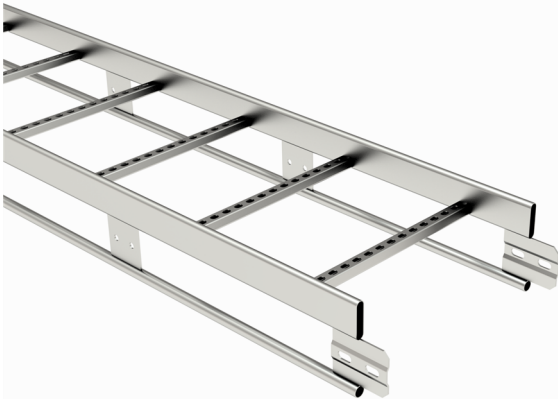

Cable ladder

HST KSF80-400 L=6000

Reinforced cable ladders KSF80 are suitable for high loading capacities and wide spans in industrial and outdoor installations.

Product name	HST KSF80-400 L=6000		
SKU	1430024		
Material	Acid-proof steel		
Corrosivity category	C1-CX		
Color	Grey		
Sales unit	MTR		
Packing size	4 PCE / 24 MTR		
Dimensions (mm) Width Height Length	400	153	6100
Weight (kg/pce)	26,08		
GTIN	6438377004736		
Surface finish	Manufactured of stainless steel in accordance with standard EN 10088		

Dimension L (mm)	6000
Dimension A (mm)	400
Material thickness (mm)	1

Cable ladder

HST KSF80-400 L=6000