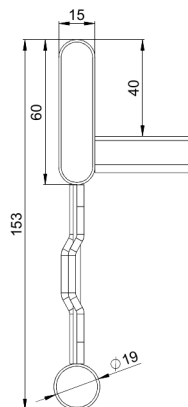

Cable ladder

HST KSF80-400 L=6000

Reinforced cable ladders KSF80 are suitable for high loading capacities and wide spans in industrial and outdoor installations.

Product name	HST KSF80-400 L=6000		
SKU	1430024		
Material	Acid-proof steel		
Corrosivity category	C1-CX		
Color	Grey		
Sales unit	MTR		
Packing size	4 PCE / 24 MTR		
Dimensions (mm) Width Height Length	400	153	6100
Weight (kg/pce)	26,08		
GTIN	6438377004736		
Surface finish	Manufactured of stainless steel in accordance with standard EN 10088		

Dimension L (mm)	6000
Dimension A (mm)	400
Material thickness (mm)	1

Cable ladder

HST KSF80-400 L=6000