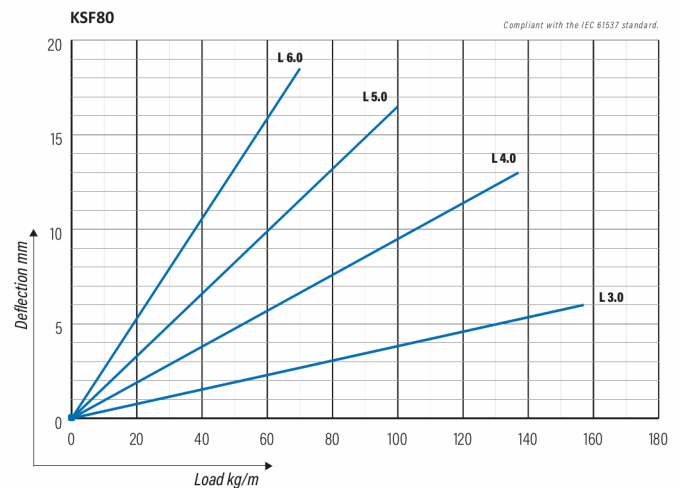

Cable ladder

HST KSF80-400 L=6000

Reinforced cable ladders KSF80 are suitable for high loading capacities and wide spans in industrial and outdoor installations.

Product name	HST KSF80-400 L=6000		
SKU	1430024		
Material	Acid-proof steel		
Corrosivity category	C1-CX		
Color	Grey		
Sales unit	MTR		
Packing size	4 PCE / 24 MTR		
Dimensions (mm) Width Height Length	400	153	6100
Weight (kg/pce)	26,08		
GTIN	6438377004736		
Surface finish	Manufactured of stainless steel in accordance with standard EN 10088		

Dimension L (mm)	6000
Dimension A (mm)	400
Material thickness (mm)	1

Cable ladder

HST KSF80-400 L=6000