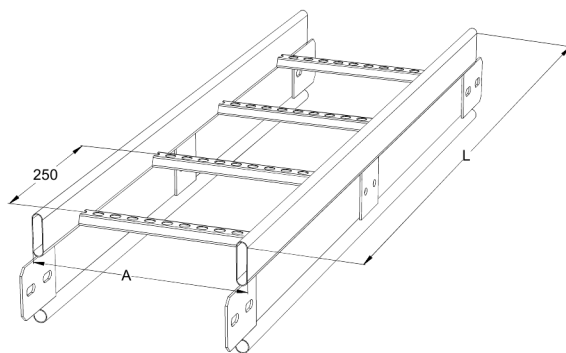

Cable ladder

HST KSF80-400 L=6000

Reinforced cable ladders KSF80 are suitable for high loading capacities and wide spans in industrial and outdoor installations.

Product name	HST KSF80-400 L=6000		
SKU	1430024		
Material	Acid-proof steel		
Corrosivity category	C1-CX		
Color	Grey		
Sales unit	MTR		
Packing size	4 PCE / 24 MTR		
Dimensions (mm) Width Height Length	400	153	6100
Weight (kg/pce)	26,08		
GTIN	6438377004736		
Surface finish	Manufactured of stainless steel in accordance with standard EN 10088		

Dimension L (mm)	6000
Dimension A (mm)	400
Material thickness (mm)	1

Cable ladder

HST KSF80-400 L=6000