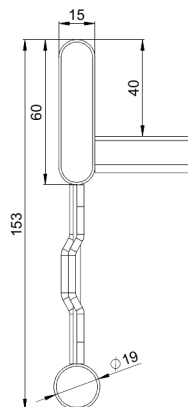

# Cable ladder

## HST KSF80-500 L=6000

Reinforced cable ladders KSF80 are suitable for high loading capacities and wide spans in industrial and outdoor installations.

Product name	HST KSF80-500 L=6000		
SKU	1430025		
Material	Acid-proof steel		
Corrosivity category	C1-CX		
Color	Grey		
Sales unit	MTR		
Packing size	4 PCE / 24 MTR		
Dimensions (mm) Width   Height   Length	500	153	6100
Weight (kg/pce)	27,24		
GTIN	6438377004743		
Surface finish	Manufactured of stainless steel in accordance with standard EN 10088		

Dimension L (mm)	6000
Dimension A (mm)	500
Material thickness (mm)	1

## HST KSF80-500 L=6000