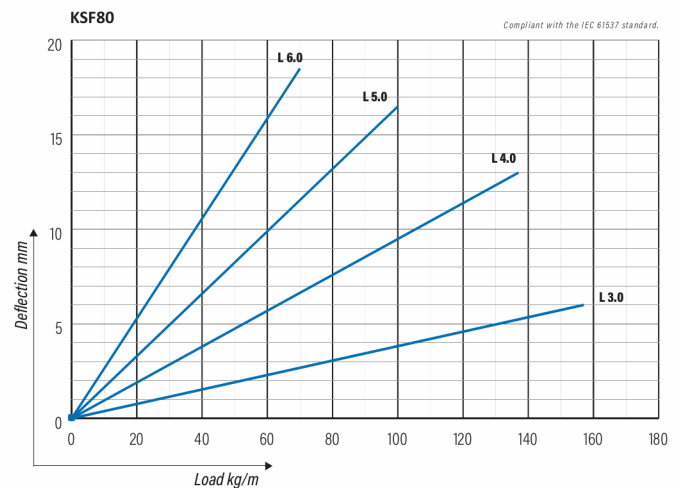

## HST KSF80-500 L=6000

Reinforced cable ladders KSF80 are suitable for high loading capacities and wide spans in industrial and outdoor installations.

Product name	HST KSF80-500 L=6000		
SKU	1430025		
Material	Acid-proof steel		
Corrosivity category	C1-CX		
Color	Grey		
Sales unit	MTR		
Packing size	4 PCE / 24 MTR		
Dimensions (mm) Width   Height   Length	500	153	6100
Weight (kg/pce)	27,24		
GTIN	6438377004743		
Surface finish	Manufactured of stainless steel in accordance with standard EN 10088		

Dimension L (mm)	6000
Dimension A (mm)	500
Material thickness (mm)	1