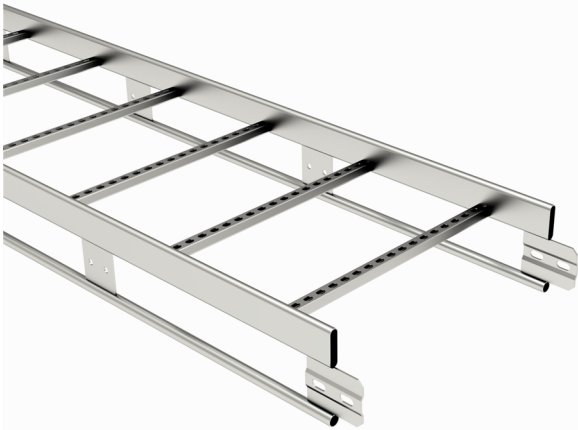

# Cable ladder

## HST KSF80-500 L=6000

Reinforced cable ladders KSF80 are suitable for high loading capacities and wide spans in industrial and outdoor installations.

Product name	HST KSF80-500 L=6000		
SKU	1430025		
Material	Acid-proof steel		
Corrosivity category	C1-CX		
Color	Grey		
Sales unit	MTR		
Packing size	4 PCE / 24 MTR		
Dimensions (mm) Width   Height   Length	500	153	6100
Weight (kg/pce)	27,24		
GTIN	6438377004743		
Surface finish	Manufactured of stainless steel in accordance with standard EN 10088		

Dimension L (mm)	6000
Dimension A (mm)	500
Material thickness (mm)	1