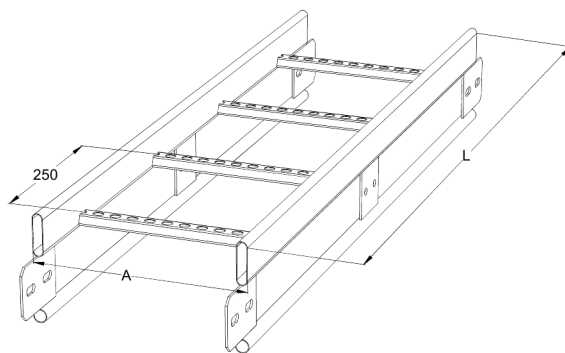

# Cable ladder

## HST KSF80-500 L=6000

Reinforced cable ladders KSF80 are suitable for high loading capacities and wide spans in industrial and outdoor installations.

Product name	HST KSF80-500 L=6000		
SKU	1430025		
Material	Acid-proof steel		
Corrosivity category	C1-CX		
Color	Grey		
Sales unit	MTR		
Packing size	4 PCE / 24 MTR		
Dimensions (mm) Width   Height   Length	500	153	6100
Weight (kg/pce)	27,24		
GTIN	6438377004743		
Surface finish	Manufactured of stainless steel in accordance with standard EN 10088		

Dimension L (mm)	6000
Dimension A (mm)	500
Material thickness (mm)	1