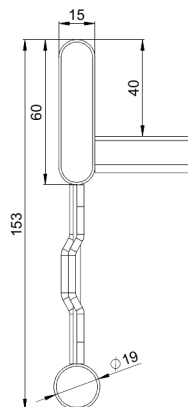

Cable ladder

HST KSF80-600 L=6000

Reinforced cable ladders KSF80 are suitable for high loading capacities and wide spans in industrial and outdoor installations.

Product name	HST KSF80-600 L=6000		
SKU	1430026		
Material	Acid-proof steel		
Corrosivity category	C1-CX		
Color	Grey		
Sales unit	MTR		
Packing size	4 PCE / 24 MTR		
Dimensions (mm) Width Height Length	600	153	6100
Weight (kg/pce)	28,41		
GTIN	6438377004750		
Surface finish	Manufactured of stainless steel in accordance with standard EN 10088		

Dimension L (mm)	6000
Dimension A (mm)	600
Material thickness (mm)	1

Cable ladder

HST KSF80-600 L=6000