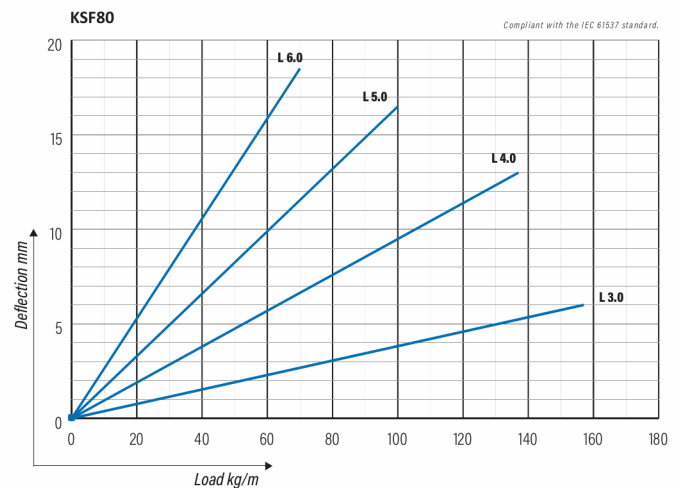

Cable ladder

HST KSF80-600 L=6000

Reinforced cable ladders KSF80 are suitable for high loading capacities and wide spans in industrial and outdoor installations.

Product name	HST KSF80-600 L=6000		
SKU	1430026		
Material	Acid-proof steel		
Corrosivity category	C1-CX		
Color	Grey		
Sales unit	MTR		
Packing size	4 PCE / 24 MTR		
Dimensions (mm) Width Height Length	600	153	6100
Weight (kg/pce)	28,41		
GTIN	6438377004750		
Surface finish	Manufactured of stainless steel in accordance with standard EN 10088		

Dimension L (mm)	6000
Dimension A (mm)	600
Material thickness (mm)	1

Cable ladder

HST KSF80-600 L=6000