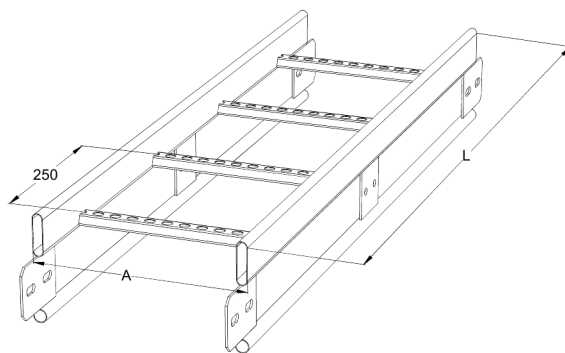

Cable ladder

HST KSF80-600 L=6000

Reinforced cable ladders KSF80 are suitable for high loading capacities and wide spans in industrial and outdoor installations.

Product name	HST KSF80-600 L=6000		
SKU	1430026		
Material	Acid-proof steel		
Corrosivity category	C1-CX		
Color	Grey		
Sales unit	MTR		
Packing size	4 PCE / 24 MTR		
Dimensions (mm) Width Height Length	600	153	6100
Weight (kg/pce)	28,41		
GTIN	6438377004750		
Surface finish	Manufactured of stainless steel in accordance with standard EN 10088		

Dimension L (mm)	6000
Dimension A (mm)	600
Material thickness (mm)	1

Cable ladder

HST KSF80-600 L=6000