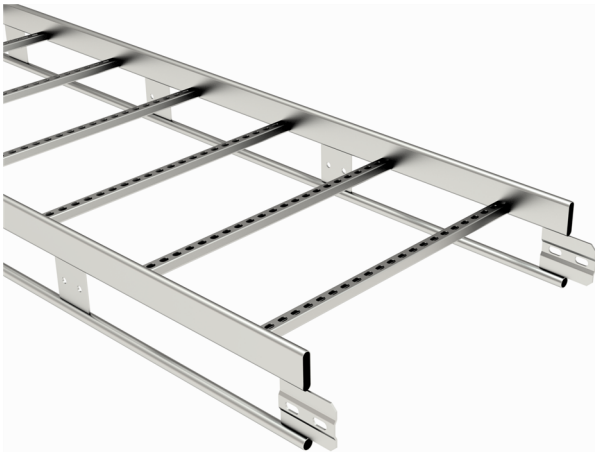

Cable ladder

HST KSF80-600 L=6000

Reinforced cable ladders KSF80 are suitable for high loading capacities and wide spans in industrial and outdoor installations.

Product name	HST KSF80-600 L=6000		
SKU	1430026		
Material	Acid-proof steel		
Corrosivity category	C1-CX		
Color	Grey		
Sales unit	MTR		
Packing size	4 PCE / 24 MTR		
Dimensions (mm) Width Height Length	600	153	6100
Weight (kg/pce)	28,41		
GTIN	6438377004750		
Surface finish	Manufactured of stainless steel in accordance with standard EN 10088		

Dimension L (mm)	6000
Dimension A (mm)	600
Material thickness (mm)	1

Cable ladder

HST KSF80-600 L=6000