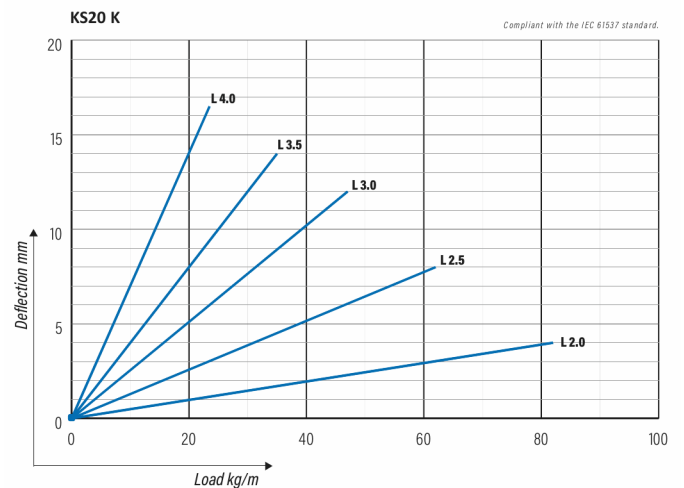

Cable ladder

KS20-200 K L=6000 PG

Multipurpose cable ladders KS20 K are suitable for lower loading capacities. Open, C-shaped side profiles enable use of interior supports and -joints.

Product name	KS20-200 K L=6000 PG		
SKU	1431907		
Material	Steel		
Corrosivity category	C1-C2		
Color	Grey		
Sales unit	MTR		
Packing size	10 PCE / 60 MTR		
Dimensions (mm) Width Height Length	200	60	6000
Weight (kg/pce)	7,77		
GTIN	6438377012496		
Surface finish	Manufactured of hot-dip galvanized steel in accordance with standard EN 10346		

Dimension L (mm)	6000
Dimension A (mm)	200
Material thickness (mm)	0,75

Cable ladder

KS20-200 K L=6000 PG