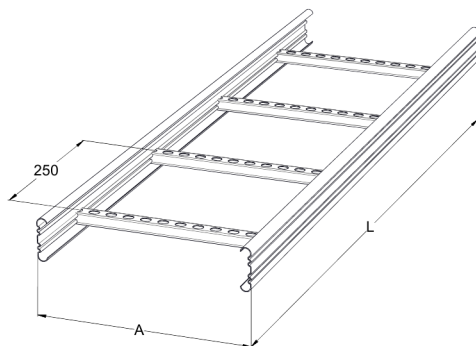

Cable ladder

KS20-200 K L=6000 PG

Multipurpose cable ladders KS20 K are suitable for lower loading capacities. Open, C-shaped side profiles enable use of interior supports and -joints.

Product name	KS20-200 K L=6000 PG		
SKU	1431907		
Material	Steel		
Corrosivity category	C1-C2		
Color	Grey		
Sales unit	MTR		
Packing size	10 PCE / 60 MTR		
Dimensions (mm) Width Height Length	200	60	6000
Weight (kg/pce)	7,77		
GTIN	6438377012496		
Surface finish	Manufactured of hot-dip galvanized steel in accordance with standard EN 10346		

Dimension L (mm)	6000
Dimension A (mm)	200
Material thickness (mm)	0,75

Cable ladder

KS20-200 K L=6000 PG