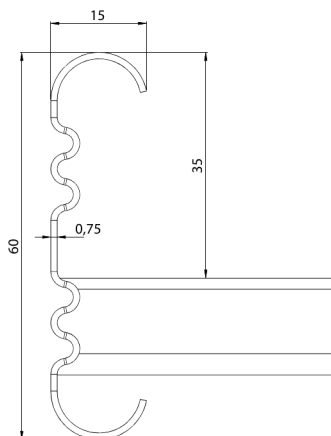

Cable ladder

KS20-200 K L=6000 PG

Multipurpose cable ladders KS20 K are suitable for lower loading capacities. Open, C-shaped side profiles enable use of interior supports and -joints.

Product name	KS20-200 K L=6000 PG		
SKU	1431907		
Material	Steel		
Corrosivity category	C1-C2		
Color	Grey		
Sales unit	MTR		
Packing size	10 PCE / 60 MTR		
Dimensions (mm) Width Height Length	200	60	6000
Weight (kg/pce)	7,77		
GTIN	6438377012496		
Surface finish	Manufactured of hot-dip galvanized steel in accordance with standard EN 10346		

Dimension L (mm)	6000
Dimension A (mm)	200
Material thickness (mm)	0,75

Cable ladder

KS20-200 K L=6000 PG