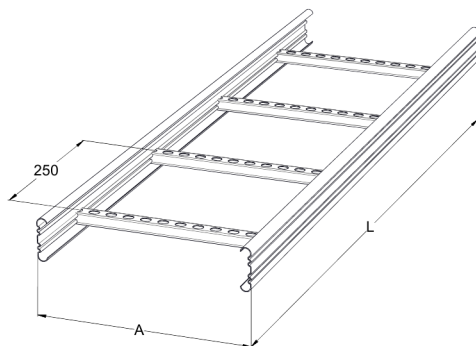

Cable ladder

KS20-200 L=3000 HDG

Multipurpose cable ladders KS20 are suitable for medium loading capacities. Open, C-shaped side profiles enable use of interior supports and -joints.

Product name	KS20-200 L=3000 HDG		
SKU	1433112		
Material	Steel		
Corrosivity category	C1-C4		
Color	Grey		
Sales unit	MTR		
Packing size	10 PCE / 30 MTR		
Dimensions (mm) Width Height Length	200	60	3000
Weight (kg/pce)	6,46		
GTIN	6438377018177		
Surface finish	Hot-dip galvanized after manufacturing in accordance with standard EN ISO 1461		

Dimension L (mm)	3000
Dimension A (mm)	200
Material thickness (mm)	1

Cable ladder

KS20-200 L=3000 HDG