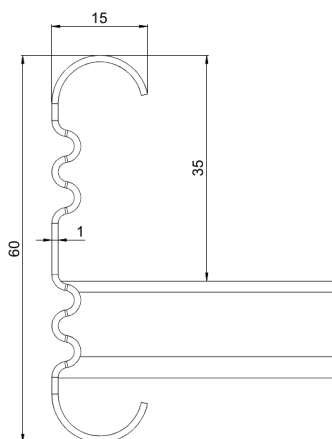

Cable ladder

KS20-200 L=3000 HDG

Multipurpose cable ladders KS20 are suitable for medium loading capacities. Open, C-shaped side profiles enable use of interior supports and -joints.

Product name	KS20-200 L=3000 HDG		
SKU	1433112		
Material	Steel		
Corrosivity category	C1-C4		
Color	Grey		
Sales unit	MTR		
Packing size	10 PCE / 30 MTR		
Dimensions (mm) Width Height Length	200	60	3000
Weight (kg/pce)	6,46		
GTIN	6438377018177		
Surface finish	Hot-dip galvanized after manufacturing in accordance with standard EN ISO 1461		

Dimension L (mm)	3000
Dimension A (mm)	200
Material thickness (mm)	1

Cable ladder

KS20-200 L=3000 HDG