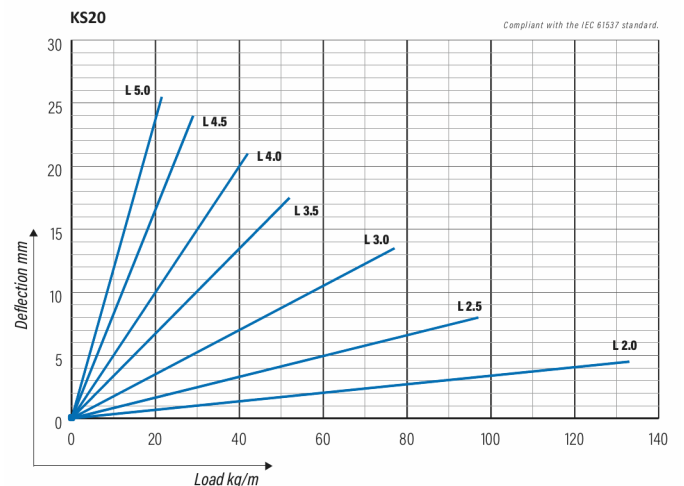

Cable ladder

KS20-200 L=3000 HDG

Multipurpose cable ladders KS20 are suitable for medium loading capacities. Open, C-shaped side profiles enable use of interior supports and -joints.

Product name	KS20-200 L=3000 HDG		
SKU	1433112		
Material	Steel		
Corrosivity category	C1-C4		
Color	Grey		
Sales unit	MTR		
Packing size	10 PCE / 30 MTR		
Dimensions (mm) Width Height Length	200	60	3000
Weight (kg/pce)	6,46		
GTIN	6438377018177		
Surface finish	Hot-dip galvanized after manufacturing in accordance with standard EN ISO 1461		

Dimension L (mm)	3000
Dimension A (mm)	200
Material thickness (mm)	1

Cable ladder

KS20-200 L=3000 HDG