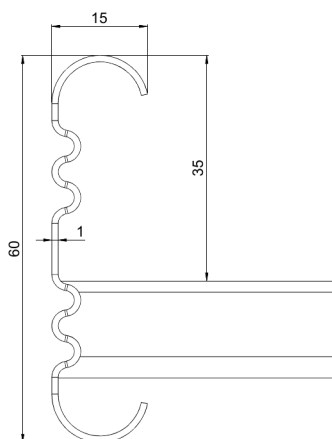

Cable ladder

KS20-200 L=3000 PG

Multipurpose cable ladders KS20 are suitable for medium loading capacities. Open, C-shaped side profiles enable use of interior supports and -joints.

Product name	KS20-200 L=3000 PG		
SKU	1449401		
Material	Steel		
Corrosivity category	C1-C2		
Color	Grey		
Sales unit	MTR		
Packing size	10 PCE / 30 MTR		
Dimensions (mm) Width Height Length	200	60	3000
Weight (kg/pce)	5,72		
GTIN	6438377020682		
Surface finish	Manufactured of hot-dip galvanized steel in accordance with standard EN 10346		

Dimension L (mm)	3000
Dimension A (mm)	200
Material thickness (mm)	1

Cable ladder

KS20-200 L=3000 PG