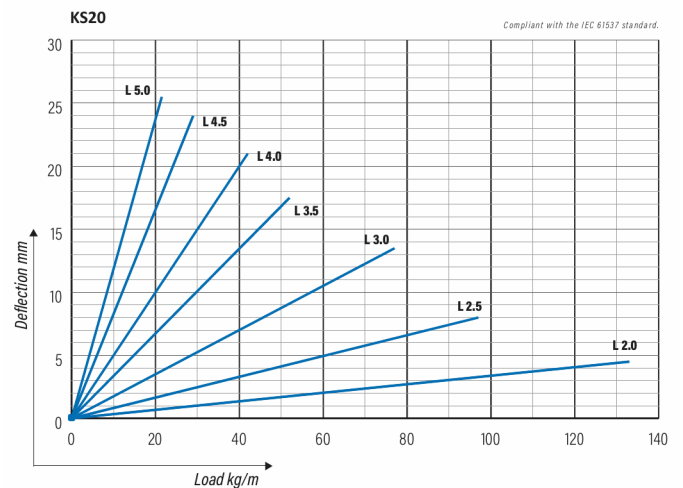

Cable ladder

KS20-200 L=3000 PG

Multipurpose cable ladders KS20 are suitable for medium loading capacities. Open, C-shaped side profiles enable use of interior supports and -joints.

Product name	KS20-200 L=3000 PG		
SKU	1449401		
Material	Steel		
Corrosivity category	C1-C2		
Color	Grey		
Sales unit	MTR		
Packing size	10 PCE / 30 MTR		
Dimensions (mm) Width Height Length	200	60	3000
Weight (kg/pce)	5,72		
GTIN	6438377020682		
Surface finish	Manufactured of hot-dip galvanized steel in accordance with standard EN 10346		

Dimension L (mm)	3000
Dimension A (mm)	200
Material thickness (mm)	1

Cable ladder

KS20-200 L=3000 PG