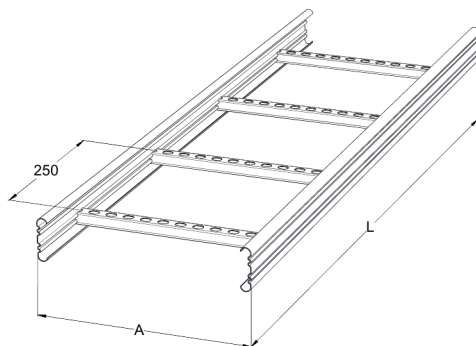

Cable ladder

KS20-200 L=3000 PG

Multipurpose cable ladders KS20 are suitable for medium loading capacities. Open, C-shaped side profiles enable use of interior supports and -joints.

Product name	KS20-200 L=3000 PG		
SKU	1449401		
Material	Steel		
Corrosivity category	C1-C2		
Color	Grey		
Sales unit	MTR		
Packing size	10 PCE / 30 MTR		
Dimensions (mm) Width Height Length	200	60	3000
Weight (kg/pce)	5,72		
GTIN	6438377020682		
Surface finish	Manufactured of hot-dip galvanized steel in accordance with standard EN 10346		

Dimension L (mm)	3000
Dimension A (mm)	200
Material thickness (mm)	1

Cable ladder

KS20-200 L=3000 PG