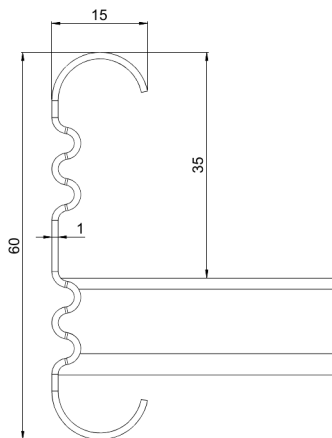

## KS20-200 L=6000 HDG

Multipurpose cable ladders KS20 are suitable for medium loading capacities. Open, C-shaped side profiles enable use of interior supports and -joints.

Product name	KS20-200 L=6000 HDG		
SKU	1433102		
Material	Steel		
Corrosivity category	C1-C4		
Color	Grey		
Sales unit	MTR		
Packing size	10 PCE / 60 MTR		
Dimensions (mm) Width   Height   Length	200	60	6000
Weight (kg/pce)	12,72		
GTIN	6438377018122		
Surface finish	Hot-dip galvanized after manufacturing in accordance with standard EN ISO 1461		

Dimension L (mm)	6000
Dimension A (mm)	200
Material thickness (mm)	1