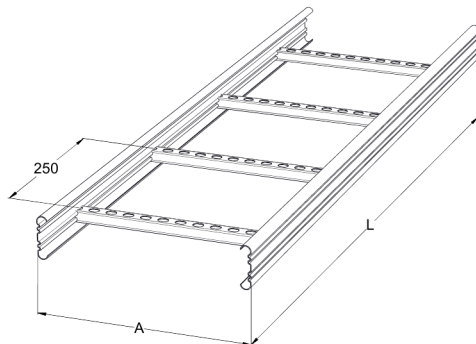

# Cable ladder

## KS20-200 L=6000 HDG

Multipurpose cable ladders KS20 are suitable for medium loading capacities. Open, C-shaped side profiles enable use of interior supports and -joints.

Product name	KS20-200 L=6000 HDG		
SKU	1433102		
Material	Steel		
Corrosivity category	C1-C4		
Color	Grey		
Sales unit	MTR		
Packing size	10 PCE / 60 MTR		
Dimensions (mm) Width   Height   Length	200	60	6000
Weight (kg/pce)	12,72		
GTIN	6438377018122		
Surface finish	Hot-dip galvanized after manufacturing in accordance with standard EN ISO 1461		

Dimension L (mm)	6000
Dimension A (mm)	200
Material thickness (mm)	1