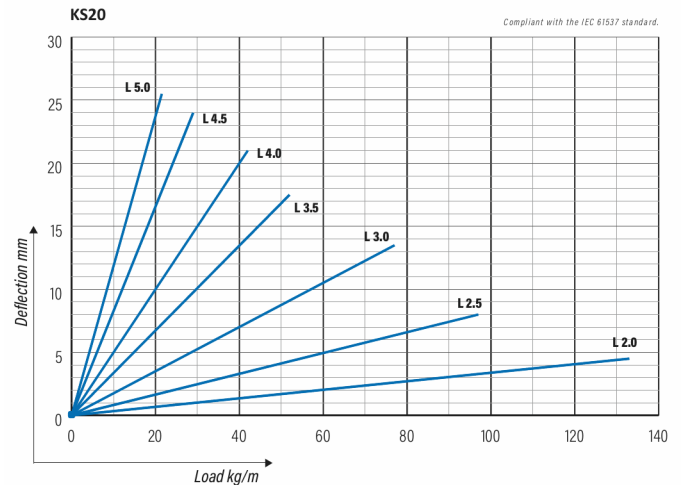

## KS20-200 L=6000 HDG

Multipurpose cable ladders KS20 are suitable for medium loading capacities. Open, C-shaped side profiles enable use of interior supports and -joints.

Product name	KS20-200 L=6000 HDG		
SKU	1433102		
Material	Steel		
Corrosivity category	C1-C4		
Color	Grey		
Sales unit	MTR		
Packing size	10 PCE / 60 MTR		
Dimensions (mm) Width   Height   Length	200	60	6000
Weight (kg/pce)	12,72		
GTIN	6438377018122		
Surface finish	Hot-dip galvanized after manufacturing in accordance with standard EN ISO 1461		

Dimension L (mm)	6000
Dimension A (mm)	200
Material thickness (mm)	1