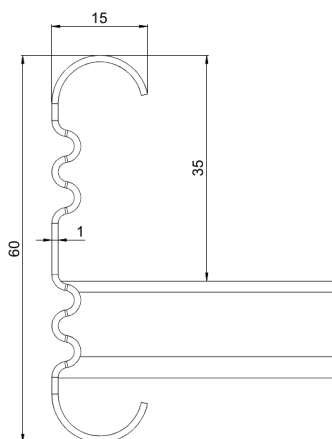

## KS20-200 L=6000 PG

Multipurpose cable ladders KS20 are suitable for medium loading capacities. Open, C-shaped side profiles enable use of interior supports and -joints.

Product name	KS20-200 L=6000 PG		
SKU	1449502		
Material	Steel		
Corrosivity category	C1-C2		
Color	Grey		
Sales unit	MTR		
Packing size	10 PCE / 60 MTR		
Dimensions (mm) Width   Height   Length	200	60	6000
Weight (kg/pce)	11,25		
GTIN	6438377021412		
Surface finish	Manufactured of hot-dip galvanized steel in accordance with standard EN 10346		

Dimension L (mm)	6000
Dimension A (mm)	200
Material thickness (mm)	1

## KS20-200 L=6000 PG