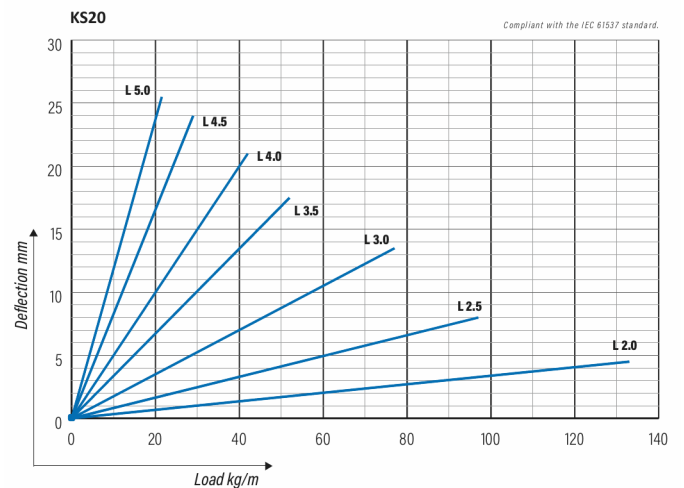

## KS20-200 L=6000 PG

Multipurpose cable ladders KS20 are suitable for medium loading capacities. Open, C-shaped side profiles enable use of interior supports and -joints.

Product name	KS20-200 L=6000 PG		
SKU	1449502		
Material	Steel		
Corrosivity category	C1-C2		
Color	Grey		
Sales unit	MTR		
Packing size	10 PCE / 60 MTR		
Dimensions (mm) Width   Height   Length	200	60	6000
Weight (kg/pce)	11,25		
GTIN	6438377021412		
Surface finish	Manufactured of hot-dip galvanized steel in accordance with standard EN 10346		

Dimension L (mm)	6000
Dimension A (mm)	200
Material thickness (mm)	1