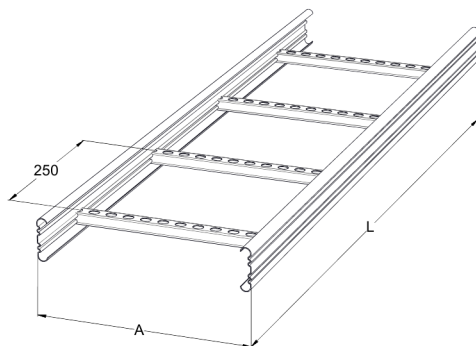

# Cable ladder

## KS20-200 L=6000 PG

Multipurpose cable ladders KS20 are suitable for medium loading capacities. Open, C-shaped side profiles enable use of interior supports and -joints.

Product name	KS20-200 L=6000 PG		
SKU	1449502		
Material	Steel		
Corrosivity category	C1-C2		
Color	Grey		
Sales unit	MTR		
Packing size	10 PCE / 60 MTR		
Dimensions (mm) Width   Height   Length	200	60	6000
Weight (kg/pce)	11,25		
GTIN	6438377021412		
Surface finish	Manufactured of hot-dip galvanized steel in accordance with standard EN 10346		

Dimension L (mm)	6000
Dimension A (mm)	200
Material thickness (mm)	1