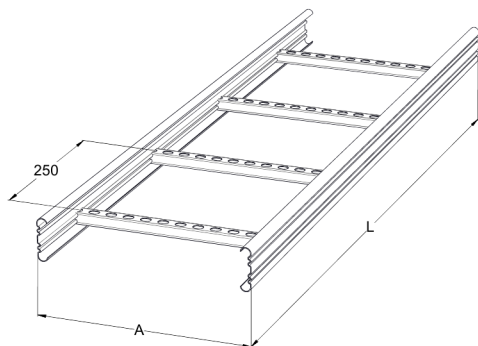

# Cable ladder

## KS20-300 K L=6000 PG

Multipurpose cable ladders KS20 K are suitable for lower loading capacities. Open, C-shaped side profiles enable use of interior supports and -joints.

Product name	KS20-300 K L=6000 PG		
SKU	1431908		
Material	Steel		
Corrosivity category	C1-C2		
Color	Grey		
Sales unit	MTR		
Packing size	10 PCE / 60 MTR		
Dimensions (mm) Width   Height   Length	300	60	6000
Weight (kg/pce)	8,75		
GTIN	6438377012502		
Surface finish	Manufactured of hot-dip galvanized steel in accordance with standard EN 10346		

Dimension L (mm)	6000
Dimension A (mm)	300
Material thickness (mm)	0,75