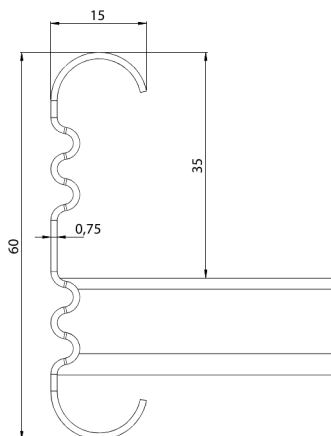

## KS20-300 K L=6000 PG

Multipurpose cable ladders KS20 K are suitable for lower loading capacities. Open, C-shaped side profiles enable use of interior supports and -joints.

Product name	KS20-300 K L=6000 PG		
SKU	1431908		
Material	Steel		
Corrosivity category	C1-C2		
Color	Grey		
Sales unit	MTR		
Packing size	10 PCE / 60 MTR		
Dimensions (mm) Width   Height   Length	300	60	6000
Weight (kg/pce)	8,75		
GTIN	6438377012502		
Surface finish	Manufactured of hot-dip galvanized steel in accordance with standard EN 10346		

Dimension L (mm)	6000
Dimension A (mm)	300
Material thickness (mm)	0,75

## KS20-300 K L=6000 PG