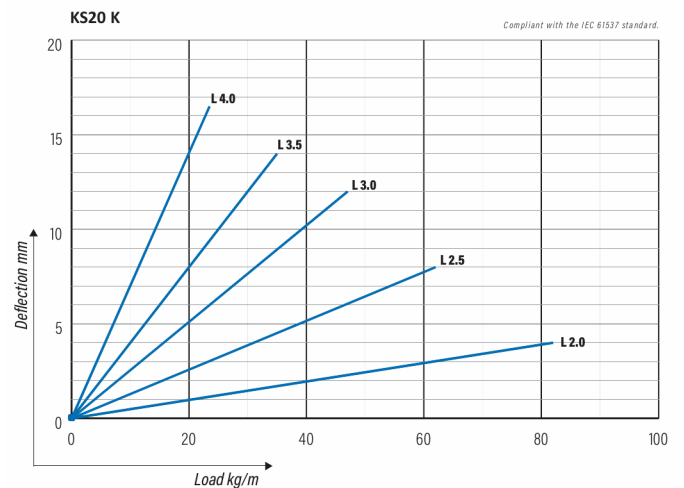

## KS20-300 K L=6000 PG

Multipurpose cable ladders KS20 K are suitable for lower loading capacities. Open, C-shaped side profiles enable use of interior supports and -joints.

Product name	KS20-300 K L=6000 PG		
SKU	1431908		
Material	Steel		
Corrosivity category	C1-C2		
Color	Grey		
Sales unit	MTR		
Packing size	10 PCE / 60 MTR		
Dimensions (mm) Width   Height   Length	300	60	6000
Weight (kg/pce)	8,75		
GTIN	6438377012502		
Surface finish	Manufactured of hot-dip galvanized steel in accordance with standard EN 10346		

Dimension L (mm)	6000
Dimension A (mm)	300
Material thickness (mm)	0,75