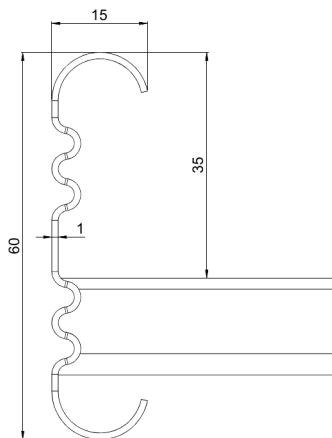

Cable ladder

KS20-300 L=3000 HDG

Multipurpose cable ladders KS20 are suitable for medium loading capacities. Open, C-shaped side profiles enable use of interior supports and -joints.

Product name	KS20-300 L=3000 HDG		
SKU	1433113		
Material	Steel		
Corrosivity category	C1-C4		
Color	Grey		
Sales unit	MTR		
Packing size	10 PCE / 30 MTR		
Dimensions (mm) Width Height Length	300	60	3000
Weight (kg/pce)	7,01		
GTIN	6438377018184		
Surface finish	Hot-dip galvanized after manufacturing in accordance with standard EN ISO 1461		

Dimension L (mm)	3000
Dimension A (mm)	300
Material thickness (mm)	1

Cable ladder

KS20-300 L=3000 HDG