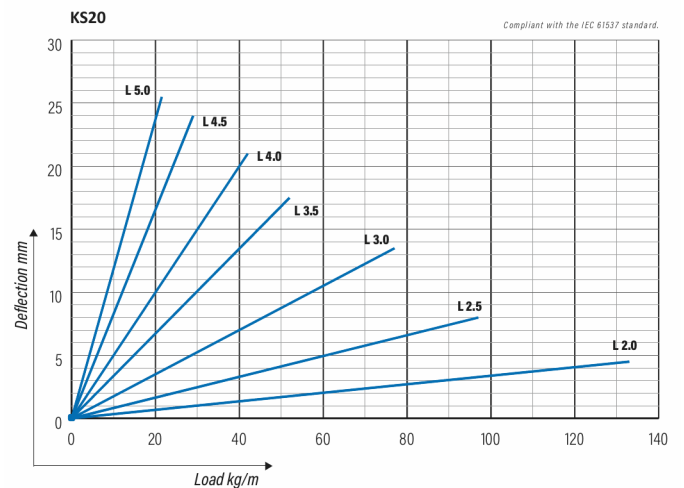

Cable ladder

KS20-300 L=3000 HDG

Multipurpose cable ladders KS20 are suitable for medium loading capacities. Open, C-shaped side profiles enable use of interior supports and -joints.

Product name	KS20-300 L=3000 HDG		
SKU	1433113		
Material	Steel		
Corrosivity category	C1-C4		
Color	Grey		
Sales unit	MTR		
Packing size	10 PCE / 30 MTR		
Dimensions (mm) Width Height Length	300	60	3000
Weight (kg/pce)	7,01		
GTIN	6438377018184		
Surface finish	Hot-dip galvanized after manufacturing in accordance with standard EN ISO 1461		

Dimension L (mm)	3000
Dimension A (mm)	300
Material thickness (mm)	1

Cable ladder

KS20-300 L=3000 HDG