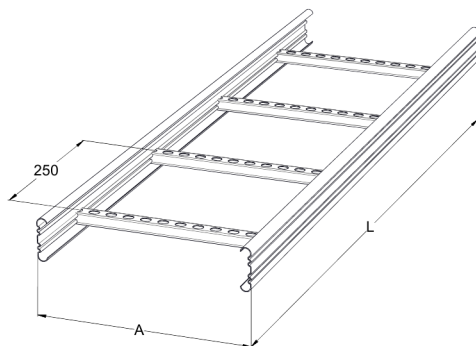

Cable ladder

KS20-300 L=3000 HDG

Multipurpose cable ladders KS20 are suitable for medium loading capacities. Open, C-shaped side profiles enable use of interior supports and -joints.

Product name	KS20-300 L=3000 HDG		
SKU	1433113		
Material	Steel		
Corrosivity category	C1-C4		
Color	Grey		
Sales unit	MTR		
Packing size	10 PCE / 30 MTR		
Dimensions (mm) Width Height Length	300	60	3000
Weight (kg/pce)	7,01		
GTIN	6438377018184		
Surface finish	Hot-dip galvanized after manufacturing in accordance with standard EN ISO 1461		

Dimension L (mm)	3000
Dimension A (mm)	300
Material thickness (mm)	1

Cable ladder

KS20-300 L=3000 HDG