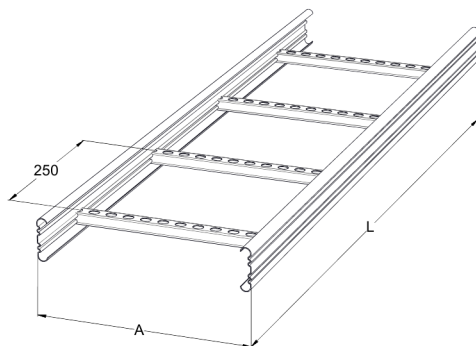

# Cable ladder

## KS20-300 L=3000 PG

Multipurpose cable ladders KS20 are suitable for medium loading capacities. Open, C-shaped side profiles enable use of interior supports and -joints.

Product name	KS20-300 L=3000 PG		
SKU	1449402		
Material	Steel		
Corrosivity category	C1-C2		
Color	Grey		
Sales unit	MTR		
Packing size	10 PCE / 30 MTR		
Dimensions (mm) Width   Height   Length	300	60	3000
Weight (kg/pce)	6,2		
GTIN	6438377020699		
Surface finish	Manufactured of hot-dip galvanized steel in accordance with standard EN 10346		

Dimension L (mm)	3000
Dimension A (mm)	300
Material thickness (mm)	1