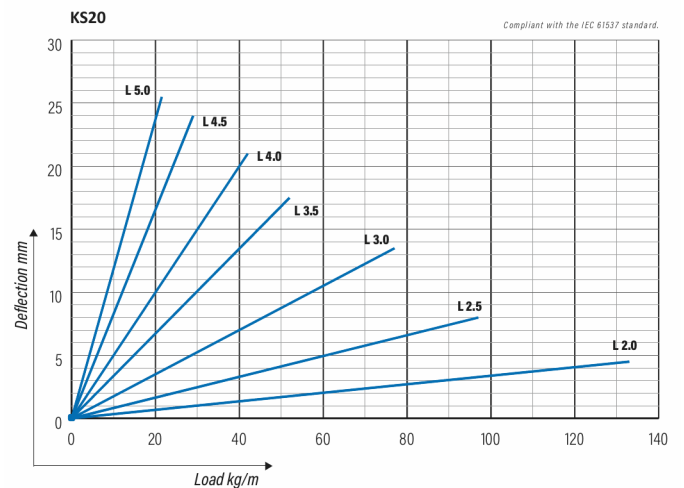

## KS20-300 L=3000 PG

Multipurpose cable ladders KS20 are suitable for medium loading capacities. Open, C-shaped side profiles enable use of interior supports and -joints.

Product name	KS20-300 L=3000 PG		
SKU	1449402		
Material	Steel		
Corrosivity category	C1-C2		
Color	Grey		
Sales unit	MTR		
Packing size	10 PCE / 30 MTR		
Dimensions (mm) Width   Height   Length	300	60	3000
Weight (kg/pce)	6,2		
GTIN	6438377020699		
Surface finish	Manufactured of hot-dip galvanized steel in accordance with standard EN 10346		

Dimension L (mm)	3000
Dimension A (mm)	300
Material thickness (mm)	1