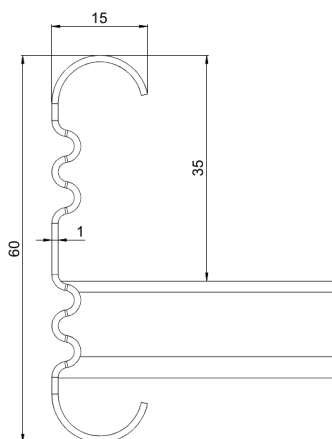

## KS20-300 L=3000 PG

Multipurpose cable ladders KS20 are suitable for medium loading capacities. Open, C-shaped side profiles enable use of interior supports and -joints.

Product name	KS20-300 L=3000 PG		
SKU	1449402		
Material	Steel		
Corrosivity category	C1-C2		
Color	Grey		
Sales unit	MTR		
Packing size	10 PCE / 30 MTR		
Dimensions (mm) Width   Height   Length	300	60	3000
Weight (kg/pce)	6,2		
GTIN	6438377020699		
Surface finish	Manufactured of hot-dip galvanized steel in accordance with standard EN 10346		

Dimension L (mm)	3000
Dimension A (mm)	300
Material thickness (mm)	1

## KS20-300 L=3000 PG