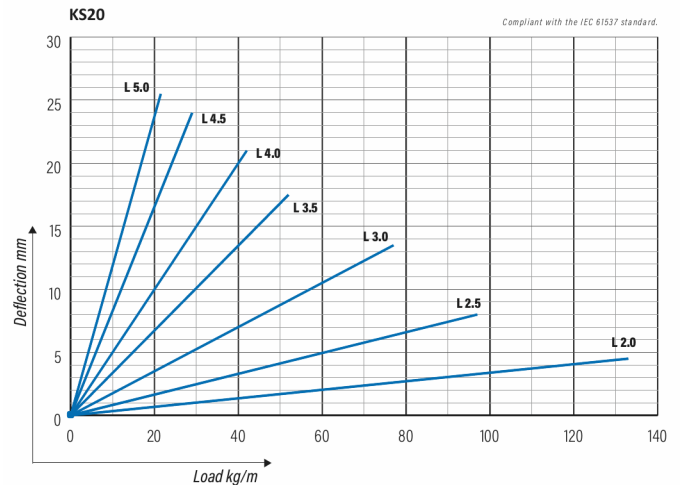

Cable ladder

KS20-300 L=6000 HDG

Multipurpose cable ladders KS20 are suitable for medium loading capacities. Open, C-shaped side profiles enable use of interior supports and -joints.

Product name	KS20-300 L=6000 HDG		
SKU	1433103		
Material	Steel		
Corrosivity category	C1-C4		
Color	Grey		
Sales unit	MTR		
Packing size	10 PCE / 60 MTR		
Dimensions (mm) Width Height Length	300	60	6000
Weight (kg/pce)	13,71		
GTIN	6438377018139		
Surface finish	Hot-dip galvanized after manufacturing in accordance with standard EN ISO 1461		

Dimension L (mm)	6000
Dimension A (mm)	300
Material thickness (mm)	1

Cable ladder

KS20-300 L=6000 HDG