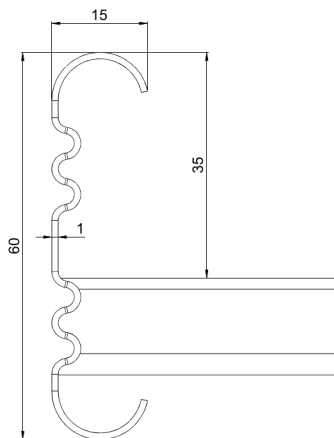

Cable ladder

KS20-300 L=6000 HDG

Multipurpose cable ladders KS20 are suitable for medium loading capacities. Open, C-shaped side profiles enable use of interior supports and -joints.

Product name	KS20-300 L=6000 HDG		
SKU	1433103		
Material	Steel		
Corrosivity category	C1-C4		
Color	Grey		
Sales unit	MTR		
Packing size	10 PCE / 60 MTR		
Dimensions (mm) Width Height Length	300	60	6000
Weight (kg/pce)	13,71		
GTIN	6438377018139		
Surface finish	Hot-dip galvanized after manufacturing in accordance with standard EN ISO 1461		

Dimension L (mm)	6000
Dimension A (mm)	300
Material thickness (mm)	1

Cable ladder

KS20-300 L=6000 HDG