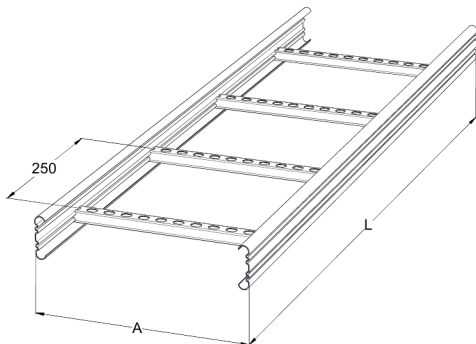

Cable ladder

KS20-300 L=6000 HDG

Multipurpose cable ladders KS20 are suitable for medium loading capacities. Open, C-shaped side profiles enable use of interior supports and -joints.

Product name	KS20-300 L=6000 HDG		
SKU	1433103		
Material	Steel		
Corrosivity category	C1-C4		
Color	Grey		
Sales unit	MTR		
Packing size	10 PCE / 60 MTR		
Dimensions (mm) Width Height Length	300	60	6000
Weight (kg/pce)	13,71		
GTIN	6438377018139		
Surface finish	Hot-dip galvanized after manufacturing in accordance with standard EN ISO 1461		

Dimension L (mm)	6000
Dimension A (mm)	300
Material thickness (mm)	1

Cable ladder

KS20-300 L=6000 HDG