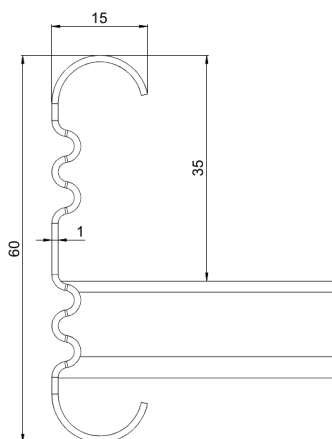

Cable ladder

KS20-300 L=6000 PG

Multipurpose cable ladders KS20 are suitable for medium loading capacities. Open, C-shaped side profiles enable use of interior supports and -joints.

Product name	KS20-300 L=6000 PG		
SKU	1449503		
Material	Steel		
Corrosivity category	C1-C2		
Color	Grey		
Sales unit	MTR		
Packing size	10 PCE / 60 MTR		
Dimensions (mm) Width Height Length	300	60	6000
Weight (kg/pce)	12,13		
GTIN	6438377021429		
Surface finish	Manufactured of hot-dip galvanized steel in accordance with standard EN 10346		

Dimension L (mm)	6000
Dimension A (mm)	300
Material thickness (mm)	1

Cable ladder

KS20-300 L=6000 PG