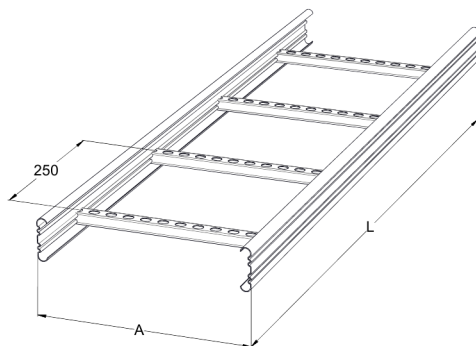

Cable ladder

KS20-300 L=6000 PG

Multipurpose cable ladders KS20 are suitable for medium loading capacities. Open, C-shaped side profiles enable use of interior supports and -joints.

Product name	KS20-300 L=6000 PG		
SKU	1449503		
Material	Steel		
Corrosivity category	C1-C2		
Color	Grey		
Sales unit	MTR		
Packing size	10 PCE / 60 MTR		
Dimensions (mm) Width Height Length	300	60	6000
Weight (kg/pce)	12,13		
GTIN	6438377021429		
Surface finish	Manufactured of hot-dip galvanized steel in accordance with standard EN 10346		

Dimension L (mm)	6000
Dimension A (mm)	300
Material thickness (mm)	1

Cable ladder

KS20-300 L=6000 PG