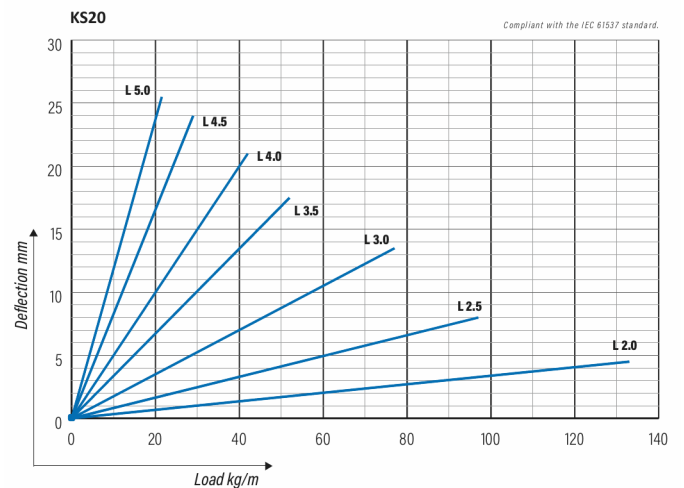

Cable ladder

KS20-300 L=6000 PG

Multipurpose cable ladders KS20 are suitable for medium loading capacities. Open, C-shaped side profiles enable use of interior supports and -joints.

Product name	KS20-300 L=6000 PG		
SKU	1449503		
Material	Steel		
Corrosivity category	C1-C2		
Color	Grey		
Sales unit	MTR		
Packing size	10 PCE / 60 MTR		
Dimensions (mm) Width Height Length	300	60	6000
Weight (kg/pce)	12,13		
GTIN	6438377021429		
Surface finish	Manufactured of hot-dip galvanized steel in accordance with standard EN 10346		

Dimension L (mm)	6000
Dimension A (mm)	300
Material thickness (mm)	1

Cable ladder

KS20-300 L=6000 PG