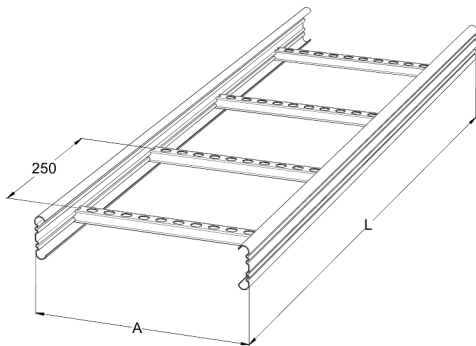

Cable ladder

KS20-400 K L=6000 PG

Multipurpose cable ladders KS20 K are suitable for lower loading capacities. Open, C-shaped side profiles enable use of interior supports and -joints.

| | | | |
|--|---|----|------|
| Product name | KS20-400 K L=6000 PG | | |
| SKU | 1431909 | | |
| Material | Steel | | |
| Corrosivity category | C1-C2 | | |
| Color | Grey | | |
| Sales unit | MTR | | |
| Packing size | 10 PCE / 60 MTR | | |
| Dimensions (mm) Width Height Length | 400 | 60 | 6000 |
| Weight (kg/pce) | 9,71 | | |
| GTIN | 6438377012519 | | |
| Surface finish | Manufactured of hot-dip galvanized steel in accordance with standard EN 10346 | | |

| | |
|-------------------------|------|
| Dimension L (mm) | 6000 |
| Dimension A (mm) | 400 |
| Material thickness (mm) | 0,75 |

Cable ladder

KS20-400 K L=6000 PG