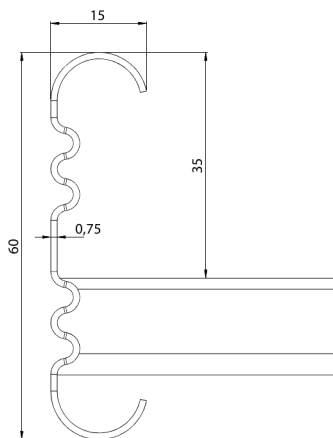

Cable ladder

KS20-400 K L=6000 PG

Multipurpose cable ladders KS20 K are suitable for lower loading capacities. Open, C-shaped side profiles enable use of interior supports and -joints.

| | | | |
|--|---|----|------|
| Product name | KS20-400 K L=6000 PG | | |
| SKU | 1431909 | | |
| Material | Steel | | |
| Corrosivity category | C1-C2 | | |
| Color | Grey | | |
| Sales unit | MTR | | |
| Packing size | 10 PCE / 60 MTR | | |
| Dimensions (mm) Width Height Length | 400 | 60 | 6000 |
| Weight (kg/pce) | 9,71 | | |
| GTIN | 6438377012519 | | |
| Surface finish | Manufactured of hot-dip galvanized steel in accordance with standard EN 10346 | | |

| | |
|-------------------------|------|
| Dimension L (mm) | 6000 |
| Dimension A (mm) | 400 |
| Material thickness (mm) | 0,75 |

Cable ladder

KS20-400 K L=6000 PG