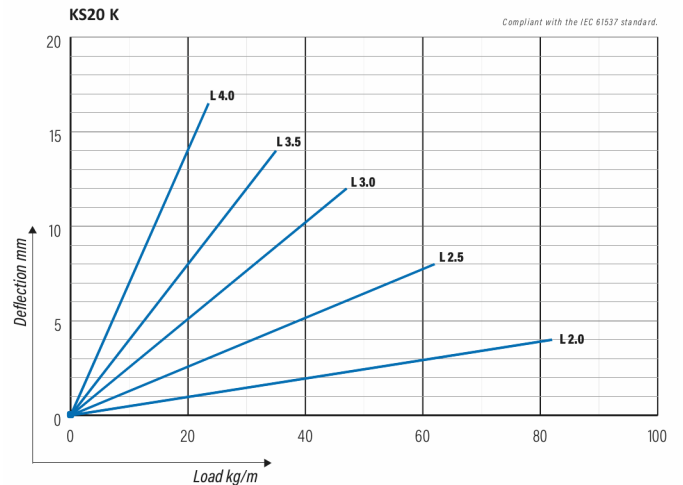

Cable ladder

KS20-400 K L=6000 PG

Multipurpose cable ladders KS20 K are suitable for lower loading capacities. Open, C-shaped side profiles enable use of interior supports and -joints.

| | | | |
|--|---|----|------|
| Product name | KS20-400 K L=6000 PG | | |
| SKU | 1431909 | | |
| Material | Steel | | |
| Corrosivity category | C1-C2 | | |
| Color | Grey | | |
| Sales unit | MTR | | |
| Packing size | 10 PCE / 60 MTR | | |
| Dimensions (mm) Width Height Length | 400 | 60 | 6000 |
| Weight (kg/pce) | 9,71 | | |
| GTIN | 6438377012519 | | |
| Surface finish | Manufactured of hot-dip galvanized steel in accordance with standard EN 10346 | | |

| | |
|-------------------------|------|
| Dimension L (mm) | 6000 |
| Dimension A (mm) | 400 |
| Material thickness (mm) | 0,75 |

Cable ladder

KS20-400 K L=6000 PG