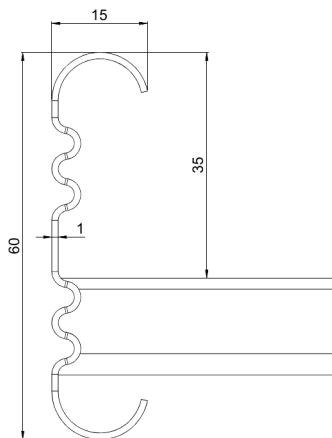

Cable ladder

KS20-400 L=3000 HDG

Multipurpose cable ladders KS20 are suitable for medium loading capacities. Open, C-shaped side profiles enable use of interior supports and -joints.

Product name	KS20-400 L=3000 HDG		
SKU	1433114		
Material	Steel		
Corrosivity category	C1-C4		
Color	Grey		
Sales unit	MTR		
Packing size	10 PCE / 30 MTR		
Dimensions (mm) Width Height Length	400	60	3000
Weight (kg/pce)	7,59		
GTIN	6438377018191		
Surface finish	Hot-dip galvanized after manufacturing in accordance with standard EN ISO 1461		

Dimension L (mm)	3000
Dimension A (mm)	400
Material thickness (mm)	1

Cable ladder

KS20-400 L=3000 HDG