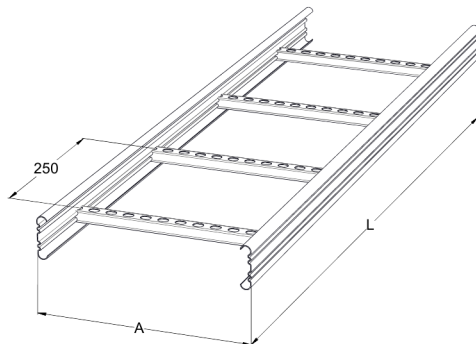

Cable ladder

KS20-400 L=3000 HDG

Multipurpose cable ladders KS20 are suitable for medium loading capacities. Open, C-shaped side profiles enable use of interior supports and -joints.

Product name	KS20-400 L=3000 HDG		
SKU	1433114		
Material	Steel		
Corrosivity category	C1-C4		
Color	Grey		
Sales unit	MTR		
Packing size	10 PCE / 30 MTR		
Dimensions (mm) Width Height Length	400	60	3000
Weight (kg/pce)	7,59		
GTIN	6438377018191		
Surface finish	Hot-dip galvanized after manufacturing in accordance with standard EN ISO 1461		

Dimension L (mm)	3000
Dimension A (mm)	400
Material thickness (mm)	1

Cable ladder

KS20-400 L=3000 HDG