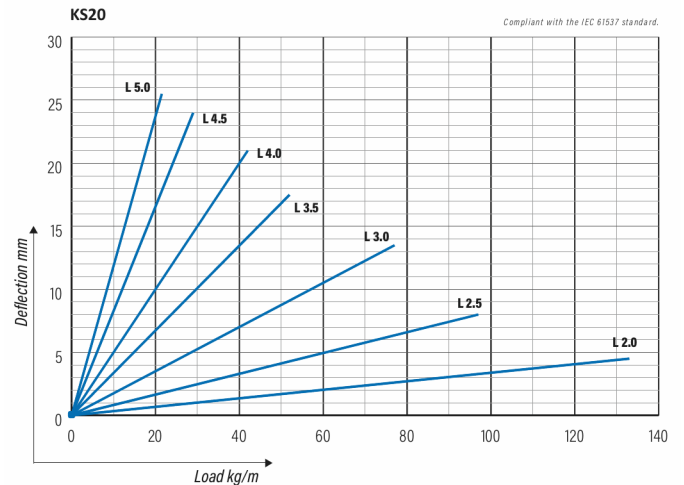

Cable ladder

KS20-400 L=3000 HDG

Multipurpose cable ladders KS20 are suitable for medium loading capacities. Open, C-shaped side profiles enable use of interior supports and -joints.

Product name	KS20-400 L=3000 HDG		
SKU	1433114		
Material	Steel		
Corrosivity category	C1-C4		
Color	Grey		
Sales unit	MTR		
Packing size	10 PCE / 30 MTR		
Dimensions (mm) Width Height Length	400	60	3000
Weight (kg/pce)	7,59		
GTIN	6438377018191		
Surface finish	Hot-dip galvanized after manufacturing in accordance with standard EN ISO 1461		

Dimension L (mm)	3000
Dimension A (mm)	400
Material thickness (mm)	1

Cable ladder

KS20-400 L=3000 HDG