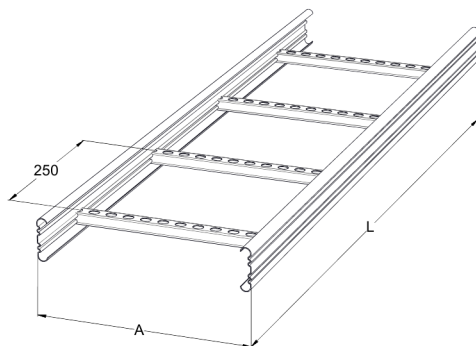

Cable ladder

KS20-400 L=3000 PG

Multipurpose cable ladders KS20 are suitable for medium loading capacities. Open, C-shaped side profiles enable use of interior supports and -joints.

Product name	KS20-400 L=3000 PG		
SKU	1449403		
Material	Steel		
Corrosivity category	C1-C2		
Color	Grey		
Sales unit	MTR		
Packing size	10 PCE / 30 MTR		
Dimensions (mm) Width Height Length	400	60	3000
Weight (kg/pce)	6,72		
GTIN	6438377020705		
Surface finish	Manufactured of hot-dip galvanized steel in accordance with standard EN 10346		

Dimension L (mm)	3000
Dimension A (mm)	400
Material thickness (mm)	1

Cable ladder

KS20-400 L=3000 PG