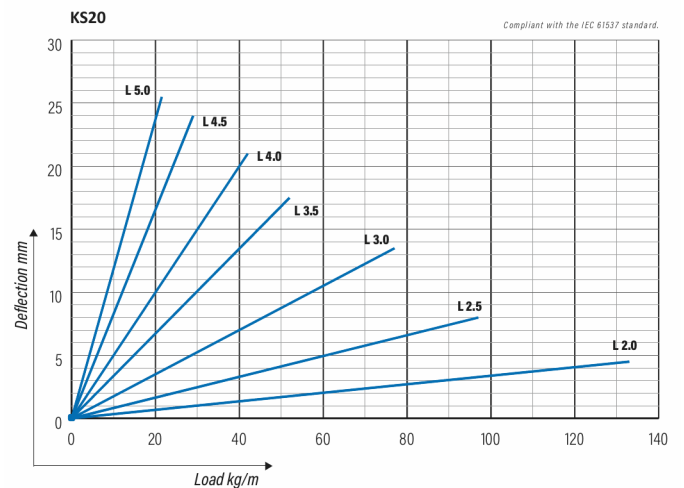

Cable ladder

KS20-400 L=3000 PG

Multipurpose cable ladders KS20 are suitable for medium loading capacities. Open, C-shaped side profiles enable use of interior supports and -joints.

Product name	KS20-400 L=3000 PG		
SKU	1449403		
Material	Steel		
Corrosivity category	C1-C2		
Color	Grey		
Sales unit	MTR		
Packing size	10 PCE / 30 MTR		
Dimensions (mm) Width Height Length	400	60	3000
Weight (kg/pce)	6,72		
GTIN	6438377020705		
Surface finish	Manufactured of hot-dip galvanized steel in accordance with standard EN 10346		

Dimension L (mm)	3000
Dimension A (mm)	400
Material thickness (mm)	1

Cable ladder

KS20-400 L=3000 PG