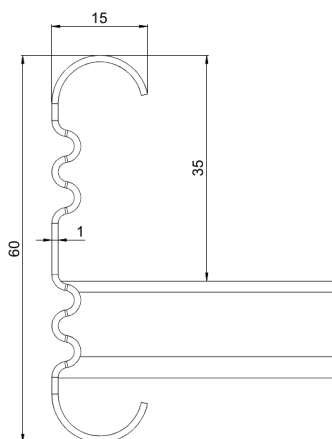

Cable ladder

KS20-400 L=3000 PG

Multipurpose cable ladders KS20 are suitable for medium loading capacities. Open, C-shaped side profiles enable use of interior supports and -joints.

Product name	KS20-400 L=3000 PG		
SKU	1449403		
Material	Steel		
Corrosivity category	C1-C2		
Color	Grey		
Sales unit	MTR		
Packing size	10 PCE / 30 MTR		
Dimensions (mm) Width Height Length	400	60	3000
Weight (kg/pce)	6,72		
GTIN	6438377020705		
Surface finish	Manufactured of hot-dip galvanized steel in accordance with standard EN 10346		

Dimension L (mm)	3000
Dimension A (mm)	400
Material thickness (mm)	1

Cable ladder

KS20-400 L=3000 PG