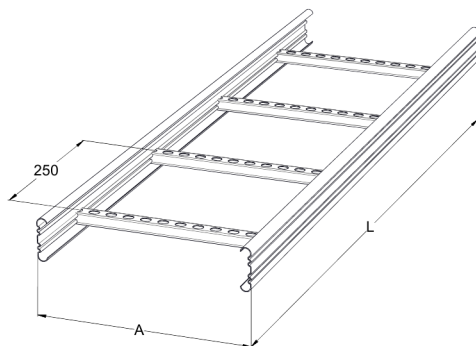

Cable ladder

KS20-400 L=6000 HDG

Multipurpose cable ladders KS20 are suitable for medium loading capacities. Open, C-shaped side profiles enable use of interior supports and -joints.

Product name	KS20-400 L=6000 HDG		
SKU	1433104		
Material	Steel		
Corrosivity category	C1-C4		
Color	Grey		
Sales unit	MTR		
Packing size	10 PCE / 60 MTR		
Dimensions (mm) Width Height Length	400	60	6000
Weight (kg/pce)	14,78		
GTIN	6438377018146		
Surface finish	Hot-dip galvanized after manufacturing in accordance with standard EN ISO 1461		

Dimension L (mm)	6000
Dimension A (mm)	400
Material thickness (mm)	1

Cable ladder

KS20-400 L=6000 HDG