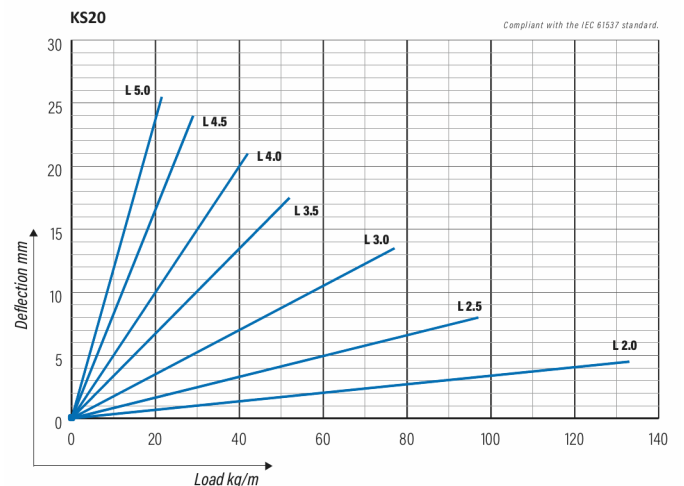

Cable ladder

KS20-400 L=6000 HDG

Multipurpose cable ladders KS20 are suitable for medium loading capacities. Open, C-shaped side profiles enable use of interior supports and -joints.

Product name	KS20-400 L=6000 HDG		
SKU	1433104		
Material	Steel		
Corrosivity category	C1-C4		
Color	Grey		
Sales unit	MTR		
Packing size	10 PCE / 60 MTR		
Dimensions (mm) Width Height Length	400	60	6000
Weight (kg/pce)	14,78		
GTIN	6438377018146		
Surface finish	Hot-dip galvanized after manufacturing in accordance with standard EN ISO 1461		

Dimension L (mm)	6000
Dimension A (mm)	400
Material thickness (mm)	1

Cable ladder

KS20-400 L=6000 HDG