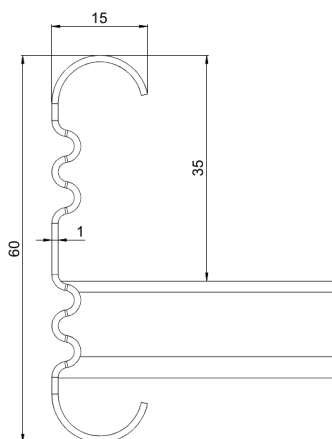

Cable ladder

KS20-400 L=6000 HDG

Multipurpose cable ladders KS20 are suitable for medium loading capacities. Open, C-shaped side profiles enable use of interior supports and -joints.

Product name	KS20-400 L=6000 HDG		
SKU	1433104		
Material	Steel		
Corrosivity category	C1-C4		
Color	Grey		
Sales unit	MTR		
Packing size	10 PCE / 60 MTR		
Dimensions (mm) Width Height Length	400	60	6000
Weight (kg/pce)	14,78		
GTIN	6438377018146		
Surface finish	Hot-dip galvanized after manufacturing in accordance with standard EN ISO 1461		

Dimension L (mm)	6000
Dimension A (mm)	400
Material thickness (mm)	1

Cable ladder

KS20-400 L=6000 HDG