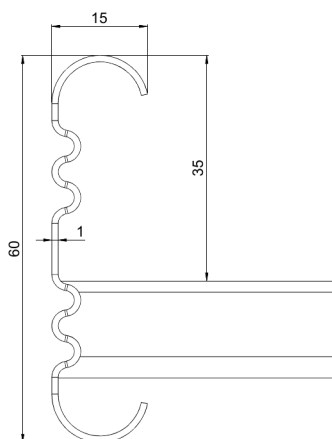

Cable ladder

KS20-400 L=6000 PG

Multipurpose cable ladders KS20 are suitable for medium loading capacities. Open, C-shaped side profiles enable use of interior supports and -joints.

Product name	KS20-400 L=6000 PG		
SKU	1449504		
Material	Steel		
Corrosivity category	C1-C2		
Color	Grey		
Sales unit	MTR		
Packing size	10 PCE / 60 MTR		
Dimensions (mm) Width Height Length	400	60	6000
Weight (kg/pce)	13,08		
GTIN	6438377021436		
Surface finish	Manufactured of hot-dip galvanized steel in accordance with standard EN 10346		

Dimension L (mm)	6000
Dimension A (mm)	400
Material thickness (mm)	1

Cable ladder

KS20-400 L=6000 PG