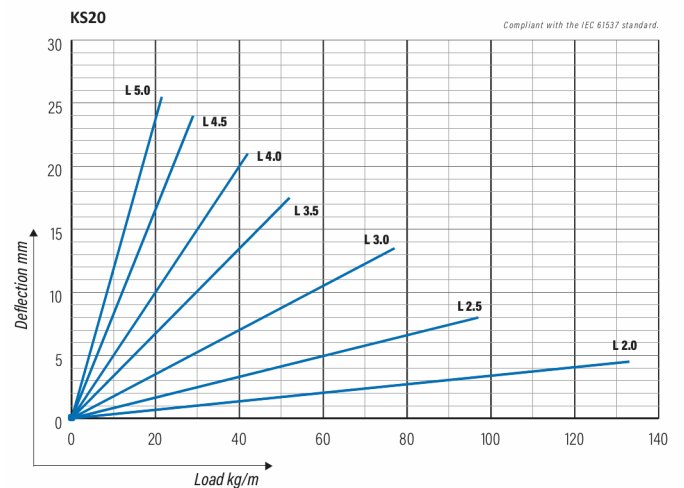

Cable ladder

KS20-400 L=6000 PG

Multipurpose cable ladders KS20 are suitable for medium loading capacities. Open, C-shaped side profiles enable use of interior supports and -joints.

Product name	KS20-400 L=6000 PG		
SKU	1449504		
Material	Steel		
Corrosivity category	C1-C2		
Color	Grey		
Sales unit	MTR		
Packing size	10 PCE / 60 MTR		
Dimensions (mm) Width Height Length	400	60	6000
Weight (kg/pce)	13,08		
GTIN	6438377021436		
Surface finish	Manufactured of hot-dip galvanized steel in accordance with standard EN 10346		

Dimension L (mm)	6000
Dimension A (mm)	400
Material thickness (mm)	1

Cable ladder

KS20-400 L=6000 PG