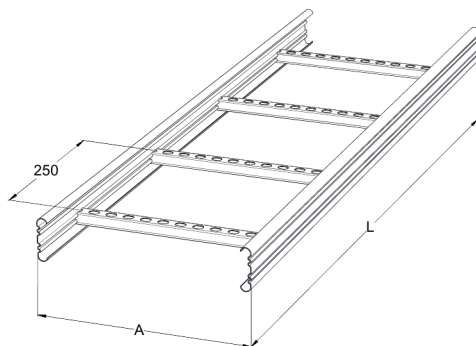

Cable ladder

KS20-400 L=6000 PG

Multipurpose cable ladders KS20 are suitable for medium loading capacities. Open, C-shaped side profiles enable use of interior supports and -joints.

Product name	KS20-400 L=6000 PG		
SKU	1449504		
Material	Steel		
Corrosivity category	C1-C2		
Color	Grey		
Sales unit	MTR		
Packing size	10 PCE / 60 MTR		
Dimensions (mm) Width Height Length	400	60	6000
Weight (kg/pce)	13,08		
GTIN	6438377021436		
Surface finish	Manufactured of hot-dip galvanized steel in accordance with standard EN 10346		

Dimension L (mm)	6000
Dimension A (mm)	400
Material thickness (mm)	1

Cable ladder

KS20-400 L=6000 PG