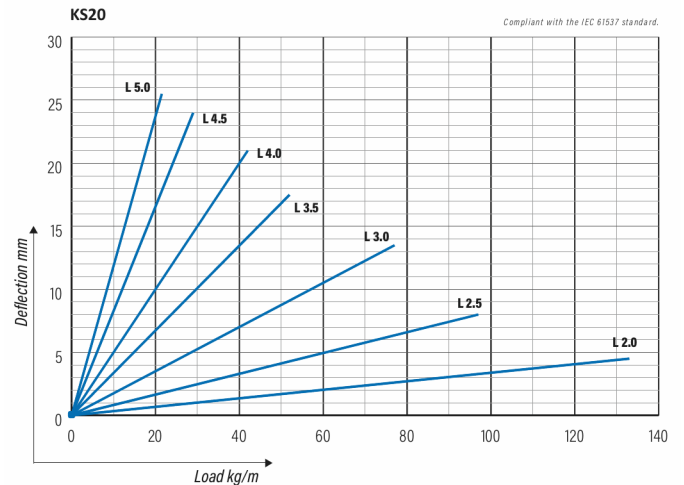

## KS20-500 L=3000 HDG

Multipurpose cable ladders KS20 are suitable for medium loading capacities. Open, C-shaped side profiles enable use of interior supports and -joints.

Product name	KS20-500 L=3000 HDG		
SKU	1433115		
Material	Steel		
Corrosivity category	C1-C4		
Color	Grey		
Sales unit	MTR		
Packing size	10 PCE / 30 MTR		
Dimensions (mm) Width   Height   Length	500	60	3000
Weight (kg/pce)	8,03		
GTIN	6438377018207		
Surface finish	Hot-dip galvanized after manufacturing in accordance with standard EN ISO 1461		

Dimension L (mm)	3000
Dimension A (mm)	500
Material thickness (mm)	1