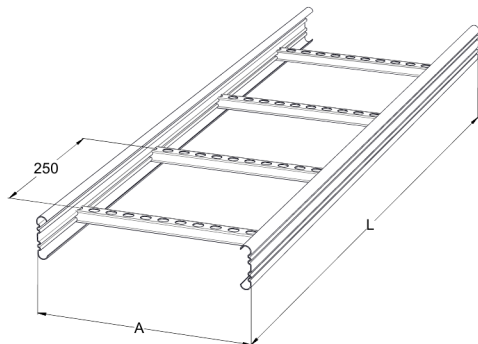

# Cable ladder

## KS20-500 L=3000 HDG

Multipurpose cable ladders KS20 are suitable for medium loading capacities. Open, C-shaped side profiles enable use of interior supports and -joints.

Product name	KS20-500 L=3000 HDG		
SKU	1433115		
Material	Steel		
Corrosivity category	C1-C4		
Color	Grey		
Sales unit	MTR		
Packing size	10 PCE / 30 MTR		
Dimensions (mm) Width   Height   Length	500	60	3000
Weight (kg/pce)	8,03		
GTIN	6438377018207		
Surface finish	Hot-dip galvanized after manufacturing in accordance with standard EN ISO 1461		

Dimension L (mm)	3000
Dimension A (mm)	500
Material thickness (mm)	1