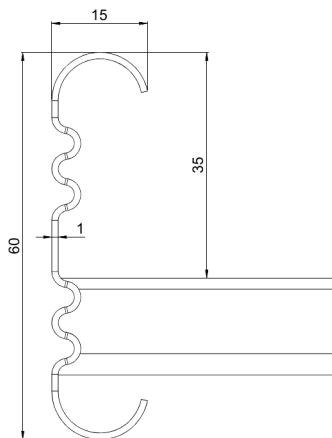

## KS20-500 L=3000 HDG

Multipurpose cable ladders KS20 are suitable for medium loading capacities. Open, C-shaped side profiles enable use of interior supports and -joints.

Product name	KS20-500 L=3000 HDG		
SKU	1433115		
Material	Steel		
Corrosivity category	C1-C4		
Color	Grey		
Sales unit	MTR		
Packing size	10 PCE / 30 MTR		
Dimensions (mm) Width   Height   Length	500	60	3000
Weight (kg/pce)	8,03		
GTIN	6438377018207		
Surface finish	Hot-dip galvanized after manufacturing in accordance with standard EN ISO 1461		

Dimension L (mm)	3000
Dimension A (mm)	500
Material thickness (mm)	1

## KS20-500 L=3000 HDG