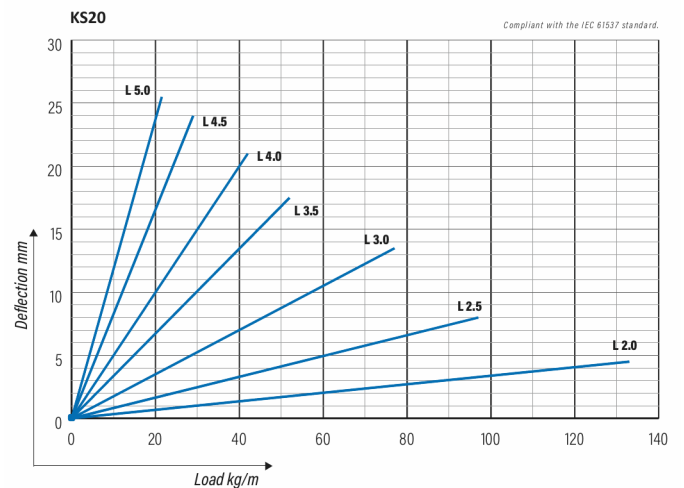

Cable ladder

KS20-500 L=3000 PG

Multipurpose cable ladders KS20 are suitable for medium loading capacities. Open, C-shaped side profiles enable use of interior supports and -joints.

Product name	KS20-500 L=3000 PG		
SKU	1449404		
Material	Steel		
Corrosivity category	C1-C2		
Color	Grey		
Sales unit	MTR		
Packing size	10 PCE / 30 MTR		
Dimensions (mm) Width Height Length	500	60	3000
Weight (kg/pce)	6,89		
GTIN	6438377020712		
Surface finish	Manufactured of hot-dip galvanized steel in accordance with standard EN 10346		

Dimension L (mm)	3000
Dimension A (mm)	500
Material thickness (mm)	1

Cable ladder

KS20-500 L=3000 PG