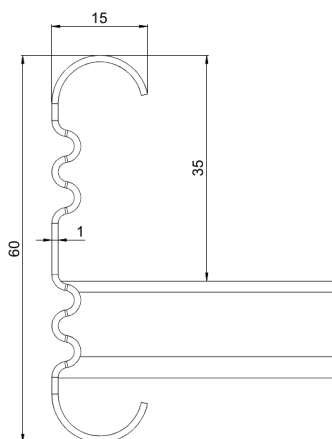

Cable ladder

KS20-500 L=3000 PG

Multipurpose cable ladders KS20 are suitable for medium loading capacities. Open, C-shaped side profiles enable use of interior supports and -joints.

Product name	KS20-500 L=3000 PG		
SKU	1449404		
Material	Steel		
Corrosivity category	C1-C2		
Color	Grey		
Sales unit	MTR		
Packing size	10 PCE / 30 MTR		
Dimensions (mm) Width Height Length	500	60	3000
Weight (kg/pce)	6,89		
GTIN	6438377020712		
Surface finish	Manufactured of hot-dip galvanized steel in accordance with standard EN 10346		

Dimension L (mm)	3000
Dimension A (mm)	500
Material thickness (mm)	1

Cable ladder

KS20-500 L=3000 PG