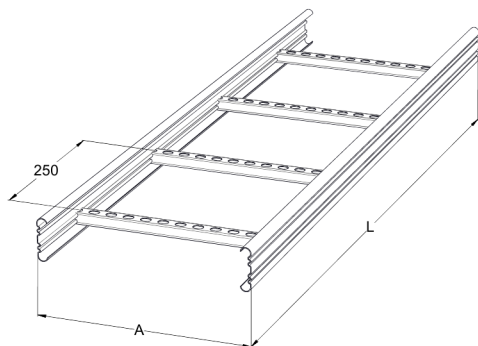

Cable ladder

KS20-500 L=3000 PG

Multipurpose cable ladders KS20 are suitable for medium loading capacities. Open, C-shaped side profiles enable use of interior supports and -joints.

Product name	KS20-500 L=3000 PG		
SKU	1449404		
Material	Steel		
Corrosivity category	C1-C2		
Color	Grey		
Sales unit	MTR		
Packing size	10 PCE / 30 MTR		
Dimensions (mm) Width Height Length	500	60	3000
Weight (kg/pce)	6,89		
GTIN	6438377020712		
Surface finish	Manufactured of hot-dip galvanized steel in accordance with standard EN 10346		

Dimension L (mm)	3000
Dimension A (mm)	500
Material thickness (mm)	1

Cable ladder

KS20-500 L=3000 PG