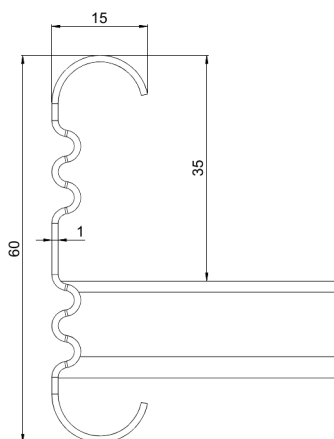

Cable ladder

KS20-500 L=6000 HDG

Multipurpose cable ladders KS20 are suitable for medium loading capacities. Open, C-shaped side profiles enable use of interior supports and -joints.

Product name	KS20-500 L=6000 HDG		
SKU	1433105		
Material	Steel		
Corrosivity category	C1-C4		
Color	Grey		
Sales unit	MTR		
Packing size	10 PCE / 60 MTR		
Dimensions (mm) Width Height Length	500	60	6000
Weight (kg/pce)	15,58		
GTIN	6438377018153		
Surface finish	Hot-dip galvanized after manufacturing in accordance with standard EN ISO 1461		

Dimension L (mm)	6000
Dimension A (mm)	500
Material thickness (mm)	1

Cable ladder

KS20-500 L=6000 HDG