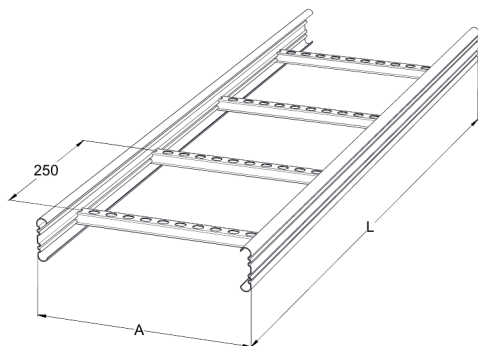

Cable ladder

KS20-500 L=6000 HDG

Multipurpose cable ladders KS20 are suitable for medium loading capacities. Open, C-shaped side profiles enable use of interior supports and -joints.

Product name	KS20-500 L=6000 HDG		
SKU	1433105		
Material	Steel		
Corrosivity category	C1-C4		
Color	Grey		
Sales unit	MTR		
Packing size	10 PCE / 60 MTR		
Dimensions (mm) Width Height Length	500	60	6000
Weight (kg/pce)	15,58		
GTIN	6438377018153		
Surface finish	Hot-dip galvanized after manufacturing in accordance with standard EN ISO 1461		

Dimension L (mm)	6000
Dimension A (mm)	500
Material thickness (mm)	1

Cable ladder

KS20-500 L=6000 HDG