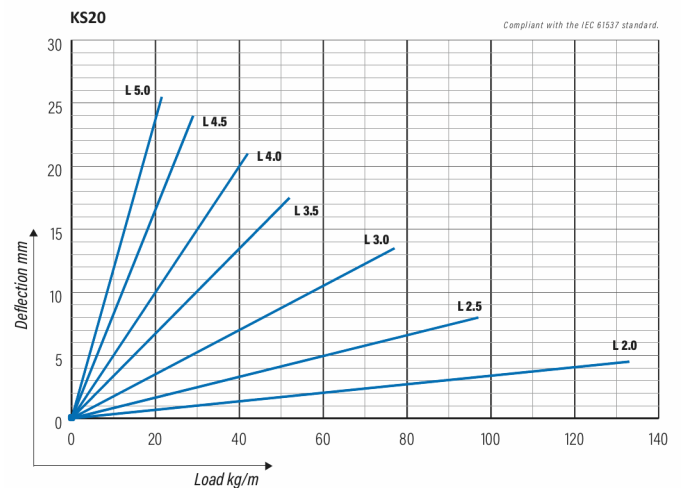

Cable ladder

KS20-500 L=6000 HDG

Multipurpose cable ladders KS20 are suitable for medium loading capacities. Open, C-shaped side profiles enable use of interior supports and -joints.

Product name	KS20-500 L=6000 HDG		
SKU	1433105		
Material	Steel		
Corrosivity category	C1-C4		
Color	Grey		
Sales unit	MTR		
Packing size	10 PCE / 60 MTR		
Dimensions (mm) Width Height Length	500	60	6000
Weight (kg/pce)	15,58		
GTIN	6438377018153		
Surface finish	Hot-dip galvanized after manufacturing in accordance with standard EN ISO 1461		

Dimension L (mm)	6000
Dimension A (mm)	500
Material thickness (mm)	1

Cable ladder

KS20-500 L=6000 HDG