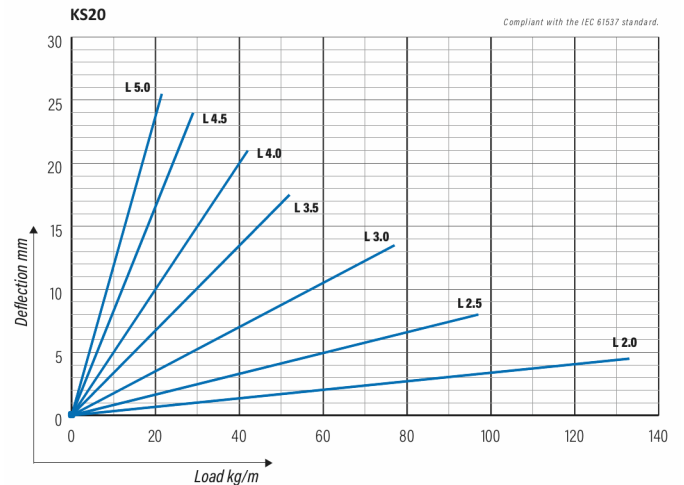

Cable ladder

KS20-500 L=6000 PG

Multipurpose cable ladders KS20 are suitable for medium loading capacities. Open, C-shaped side profiles enable use of interior supports and -joints.

Product name	KS20-500 L=6000 PG		
SKU	1449505		
Material	Steel		
Corrosivity category	C1-C2		
Color	Grey		
Sales unit	MTR		
Packing size	10 PCE / 60 MTR		
Dimensions (mm) Width Height Length	500	60	6000
Weight (kg/pce)	13,78		
GTIN	6438377021443		
Surface finish	Manufactured of hot-dip galvanized steel in accordance with standard EN 10346		

Dimension L (mm)	6000
Dimension A (mm)	500
Material thickness (mm)	1

Cable ladder

KS20-500 L=6000 PG