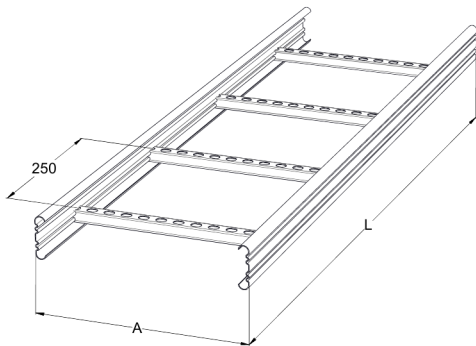

Cable ladder

KS20-500 L=6000 PG

Multipurpose cable ladders KS20 are suitable for medium loading capacities. Open, C-shaped side profiles enable use of interior supports and -joints.

Product name	KS20-500 L=6000 PG		
SKU	1449505		
Material	Steel		
Corrosivity category	C1-C2		
Color	Grey		
Sales unit	MTR		
Packing size	10 PCE / 60 MTR		
Dimensions (mm) Width Height Length	500	60	6000
Weight (kg/pce)	13,78		
GTIN	6438377021443		
Surface finish	Manufactured of hot-dip galvanized steel in accordance with standard EN 10346		

Dimension L (mm)	6000
Dimension A (mm)	500
Material thickness (mm)	1

Cable ladder

KS20-500 L=6000 PG