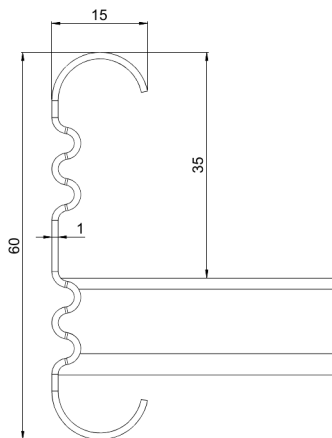

Cable ladder

KS20-500 L=6000 PG

Multipurpose cable ladders KS20 are suitable for medium loading capacities. Open, C-shaped side profiles enable use of interior supports and -joints.

Product name	KS20-500 L=6000 PG		
SKU	1449505		
Material	Steel		
Corrosivity category	C1-C2		
Color	Grey		
Sales unit	MTR		
Packing size	10 PCE / 60 MTR		
Dimensions (mm) Width Height Length	500	60	6000
Weight (kg/pce)	13,78		
GTIN	6438377021443		
Surface finish	Manufactured of hot-dip galvanized steel in accordance with standard EN 10346		

Dimension L (mm)	6000
Dimension A (mm)	500
Material thickness (mm)	1

Cable ladder

KS20-500 L=6000 PG