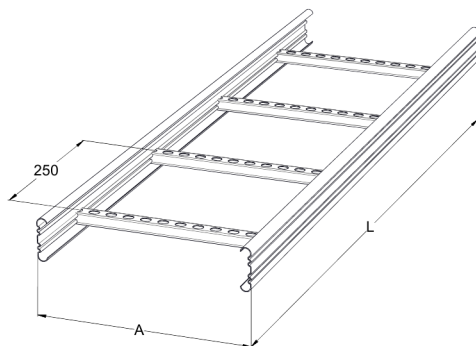

Cable ladder

KS20-600 K L=6000 PG

Multipurpose cable ladders KS20 K are suitable for lower loading capacities. Open, C-shaped side profiles enable use of interior supports and -joints.

Product name	KS20-600 K L=6000 PG		
SKU	1431912		
Material	Steel		
Corrosivity category	C1-C2		
Color	Grey		
Sales unit	MTR		
Packing size	10 PCE / 60 MTR		
Dimensions (mm) Width Height Length	600	60	6000
Weight (kg/pce)	11,64		
GTIN	6438377012540		
Surface finish	Manufactured of hot-dip galvanized steel in accordance with standard EN 10346		

Dimension L (mm)	6000
Dimension A (mm)	600
Material thickness (mm)	0,75

Cable ladder

KS20-600 K L=6000 PG