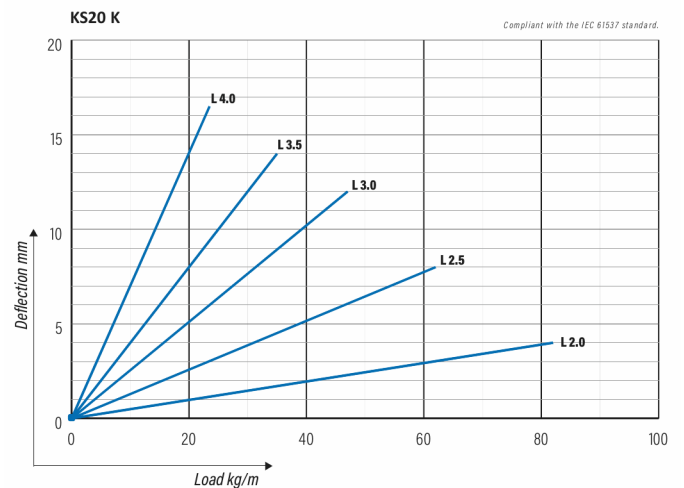

Cable ladder

KS20-600 K L=6000 PG

Multipurpose cable ladders KS20 K are suitable for lower loading capacities. Open, C-shaped side profiles enable use of interior supports and -joints.

Product name	KS20-600 K L=6000 PG		
SKU	1431912		
Material	Steel		
Corrosivity category	C1-C2		
Color	Grey		
Sales unit	MTR		
Packing size	10 PCE / 60 MTR		
Dimensions (mm) Width Height Length	600	60	6000
Weight (kg/pce)	11,64		
GTIN	6438377012540		
Surface finish	Manufactured of hot-dip galvanized steel in accordance with standard EN 10346		

Dimension L (mm)	6000
Dimension A (mm)	600
Material thickness (mm)	0,75

Cable ladder

KS20-600 K L=6000 PG