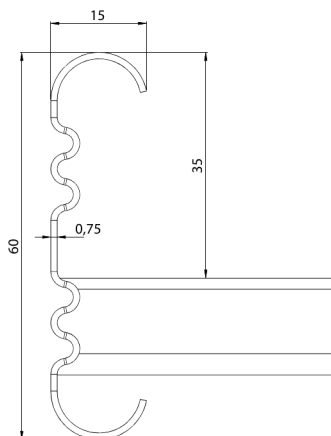

Cable ladder

KS20-600 K L=6000 PG

Multipurpose cable ladders KS20 K are suitable for lower loading capacities. Open, C-shaped side profiles enable use of interior supports and -joints.

Product name	KS20-600 K L=6000 PG		
SKU	1431912		
Material	Steel		
Corrosivity category	C1-C2		
Color	Grey		
Sales unit	MTR		
Packing size	10 PCE / 60 MTR		
Dimensions (mm) Width Height Length	600	60	6000
Weight (kg/pce)	11,64		
GTIN	6438377012540		
Surface finish	Manufactured of hot-dip galvanized steel in accordance with standard EN 10346		

Dimension L (mm)	6000
Dimension A (mm)	600
Material thickness (mm)	0,75

Cable ladder

KS20-600 K L=6000 PG