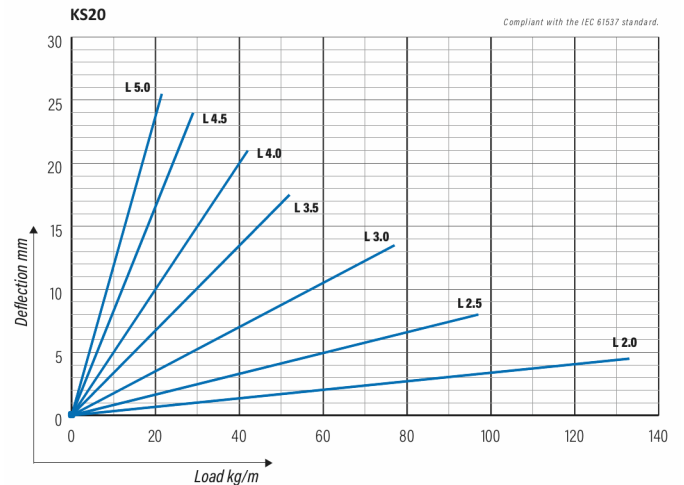

Cable ladder

KS20-600 L=3000 HDG

Multipurpose cable ladders KS20 are suitable for medium loading capacities. Open, C-shaped side profiles enable use of interior supports and -joints.

Product name	KS20-600 L=3000 HDG		
SKU	1433116		
Material	Steel		
Corrosivity category	C1-C4		
Color	Grey		
Sales unit	MTR		
Packing size	10 PCE / 30 MTR		
Dimensions (mm) Width Height Length	600	60	3000
Weight (kg/pce)	9,01		
GTIN	6438377018214		
Surface finish	Hot-dip galvanized after manufacturing in accordance with standard EN ISO 1461		

Dimension L (mm)	3000
Dimension A (mm)	600
Material thickness (mm)	1

Cable ladder

KS20-600 L=3000 HDG