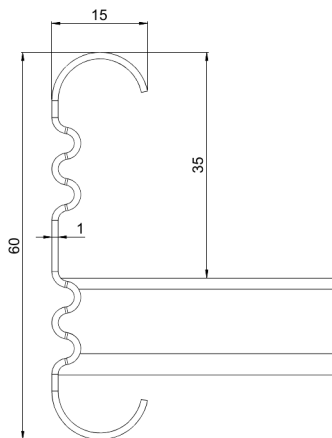

Cable ladder

KS20-600 L=3000 HDG

Multipurpose cable ladders KS20 are suitable for medium loading capacities. Open, C-shaped side profiles enable use of interior supports and -joints.

Product name	KS20-600 L=3000 HDG		
SKU	1433116		
Material	Steel		
Corrosivity category	C1-C4		
Color	Grey		
Sales unit	MTR		
Packing size	10 PCE / 30 MTR		
Dimensions (mm) Width Height Length	600	60	3000
Weight (kg/pce)	9,01		
GTIN	6438377018214		
Surface finish	Hot-dip galvanized after manufacturing in accordance with standard EN ISO 1461		

Dimension L (mm)	3000
Dimension A (mm)	600
Material thickness (mm)	1

Cable ladder

KS20-600 L=3000 HDG