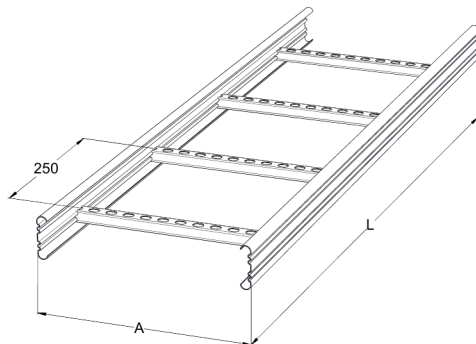

Cable ladder

KS20-600 L=3000 HDG

Multipurpose cable ladders KS20 are suitable for medium loading capacities. Open, C-shaped side profiles enable use of interior supports and -joints.

Product name	KS20-600 L=3000 HDG		
SKU	1433116		
Material	Steel		
Corrosivity category	C1-C4		
Color	Grey		
Sales unit	MTR		
Packing size	10 PCE / 30 MTR		
Dimensions (mm) Width Height Length	600	60	3000
Weight (kg/pce)	9,01		
GTIN	6438377018214		
Surface finish	Hot-dip galvanized after manufacturing in accordance with standard EN ISO 1461		

Dimension L (mm)	3000
Dimension A (mm)	600
Material thickness (mm)	1

Cable ladder

KS20-600 L=3000 HDG