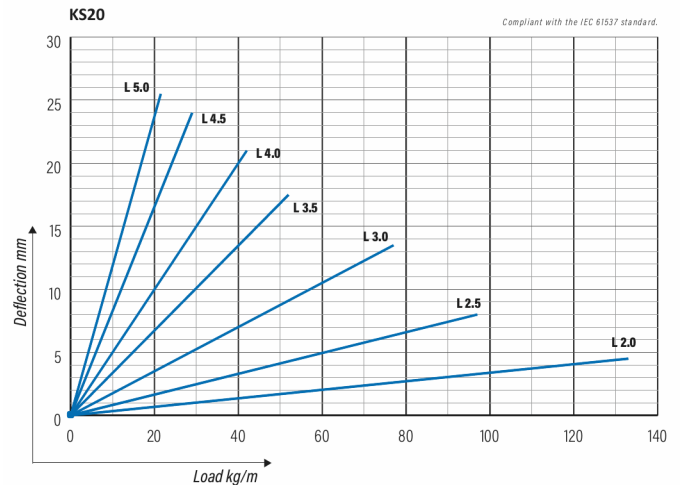

Cable ladder

KS20-600 L=6000 HDG

Multipurpose cable ladders KS20 are suitable for medium loading capacities. Open, C-shaped side profiles enable use of interior supports and -joints.

Product name	KS20-600 L=6000 HDG		
SKU	1433106		
Material	Steel		
Corrosivity category	C1-C4		
Color	Grey		
Sales unit	MTR		
Packing size	10 PCE / 60 MTR		
Dimensions (mm) Width Height Length	600	60	6000
Weight (kg/pce)	17,42		
GTIN	6438377018160		
Surface finish	Hot-dip galvanized after manufacturing in accordance with standard EN ISO 1461		

Dimension L (mm)	6000
Dimension A (mm)	600
Material thickness (mm)	1

Cable ladder

KS20-600 L=6000 HDG