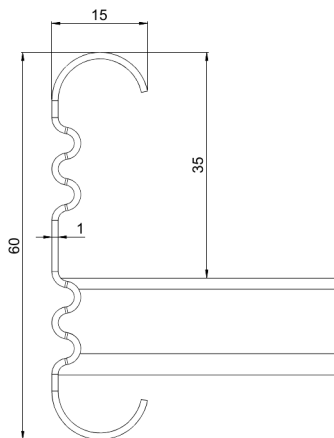

Cable ladder

KS20-600 L=6000 HDG

Multipurpose cable ladders KS20 are suitable for medium loading capacities. Open, C-shaped side profiles enable use of interior supports and -joints.

Product name	KS20-600 L=6000 HDG		
SKU	1433106		
Material	Steel		
Corrosivity category	C1-C4		
Color	Grey		
Sales unit	MTR		
Packing size	10 PCE / 60 MTR		
Dimensions (mm) Width Height Length	600	60	6000
Weight (kg/pce)	17,42		
GTIN	6438377018160		
Surface finish	Hot-dip galvanized after manufacturing in accordance with standard EN ISO 1461		

Dimension L (mm)	6000
Dimension A (mm)	600
Material thickness (mm)	1

Cable ladder

KS20-600 L=6000 HDG