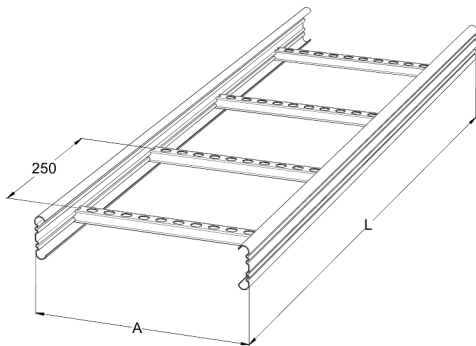

Cable ladder

KS20-600 L=6000 HDG

Multipurpose cable ladders KS20 are suitable for medium loading capacities. Open, C-shaped side profiles enable use of interior supports and -joints.

Product name	KS20-600 L=6000 HDG		
SKU	1433106		
Material	Steel		
Corrosivity category	C1-C4		
Color	Grey		
Sales unit	MTR		
Packing size	10 PCE / 60 MTR		
Dimensions (mm) Width Height Length	600	60	6000
Weight (kg/pce)	17,42		
GTIN	6438377018160		
Surface finish	Hot-dip galvanized after manufacturing in accordance with standard EN ISO 1461		

Dimension L (mm)	6000
Dimension A (mm)	600
Material thickness (mm)	1

Cable ladder

KS20-600 L=6000 HDG