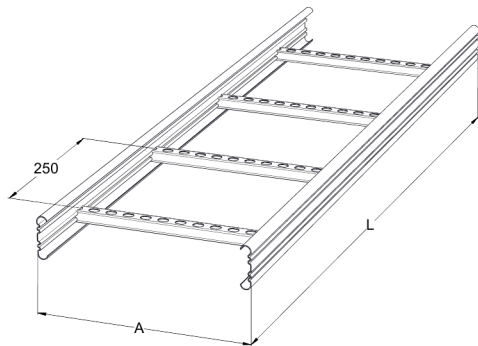

Cable ladder

KS20-600 L=6000 PG

Multipurpose cable ladders KS20 are suitable for medium loading capacities. Open, C-shaped side profiles enable use of interior supports and -joints.

Product name	KS20-600 L=6000 PG		
SKU	1449506		
Material	Steel		
Corrosivity category	C1-C2		
Color	Grey		
Sales unit	MTR		
Packing size	10 PCE / 60 MTR		
Dimensions (mm) Width Height Length	600	60	6000
Weight (kg/pce)	15,42		
GTIN	6438377021450		
Surface finish	Manufactured of hot-dip galvanized steel in accordance with standard EN 10346		

Dimension L (mm)	6000
Dimension A (mm)	600
Material thickness (mm)	1

Cable ladder

KS20-600 L=6000 PG