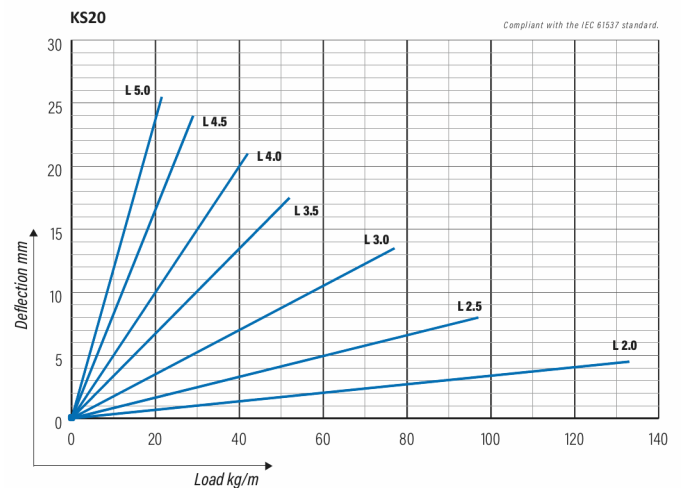

Cable ladder

KS20-600 L=6000 PG

Multipurpose cable ladders KS20 are suitable for medium loading capacities. Open, C-shaped side profiles enable use of interior supports and -joints.

Product name	KS20-600 L=6000 PG		
SKU	1449506		
Material	Steel		
Corrosivity category	C1-C2		
Color	Grey		
Sales unit	MTR		
Packing size	10 PCE / 60 MTR		
Dimensions (mm) Width Height Length	600	60	6000
Weight (kg/pce)	15,42		
GTIN	6438377021450		
Surface finish	Manufactured of hot-dip galvanized steel in accordance with standard EN 10346		

Dimension L (mm)	6000
Dimension A (mm)	600
Material thickness (mm)	1

Cable ladder

KS20-600 L=6000 PG