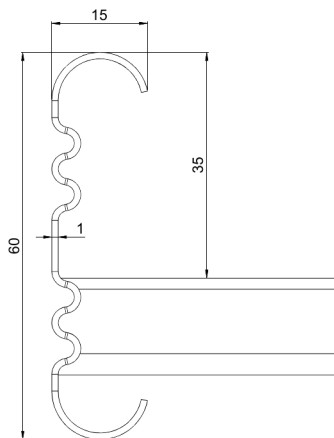

Cable ladder

KS20-600 L=6000 PG

Multipurpose cable ladders KS20 are suitable for medium loading capacities. Open, C-shaped side profiles enable use of interior supports and -joints.

Product name	KS20-600 L=6000 PG		
SKU	1449506		
Material	Steel		
Corrosivity category	C1-C2		
Color	Grey		
Sales unit	MTR		
Packing size	10 PCE / 60 MTR		
Dimensions (mm) Width Height Length	600	60	6000
Weight (kg/pce)	15,42		
GTIN	6438377021450		
Surface finish	Manufactured of hot-dip galvanized steel in accordance with standard EN 10346		

Dimension L (mm)	6000
Dimension A (mm)	600
Material thickness (mm)	1

Cable ladder

KS20-600 L=6000 PG