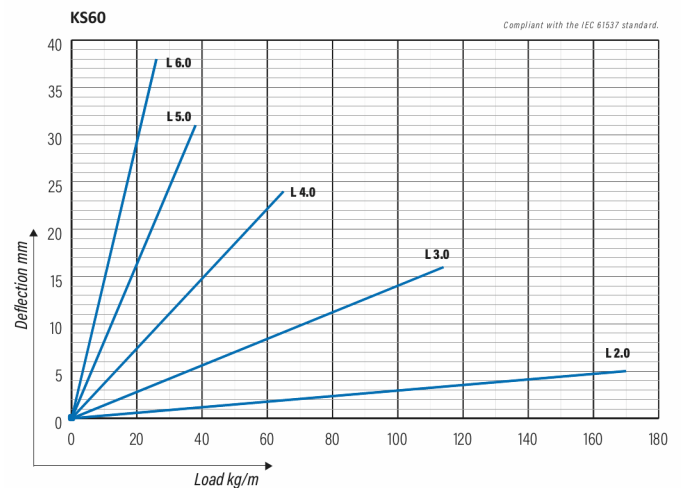

Cable ladder

KS60-200 L=3000 PG

Multipurpose cable ladders KS60 are suitable for high loading capacities. Open, C-shaped side profiles enable use of interior supports and -joints.

Product name	KS60-200 L=3000 PG		
SKU	1433017		
Material	Steel		
Corrosivity category	C1-C2		
Color	Grey		
Sales unit	MTR		
Packing size	10 PCE / 30 MTR		
Dimensions (mm) Width Height Length	200	60	3000
Weight (kg/pce)	6,94		
GTIN	6438377105426		
Surface finish	Manufactured of hot-dip galvanized steel in accordance with standard EN 10346		

Dimension L (mm)	3000
Dimension A (mm)	200
Material thickness (mm)	1,25

Cable ladder

KS60-200 L=3000 PG