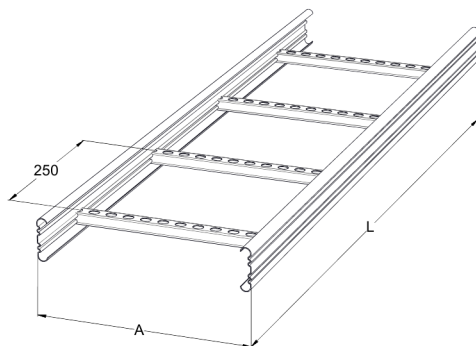

Cable ladder

KS60-200 L=3000 PG

Multipurpose cable ladders KS60 are suitable for high loading capacities. Open, C-shaped side profiles enable use of interior supports and -joints.

Product name	KS60-200 L=3000 PG		
SKU	1433017		
Material	Steel		
Corrosivity category	C1-C2		
Color	Grey		
Sales unit	MTR		
Packing size	10 PCE / 30 MTR		
Dimensions (mm) Width Height Length	200	60	3000
Weight (kg/pce)	6,94		
GTIN	6438377105426		
Surface finish	Manufactured of hot-dip galvanized steel in accordance with standard EN 10346		

Dimension L (mm)	3000
Dimension A (mm)	200
Material thickness (mm)	1,25

Cable ladder

KS60-200 L=3000 PG