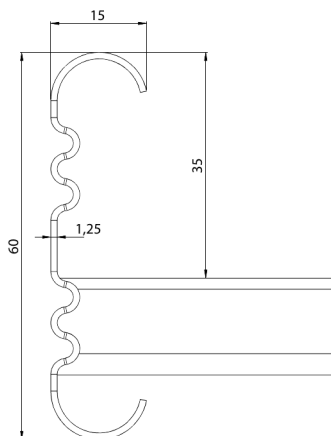

Cable ladder

KS60-200 L=3000 PG

Multipurpose cable ladders KS60 are suitable for high loading capacities. Open, C-shaped side profiles enable use of interior supports and -joints.

Product name	KS60-200 L=3000 PG		
SKU	1433017		
Material	Steel		
Corrosivity category	C1-C2		
Color	Grey		
Sales unit	MTR		
Packing size	10 PCE / 30 MTR		
Dimensions (mm) Width Height Length	200	60	3000
Weight (kg/pce)	6,94		
GTIN	6438377105426		
Surface finish	Manufactured of hot-dip galvanized steel in accordance with standard EN 10346		

Dimension L (mm)	3000
Dimension A (mm)	200
Material thickness (mm)	1,25

Cable ladder

KS60-200 L=3000 PG