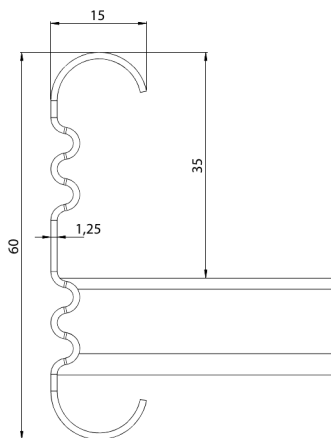

Cable ladder

KS60-200 L=6000 HDG

Multipurpose cable ladders KS60 are suitable for high loading capacities. Open, C-shaped side profiles enable use of interior supports and -joints.

Product name	KS60-200 L=6000 HDG		
SKU	1433092		
Material	Steel		
Corrosivity category	C1-C4		
Color	Grey		
Sales unit	MTR		
Packing size	10 PCE / 60 MTR		
Dimensions (mm) Width Height Length	200	60	6000
Weight (kg/pce)	15,26		
GTIN	6438377101053		
Surface finish	Hot-dip galvanized after manufacturing in accordance with standard EN ISO 1461		

Dimension L (mm)	6000
Dimension A (mm)	200
Material thickness (mm)	1,25

Cable ladder

KS60-200 L=6000 HDG