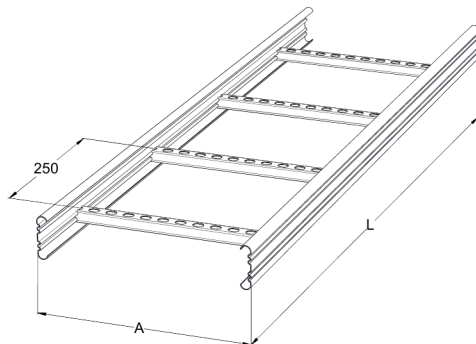

Cable ladder

KS60-200 L=6000 HDG

Multipurpose cable ladders KS60 are suitable for high loading capacities. Open, C-shaped side profiles enable use of interior supports and -joints.

Product name	KS60-200 L=6000 HDG		
SKU	1433092		
Material	Steel		
Corrosivity category	C1-C4		
Color	Grey		
Sales unit	MTR		
Packing size	10 PCE / 60 MTR		
Dimensions (mm) Width Height Length	200	60	6000
Weight (kg/pce)	15,26		
GTIN	6438377101053		
Surface finish	Hot-dip galvanized after manufacturing in accordance with standard EN ISO 1461		

Dimension L (mm)	6000
Dimension A (mm)	200
Material thickness (mm)	1,25

Cable ladder

KS60-200 L=6000 HDG