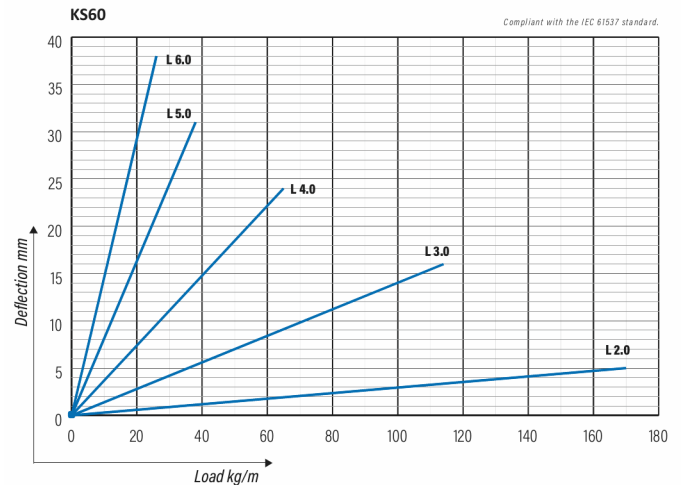

Cable ladder

KS60-200 L=6000 HDG

Multipurpose cable ladders KS60 are suitable for high loading capacities. Open, C-shaped side profiles enable use of interior supports and -joints.

Product name	KS60-200 L=6000 HDG		
SKU	1433092		
Material	Steel		
Corrosivity category	C1-C4		
Color	Grey		
Sales unit	MTR		
Packing size	10 PCE / 60 MTR		
Dimensions (mm) Width Height Length	200	60	6000
Weight (kg/pce)	15,26		
GTIN	6438377101053		
Surface finish	Hot-dip galvanized after manufacturing in accordance with standard EN ISO 1461		

Dimension L (mm)	6000
Dimension A (mm)	200
Material thickness (mm)	1,25

Cable ladder

KS60-200 L=6000 HDG