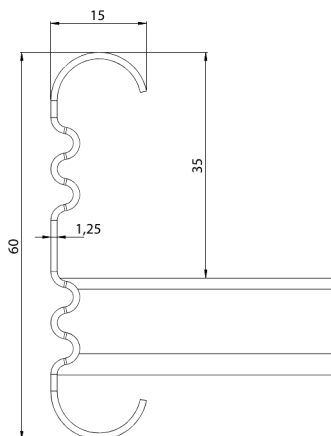

Cable ladder

KS60-200 L=6000 PG

Multipurpose cable ladders KS60 are suitable for high loading capacities. Open, C-shaped side profiles enable use of interior supports and -joints.

Product name	KS60-200 L=6000 PG		
SKU	1433027		
Material	Steel		
Corrosivity category	C1-C2		
Color	Grey		
Sales unit	MTR		
Packing size	10 PCE / 60 MTR		
Dimensions (mm) Width Height Length	200	60	6000
Weight (kg/pce)	13,87		
GTIN	6438377105471		
Surface finish	Manufactured of hot-dip galvanized steel in accordance with standard EN 10346		

Dimension L (mm)	6000
Dimension A (mm)	200
Material thickness (mm)	1,25

Cable ladder

KS60-200 L=6000 PG