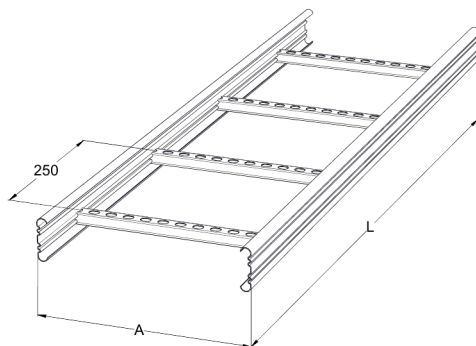

Cable ladder

KS60-200 L=6000 PG

Multipurpose cable ladders KS60 are suitable for high loading capacities. Open, C-shaped side profiles enable use of interior supports and -joints.

Product name	KS60-200 L=6000 PG		
SKU	1433027		
Material	Steel		
Corrosivity category	C1-C2		
Color	Grey		
Sales unit	MTR		
Packing size	10 PCE / 60 MTR		
Dimensions (mm) Width Height Length	200	60	6000
Weight (kg/pce)	13,87		
GTIN	6438377105471		
Surface finish	Manufactured of hot-dip galvanized steel in accordance with standard EN 10346		

Dimension L (mm)	6000
Dimension A (mm)	200
Material thickness (mm)	1,25

Cable ladder

KS60-200 L=6000 PG