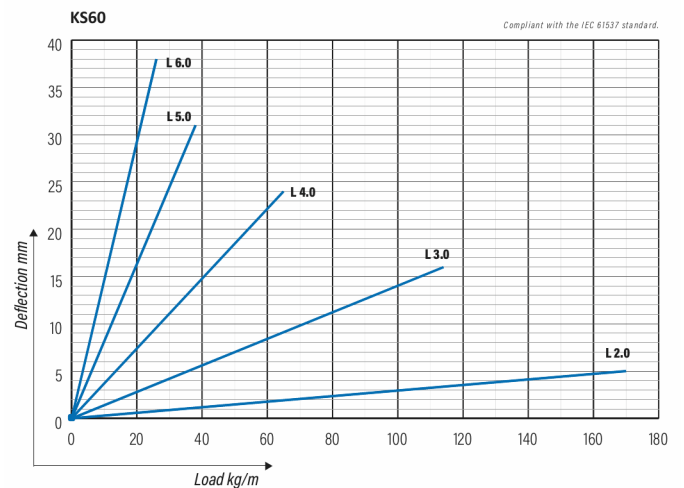

Cable ladder

KS60-200 L=6000 PG

Multipurpose cable ladders KS60 are suitable for high loading capacities. Open, C-shaped side profiles enable use of interior supports and -joints.

Product name	KS60-200 L=6000 PG		
SKU	1433027		
Material	Steel		
Corrosivity category	C1-C2		
Color	Grey		
Sales unit	MTR		
Packing size	10 PCE / 60 MTR		
Dimensions (mm) Width Height Length	200	60	6000
Weight (kg/pce)	13,87		
GTIN	6438377105471		
Surface finish	Manufactured of hot-dip galvanized steel in accordance with standard EN 10346		

Dimension L (mm)	6000
Dimension A (mm)	200
Material thickness (mm)	1,25

Cable ladder

KS60-200 L=6000 PG