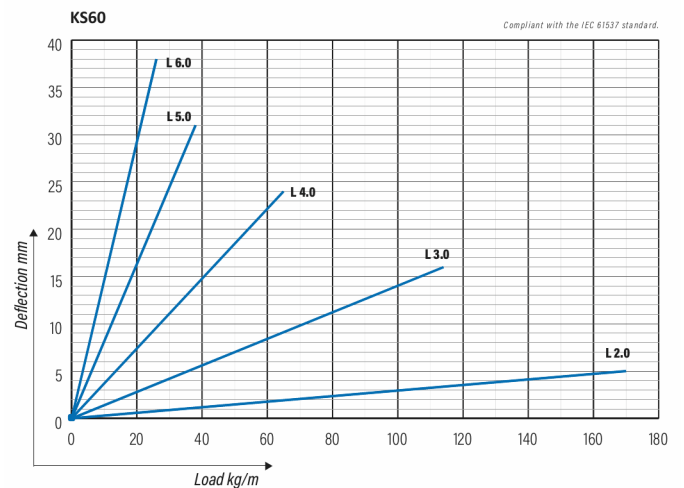

Cable ladder

KS60-300 L=3000 PG

Multipurpose cable ladders KS60 are suitable for high loading capacities. Open, C-shaped side profiles enable use of interior supports and -joints.

Product name	KS60-300 L=3000 PG		
SKU	1433018		
Material	Steel		
Corrosivity category	C1-C2		
Color	Grey		
Sales unit	MTR		
Packing size	10 PCE / 30 MTR		
Dimensions (mm) Width Height Length	300	60	3000
Weight (kg/pce)	7,52		
GTIN	6438377105433		
Surface finish	Manufactured of hot-dip galvanized steel in accordance with standard EN 10346		

Dimension L (mm)	3000
Dimension A (mm)	300
Material thickness (mm)	1,25

Cable ladder

KS60-300 L=3000 PG