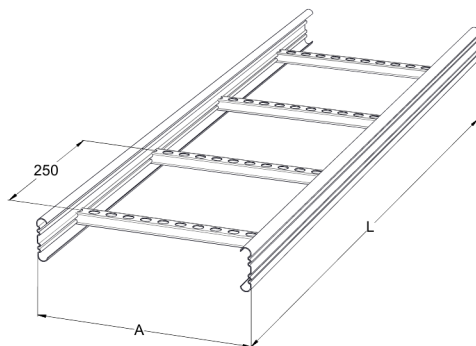

Cable ladder

KS60-300 L=3000 PG

Multipurpose cable ladders KS60 are suitable for high loading capacities. Open, C-shaped side profiles enable use of interior supports and -joints.

Product name	KS60-300 L=3000 PG		
SKU	1433018		
Material	Steel		
Corrosivity category	C1-C2		
Color	Grey		
Sales unit	MTR		
Packing size	10 PCE / 30 MTR		
Dimensions (mm) Width Height Length	300	60	3000
Weight (kg/pce)	7,52		
GTIN	6438377105433		
Surface finish	Manufactured of hot-dip galvanized steel in accordance with standard EN 10346		

Dimension L (mm)	3000
Dimension A (mm)	300
Material thickness (mm)	1,25

Cable ladder

KS60-300 L=3000 PG