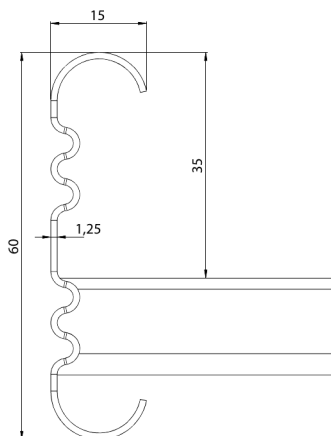

Cable ladder

KS60-300 L=3000 PG

Multipurpose cable ladders KS60 are suitable for high loading capacities. Open, C-shaped side profiles enable use of interior supports and -joints.

Product name	KS60-300 L=3000 PG		
SKU	1433018		
Material	Steel		
Corrosivity category	C1-C2		
Color	Grey		
Sales unit	MTR		
Packing size	10 PCE / 30 MTR		
Dimensions (mm) Width Height Length	300	60	3000
Weight (kg/pce)	7,52		
GTIN	6438377105433		
Surface finish	Manufactured of hot-dip galvanized steel in accordance with standard EN 10346		

Dimension L (mm)	3000
Dimension A (mm)	300
Material thickness (mm)	1,25

Cable ladder

KS60-300 L=3000 PG