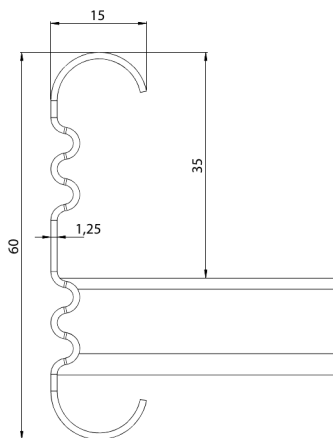

Cable ladder

KS60-300 L=6000 HDG

Multipurpose cable ladders KS60 are suitable for high loading capacities. Open, C-shaped side profiles enable use of interior supports and -joints.

Product name	KS60-300 L=6000 HDG		
SKU	1433093		
Material	Steel		
Corrosivity category	C1-C4		
Color	Grey		
Sales unit	MTR		
Packing size	10 PCE / 60 MTR		
Dimensions (mm) Width Height Length	300	60	6000
Weight (kg/pce)	16,11		
GTIN	6438377101060		
Surface finish	Hot-dip galvanized after manufacturing in accordance with standard EN ISO 1461		

Dimension L (mm)	6000
Dimension A (mm)	300
Material thickness (mm)	1,25

Cable ladder

KS60-300 L=6000 HDG