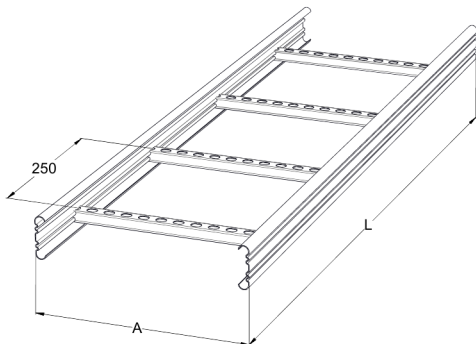

Cable ladder

KS60-300 L=6000 HDG

Multipurpose cable ladders KS60 are suitable for high loading capacities. Open, C-shaped side profiles enable use of interior supports and -joints.

Product name	KS60-300 L=6000 HDG		
SKU	1433093		
Material	Steel		
Corrosivity category	C1-C4		
Color	Grey		
Sales unit	MTR		
Packing size	10 PCE / 60 MTR		
Dimensions (mm) Width Height Length	300	60	6000
Weight (kg/pce)	16,11		
GTIN	6438377101060		
Surface finish	Hot-dip galvanized after manufacturing in accordance with standard EN ISO 1461		

Dimension L (mm)	6000
Dimension A (mm)	300
Material thickness (mm)	1,25

Cable ladder

KS60-300 L=6000 HDG