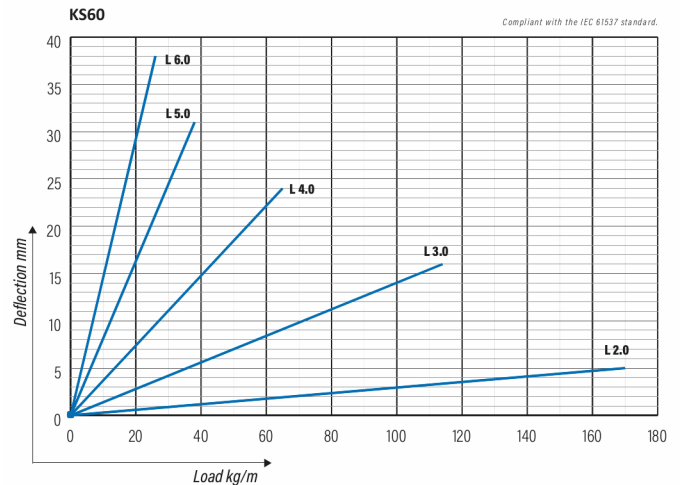

Cable ladder

KS60-300 L=6000 HDG

Multipurpose cable ladders KS60 are suitable for high loading capacities. Open, C-shaped side profiles enable use of interior supports and -joints.

Product name	KS60-300 L=6000 HDG		
SKU	1433093		
Material	Steel		
Corrosivity category	C1-C4		
Color	Grey		
Sales unit	MTR		
Packing size	10 PCE / 60 MTR		
Dimensions (mm) Width Height Length	300	60	6000
Weight (kg/pce)	16,11		
GTIN	6438377101060		
Surface finish	Hot-dip galvanized after manufacturing in accordance with standard EN ISO 1461		

Dimension L (mm)	6000
Dimension A (mm)	300
Material thickness (mm)	1,25

Cable ladder

KS60-300 L=6000 HDG